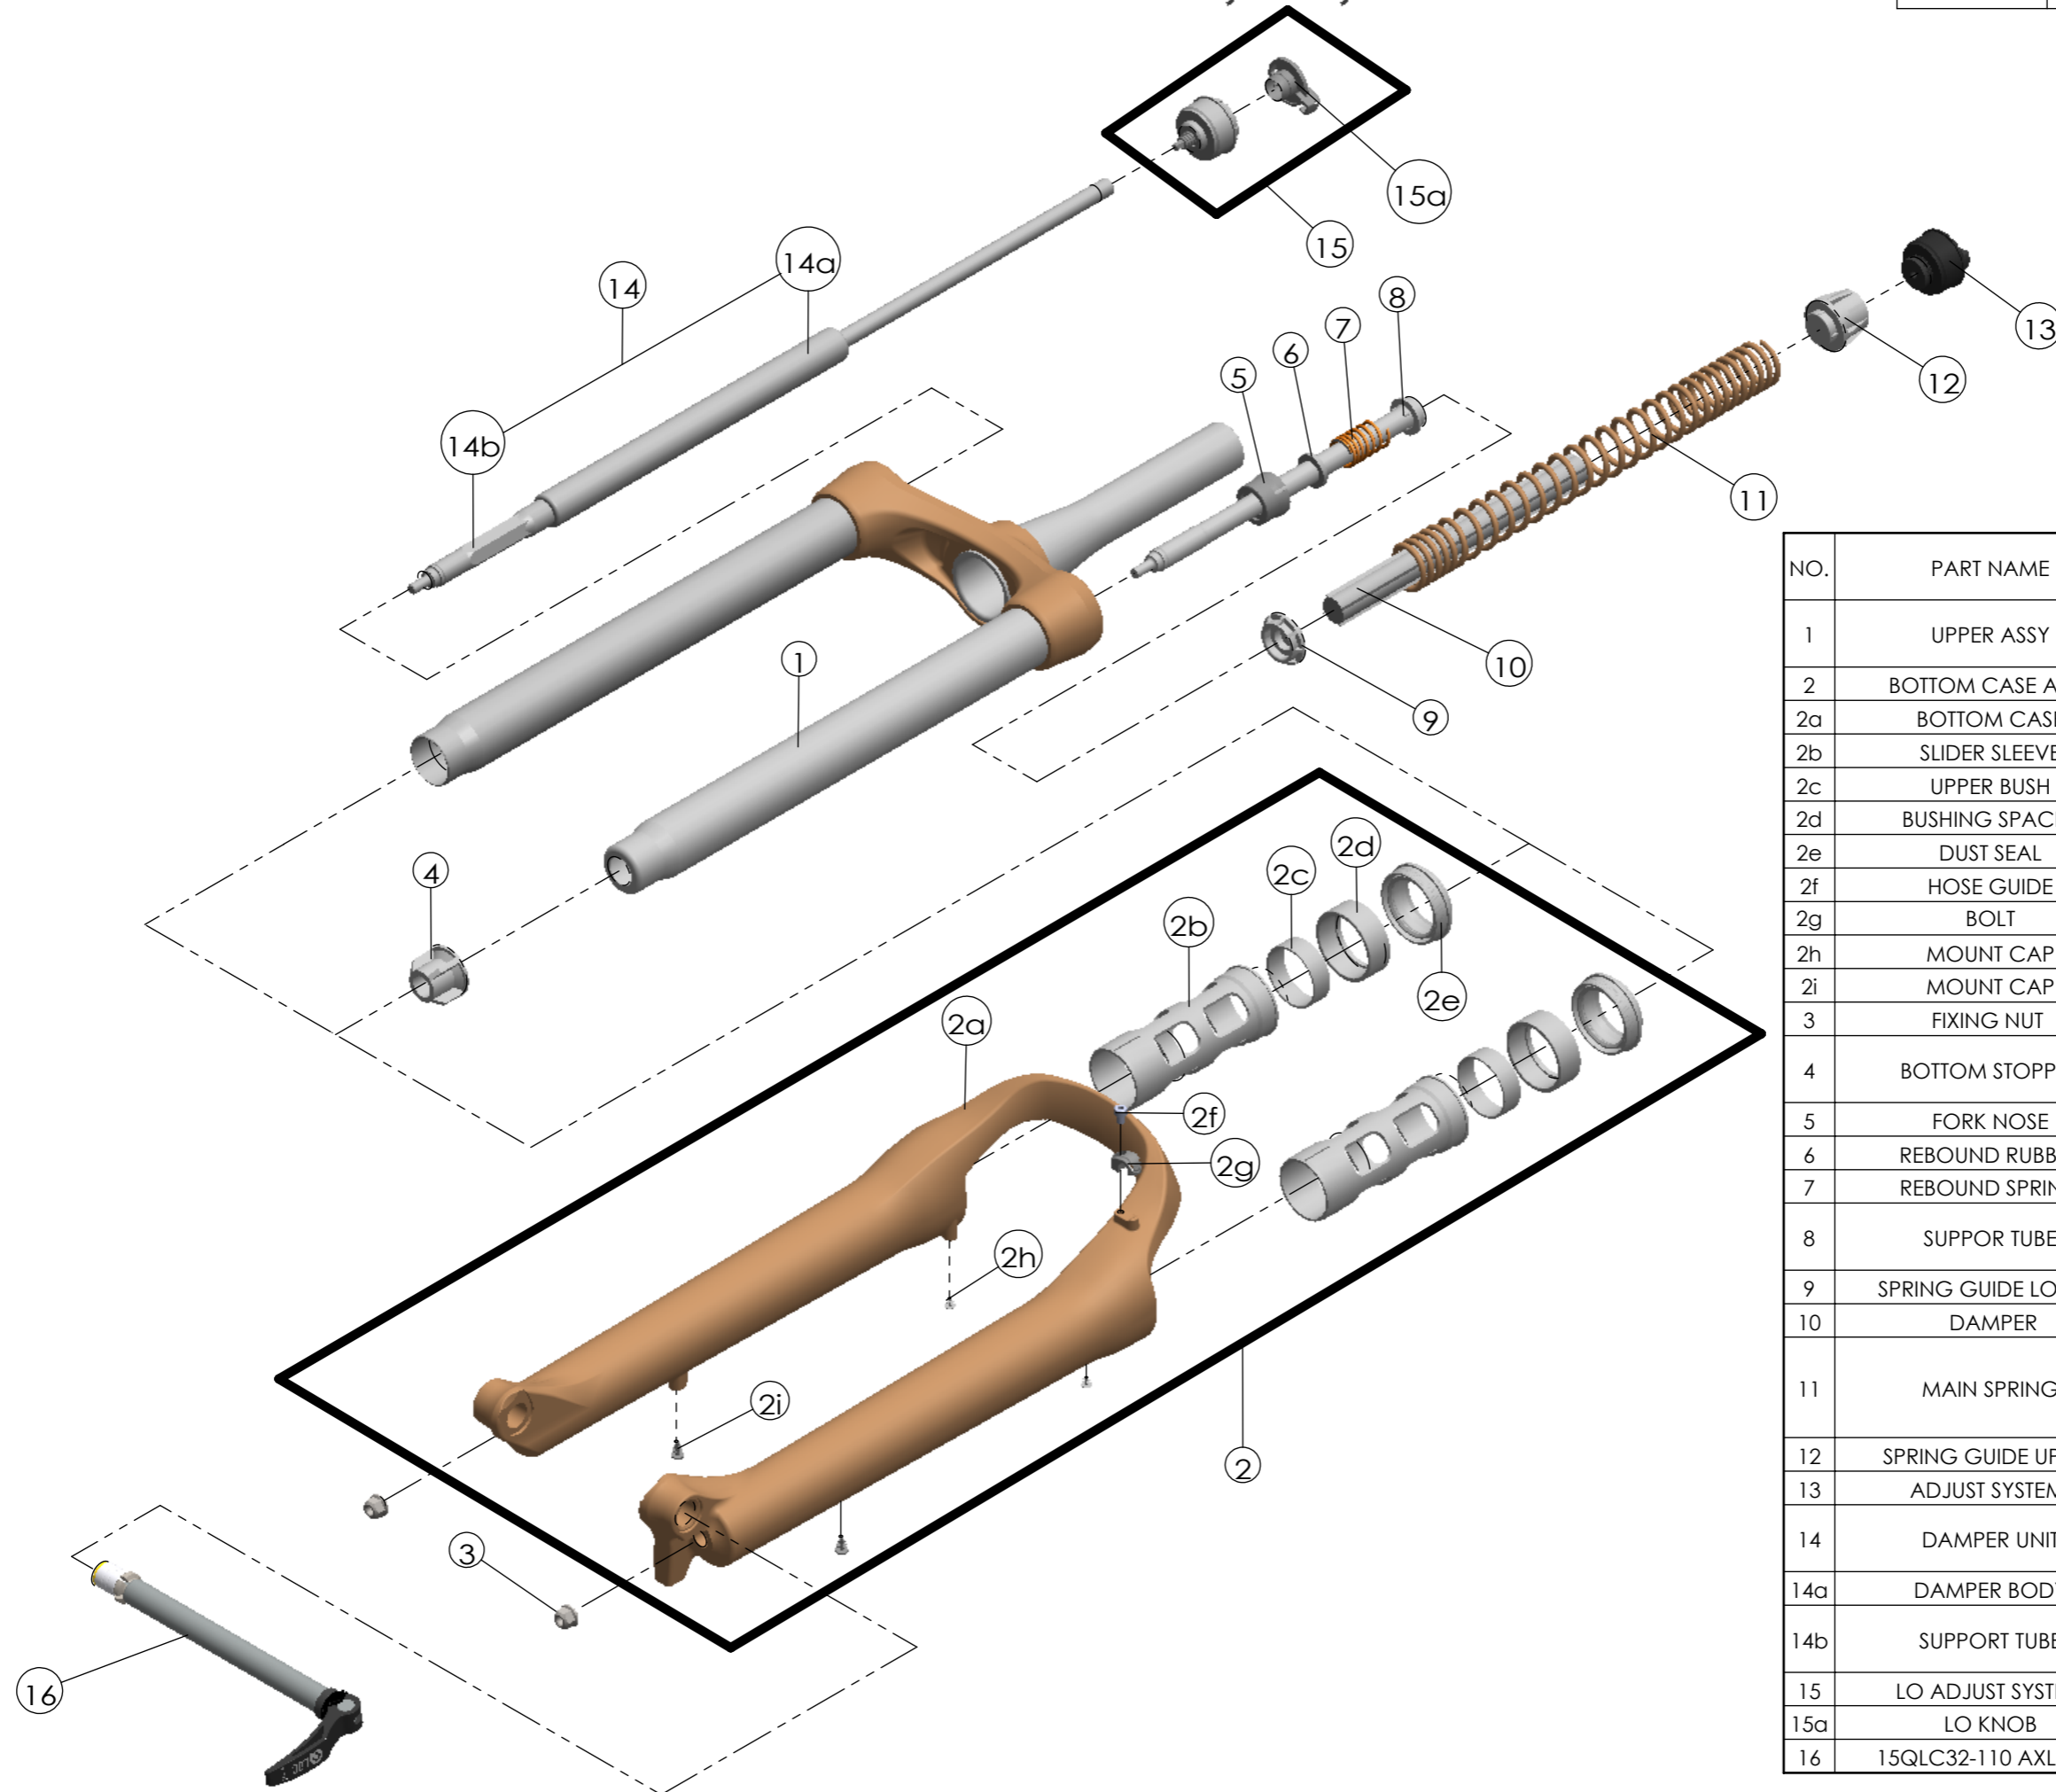

Date	2017.9.26	Version	1
Amended			

NO.	PART NAME	PART CODE	QTY.		
			100	120	130
1	UPPER ASSY	FKZ103-04	1	-	-
		FKZ103-03	-	1	1
2	BOTTOM CASE ASSY	FKZ104-10	1	1	1
2a	BOTTOM CASE	FPB453	1	1	1
2b	SLIDER SLEEVE	FEG453	2	2	2
2c	UPPER BUSH	FEG415	2	2	2
2d	BUSHING SPACER	FEG452-10	2	2	2
2e	DUST SEAL	FAA390-20	2	2	2
2f	HOSE GUIDE	FEG166	1	1	1
2g	BOLT	FSB153	1	1	1
2h	MOUNT CAP	FAA199-10	2	2	2
2i	MOUNT CAP	FAA199	2	2	2
3	FIXING NUT	FSN023	2	2	2
4	BOTTOM STOPPER	FEE806-10	1	-	-
		FEE806-50	-	1	1
5	FORK NOSE	FEE805-20	1	1	1
6	REBOUND RUBBER	FEP053	1	1	1
7	REBOUND SPRING	FEP058-20	1	1	1
8	SUPPOR TUBE	FEE800	1	1	-
		FEG175	-	-	1
9	SPRING GUIDE LOWER	FEG456	1	1	1
10	DAMPER	FEP781	1	1	1
11	MAIN SPRING	FEP799	1	-	-
		FEP798	-	1	-
		FEP797	-	-	1
12	SPRING GUIDE UPPER	FEG455	1	1	1
13	ADJUST SYSTEM	FKE009-31	1	1	1
14	DAMPER UNIT	FUN050-41	1	-	-
		FUN050-42	-	1	1
14a	DAMPER BODY	FUN050-40	1	1	1
14b	SUPPORT TUBE	FEE847-01	1	-	-
		FEE847-02	-	1	1
15	LO ADJUST SYSTEM	FKE028-58	1	1	1
15a	LO KNOB	FEG426	1	1	1
16	15QLC32-110 AXLE SET	FKA100-25	1	1	1