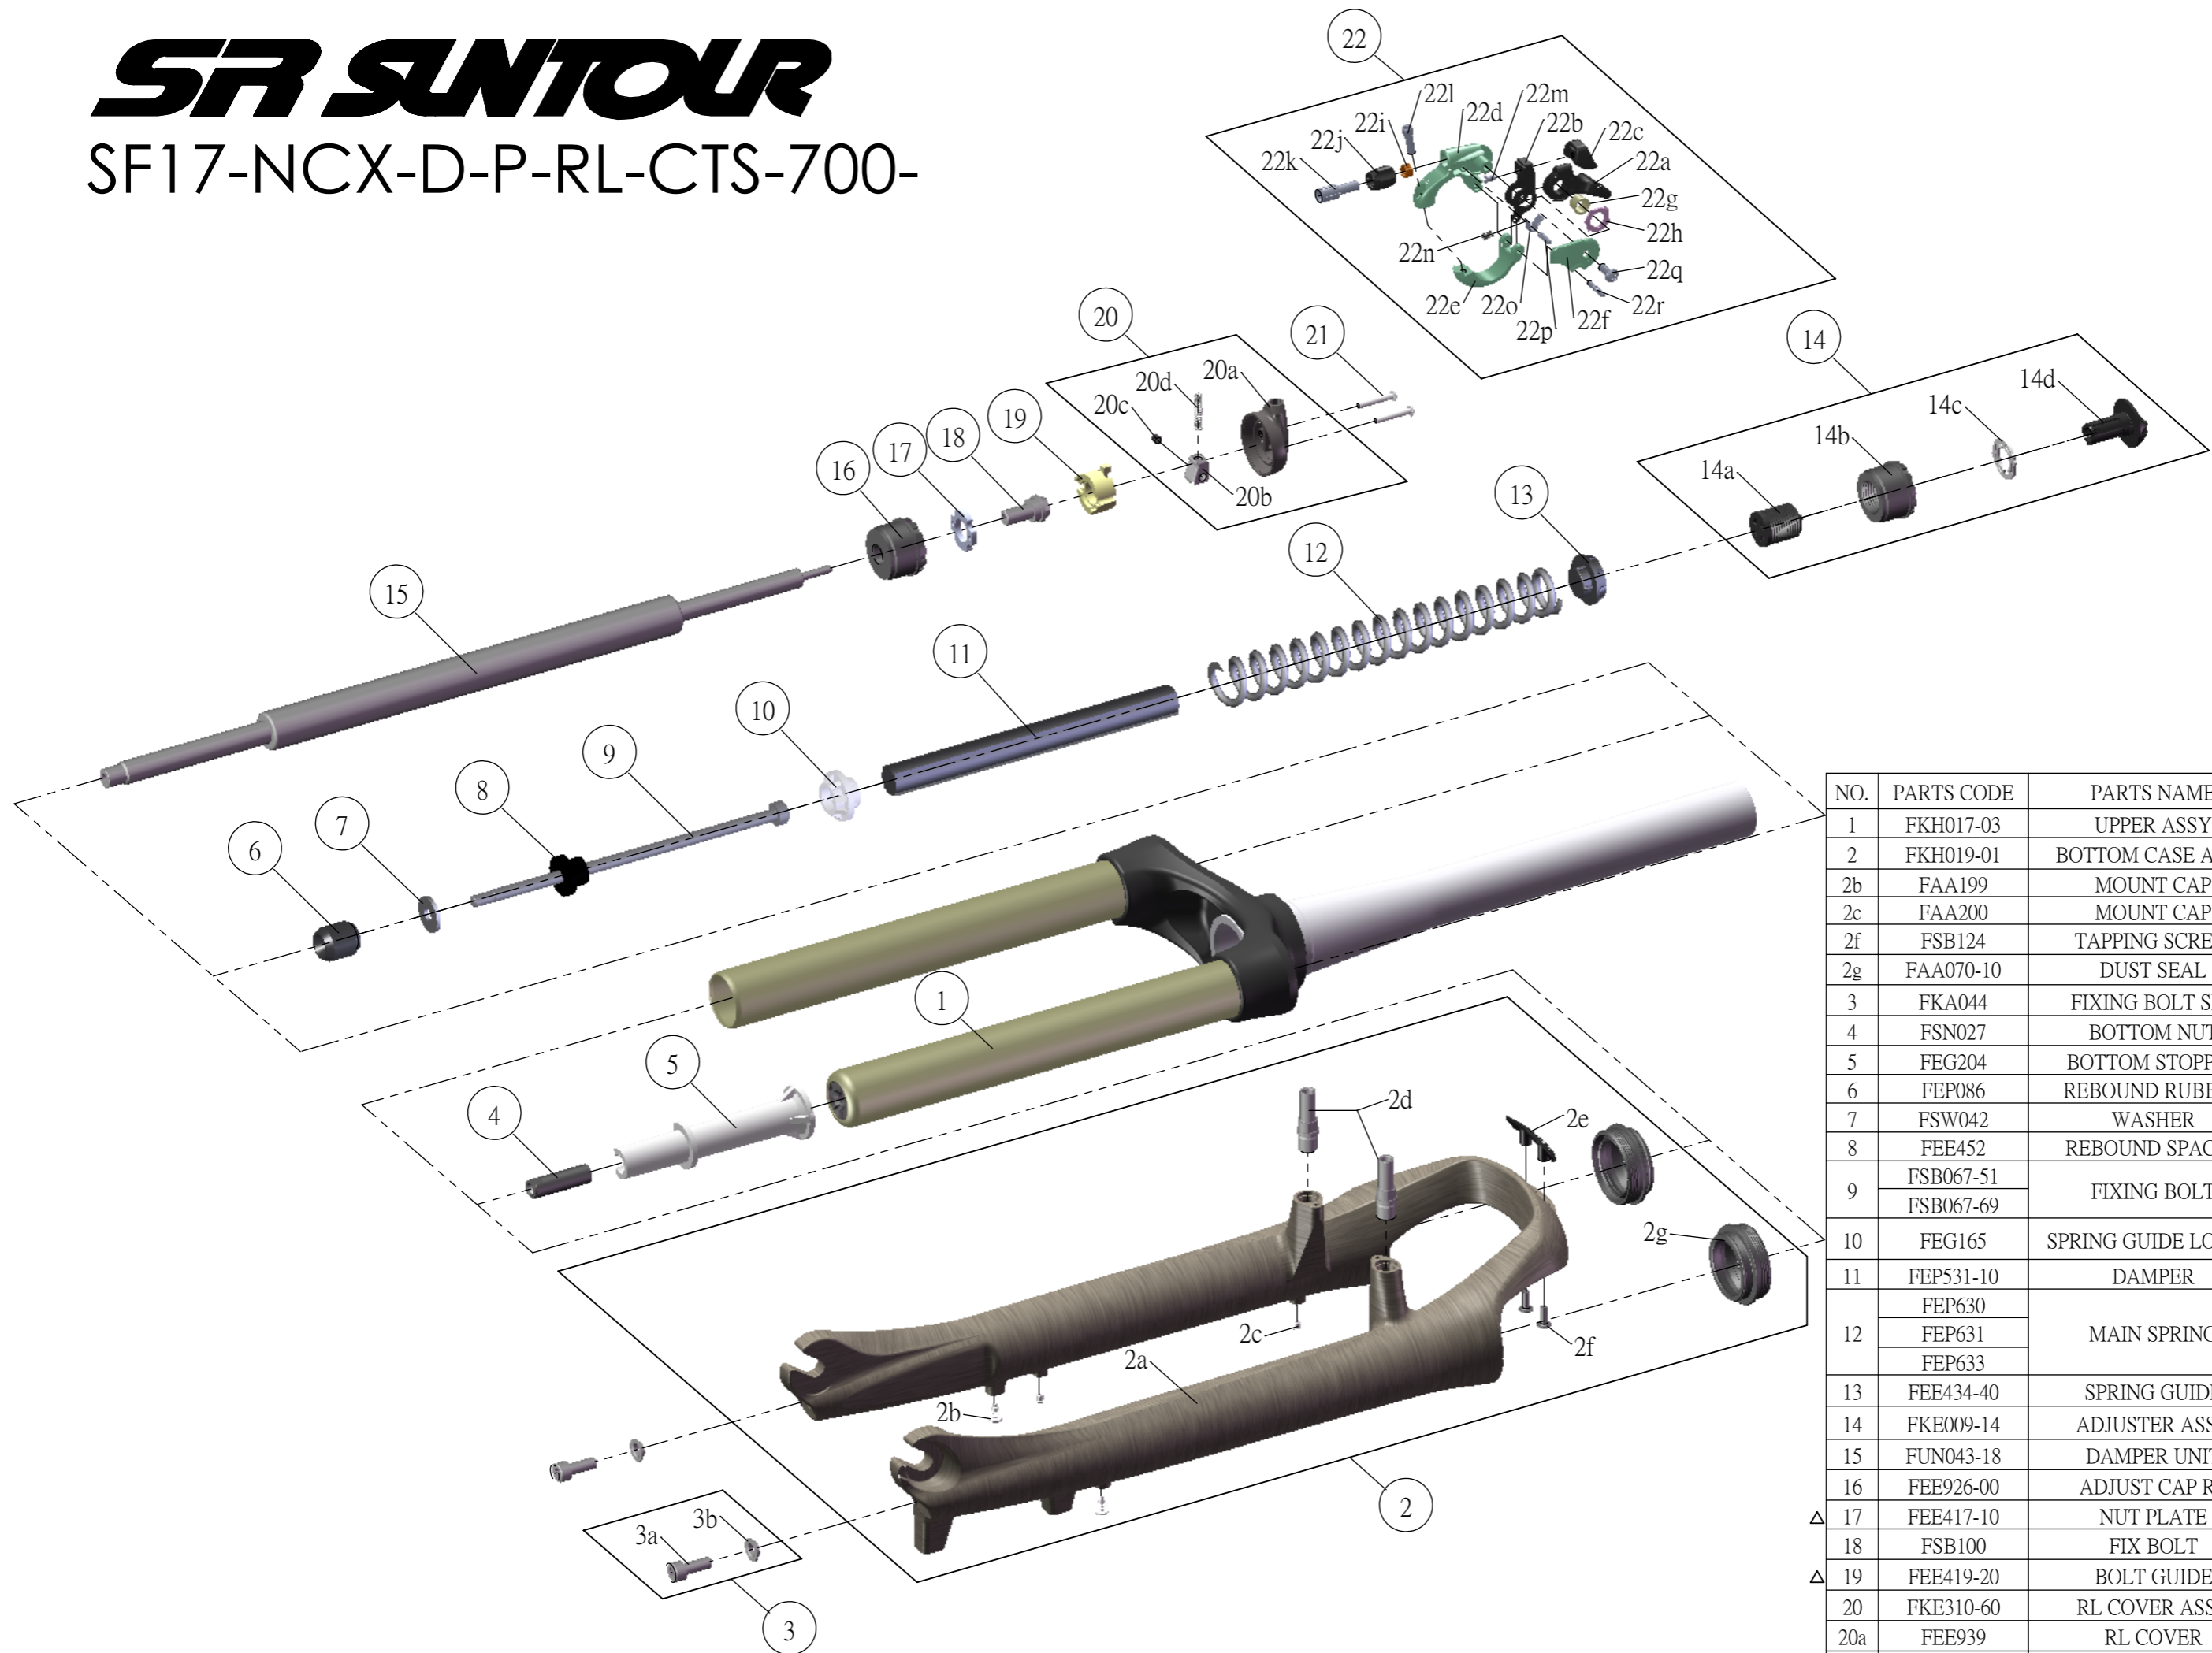

SF SUNTOUR

SF17-NCX-D-P-RL-CTS-700-

NO.	PARTS CODE	PARTS NAME	50	63	75	QT
1	FKH017-03	UPPER ASSY	*	*	*	1
2	FKH019-01	BOTTOM CASE ASSY	*	*	*	1
2b	FAA199	MOUNT CAP	*	*	*	2
2c	FAA200	MOUNT CAP	*	*	*	2
2f	FSB124	TAPPING SCREW	*	*	*	2
2g	FAA070-10	DUST SEAL	*	*	*	2
3	FKA044	FIXING BOLT SET	*	*	*	2
4	FSN027	BOTTOM NUT	*	*	*	1
5	FEG204	BOTTOM STOPPER	*	*	*	1
6	FEP086	REBOUND RUBBER	*	*	*	1
7	FSW042	WASHER	*	*	*	1
8	FEE452	REBOUND SPACER	*			1
9	FSB067-51	FIXING BOLT	*	*		1
	FSB067-69				*	1
10	FEG165	SPRING GUIDE LOWER	*	*	*	1
11	FEP531-10	DAMPER	*	*	*	1
12	FEP630	MAIN SPRING		*		1
	FEP631		*			1
	FEP633				*	1
13	FEE434-40	SPRING GUIDE	*	*	*	1
14	FKE009-14	ADJUSTER ASSY	*	*	*	1
15	FUN043-18	DAMPER UNIT	*	*	*	1
16	FEE926-00	ADJUST CAP RL	*	*	*	1
△ 17	FEE417-10	NUT PLATE	*	*	*	1
18	FSB100	FIX BOLT	*	*	*	1
△ 19	FEE419-20	BOLT GUIDE	*	*	*	1
20	FKE310-60	RL COVER ASSY	*	*	*	1
20a	FEE939	RL COVER	*	*	*	1
21	FSB144	TA CAP BOLT	*	*	*	2
22	SL15SC-RLO	REMOTE LEVER ASSY	*	*	*	1