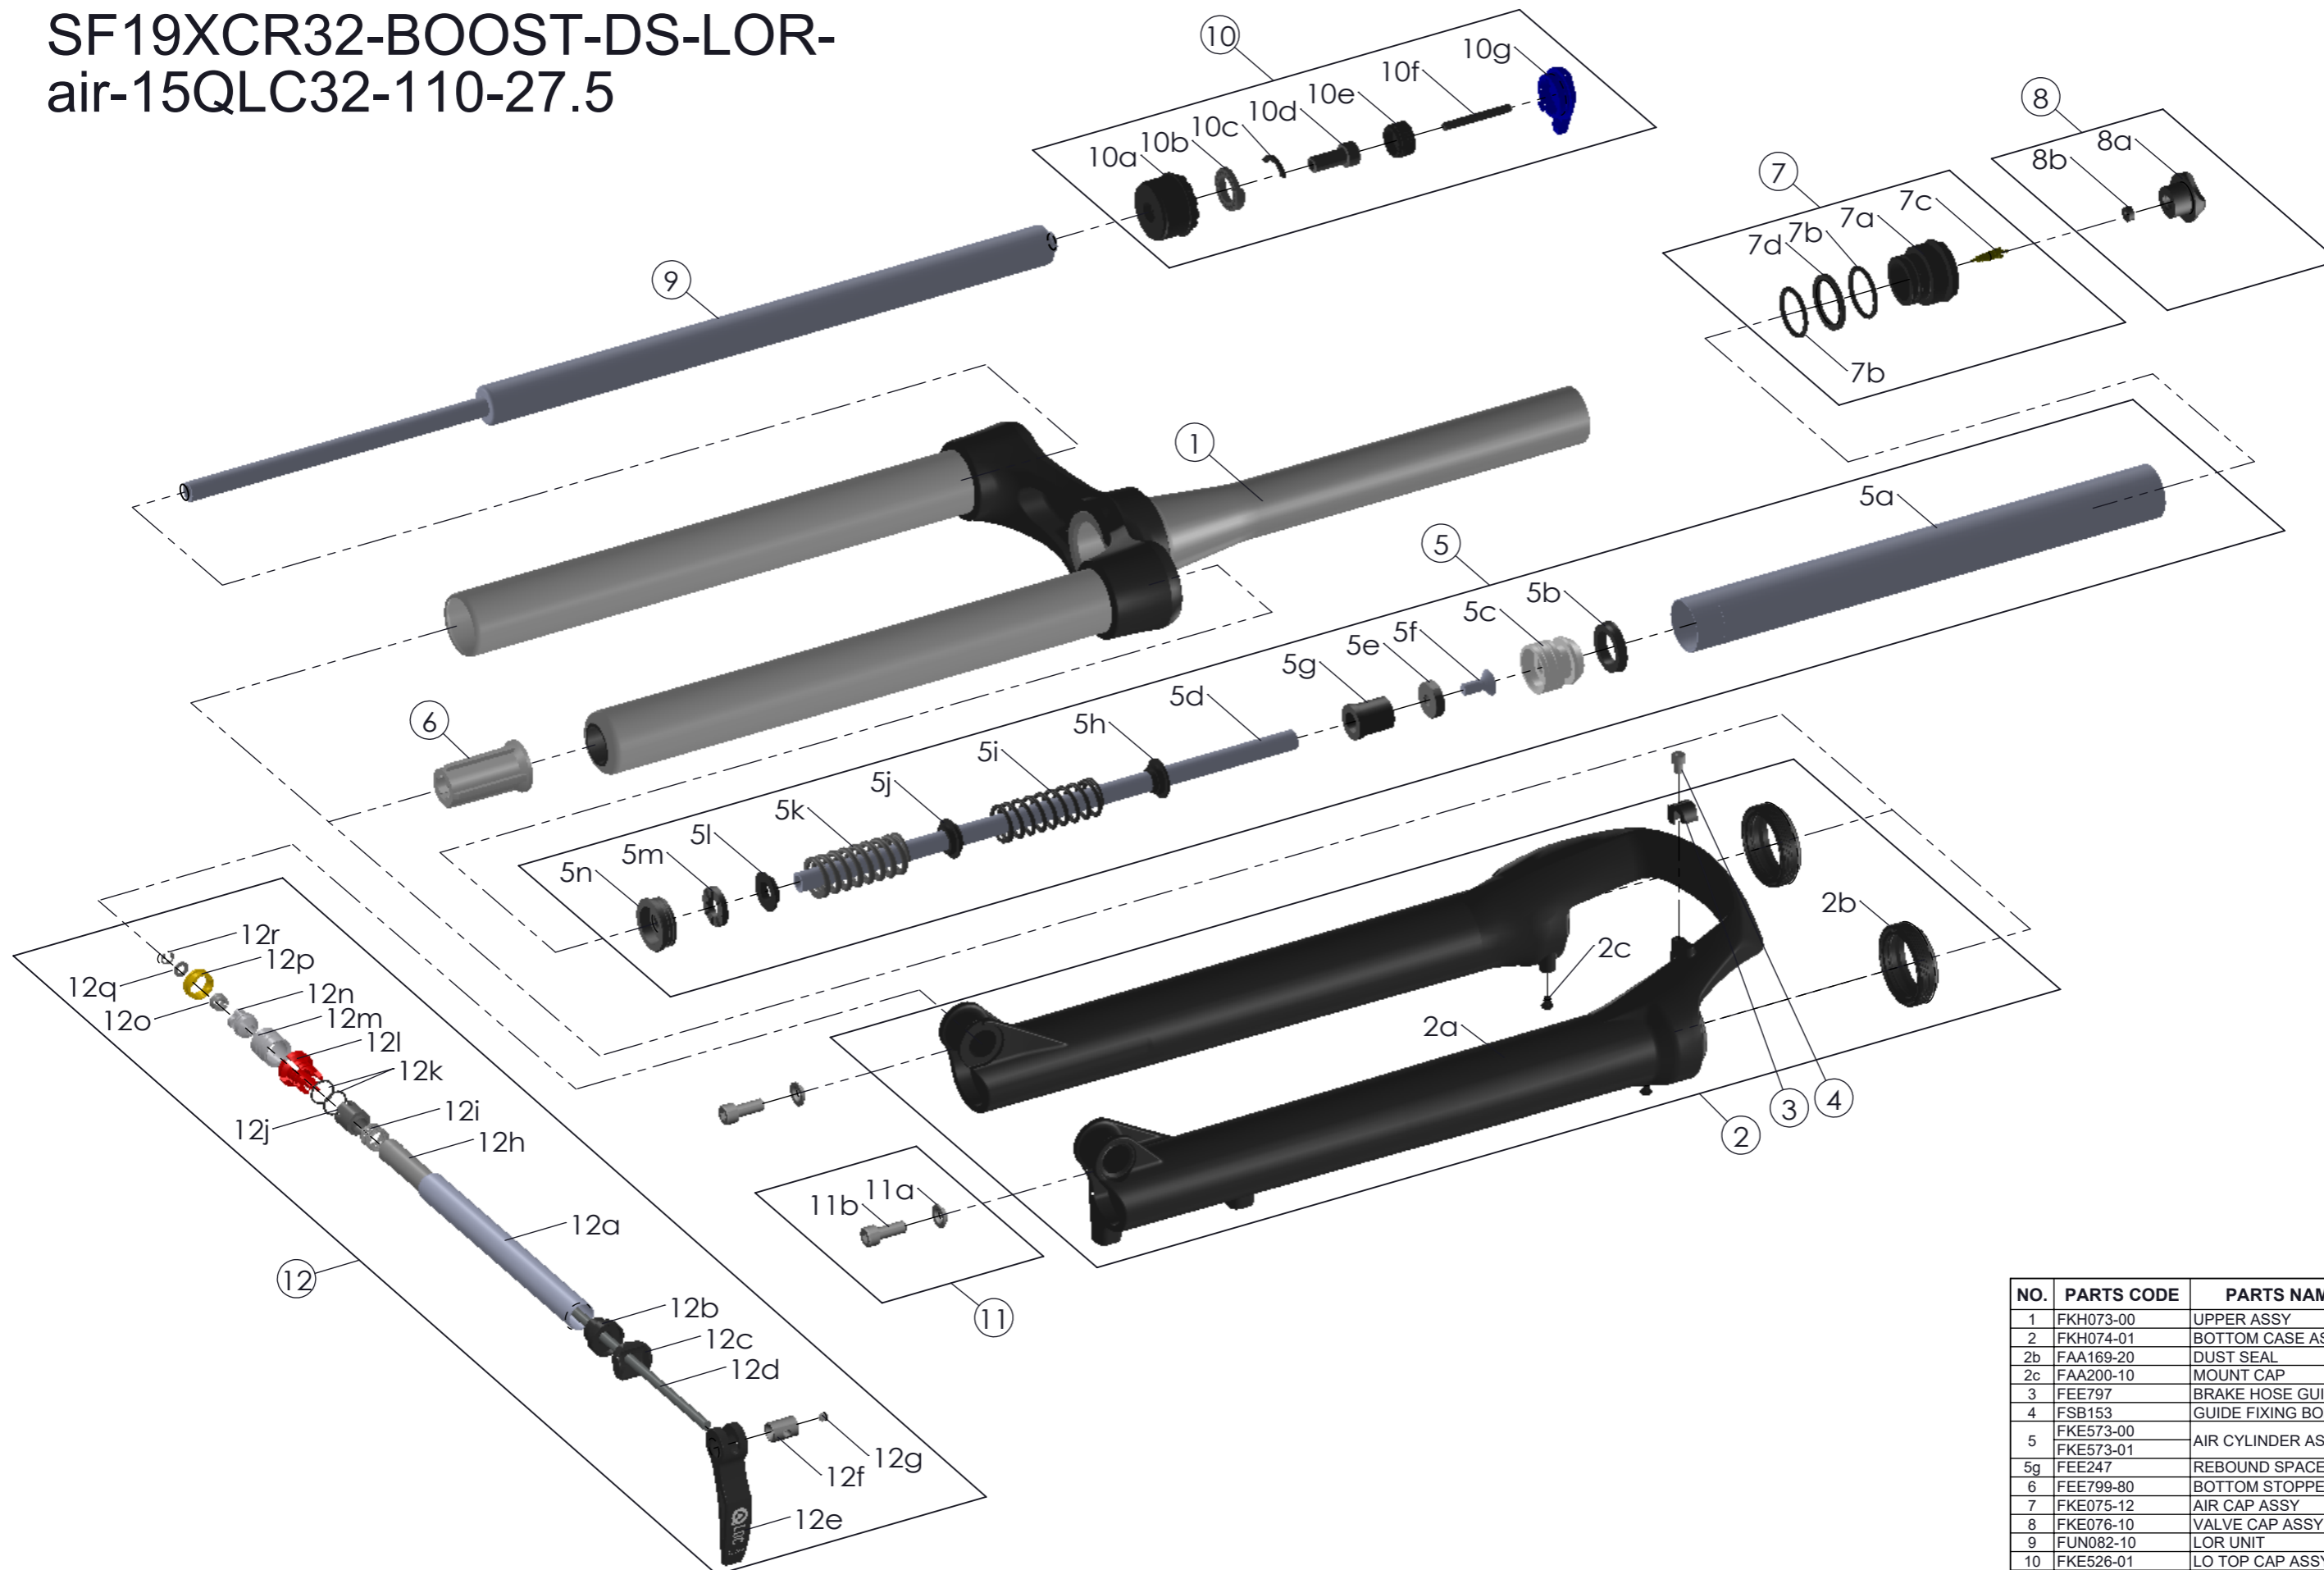

# SUNTOUR

SF19XCR32-BOOST-DS-LOR-  
air-15QLC32-110-27.5

Date	2018.-8.10	Version	0
Amended			

NO.	PARTS CODE	PARTS NAME	120	100	QT
1	FKH073-00	UPPER ASSY	*	*	1
2	FKH074-01	BOTTOM CASE ASSY	*	*	1
2b	FAA169-20	DUST SEAL	*	*	2
2c	FAA200-10	MOUNT CAP	*	*	4
3	FEE797	BRAKE HOSE GUIDE	*	*	1
4	FSB153	GUIDE FIXING BOLT	*	*	1
5	FKE573-00	AIR CYLINDER ASSY	*	*	1
	FKE573-01			*	1
5g	FEE247	REBOUND SPACER	*	*	1
6	FEE799-80	BOTTOM STOPPER	*	*	1
7	FKE075-12	AIR CAP ASSY	*	*	1
8	FKE076-10	VALVE CAP ASSY	*	*	1
9	FUN082-10	LOR UNIT	*	*	1
10	FKE526-01	LO TOP CAP ASSY	*	*	1
11	FKA044	FIXING BOLT SET	*	*	2
12	FKA100-25	15QLC32-110 AXLE SET	*	*	1