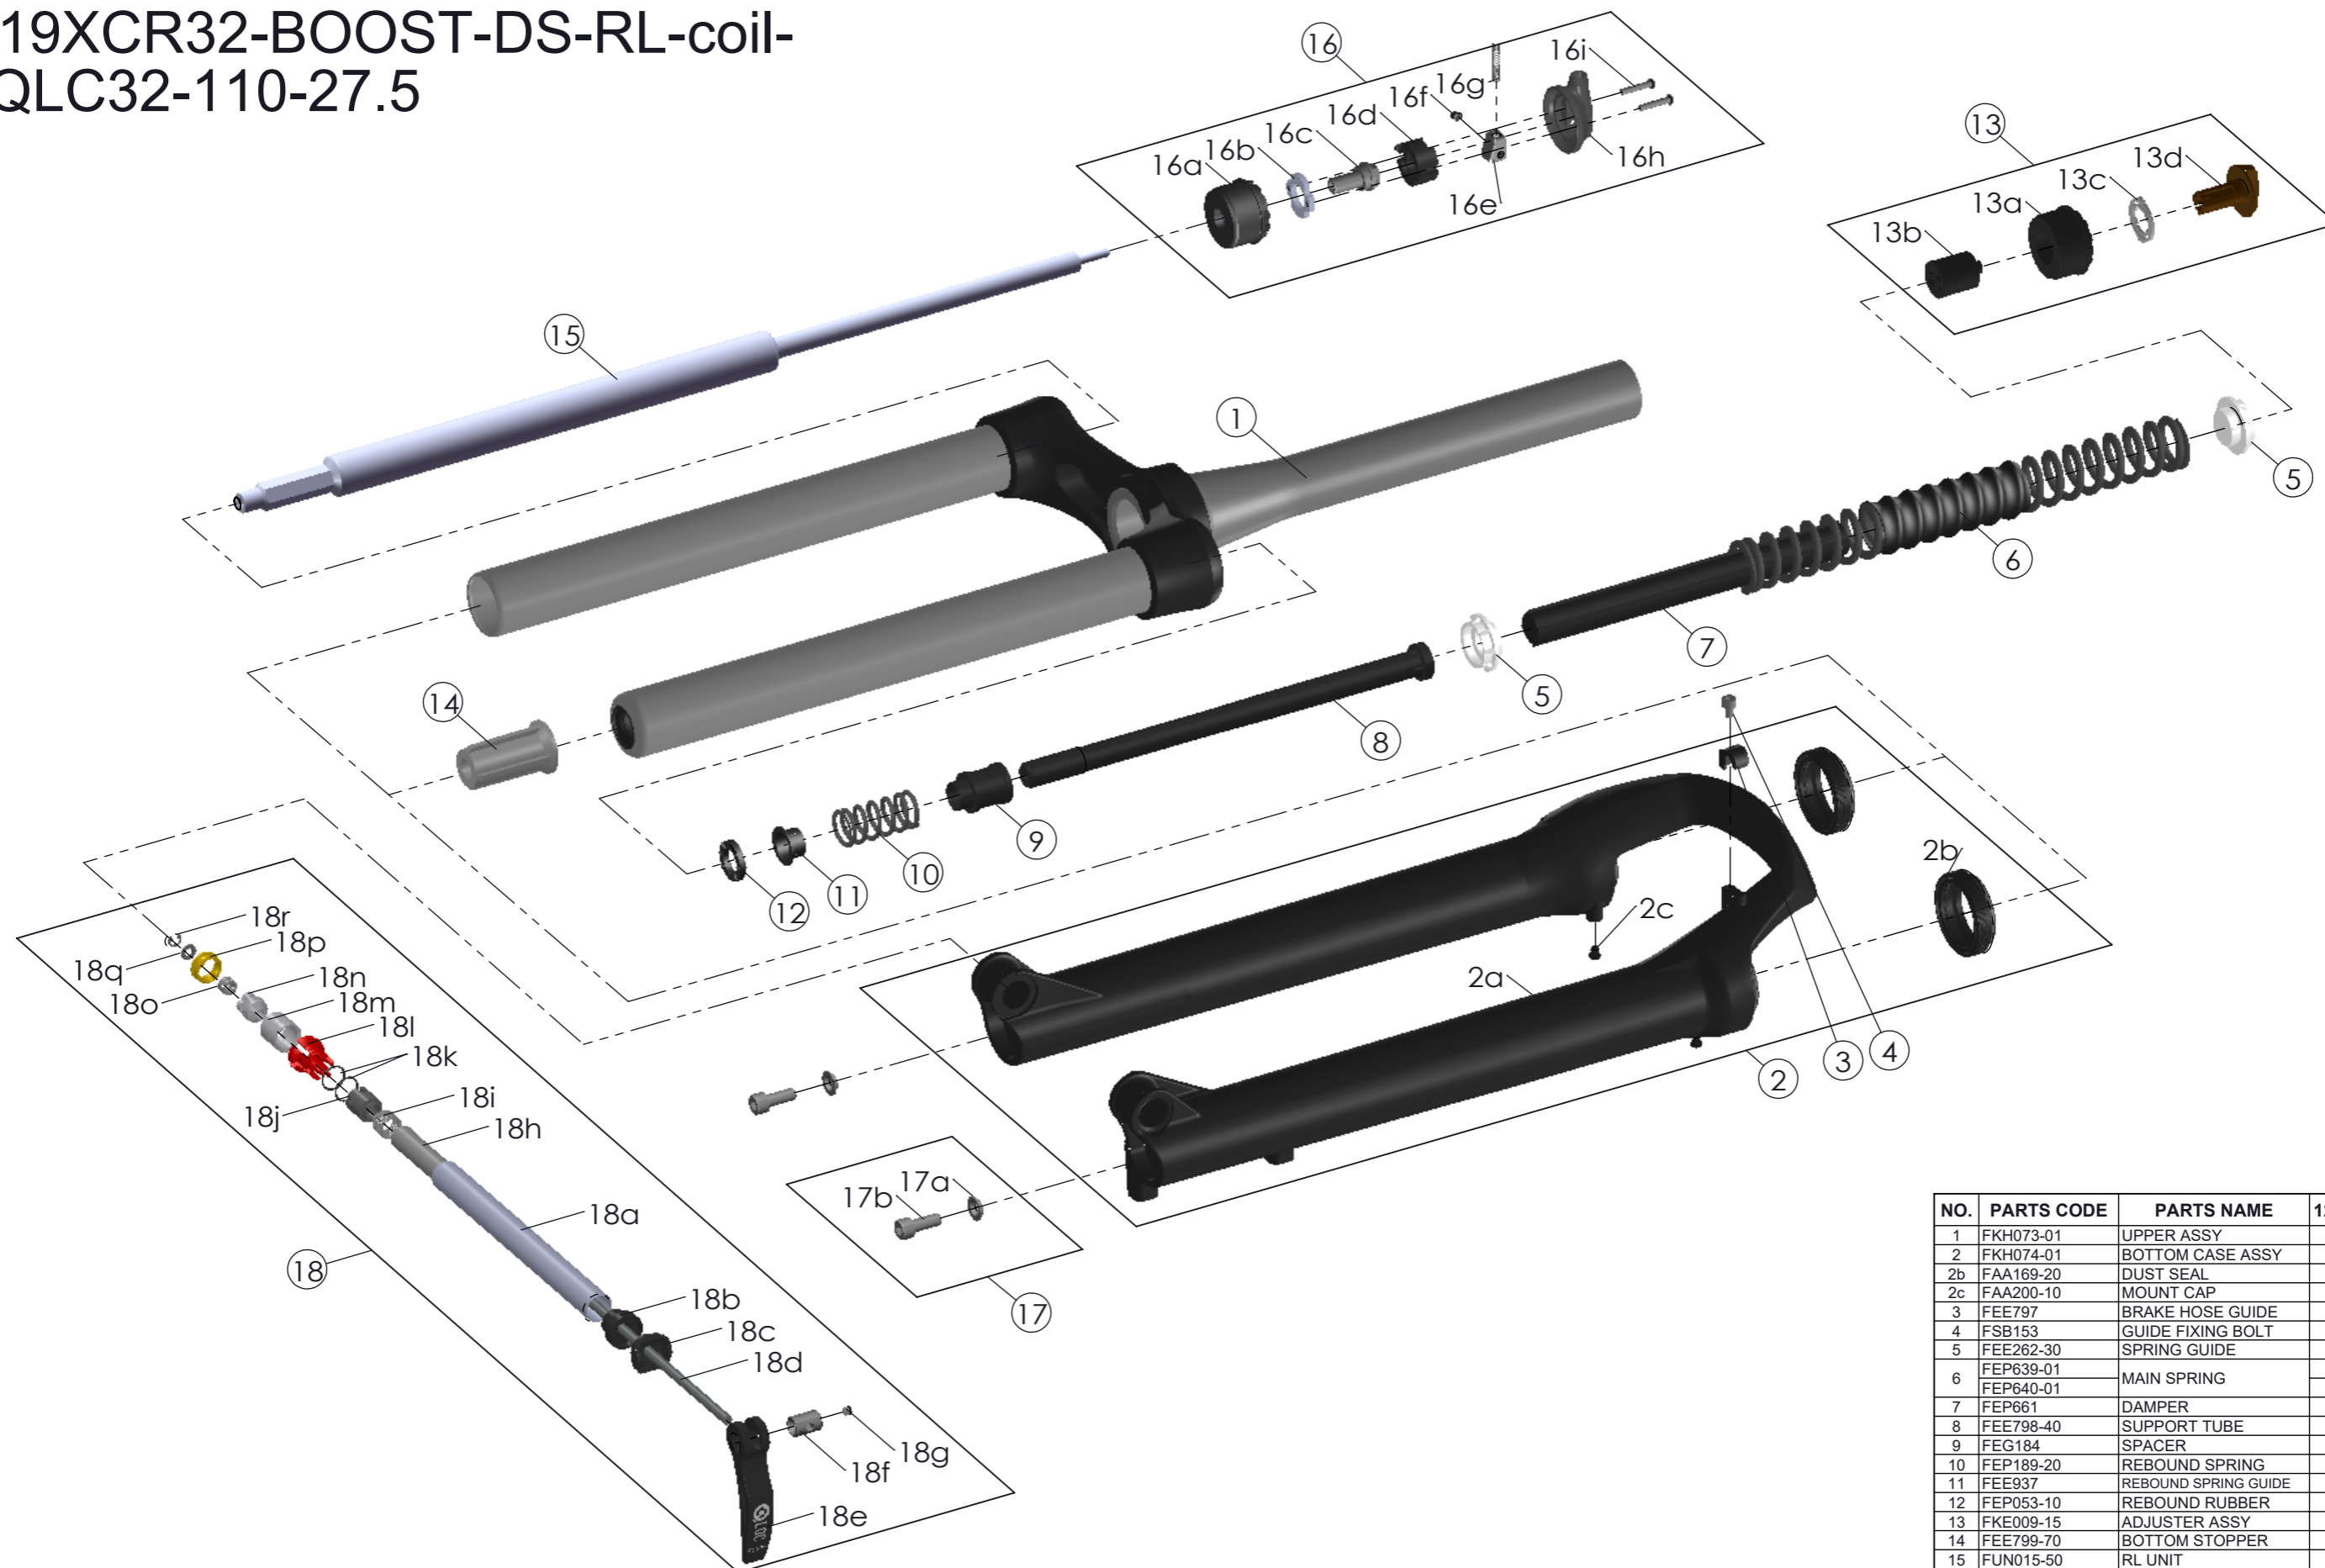

# SUNTOUR

SF19XCR32-BOOST-DS-RL-coil-  
15QLC32-110-27.5

Date	2018.-8.-9	Version	0
Amended			

NO.	PARTS CODE	PARTS NAME	120	100	QT
1	FKH073-01	UPPER ASSY	*	*	1
2	FKH074-01	BOTTOM CASE ASSY	*	*	1
2b	FAA169-20	DUST SEAL	*	*	2
2c	FAA200-10	MOUNT CAP	*	*	4
3	FEE797	BRAKE HOSE GUIDE	*	*	1
4	FSB153	GUIDE FIXING BOLT	*	*	1
5	FEE262-30	SPRING GUIDE	*	*	2
6	FEP639-01	MAIN SPRING	*	*	1
	FEP640-01		*	*	1
7	FEP661	DAMPER	*	*	1
8	FEE798-40	SUPPORT TUBE	*	*	1
9	FEG184	SPACER	*	*	1
10	FEP189-20	REBOUND SPRING	*	*	1
11	FEE937	REBOUND SPRING GUIDE	*	*	1
12	FEP053-10	REBOUND RUBBER	*	*	1
13	FKE009-15	ADJUSTER ASSY	*	*	1
14	FEE799-70	BOTTOM STOPPER	*	*	1
15	FUN015-50	RL UNIT	*	*	1
16	FKE310-08	RL COVER ASSY	*	*	1
17	FKA044	FIXING BOLT SET	*	*	2
18	FKA100-25	15QLC32-110 AXLE SET	*	*	1