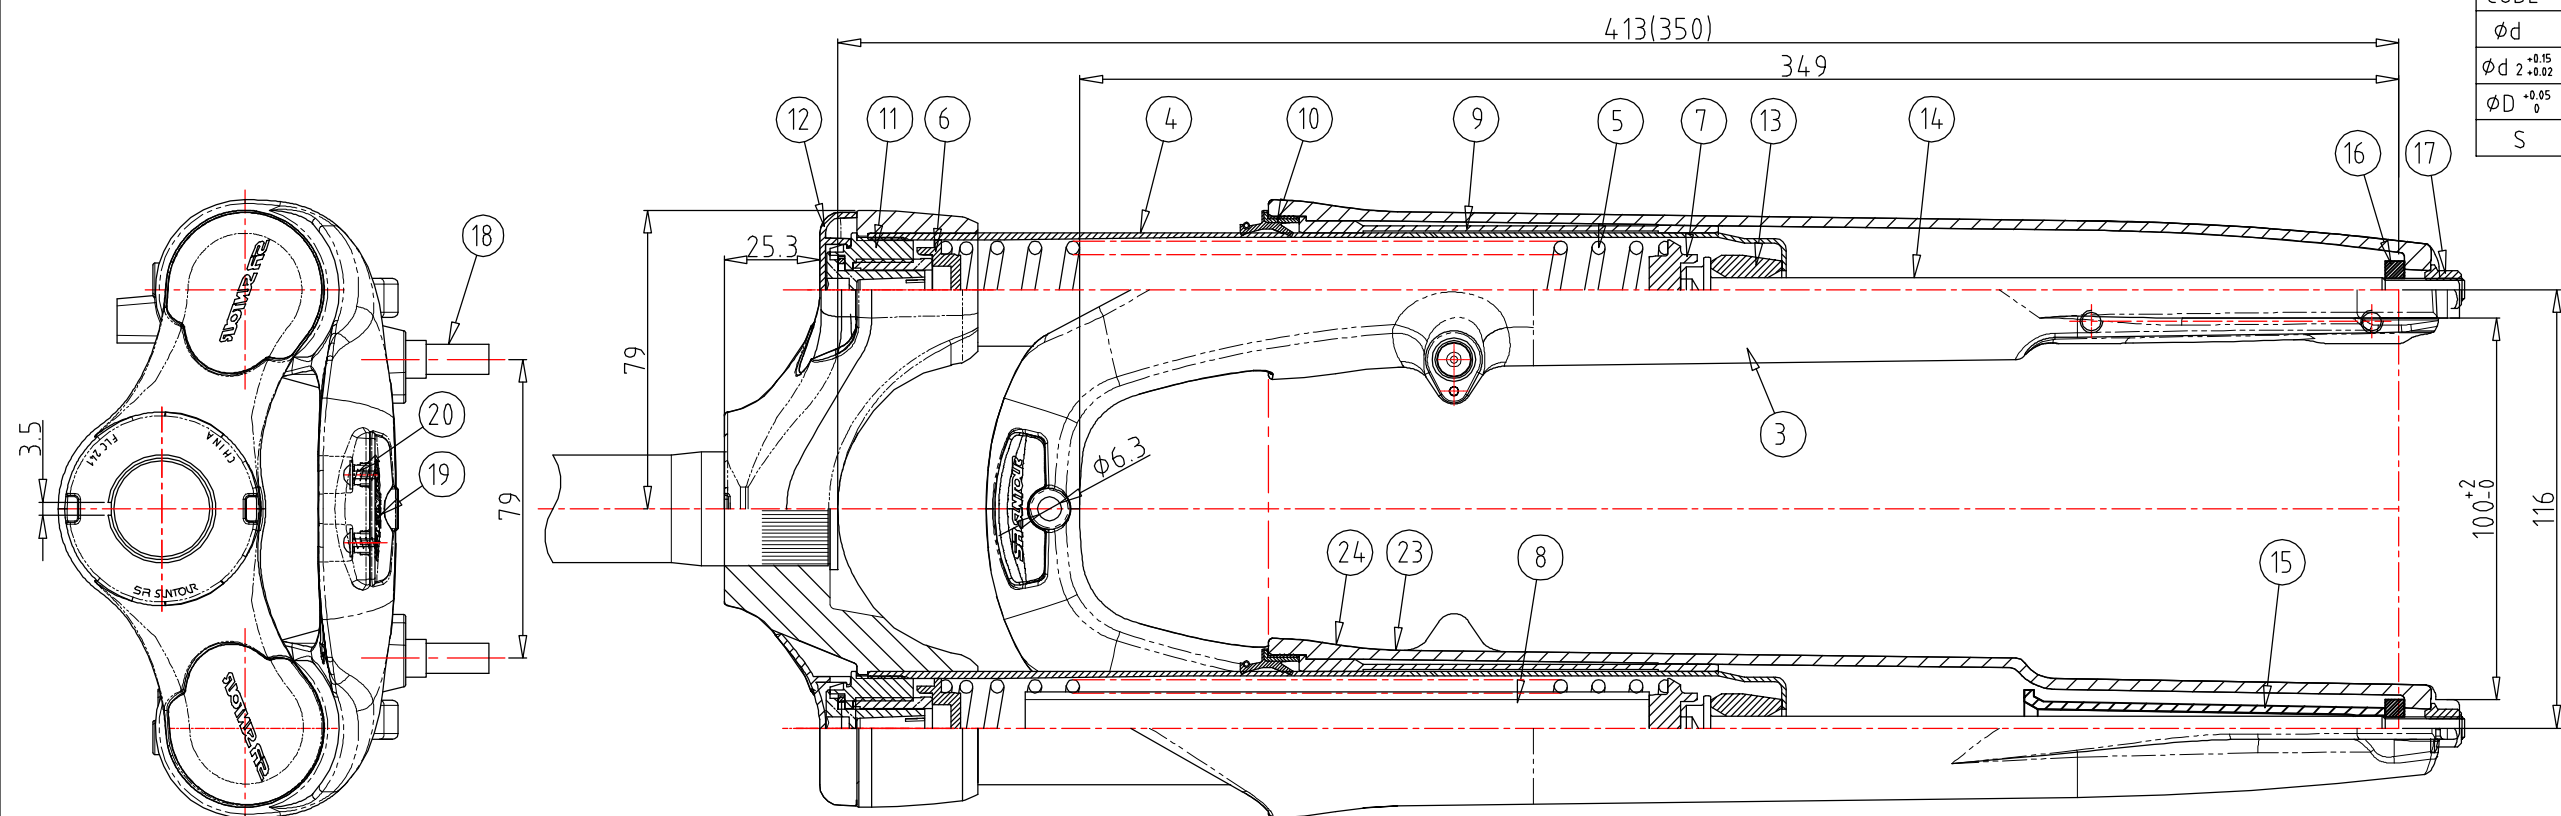

CODE	CTS	STS	TS
φd	28.6	28.6	28.6
φd ^{+0.15} _{-0.02}	25.4	25.4	25.4
φD ^{+0.05} ₀	39.82	33	30
S	1-1/8"x26		1-1/8"x26

L
150
180
210

NOTE: Custom steerers are threaded 40mm's

NO.	DESCRIPTION	QTY.	MATERIAL	FINISH																								
9	SLIDER SLEEVE	2	POM																									
8	DAMPER	1	NBR																									
7	SPRING GUIDE	2	POM																									
6	SPRING GUIDE	2	POM																									
5	MAIN SPRING	2	SWC																									
4	FORK PIPE	2	STKM	CP, BR																								
3	BOTTOM CASE	1	ALUMINUM	PAINTED																								
2	FORK CROWN TS, CTS	1	AC4C-T6	BLACK OR BARREL																								
1	FORK STEM TS, CTS	1	STKM																									
<table border="1"> <tr> <td>MODEL</td> <td>APP' D</td> <td>SCALE</td> <td>◎</td> </tr> <tr> <td>SF18-NEX-E25-P-26"-63</td> <td></td> <td>1:2</td> <td></td> </tr> <tr> <td>CH' D</td> <td>DATE</td> <td colspan="2"></td> </tr> <tr> <td></td> <td>05. Jun. 2017</td> <td colspan="2"></td> </tr> <tr> <td>DRAWN</td> <td>DRAWN NO.</td> <td colspan="2"></td> </tr> <tr> <td>Weizhiju</td> <td>SF-1710979</td> <td colspan="2"></td> </tr> </table>					MODEL	APP' D	SCALE	◎	SF18-NEX-E25-P-26"-63		1:2		CH' D	DATE				05. Jun. 2017			DRAWN	DRAWN NO.			Weizhiju	SF-1710979		
MODEL	APP' D	SCALE	◎																									
SF18-NEX-E25-P-26"-63		1:2																										
CH' D	DATE																											
	05. Jun. 2017																											
DRAWN	DRAWN NO.																											
Weizhiju	SF-1710979																											
24	STICKER	1	PETP																									
23	CAUTION STICKER	1	PETP																									
22	MOUNT CAP	2	PE																									
21	MOUNT CAP	2	PE																									
20	TAPPING SCREW	2	STEEL																									
19	BRACE COVER	1	PP																									
18	CANTI BOSS	2	STEEL	BLACK OXIDIZED																								
17	FIXING NUT	2	STEEL																									
16	NUT PLATE	2	SPC																									
15	BOTTOM STOPPER	1	PP																									
14	FIXING BOLT	2	ALLOY STEEL																									
13	REBOUND RUBBER	2	NBR																									
12	PRELOAD COVER	2	ABS																									
11	ADJUST SYSTEM	2	GFPA	BLACK																								
10	DUST SEAL	2	NBR																									