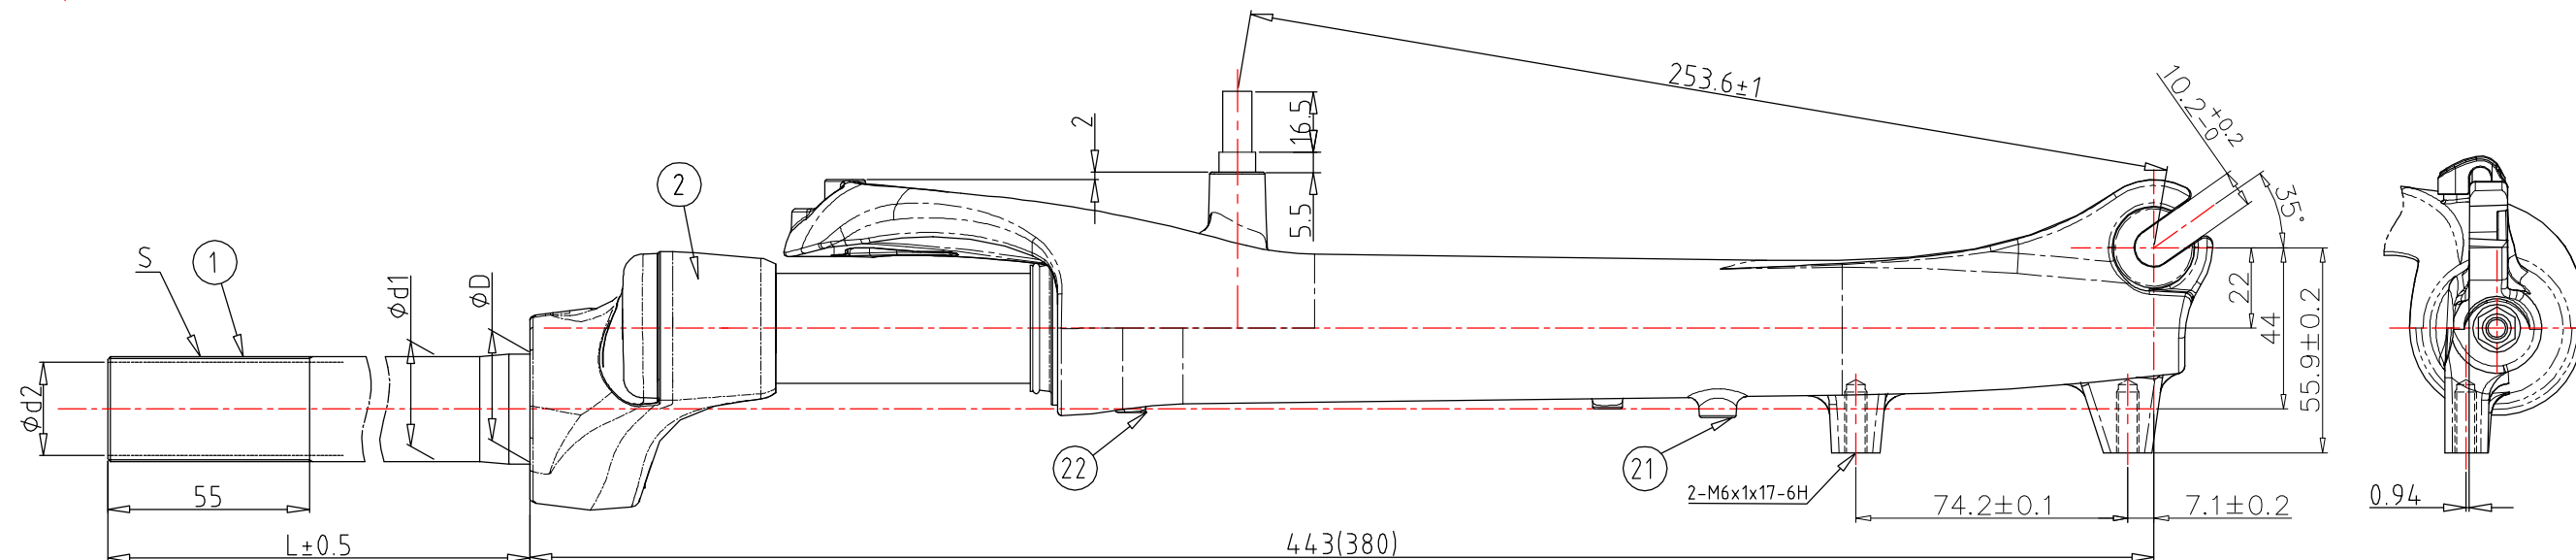

CODE	CTS	STS	TS
φd	28.6	28.6	28.6
φd ^{+0.15} _{-0.02}	25.4	25.4	25.4
φD ^{+0.05} ₀	39.82	33	30
S	1-1/8"x26		1-1/8"x26

L
150
180
210

NOTE: Custom steerers are threaded 40mm's

NO.	DESCRIPTION	QTY.	MATERIAL	FINISH																								
9	SLIDER SLEEVE	2	POM																									
8	DAMPER	1	NBR																									
7	SPRING GUIDE	2	POM																									
6	SPRING GUIDE	2	POM																									
5	MAIN SPRING	2	SWC																									
4	FORK PIPE	2	STKM	CP, BR																								
3	BOTTOM CASE	1	ALUMINUM	PAINTED																								
2	FORK CROWN TS, CTS	1	AC4C-T6	BLACK OR BARREL																								
1	FORK STEM TS, CTS	1	STKM																									
<table border="1"> <tr> <td>MODEL</td> <td>APP' D</td> <td>SCALE</td> <td>◎</td> </tr> <tr> <td>SF18-NEX-E25-P-26"-63</td> <td></td> <td>1:2</td> <td></td> </tr> <tr> <td>CH' D</td> <td>DATE</td> <td colspan="2"></td> </tr> <tr> <td></td> <td>05. Jun. 2017</td> <td colspan="2"></td> </tr> <tr> <td>DRAWN</td> <td>DRAWN NO.</td> <td colspan="2"></td> </tr> <tr> <td>Weizhiju</td> <td>SF-1710979</td> <td colspan="2"></td> </tr> </table>					MODEL	APP' D	SCALE	◎	SF18-NEX-E25-P-26"-63		1:2		CH' D	DATE				05. Jun. 2017			DRAWN	DRAWN NO.			Weizhiju	SF-1710979		
MODEL	APP' D	SCALE	◎																									
SF18-NEX-E25-P-26"-63		1:2																										
CH' D	DATE																											
	05. Jun. 2017																											
DRAWN	DRAWN NO.																											
Weizhiju	SF-1710979																											
24	STICKER	1	PETP																									
23	CAUTION STICKER	1	PETP																									
22	MOUNT CAP	2	PE																									
21	MOUNT CAP	2	PE																									
20	TAPPING SCREW	2	STEEL																									
19	BRACE COVER	1	PP																									
18	CANTI BOSS	2	STEEL	BLACK OXIDIZED																								
17	FIXING NUT	2	STEEL																									
16	NUT PLATE	2	SPC																									
15	BOTTOM STOPPER	1	PP																									
14	FIXING BOLT	2	ALLOY STEEL																									
13	REBOUND RUBBER	2	NBR																									
12	PRELOAD COVER	2	ABS																									
11	ADJUST SYSTEM	2	GFPA	BLACK																								
10	DUST SEAL	2	NBR																									