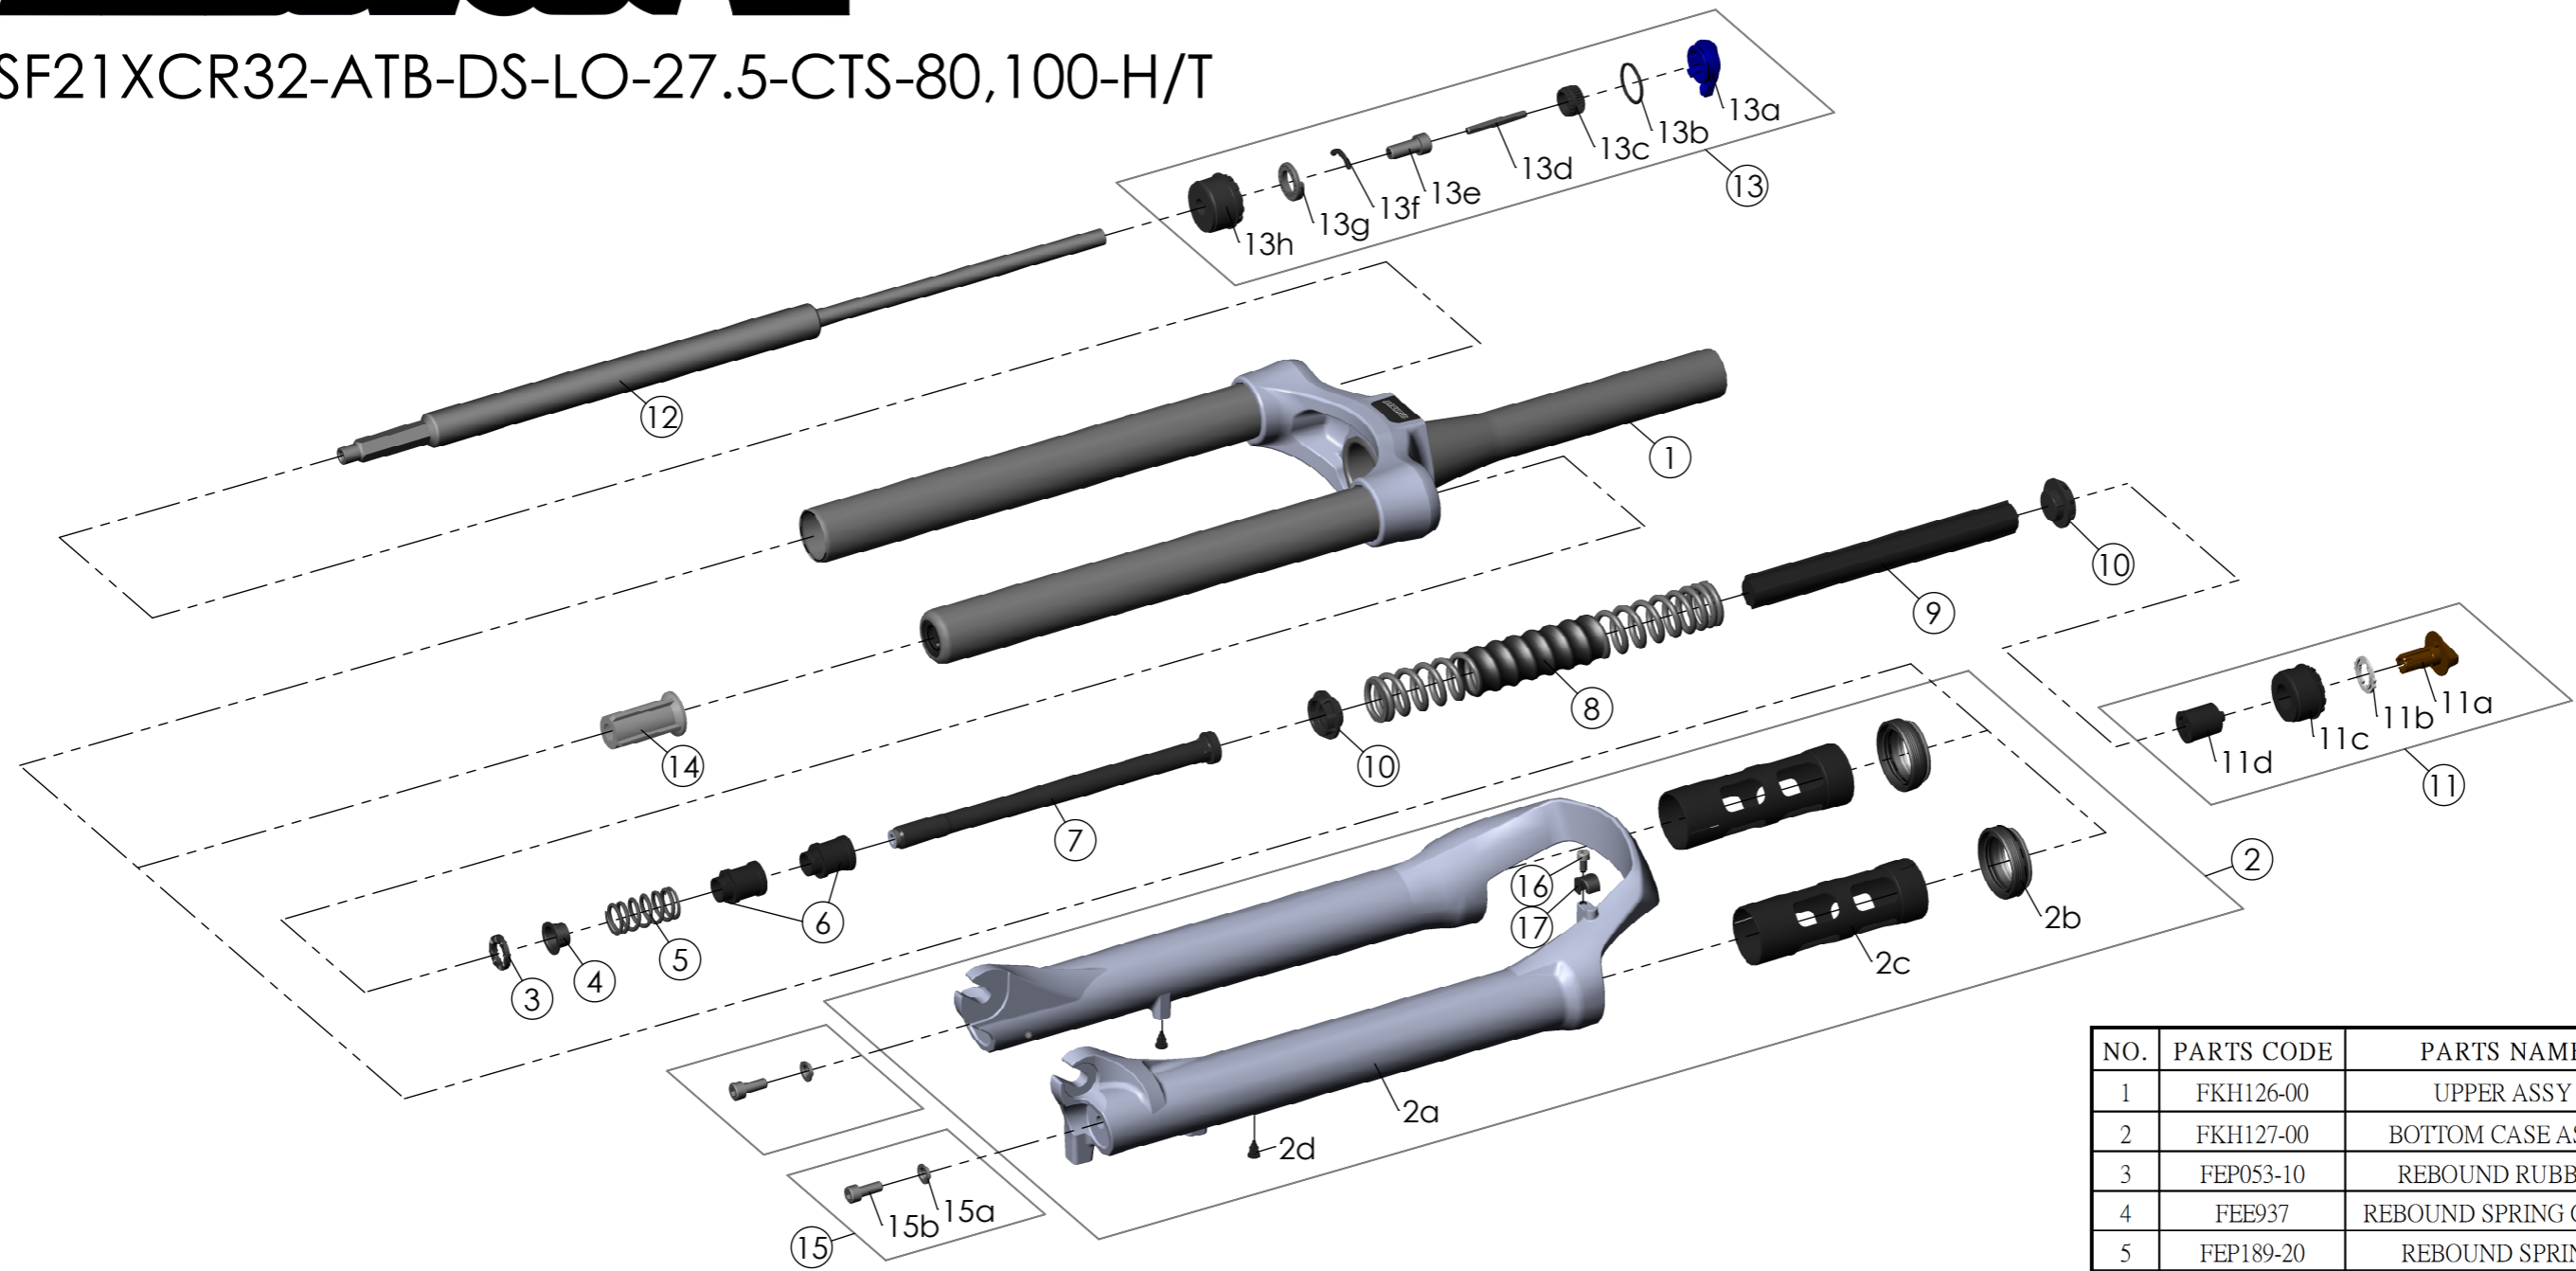

SF21XCR32-ATB-DS-LO-27.5-CTS-80,100-H/T

Date	2020.-8-17	Version	0
Amended			

NO.	PARTS CODE	PARTS NAME	80	100	QT
1	FKH126-00	UPPER ASSY	*	*	1
2	FKH127-00	BOTTOM CASE ASSY	*	*	1
3	FEP053-10	REBOUND RUBBER	*	*	1
4	FEE937	REBOUND SPRING GUIDE	*	*	1
5	FEP189-20	REBOUND SPRING	*	*	1
6	FEG184	SPACER	*		2
				*	1
7	FEE798-40	SUPPORT TUBE	*	*	1
8	FEP641-01	MAIN SPRING	*		1
	FEP640-01			*	1
9	FEP661	DAMPER	*	*	1
10	FEE262-30	SPRING GUIDE	*	*	2
11	FKE009-15	ADJUSTER ASSY	*	*	2
12	FUN006-52	LO UNIT	*	*	1
13	FKE526-01	LO TOP CAP ASSY	*	*	1
14	FEE799-70	BOTTOM STOPPER	*	*	1
15	FKA044	FIXING BOLT SET	*	*	2
16	FSB153	GUIDE FIXING BOLT	*	*	1
17	FEE797	BRAKE HOSE GUIDE	*	*	1