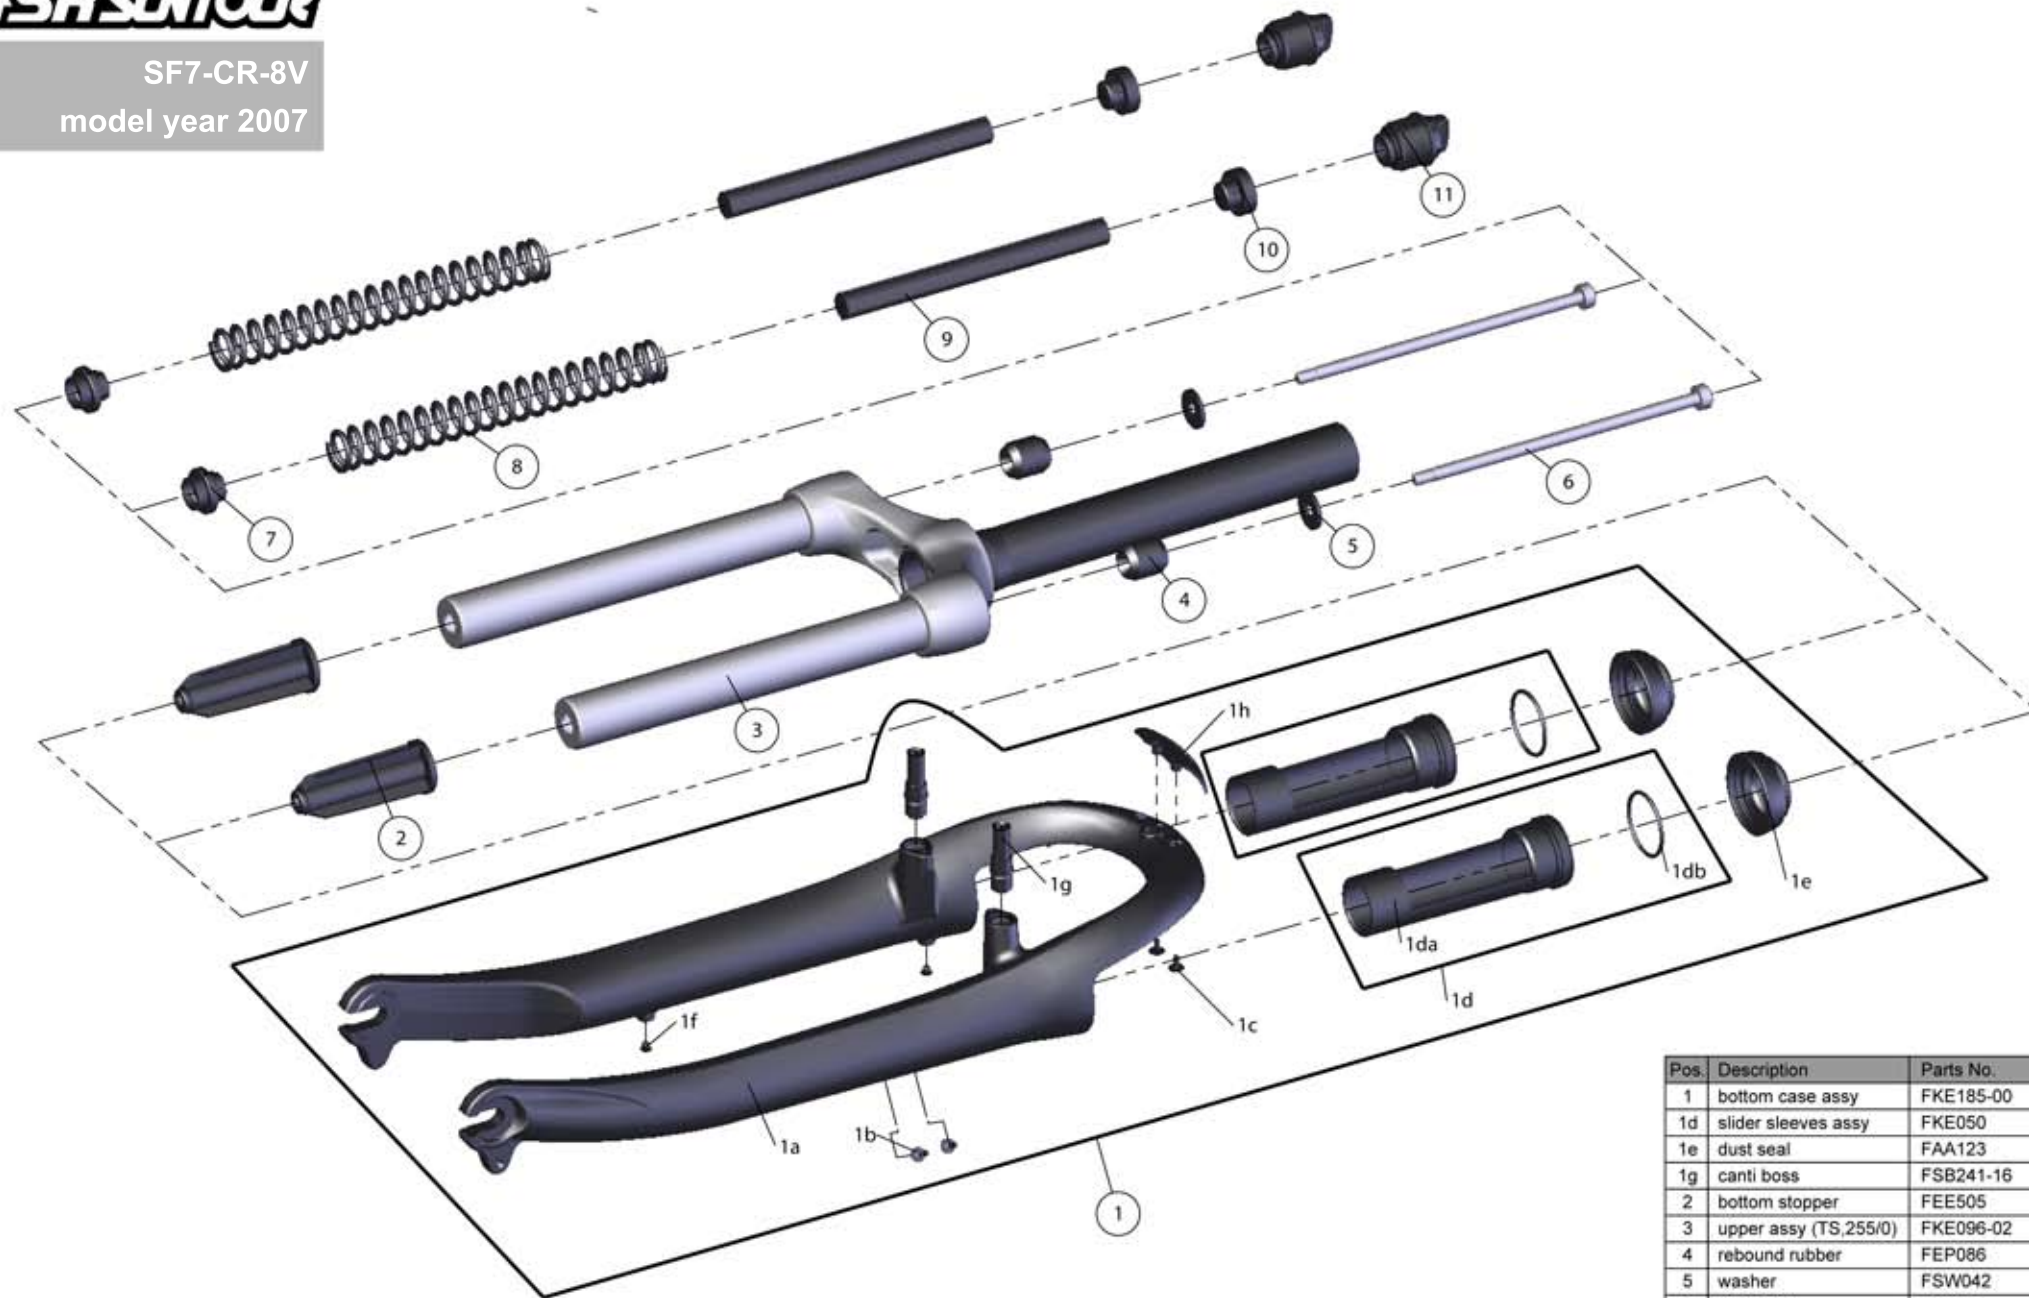

SASUNTOURSF7-CR-8V
model year 2007

Pos.	Description	Parts No.	Qty
1	bottom case assy	FKE185-00	1
1d	slider sleeves assy	FKE050	2
1e	dust seal	FAA123	2
1g	canti boss	FSB241-16	2
2	bottom stopper	FEE505	2
3	upper assy (TS,255/0)	FKE096-02	1
4	rebound rubber	FEP086	2
5	washer	FSW042	2
6	fixing bolt	FSB111	2
7	spring guide	FEE385-10	2
8	main spring	FEP273	2
9	damper	FEP131-07	2
10	spring guide	FEE196	2
11	adjuster assy	FKE005-10	2