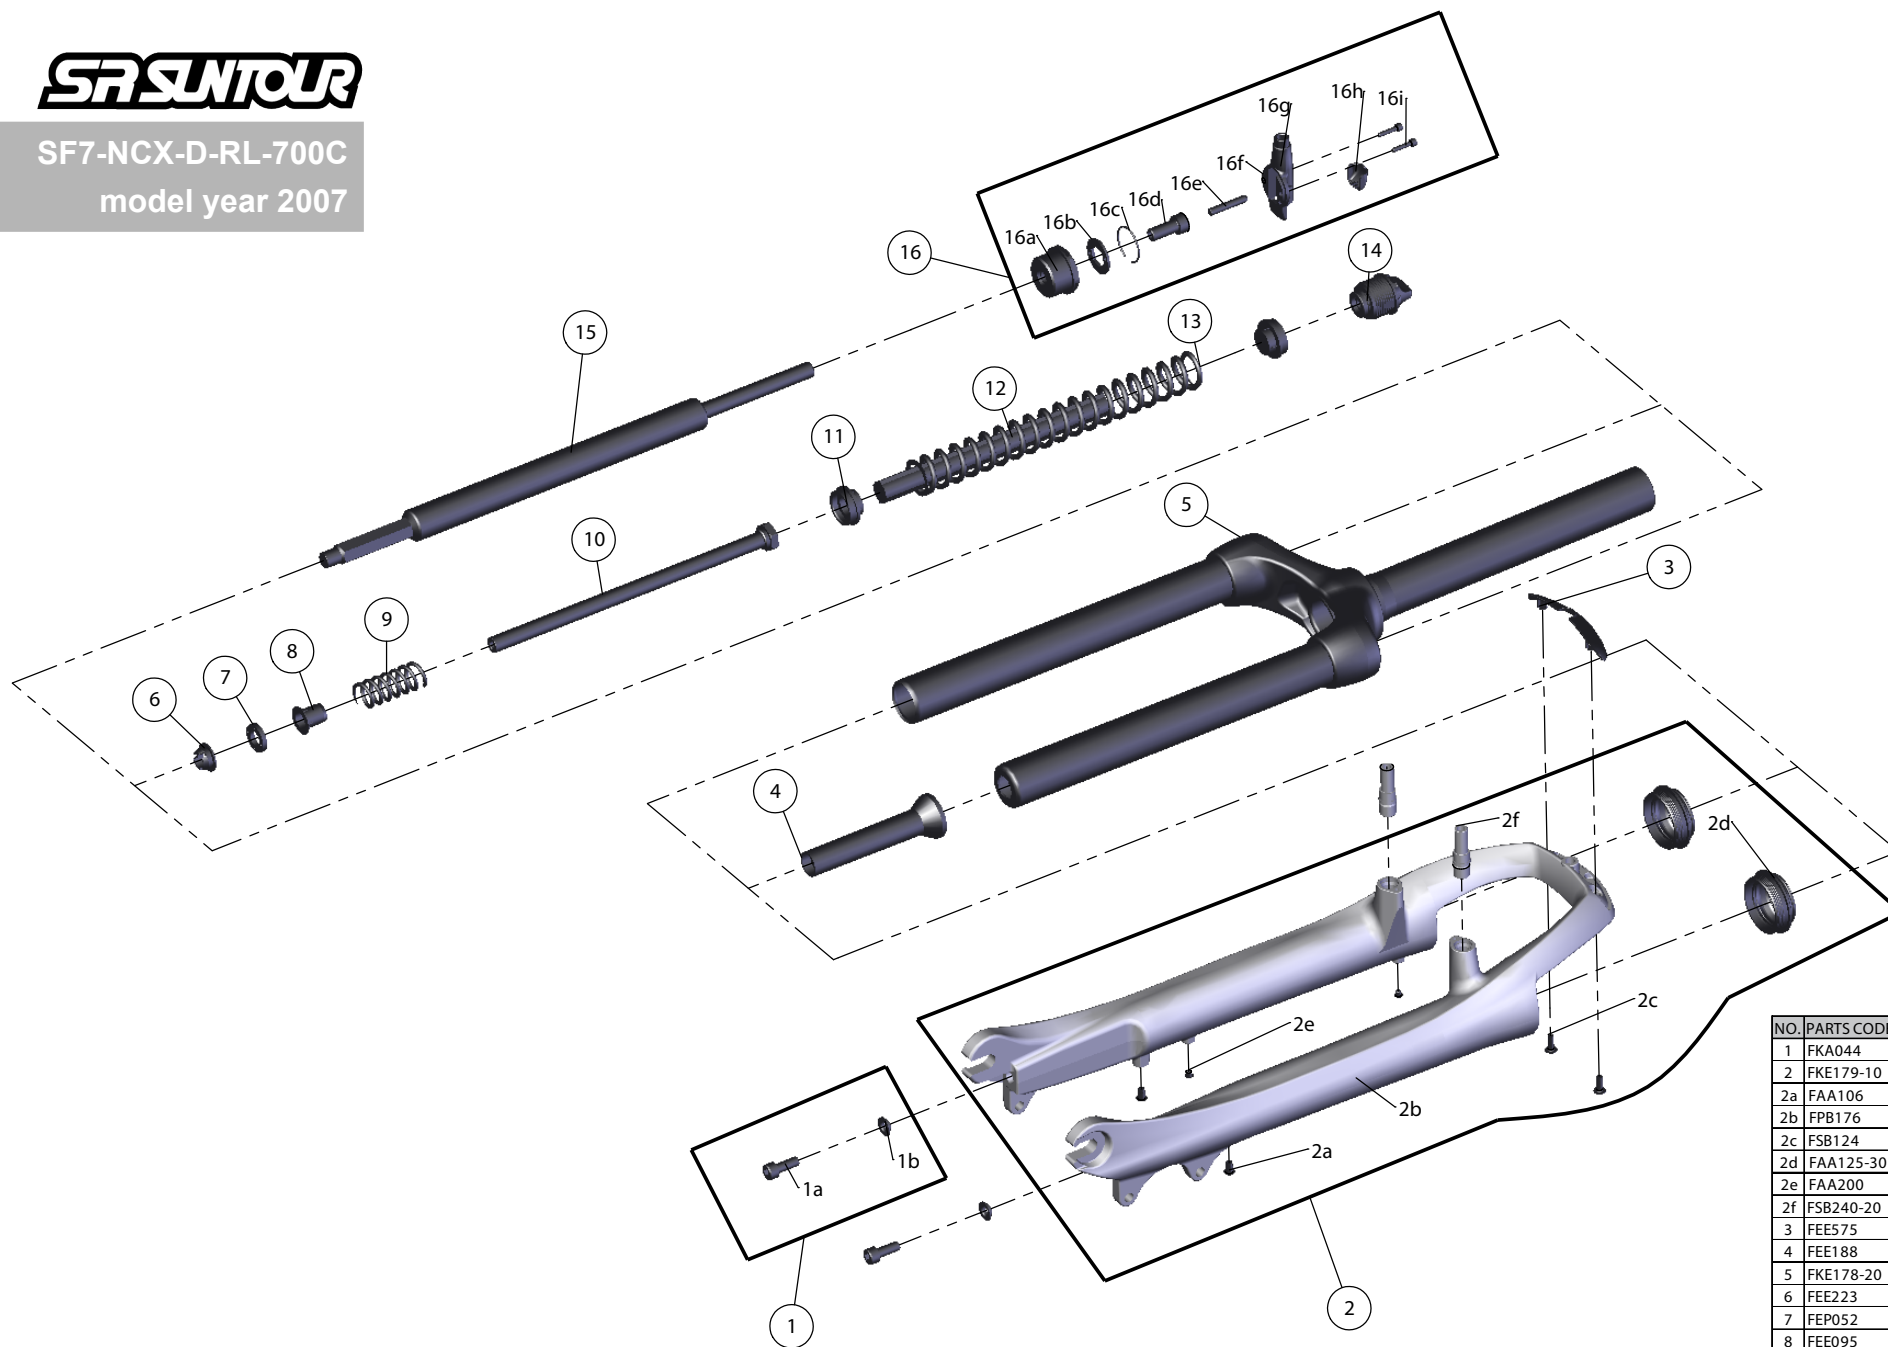

SUNTOUR

SF7-NCX-D-RL-700C

model year 2007

NO.	PARTS CODE	PARTS NAME	QT
1	FKA044	FIXING BOLTE ASSY	2
2	FKE179-10	BOTTOM CASE ASSY	1
2a	FAA106	MOUNT CAP	2
2b	FPB176	BOTTOM CASE	1
2c	FSB124	TAPPING SCREW	2
2d	FAA125-30	DUST SEAL	2
2e	FAA200	MOUNT CAP	2
2f	FSB240-20	CANTI BOSS	2
3	FEE575	BRACE COVER	1
4	FEE188	BOTTOM STOPPER	1
5	FKE178-20	UPPER ASSY	1
6	FEE223	GUIDE BUSH	1
7	FEP052	REBOUND RUBBER	1
8	FEE095	REBOUND SPRING GUIDE	1
9	FEP189	REBOUNA SPRING	1
10	FKE039-13	SUPPORT TUBE	1
11	FEE086	SPRING GUIDE	2
12	FEP044-13	DAMPER	1
13	FEP212-10	MAIN SPRING	1
14	FKE016	ADJUSTER ASSY	1
15	FUN015-13	DAMPER UNIT	1
16	FKE035-11	ML REMOTE ASSY	1