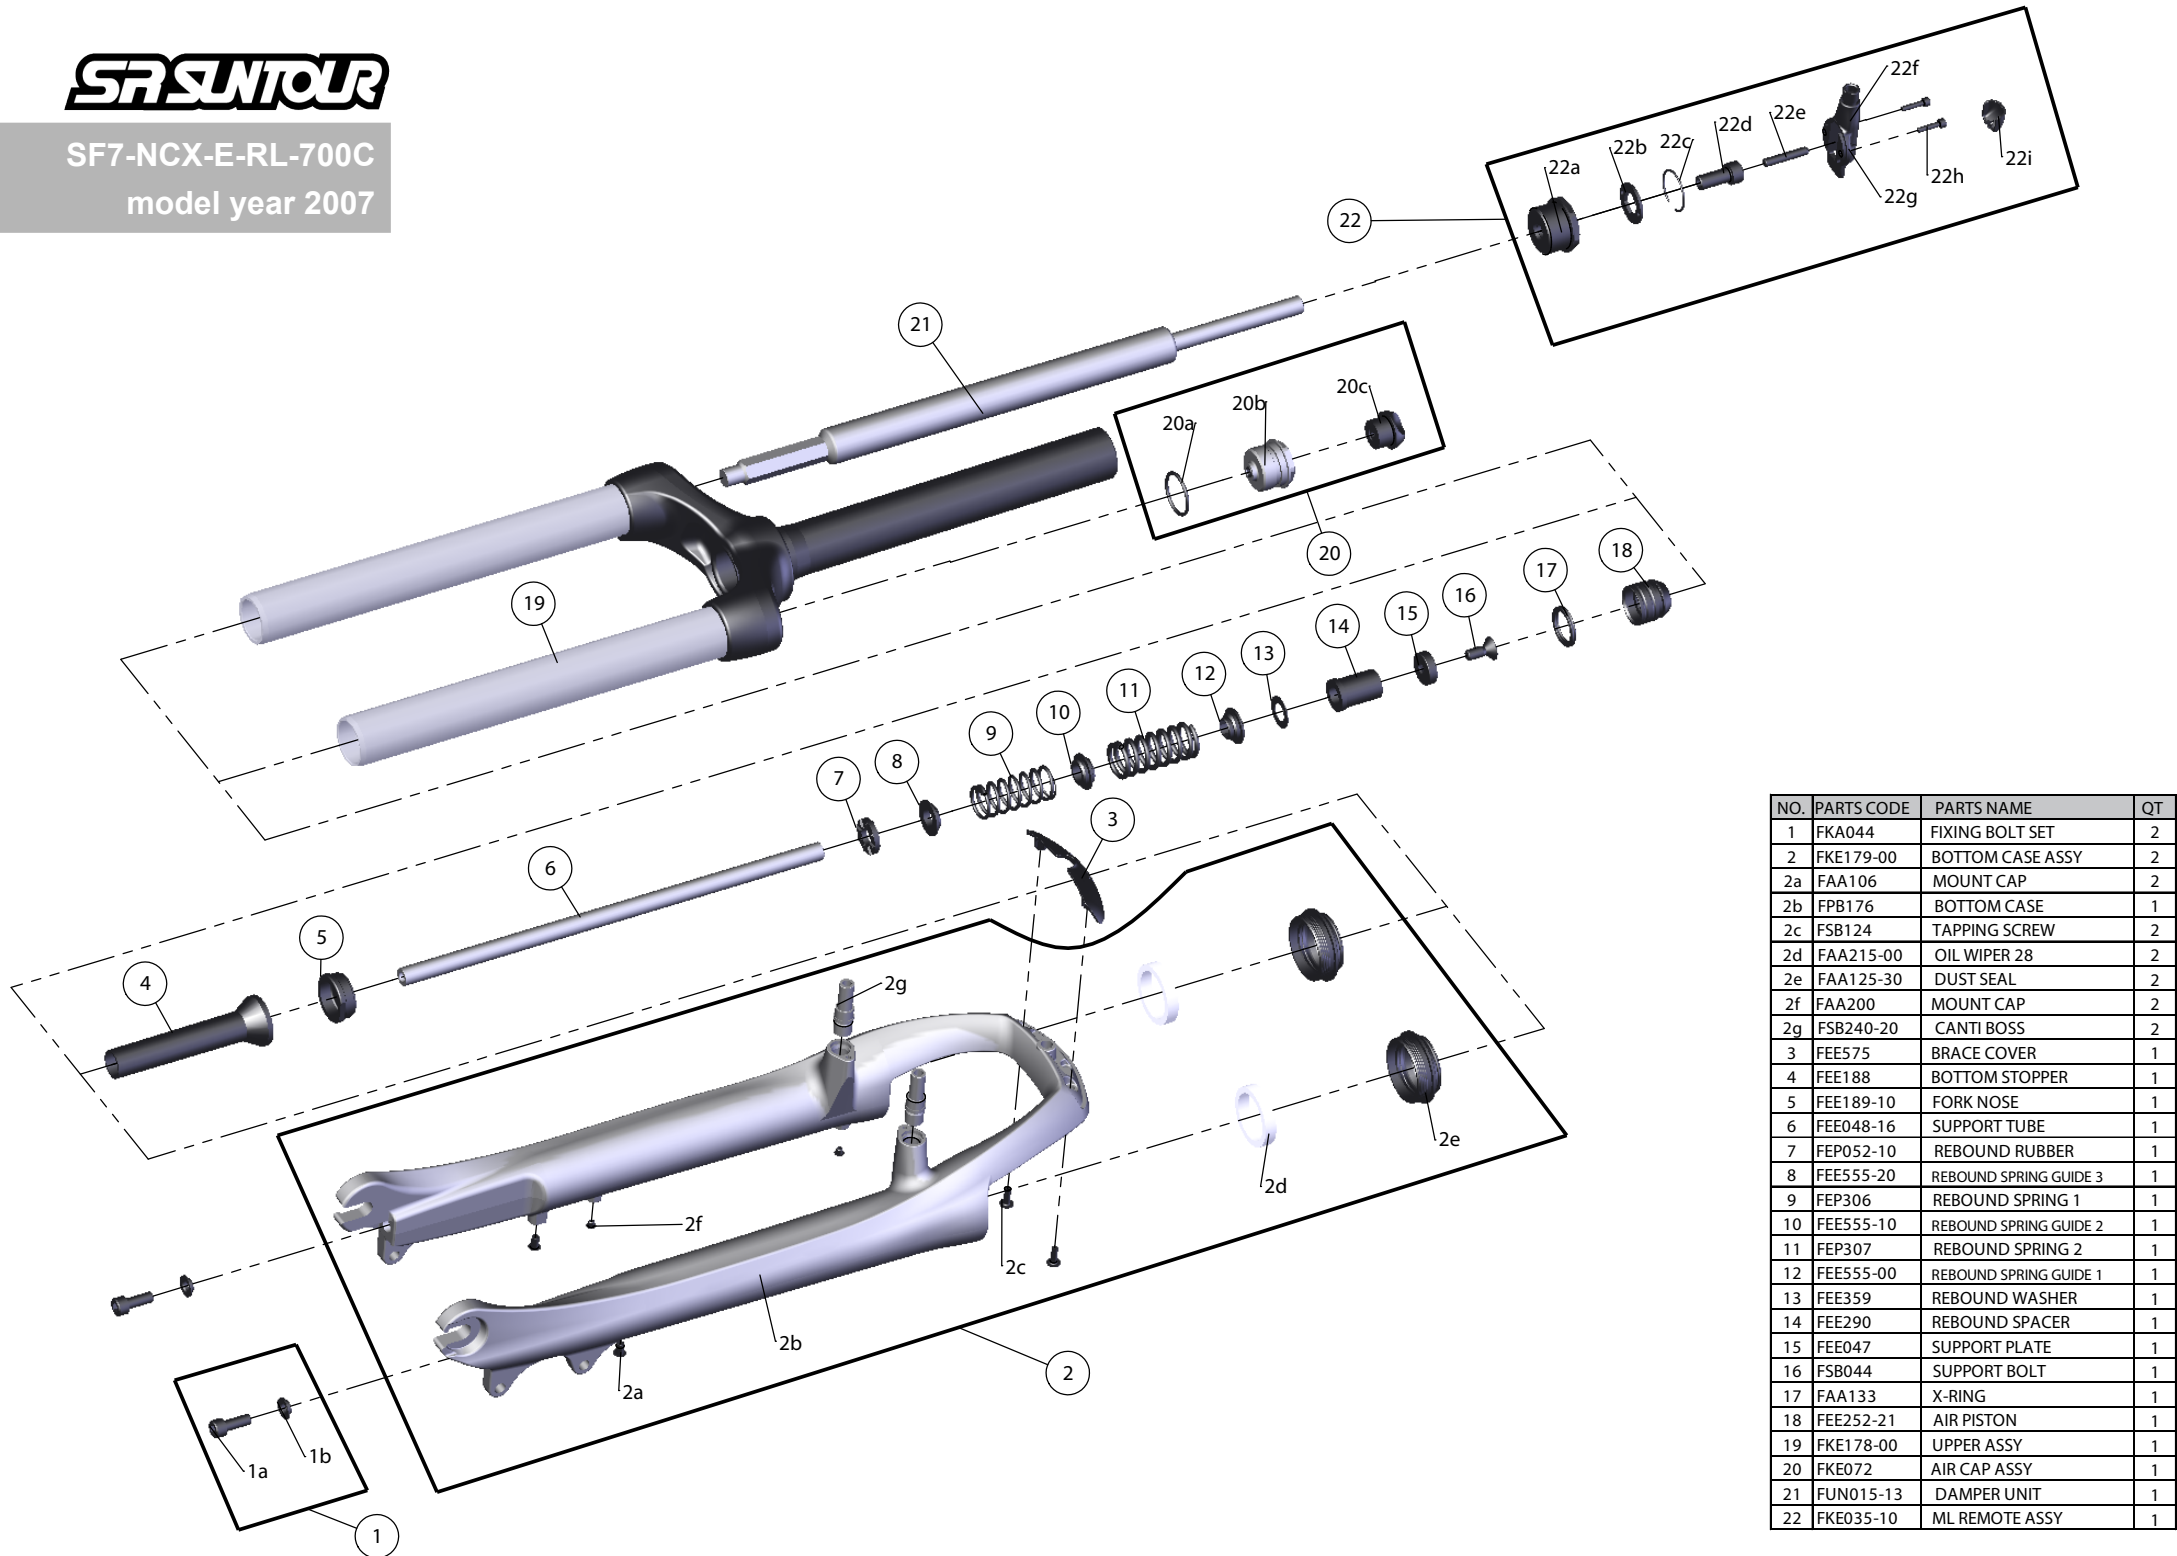

# SUNTOUR

SF7-NCX-E-RL-700C  
model year 2007

NO.	PARTS CODE	PARTS NAME	QT
1	FKA044	FIXING BOLT SET	2
2	FKE179-00	BOTTOM CASE ASSY	2
2a	FAA106	MOUNT CAP	2
2b	FPB176	BOTTOM CASE	1
2c	FSB124	TAPPING SCREW	2
2d	FAA215-00	OIL WIPER 28	2
2e	FAA125-30	DUST SEAL	2
2f	FAA200	MOUNT CAP	2
2g	FSB240-20	CANTI BOSS	2
3	FEE575	BRACE COVER	1
4	FEE188	BOTTOM STOPPER	1
5	FEE189-10	FORK NOSE	1
6	FEE048-16	SUPPORT TUBE	1
7	FEP052-10	REBOUND RUBBER	1
8	FEE555-20	REBOUND SPRING GUIDE 3	1
9	FEP306	REBOUND SPRING 1	1
10	FEE555-10	REBOUND SPRING GUIDE 2	1
11	FEP307	REBOUND SPRING 2	1
12	FEE555-00	REBOUND SPRING GUIDE 1	1
13	FEE359	REBOUND WASHER	1
14	FEE290	REBOUND SPACER	1
15	FEE047	SUPPORT PLATE	1
16	FSB044	SUPPORT BOLT	1
17	FAA133	X-RING	1
18	FEE252-21	AIR PISTON	1
19	FKE178-00	UPPER ASSY	1
20	FKE072	AIR CAP ASSY	1
21	FUN015-13	DAMPER UNIT	1
22	FKE035-10	ML REMOTE ASSY	1