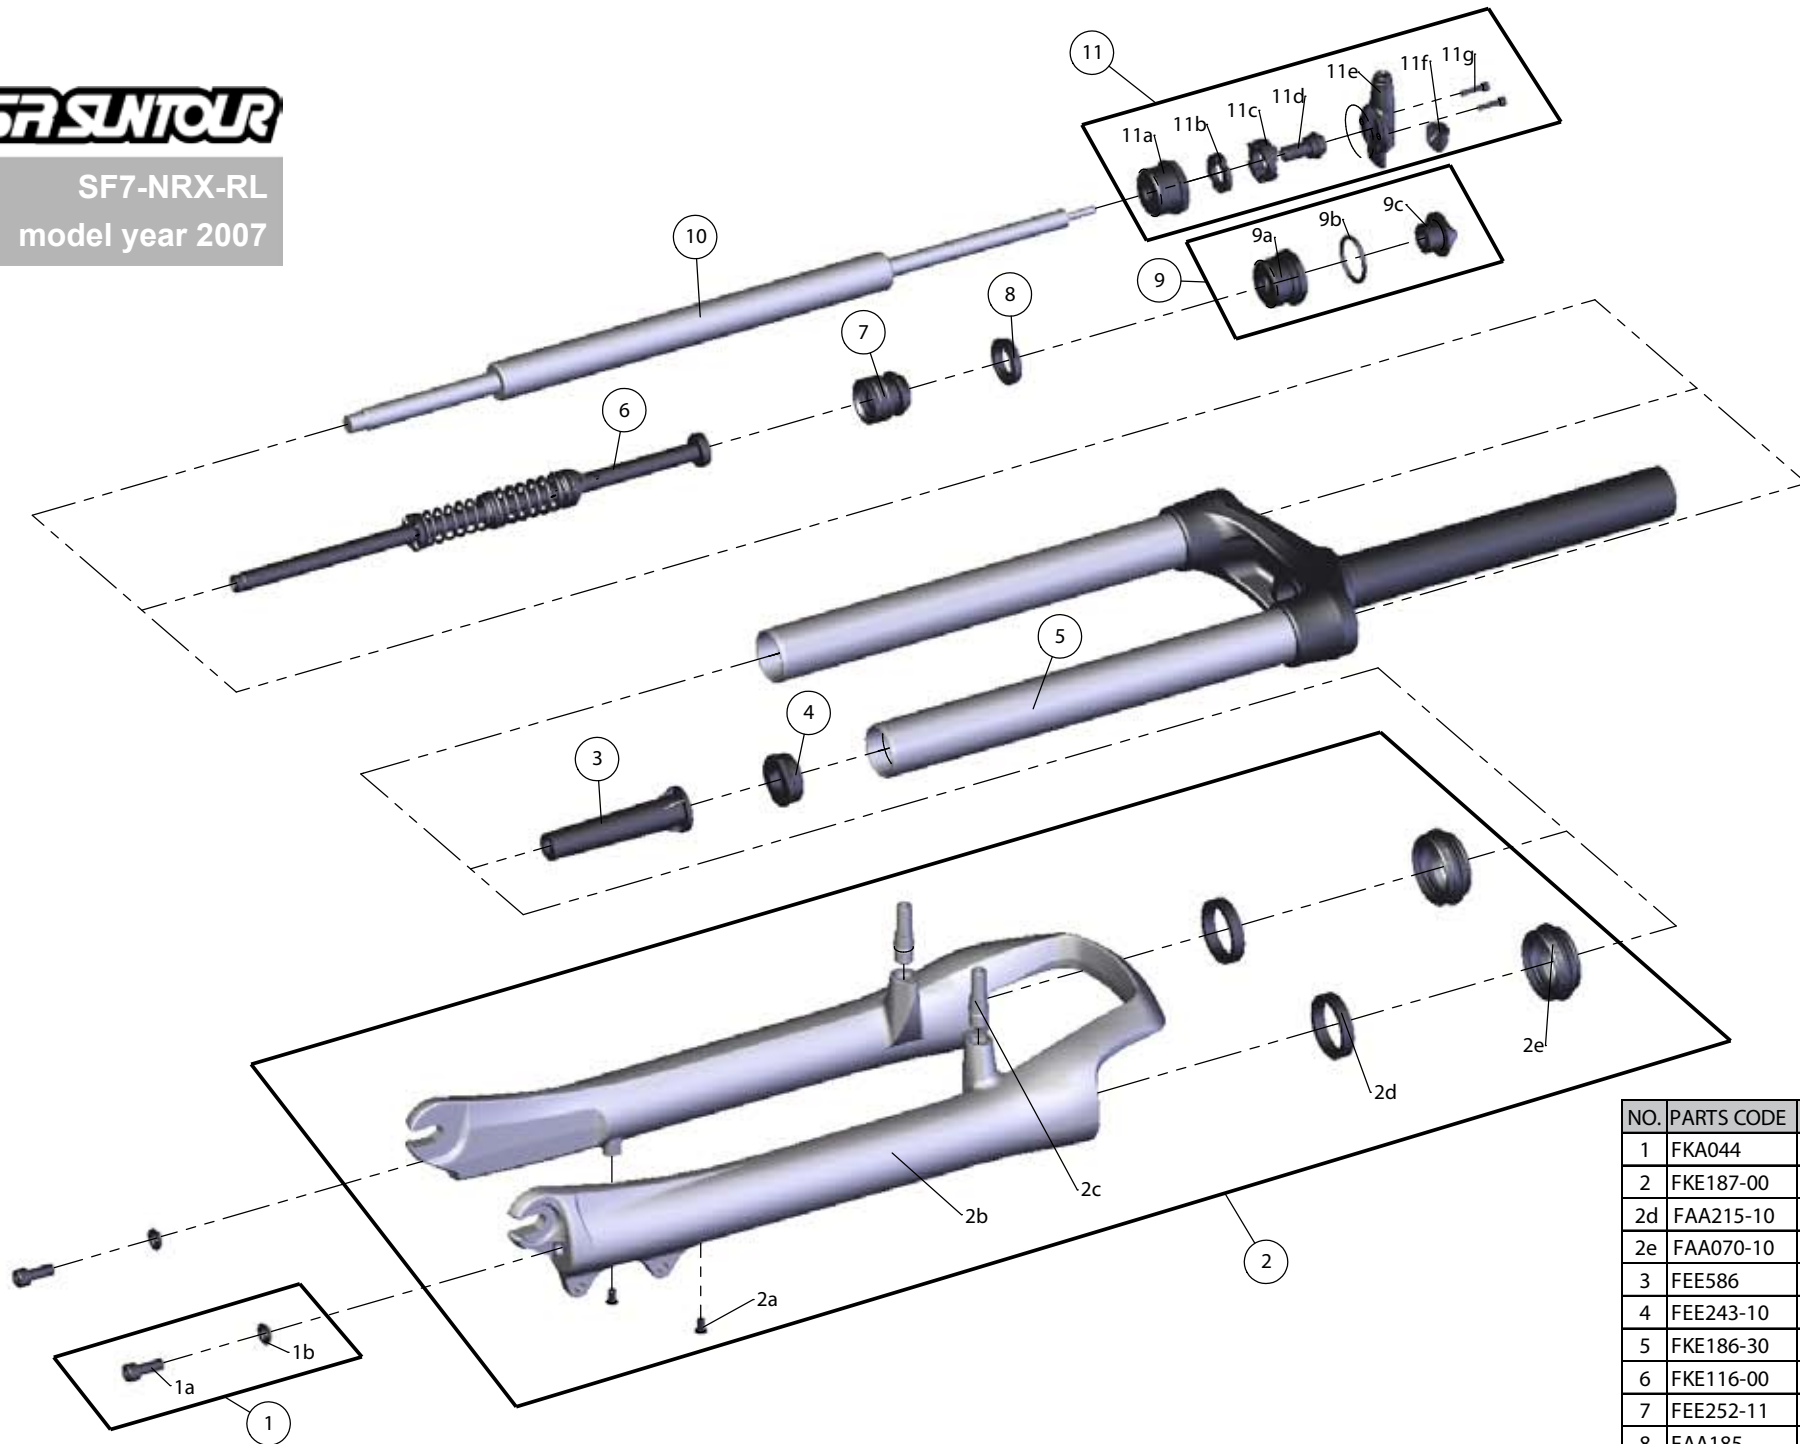

SASUNTOUR

SF7-NRX-RL
model year 2007

NO.	PARTS CODE	PARTS NAME	QT
1	FKA044	FIXING BOLT SET	2
2	FKE187-00	BOTTOM CASE ASSY	1
2d	FAA215-10	OIL WIPER 30	2
2e	FAA070-10	DUST SEAL	2
3	FEE586	BOTTOM STOPPER	1
4	FEE243-10	FORK NOSE	1
5	FKE186-30	UPPER ASSY	1
6	FKE116-00	SUPPORT TUBE ASSY	1
7	FEE252-11	AIR PISTON	1
8	FAA185	AIR SEAL	1
9	FKE012-10	AIR CAP ASSY	1
10	FUN043-14	DAMPER UNIT	1
11	FKE035-04	ML REMOTE ASSY	1