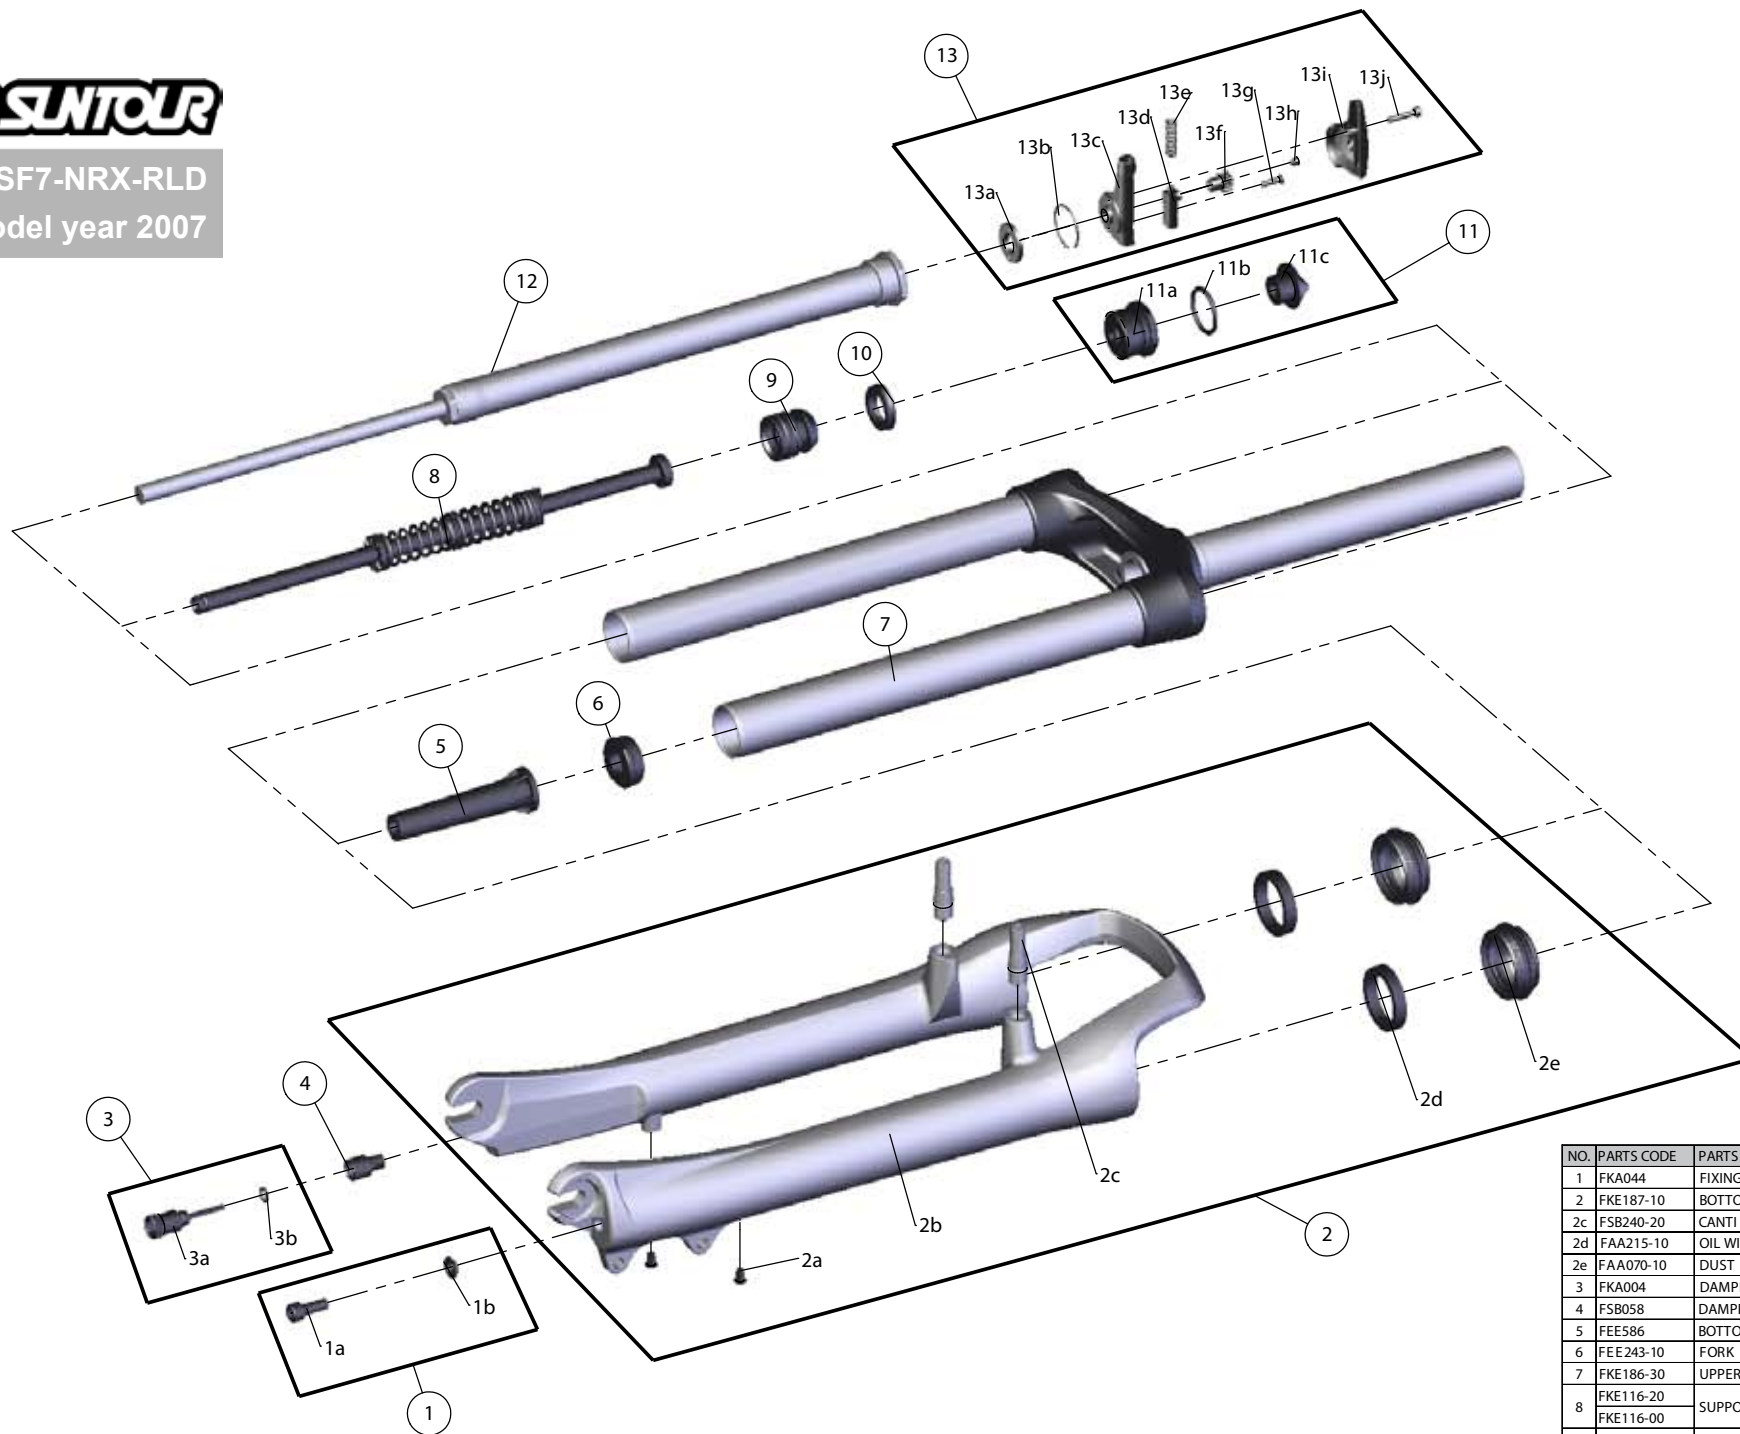

SUNTOUR

SF7-NRX-RLD
model year 2007

NO.	PARTS CODE	PARTS NAME	50	63	QT
1	FKA044	FIXING BOLT SET	*	*	2
2	FKE187-10	BOTTOM CASE ASSY	*	*	1
	FSB240-20	CANTI BOSS	*	*	2
2d	FAA215-10	OIL WIPER 30	*	*	2
2e	FAA070-10	DUST SEAL	*	*	2
3	FKA004	DAMPER ADJUST KNOB ASSY	*	*	1
4	FSB058	DAMPER FIXING BOLT	*	*	1
5	FEE586	BOTTOM STOPPER	*	*	1
6	FEE243-10	FORK NOSE	*	*	1
7	FKE186-30	UPPER ASSY(TS 255/0)	*	*	1
8	FKE116-20	SUPPORT TUBE ASSY	*		1
	FKE116-00			*	1
9	FEE252-11	AIR PISTON	*	*	1
10	FAA185	AIR SEAL	*	*	1
11	FKE012-10	AIR CAP ASSY	*	*	1
12	FUN022-10	RLD UNIT	*	*	1
13	FKE112	RL REMOTE ASSY	*	*	1