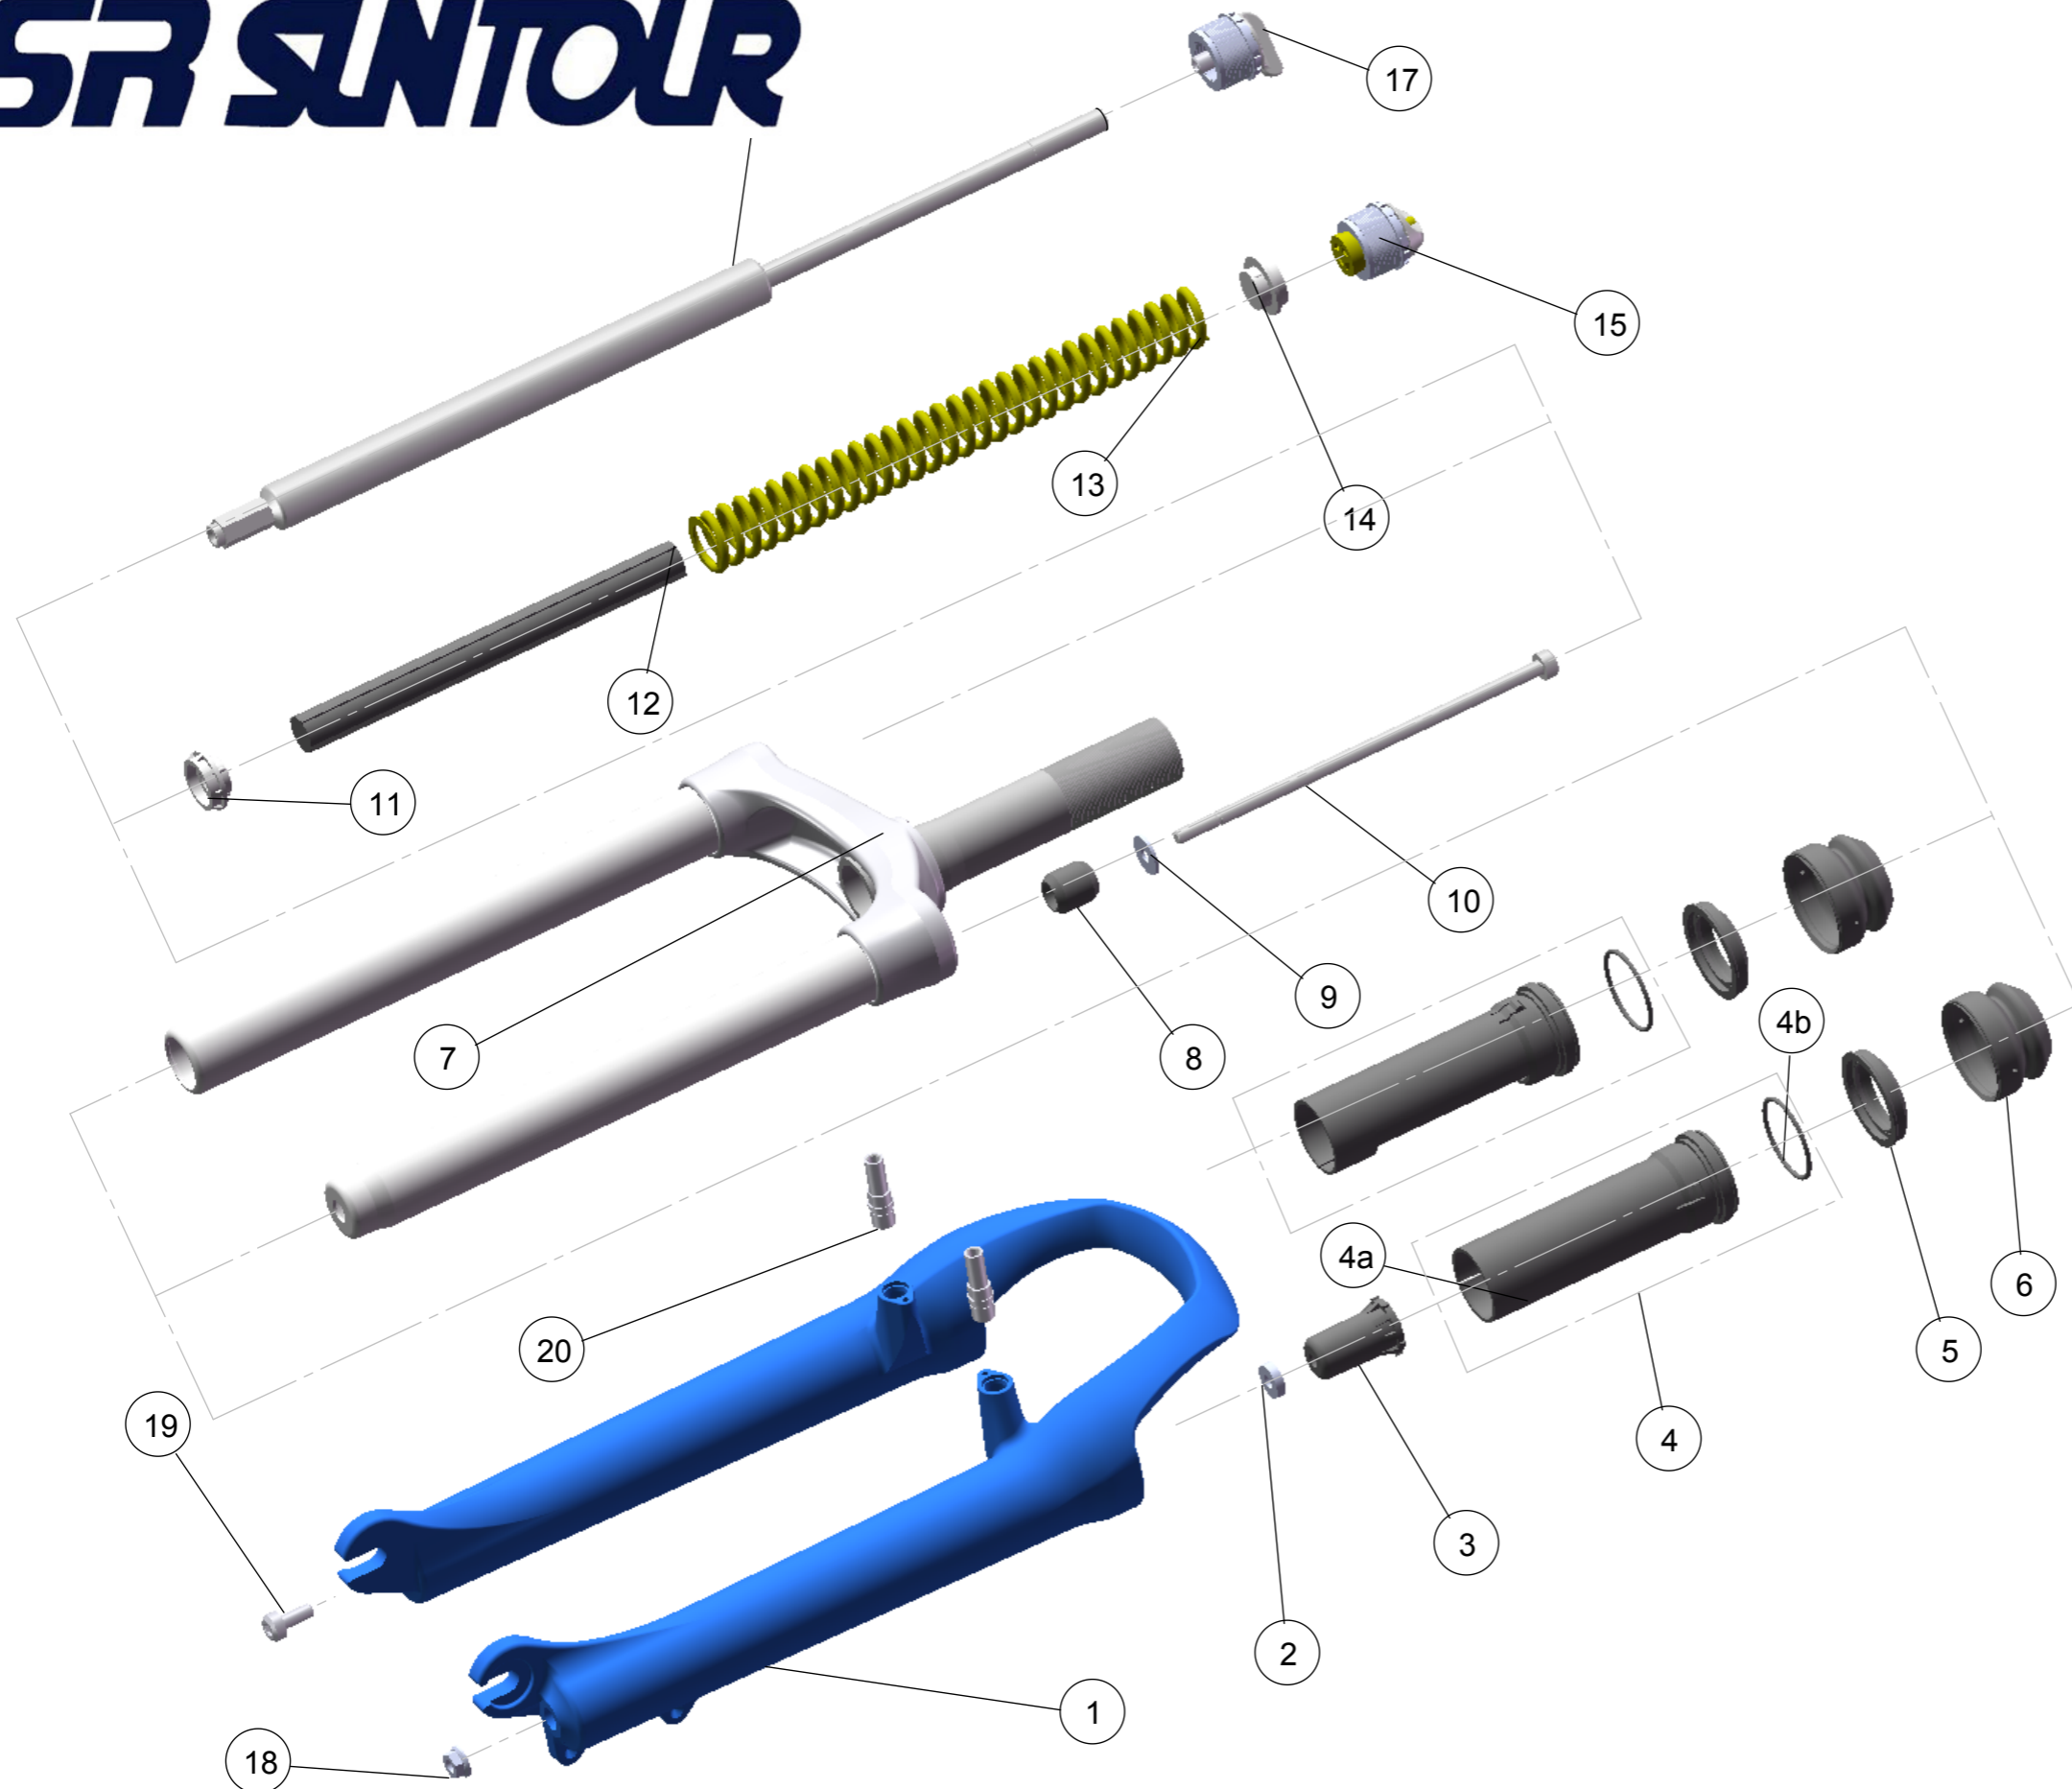

SR SUNTOUR

POS.	Part-Name	Description	Qty
1	FPB172	Bottom Case	1
2	FSN025	Nut plate	1
3	FEE501	Bottom stoper	1
4	FKE049-10	Sleever assemble	2
4a	FEE460-10	Sleever sets	2
4b	FAA216	O-ring	2
5	FAA158-10	Dust seal	2
6	FAA158-10	Mini boots	2
7	FKE0083-10	Upper assemble	1
8	FEP086	Rebond ruber	1
9	FSW042	Washer	1
10	FSB067-21	Fixing bolt	1
11	FSB067-21	Spring guide -Lower	1
12	FEP320	Damper	1
13	FEP319	Main spring	1
14	FEE434	Spring guide -Upper	1
15	FKE009	Adjust Konb	1
16	FUN006-04	Oil damper unit	1
17	Aduest unit-oil	Rebound adjust	1
18	FSN023	Fixing nut	1
19	FSB070	Fixing screw	1
20	FSB241-16	Pivot	2