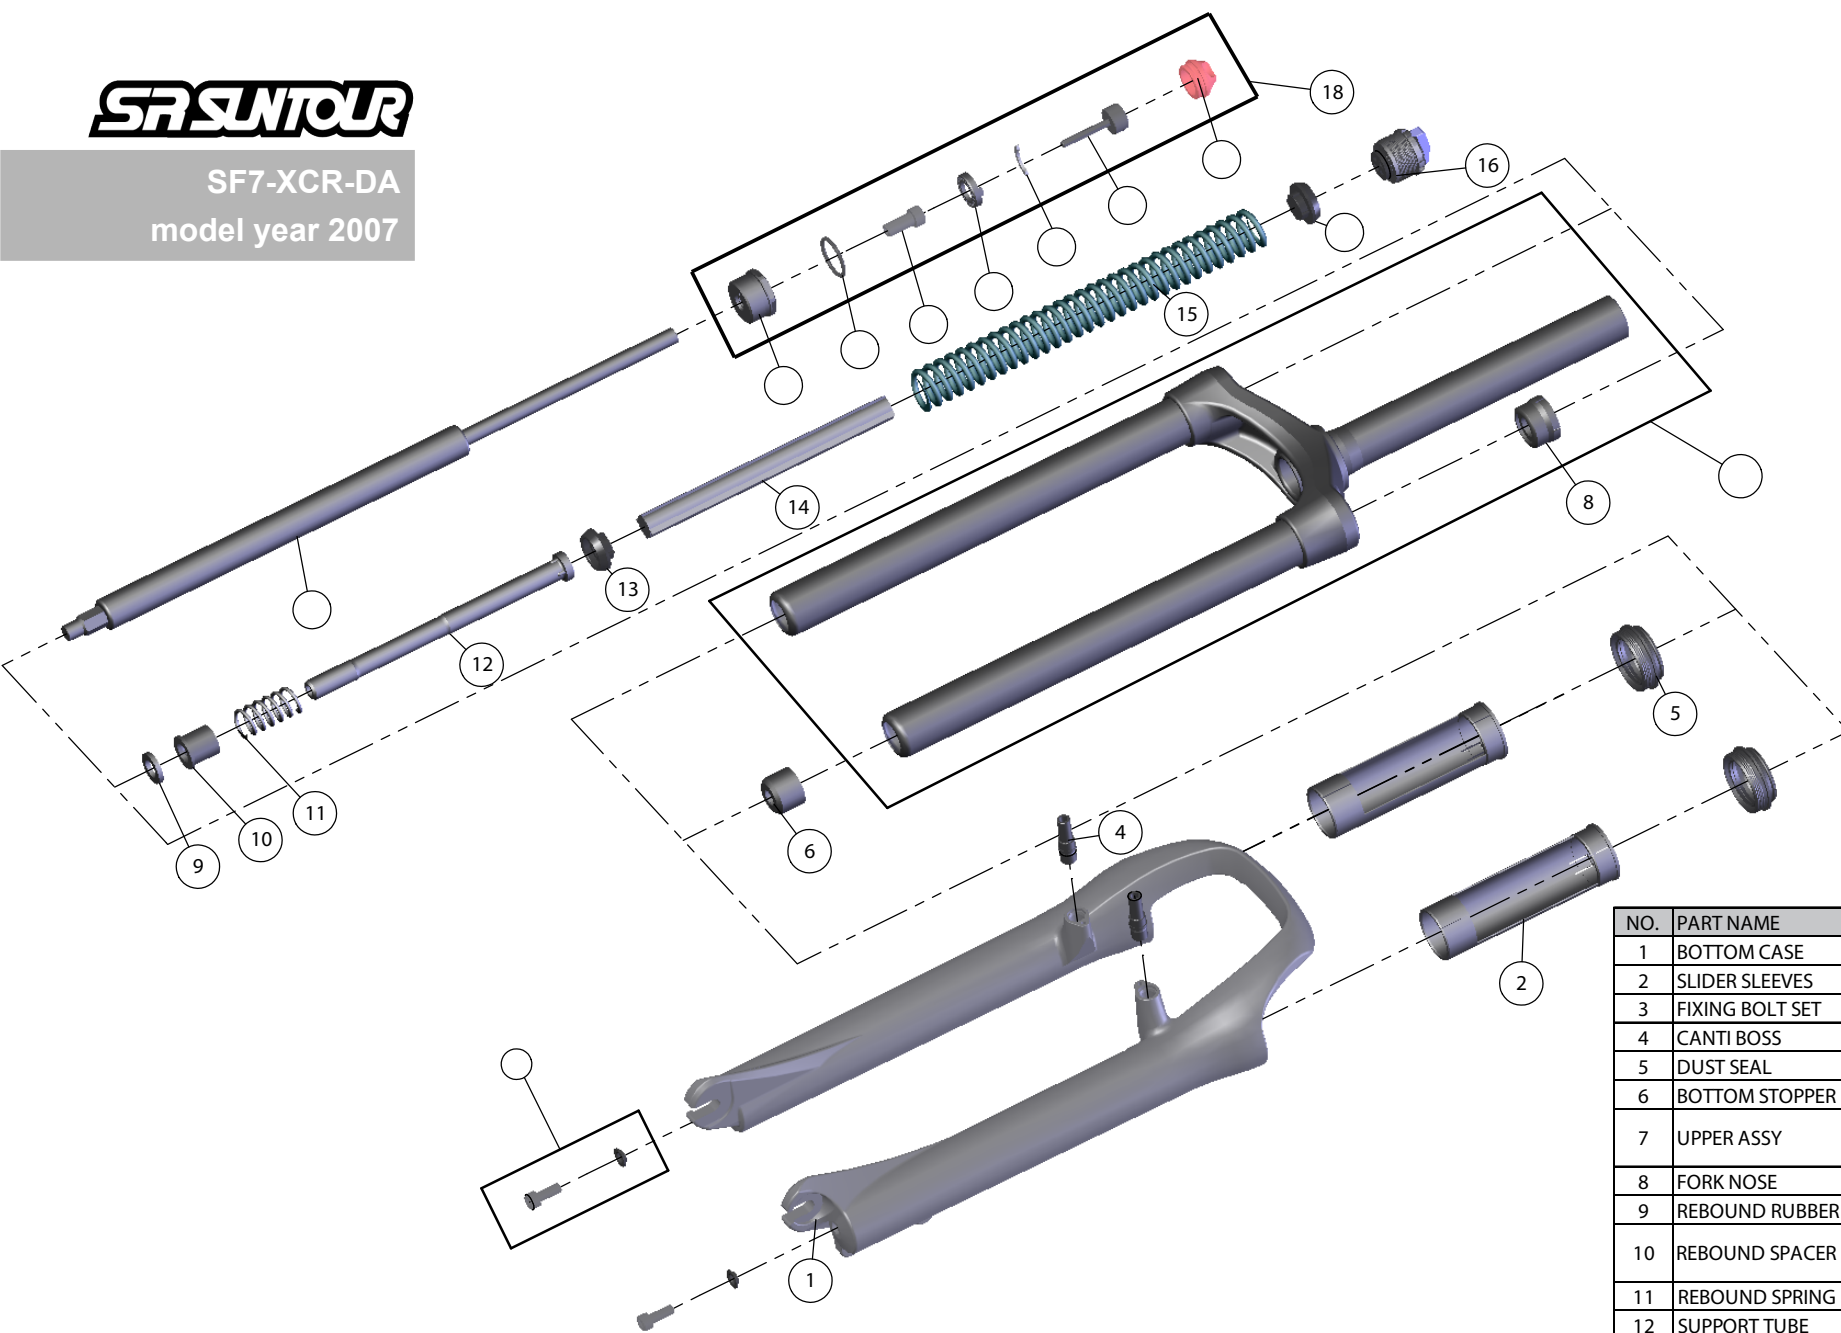

# SASUNTOUR

SF7-XCR-DA  
model year 2007

NO.	PART NAME	PART CODE	80	100	120	QT
1	BOTTOM CASE	FPB166	*	*	*	1
2	SLIDER SLEEVES	FEE449	*	*	*	2
3	FIXING BOLT SET	FKA044	*	*	*	2
4	CANTI BOSS	FSB240-20	*	*	*	2
5	DUST SEAL	FAA070-10	*	*	*	2
6	BOTTOM STOPPER	FEE208	*	*	*	1
7	UPPER ASSY	FKE-144-01	*	*		1
		FKE144-00			*	1
8	FORK NOSE	FEE-152	*	*	*	1
9	REBOUND RUBBER	FEP053	*	*	*	1
10	REBOUND SPACER	FEE286-10	*			2
				*		1
11	REBOUND SPRING	FEP189-20	*	*	*	1
12	SUPPORT TUBE	FEE527	*	*	*	1
13	SPRING GUIDE	FEE434	*	*	*	2
14	DAMPER	FEP249-10	*	*	*	1
15	MAIN SPRING	FEP252-70	*			1
		FEP251-80		*		1
		FEP236-80			*	1
16	ADJUST CAP ASSY	FKE052-03	*	*	*	1
17	DAMPER UNIT	FUN024-21	*	*	*	1
18	ADJUST CAP ASSY	FKE027-63	*	*	*	1