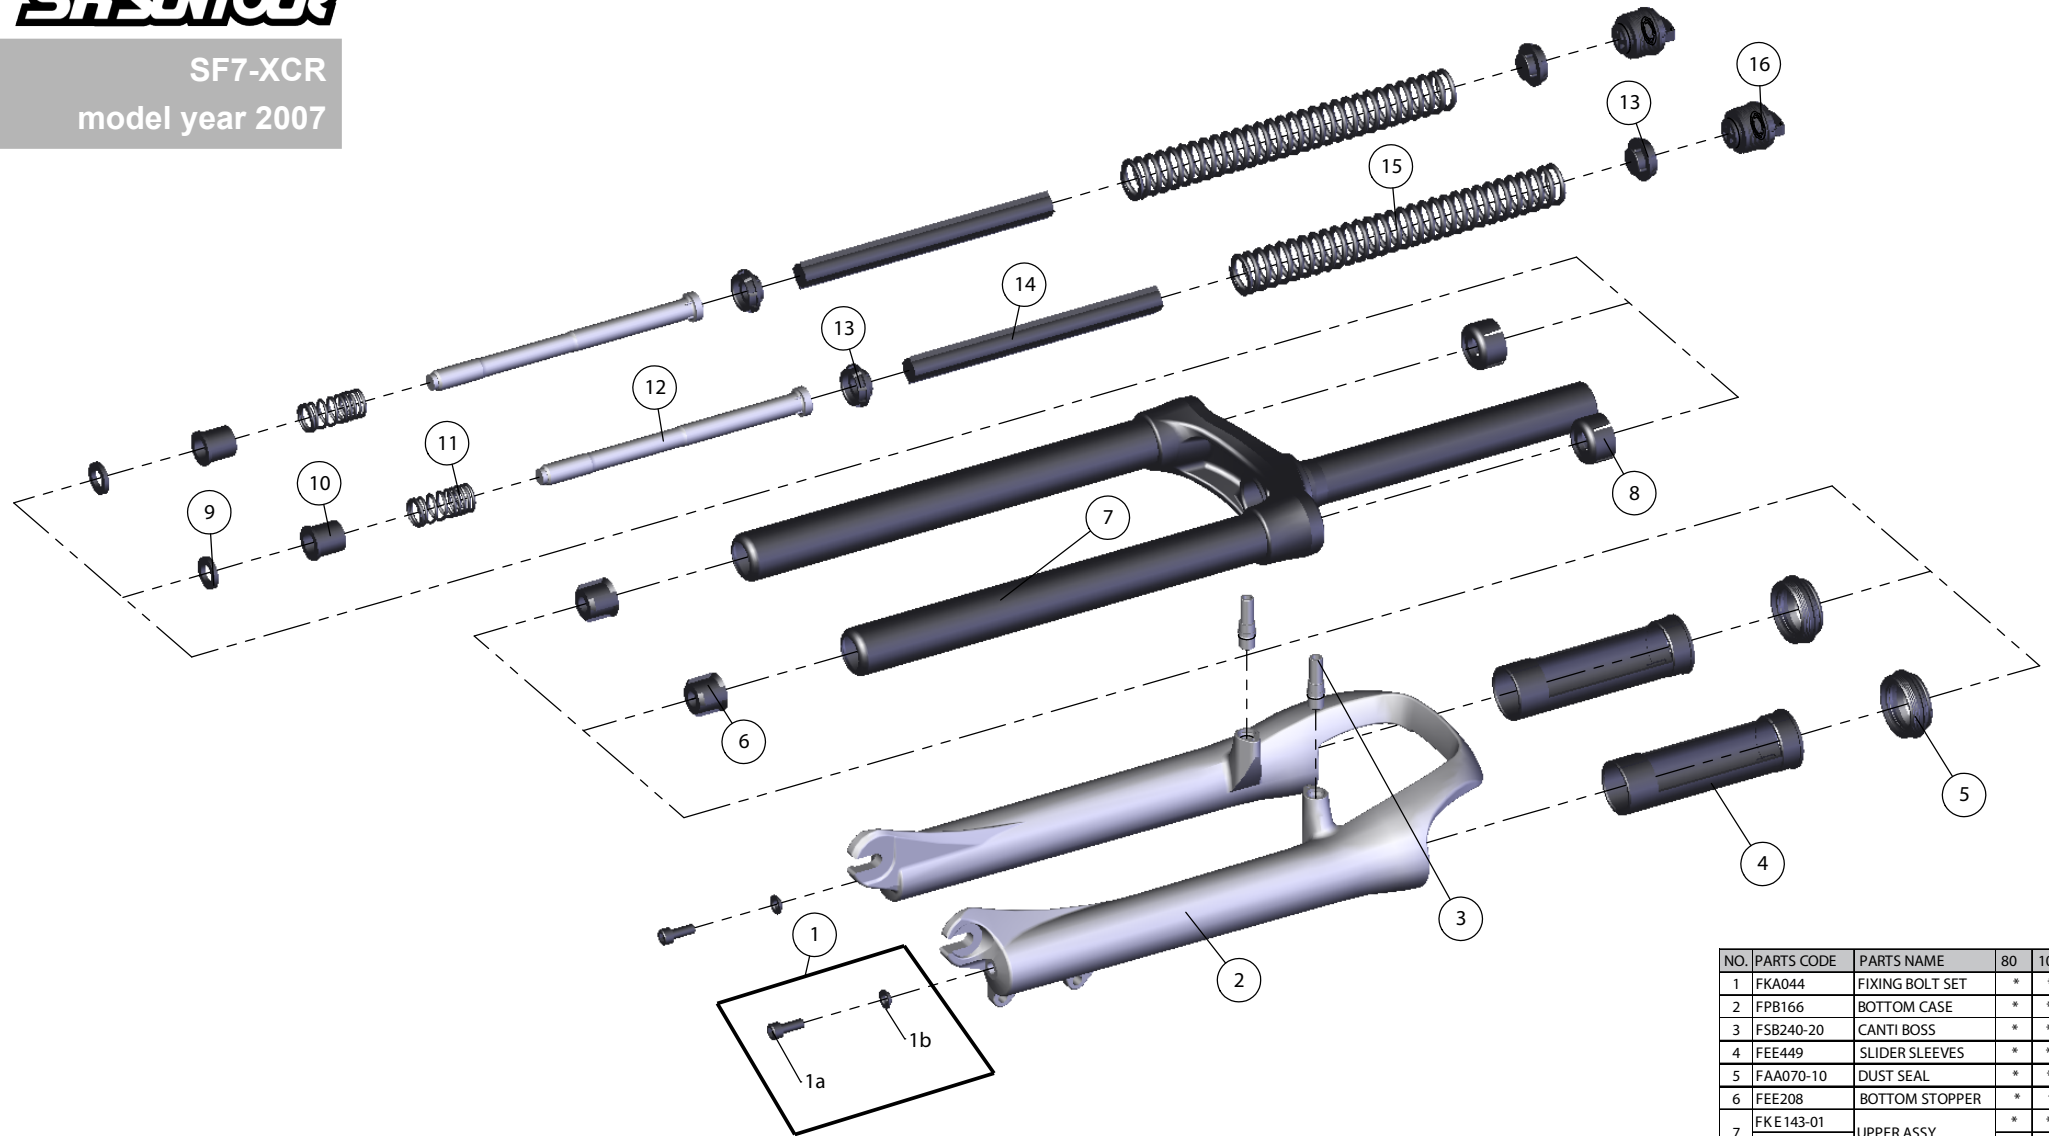

SUNTOUR

SF7-XCR

model year 2007

NO.	PARTS CODE	PARTS NAME	80	100	120	QT
1	FKA044	FIXING BOLT SET	*	*	*	2
2	FPB166	BOTTOM CASE	*	*	*	1
3	FSB240-20	CANTI BOSS	*	*	*	2
4	FEE449	SLIDER SLEEVES	*	*	*	2
5	FAA070-10	DUST SEAL	*	*	*	2
6	FEE208	BOTTOM STOPPER	*	*	*	2
7	FKE143-01 FKE143-00	UPPER ASSY	*	*		1 1
8	FEE152	FORK NOSE	*	*	*	2
9	FEP053	REBOUND RUBBER	*	*	*	2
10	FEE286-10	REBOUND SPACER	*			4 2
11	FEP058-20	REBOUND SPRING	*	*	*	2
12	FEE527	SUPPORT TUBE	*	*	*	2
13	FEE434	SPRING GUIDE	*	*	*	4
14	FEP249-10	DAMPER	*	*	*	2
15	FEP252-30 FEP251-20 FEP236-30	MAIN SPRING	*			2 2 2
16	FKE052-03	ADJUSTER ASSY	*	*	*	2