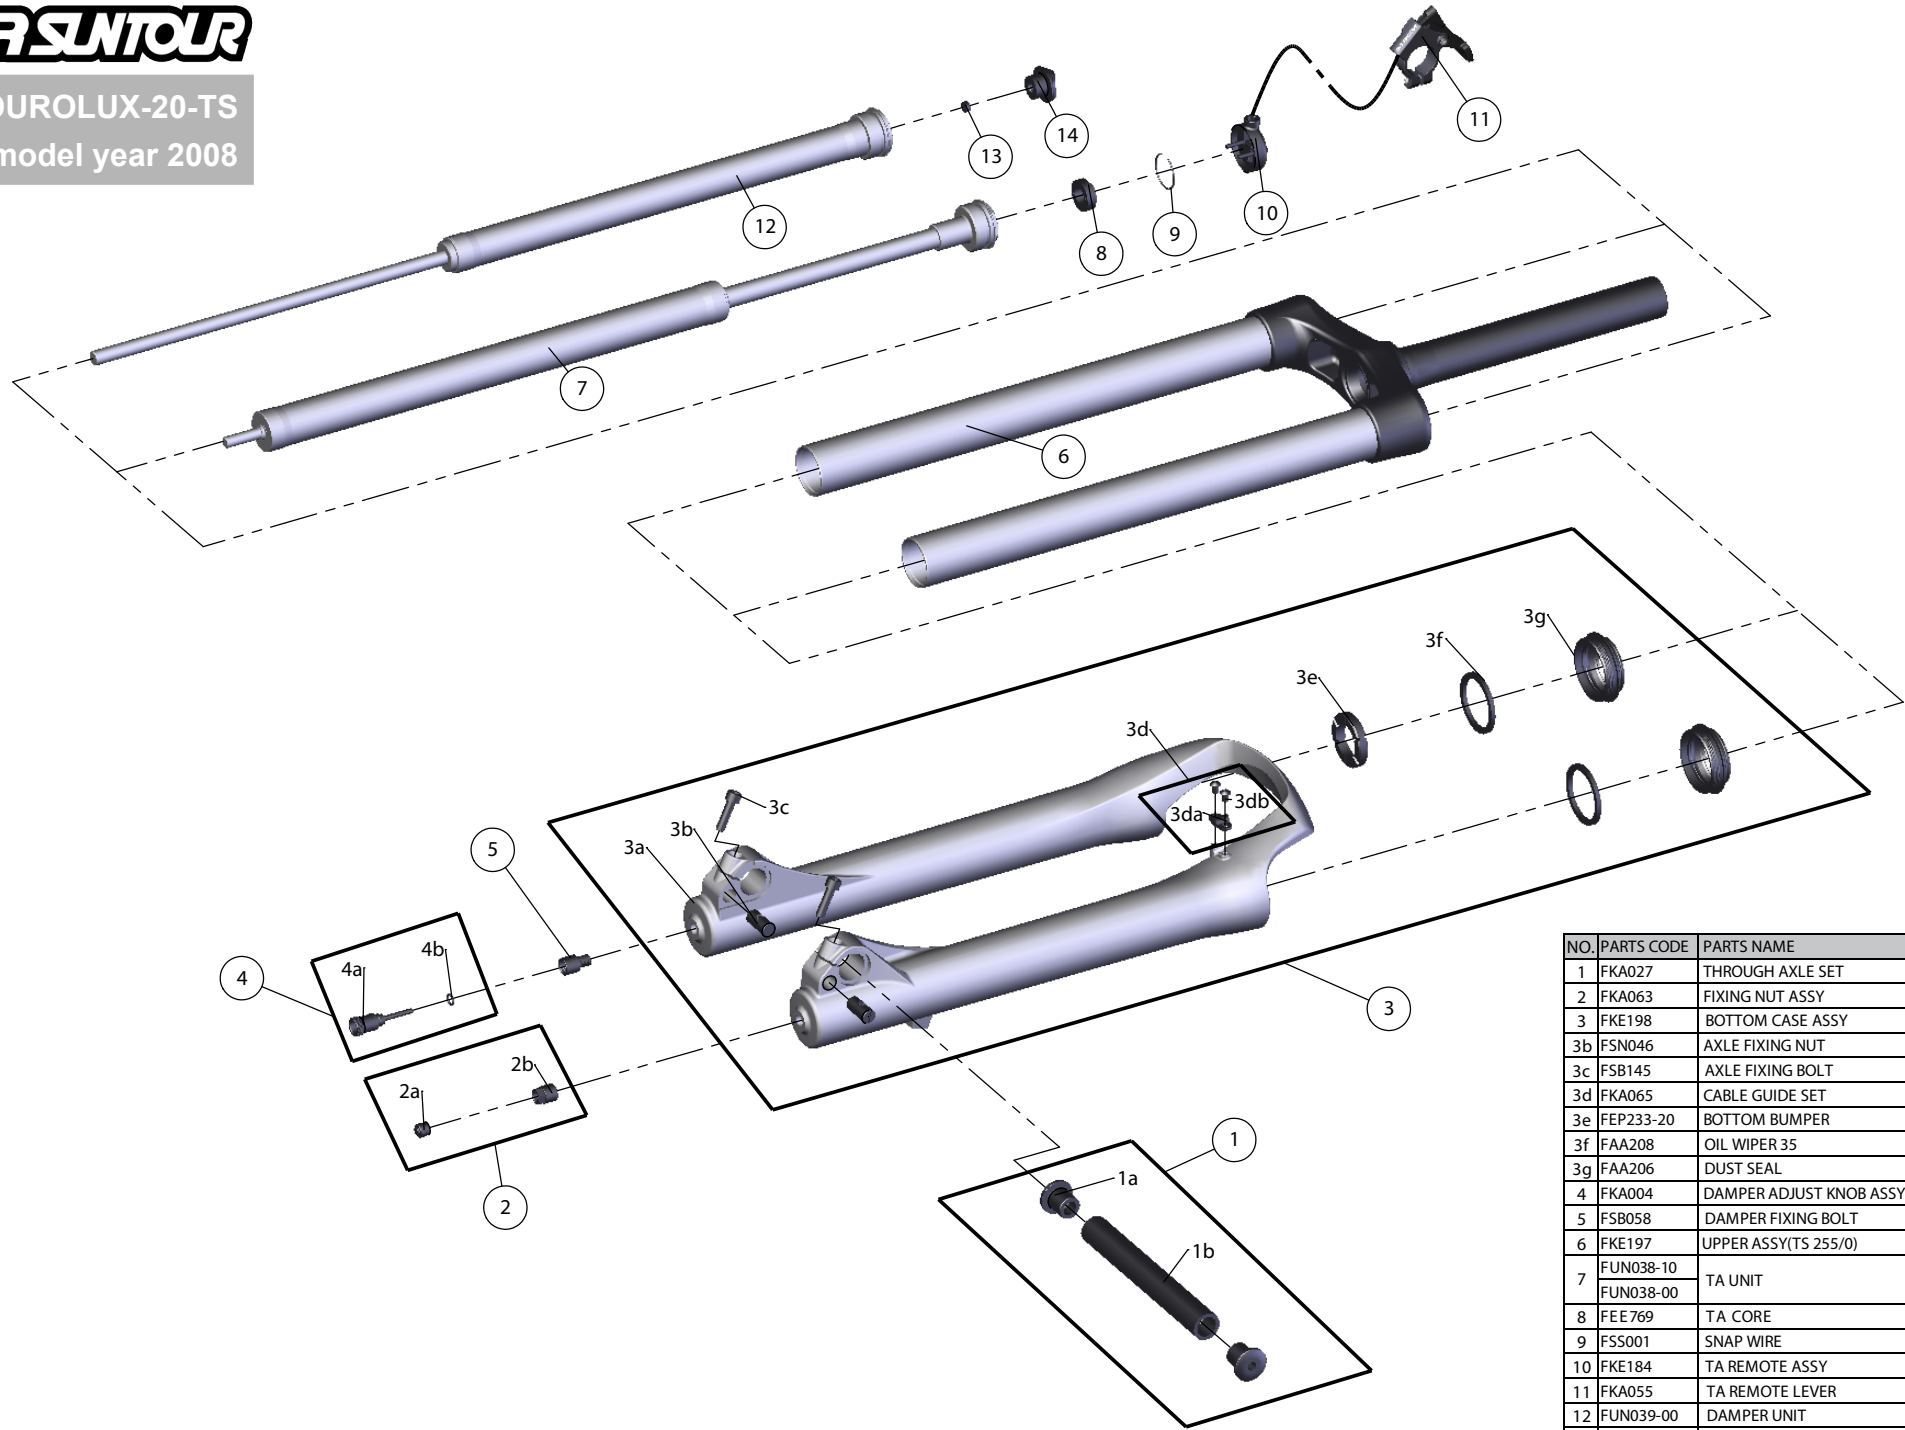

SUNTOUR

SF8-DUROLUX-20-TS
model year 2008

| NO. | PARTS CODE | PARTS NAME | 160 | 180 | QT |
|-----|------------|-------------------------|-----|-----|----|
| 1 | FKA027 | THROUGH AXLE SET | * | * | 1 |
| 2 | FKA063 | FIXING NUT ASSY | * | * | 1 |
| 3 | FKE198 | BOTTOM CASE ASSY | * | * | 1 |
| 3b | FSN046 | AXLE FIXING NUT | * | * | 2 |
| 3c | FSB145 | AXLE FIXING BOLT | * | * | 2 |
| 3d | FKA065 | CABLE GUIDE SET | * | * | 1 |
| 3e | FEP233-20 | BOTTOM BUMPER | * | * | 1 |
| 3f | FAA208 | OIL WIPER 35 | * | * | 2 |
| 3g | FAA206 | DUST SEAL | * | * | 2 |
| 4 | FKA004 | DAMPER ADJUST KNOB ASSY | * | * | 1 |
| 5 | FSB058 | DAMPER FIXING BOLT | * | * | 1 |
| 6 | FKE197 | UPPER ASSY(TS 255/0) | * | * | 1 |
| 7 | FUN038-10 | TA UNIT | * | * | 1 |
| | FUN038-00 | | * | * | 1 |
| 8 | FEE769 | TA CORE | * | * | 1 |
| 9 | FSS001 | SNAP WIRE | * | * | 1 |
| 10 | FKE184 | TA REMOTE ASSY | * | * | 1 |
| 11 | FKA055 | TA REMOTE LEVER | * | * | 1 |
| 12 | FUN039-00 | DAMPER UNIT | * | * | 1 |
| 13 | FAA118 | VALVE CAP SEAL | * | * | 1 |
| 14 | FAA121-02 | VALVE CAP | * | * | 1 |