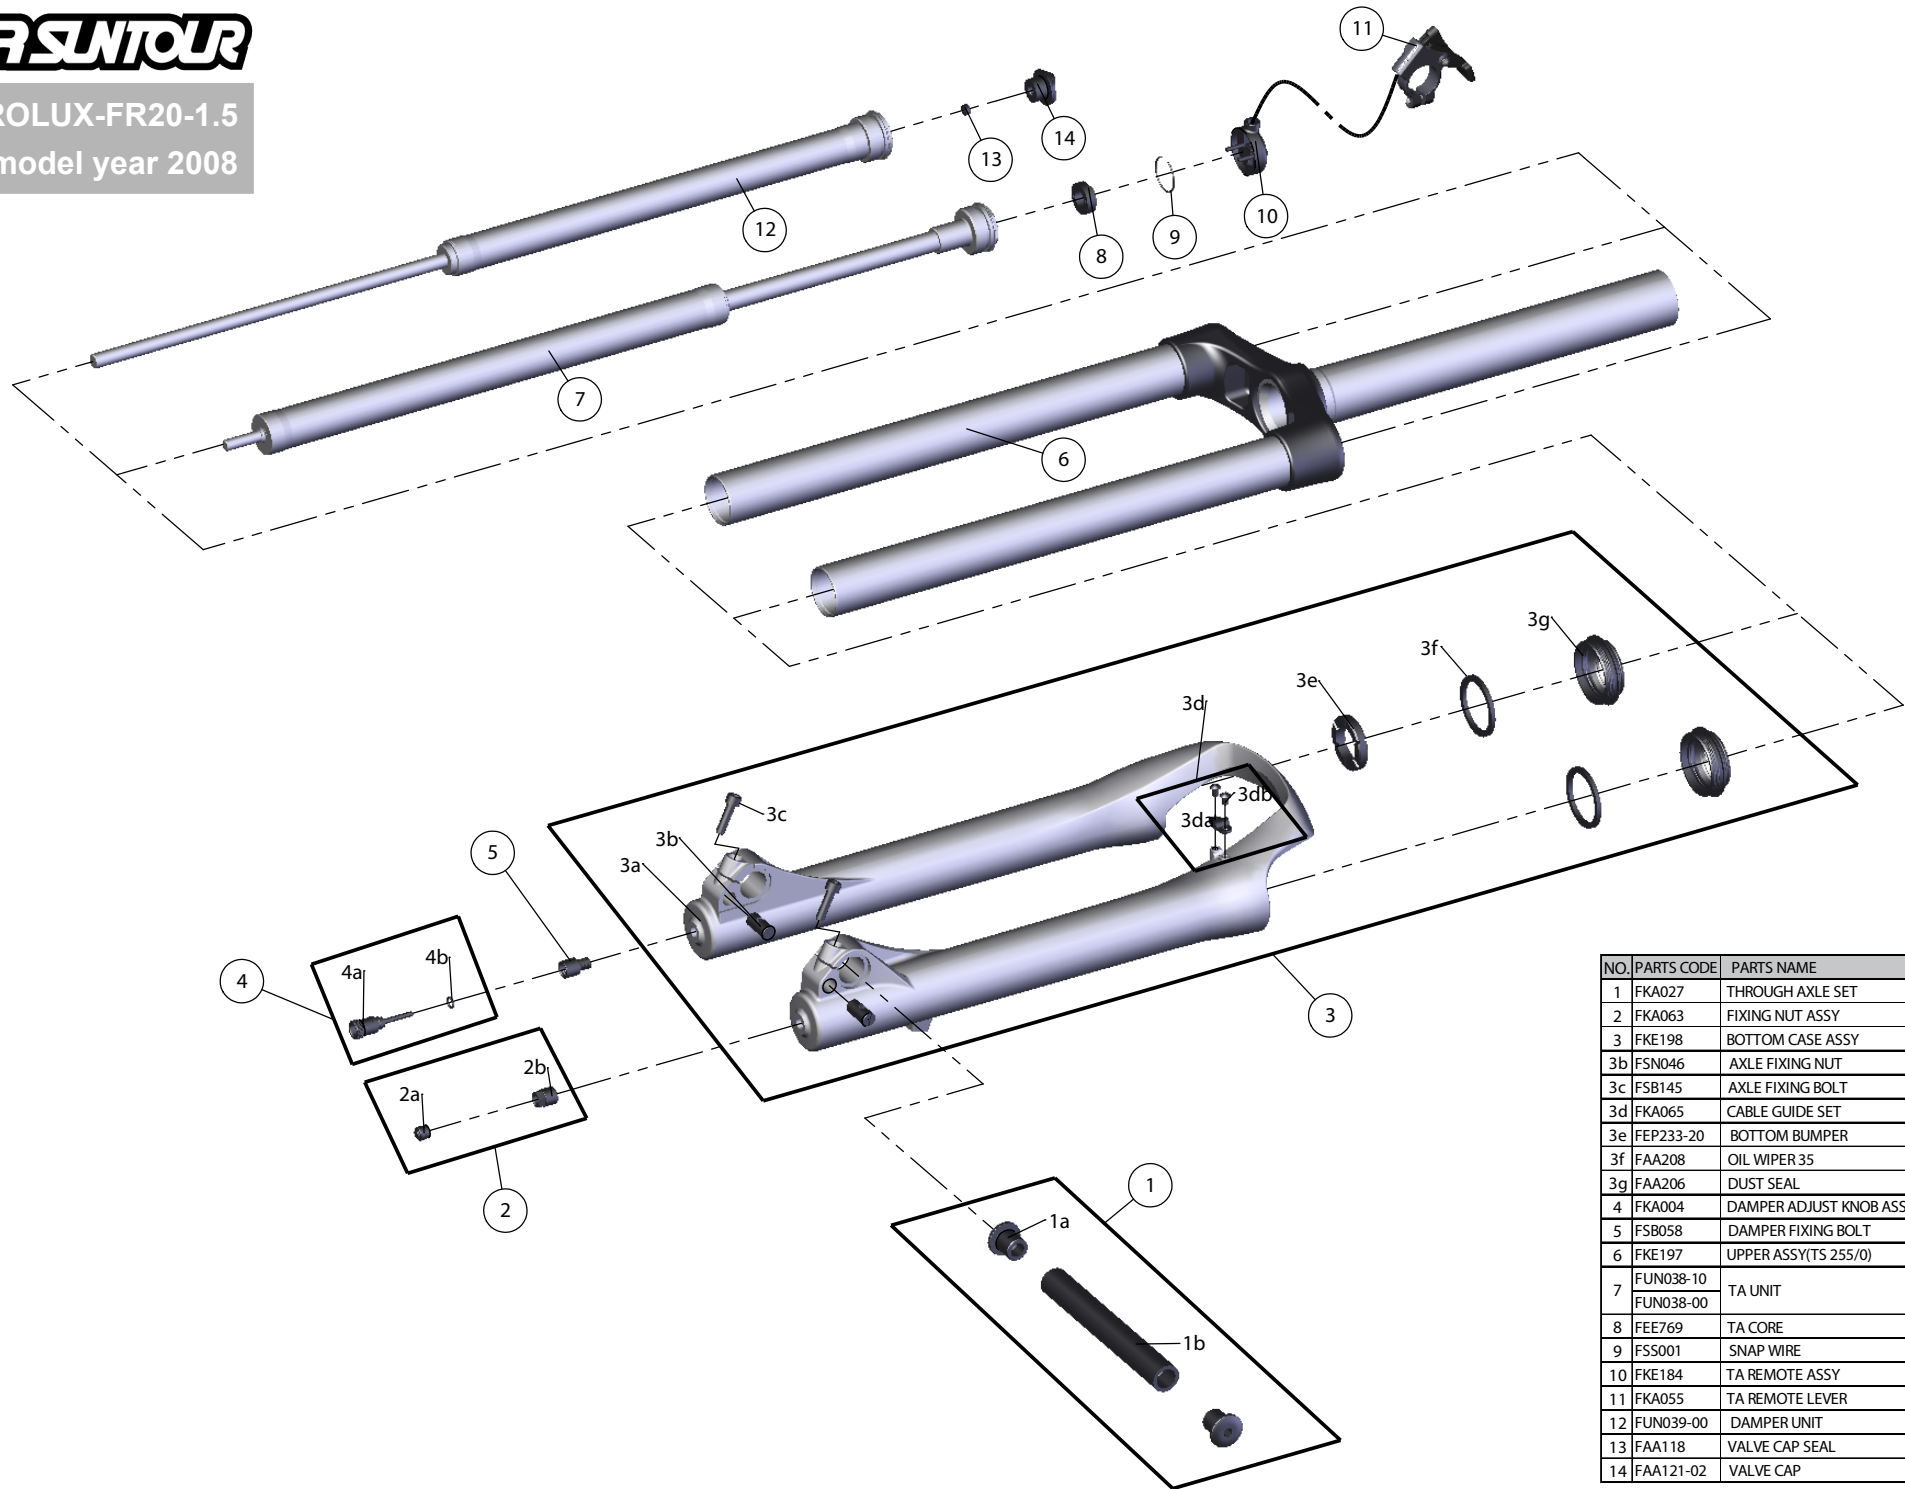

SUNTOUR

SF8-DUROLUX-FR20-1.5
model year 2008

NO.	PARTS CODE	PARTS NAME	160	180	QT
1	FKA027	THROUGH AXLE SET	*	*	1
2	FKA063	FIXING NUT ASSY	*	*	1
3	FKE198	BOTTOM CASE ASSY	*	*	1
3b	FSN046	AXLE FIXING NUT	*	*	2
3c	FSB145	AXLE FIXING BOLT	*	*	2
3d	FKA065	CABLE GUIDE SET	*	*	1
3e	FEP233-20	BOTTOM BUMPER	*	*	1
3f	FAA208	OIL WIPER 35	*	*	2
3g	FAA206	DUST SEAL	*	*	2
4	FKA004	DAMPER ADJUST KNOB ASSY	*	*	1
5	FSB058	DAMPER FIXING BOLT	*	*	1
6	FKE197	UPPER ASSY(TS 255/0)	*	*	1
7	FUN038-10 FUN038-00	TA UNIT	*	*	1 1
8	FEE769	TA CORE	*	*	1
9	FSS001	SNAP WIRE	*	*	1
10	FKE184	TA REMOTE ASSY	*	*	1
11	FKA055	TA REMOTE LEVER	*	*	1
12	FUN039-00	DAMPER UNIT	*	*	1
13	FAA118	VALVE CAP SEAL	*	*	1
14	FAA121-02	VALVE CAP	*	*	1