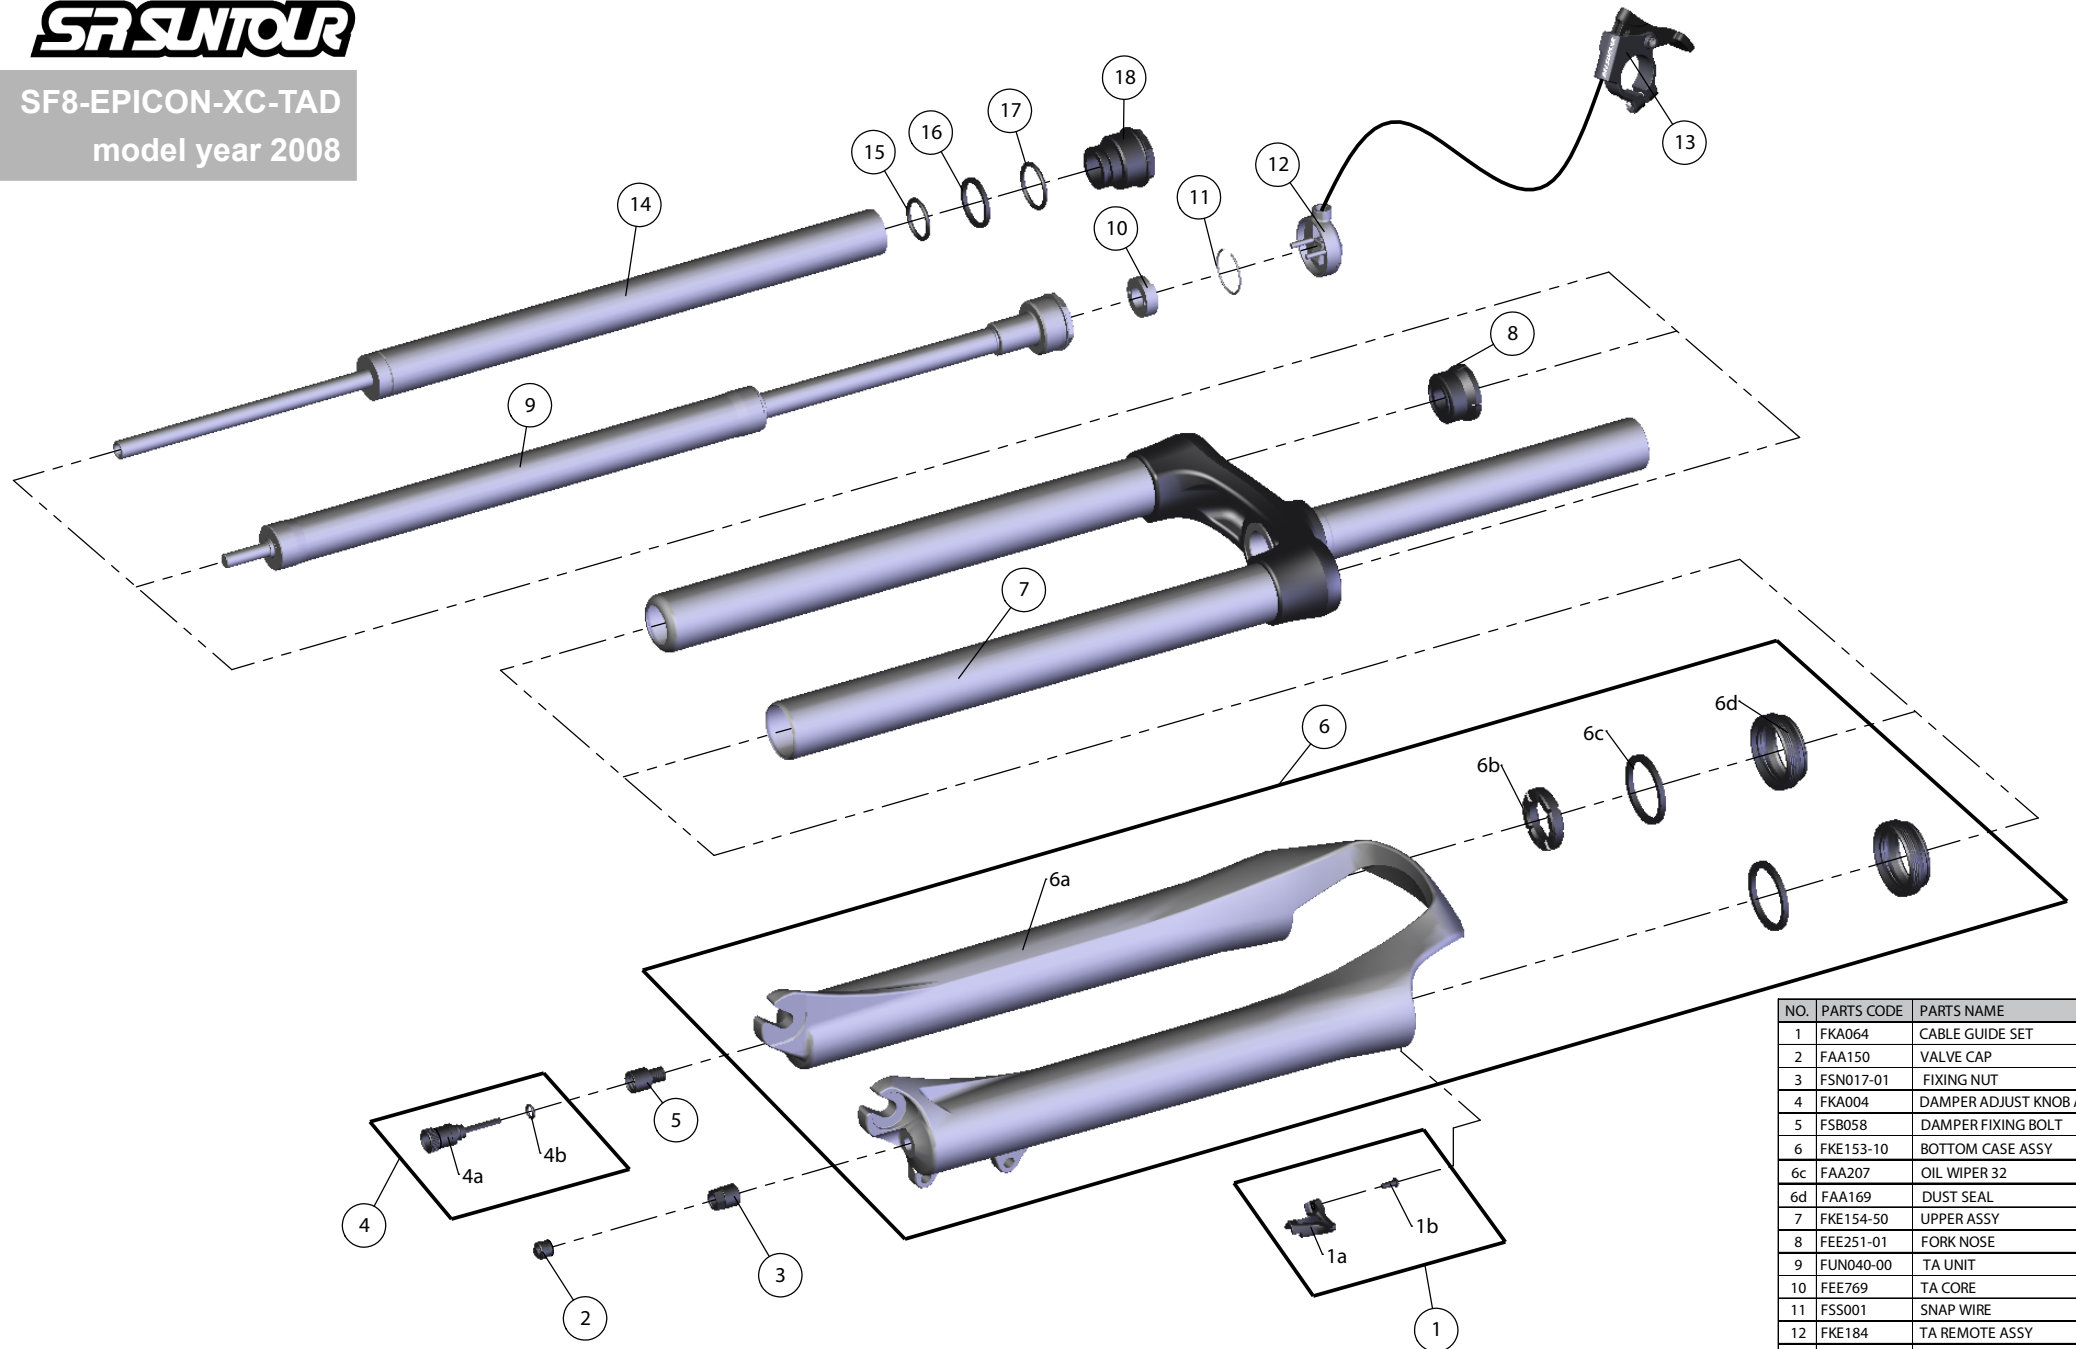

SUNTOUR

SF8-EPICON-XC-TAD
model year 2008

NO.	PARTS CODE	PARTS NAME	QT
1	FKA064	CABLE GUIDE SET	1
2	FAA150	VALVE CAP	1
3	FSN017-01	FIXING NUT	1
4	FKA004	DAMPER ADJUST KNOB ASSY	1
5	FSB058	DAMPER FIXING BOLT	1
6	FKE153-10	BOTTOM CASE ASSY	1
6c	FAA207	OIL WIPER 32	2
6d	FAA169	DUST SEAL	2
7	FKE154-50	UPPER ASSY	1
8	FEE251-01	FORK NOSE	1
9	FUN040-00	TA UNIT	1
10	FEE769	TA CORE	1
11	FSS001	SNAP WIRE	1
12	FKE184	TA REMOTE ASSY	1
13	FKA055	TA REMOTE LEVER	1
14	FKE079-26	DAMPER CYLINDER ASSY	1
15	FAA096	O RING	1
16	FEE254	TOP WASHER	1
17	FAA072	O RING	1
18	FEE261-10	DAMPER CAP	1