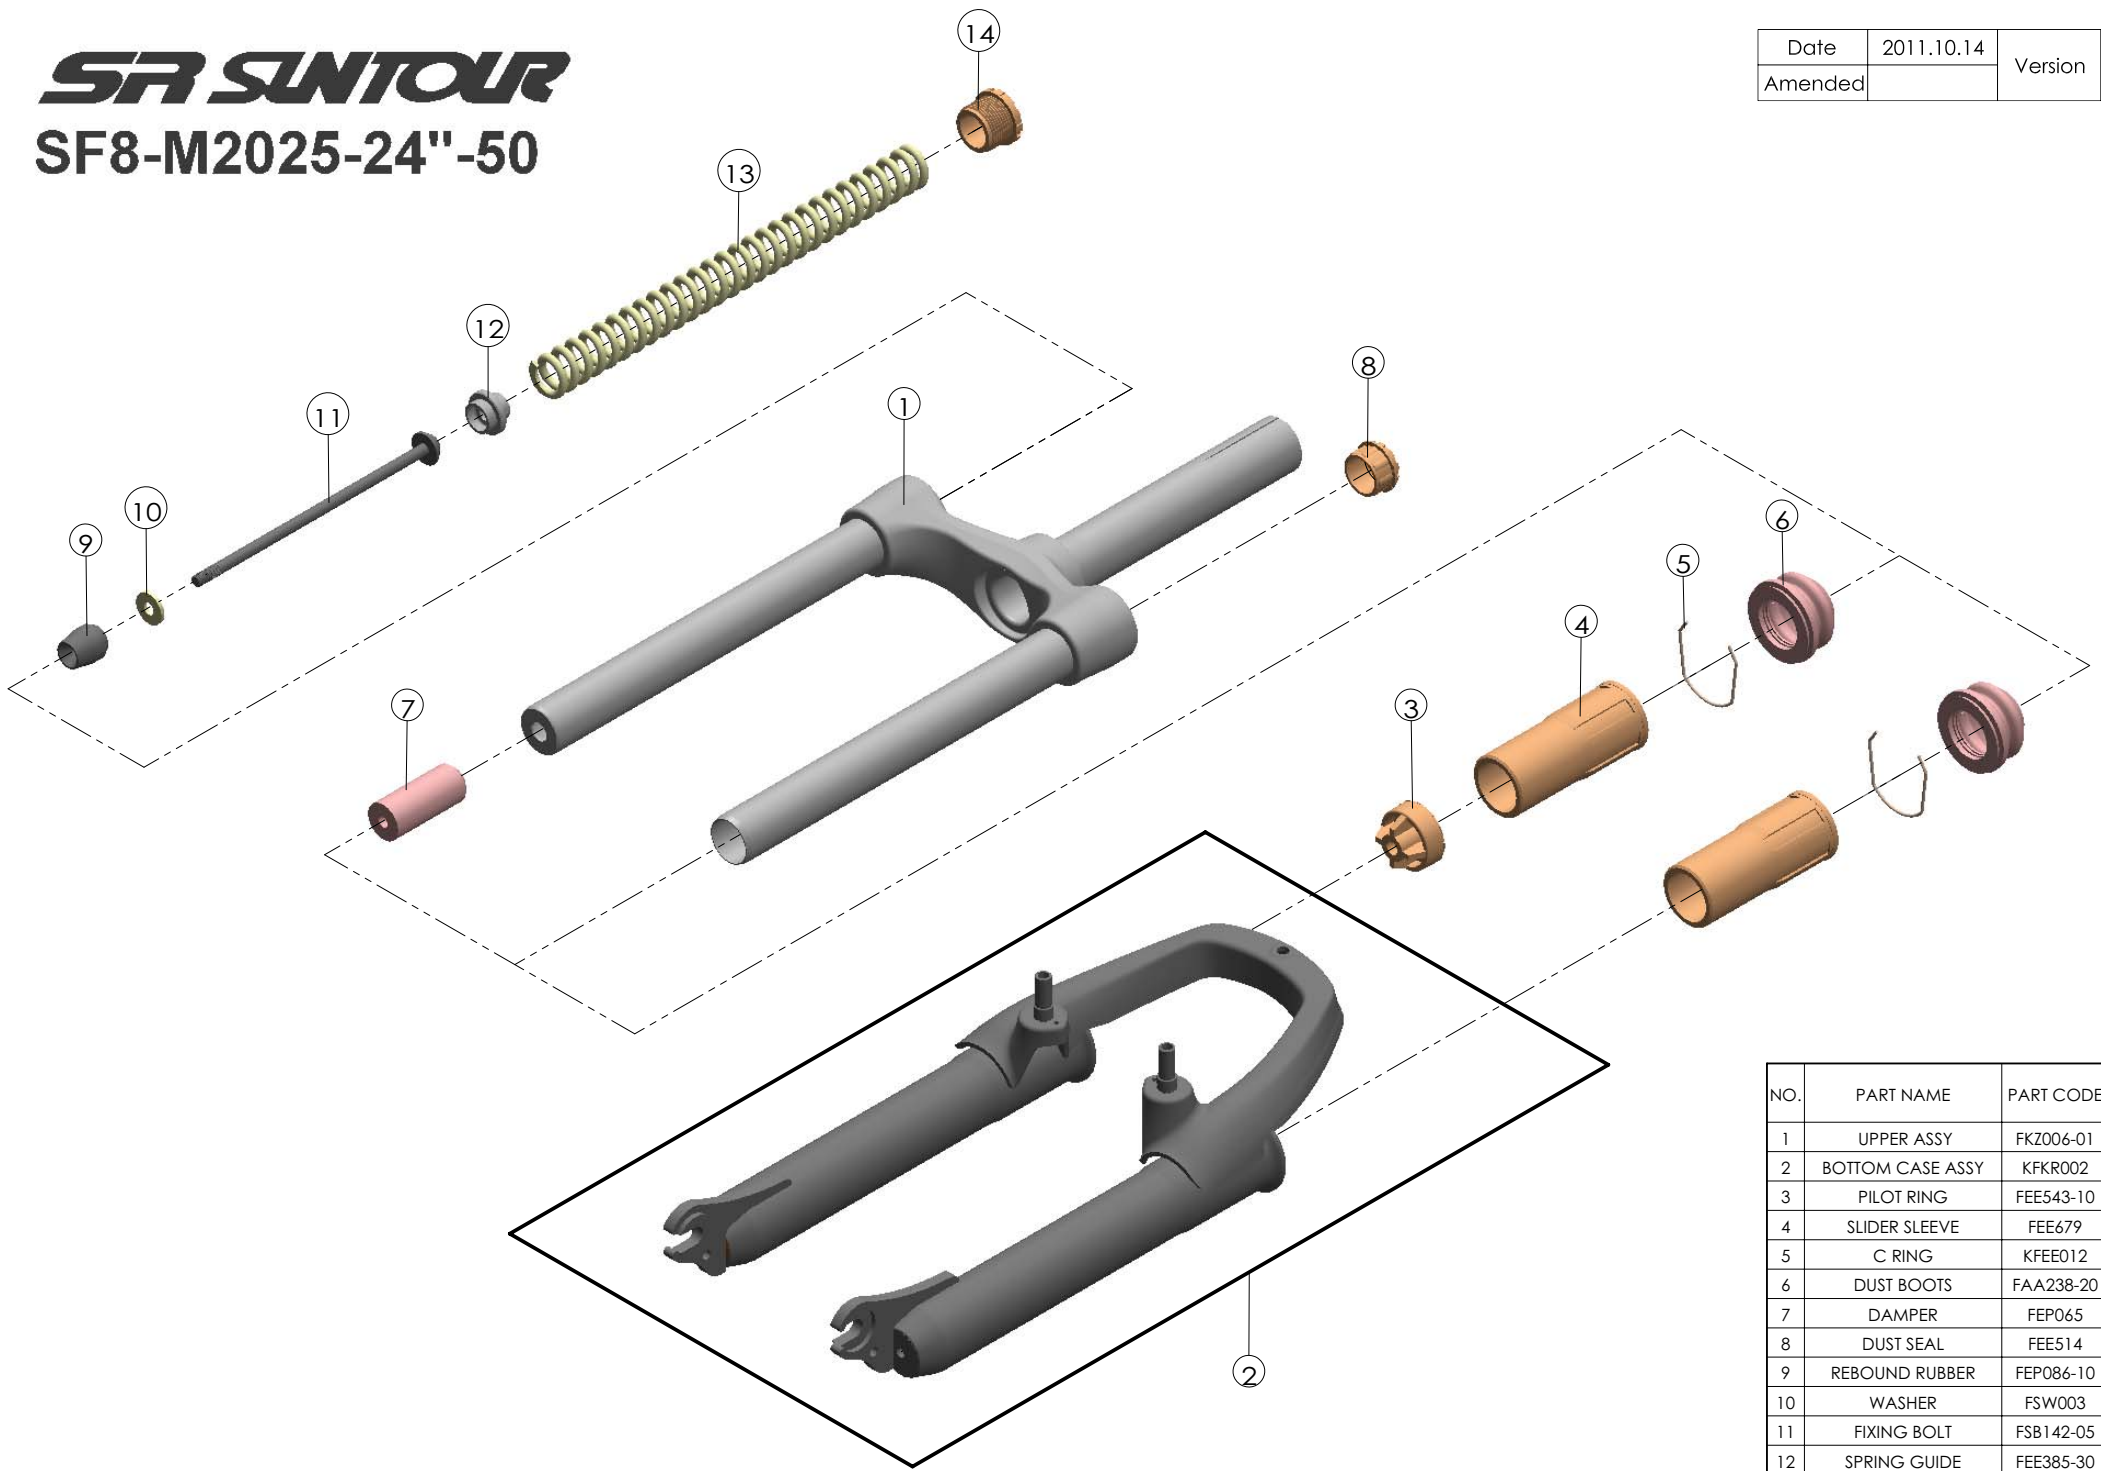

SR SUNTOUR

SF8-M2025-24"-50

Date	2011.10.14	Version	1
Amended			

NO.	PART NAME	PART CODE	QTY.
1	UPPER ASSY	FKZ006-01	1
2	BOTTOM CASE ASSY	KFKR002	1
3	PILOT RING	FEE543-10	1
4	SLIDER SLEEVE	FEE679	2
5	C RING	KFEE012	2
6	DUST BOOTS	FAA238-20	2
7	DAMPER	FEP065	1
8	DUST SEAL	FEE514	1
9	REBOUND RUBBER	FEP086-10	1
10	WASHER	FSW003	1
11	FIXING BOLT	FSB142-05	1
12	SPRING GUIDE	FEE385-30	1
13	MAIN SPRING	FEP457	1
14	ADJUST CAP	FEE675	1