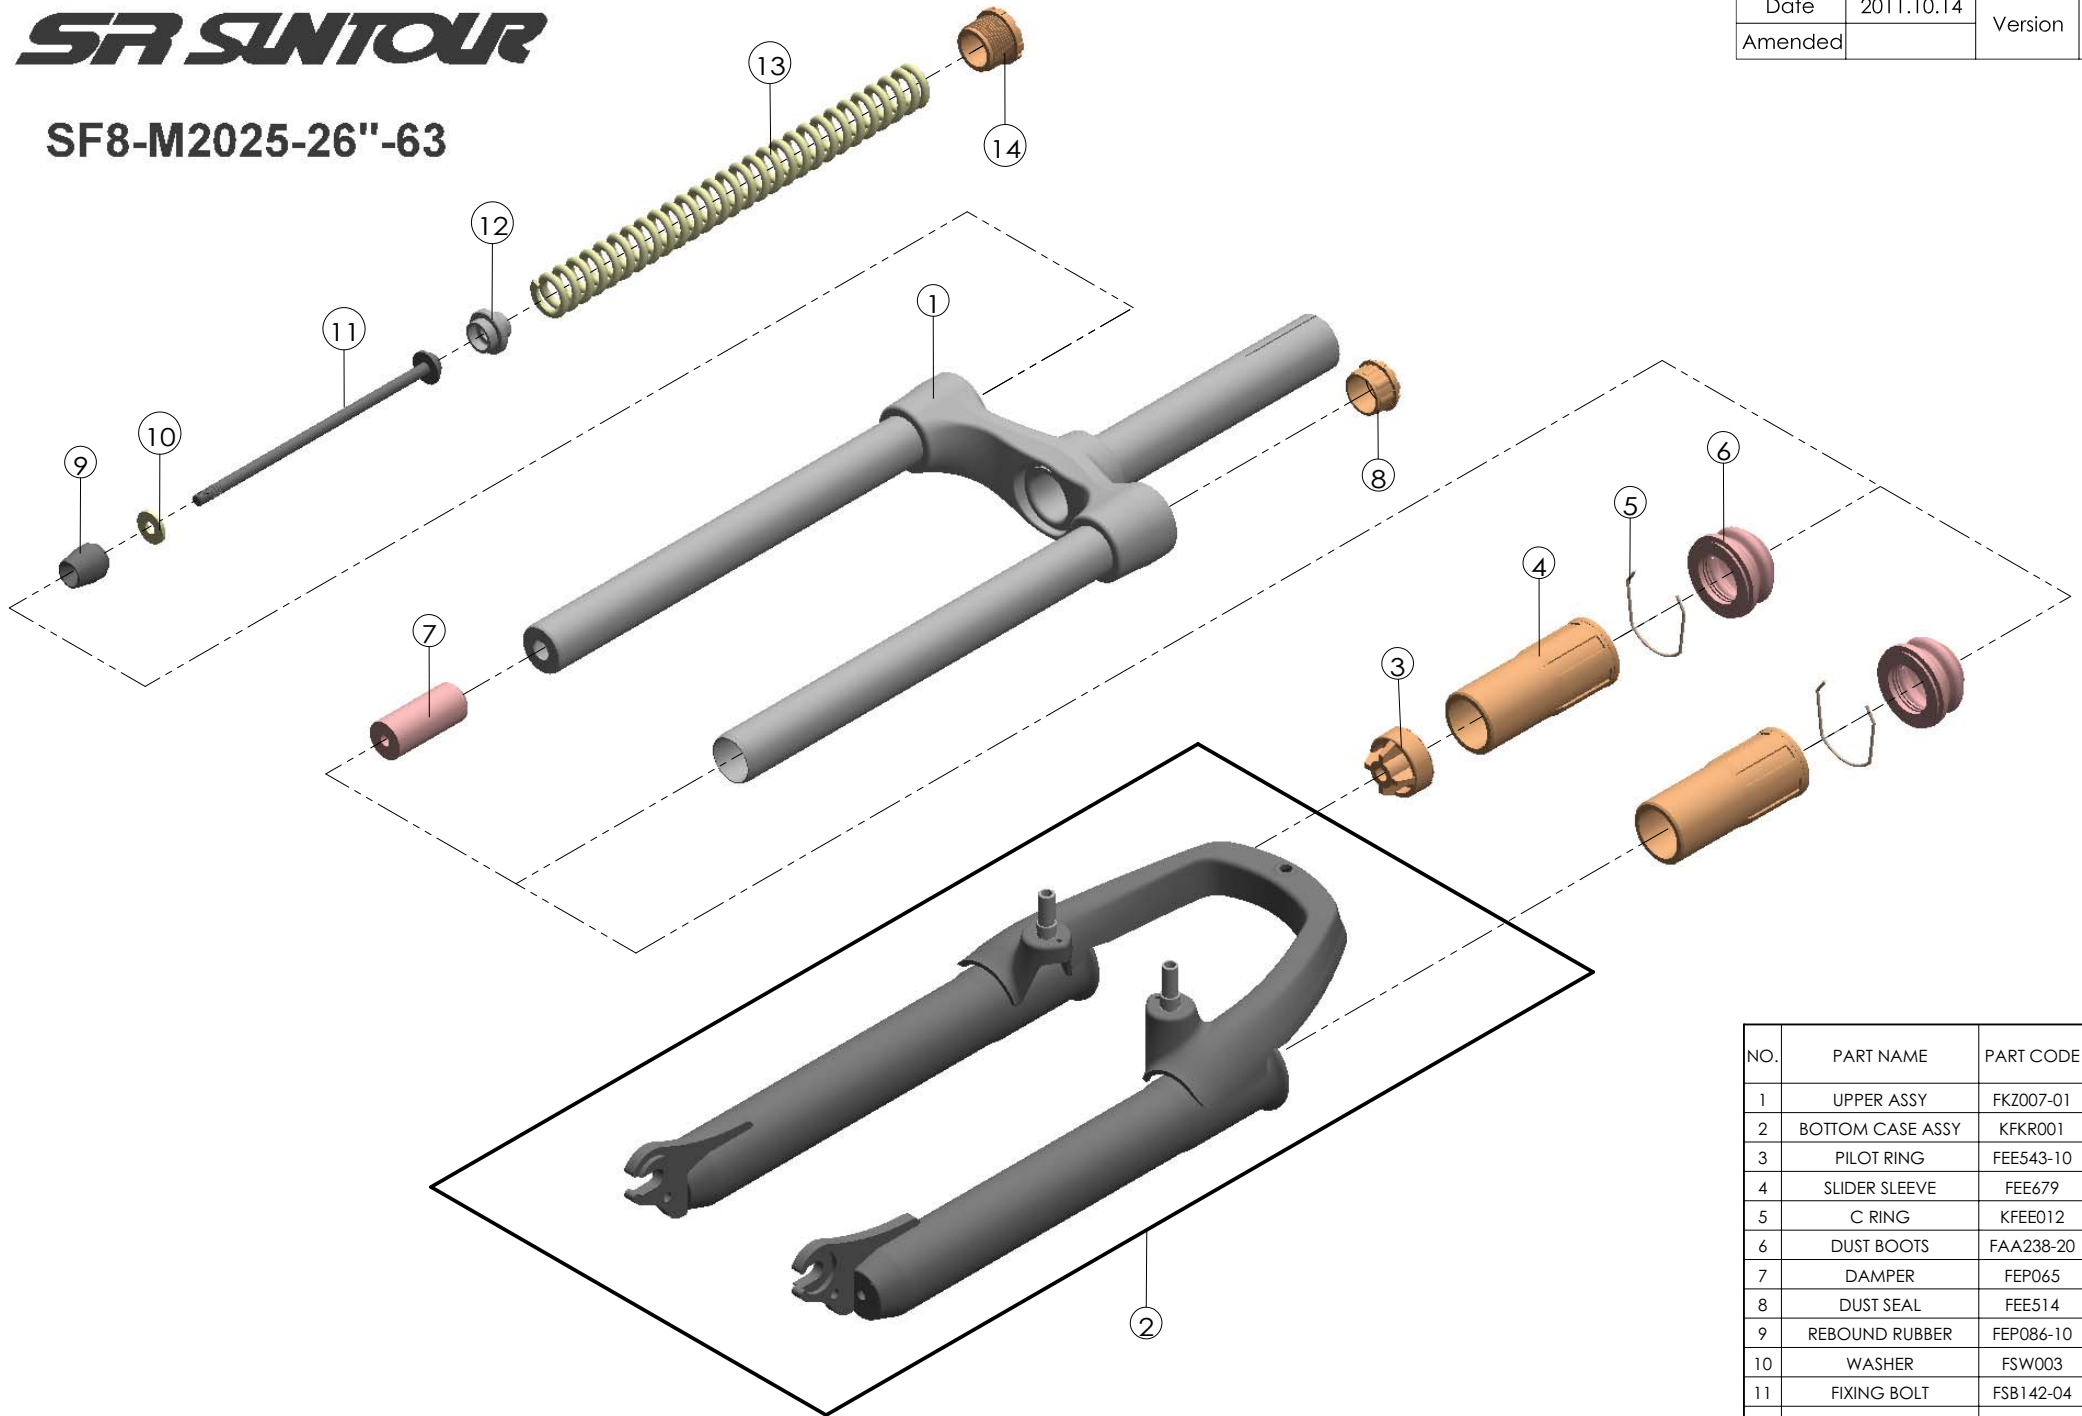

SF8-SUNTOUR

SF8-M2025-26"-63

Date	2011.10.14	Version	1
Amended			

NO.	PART NAME	PART CODE	QTY.
1	UPPER ASSY	FKZ007-01	1
2	BOTTOM CASE ASSY	KFKR001	1
3	PILOT RING	FEE543-10	1
4	SLIDER SLEEVE	FEE679	2
5	C RING	KFEE012	2
6	DUST BOOTS	FAA238-20	2
7	DAMPER	FEP065	1
8	DUST SEAL	FEE514	1
9	REBOUND RUBBER	FEP086-10	1
10	WASHER	FSW003	1
11	FIXING BOLT	FSB142-04	1
12	SPRING GUIDE	FEE385-30	1
13	MAIN SPRING	FEP344	1
14	ADJUST CAP	FEE675	1