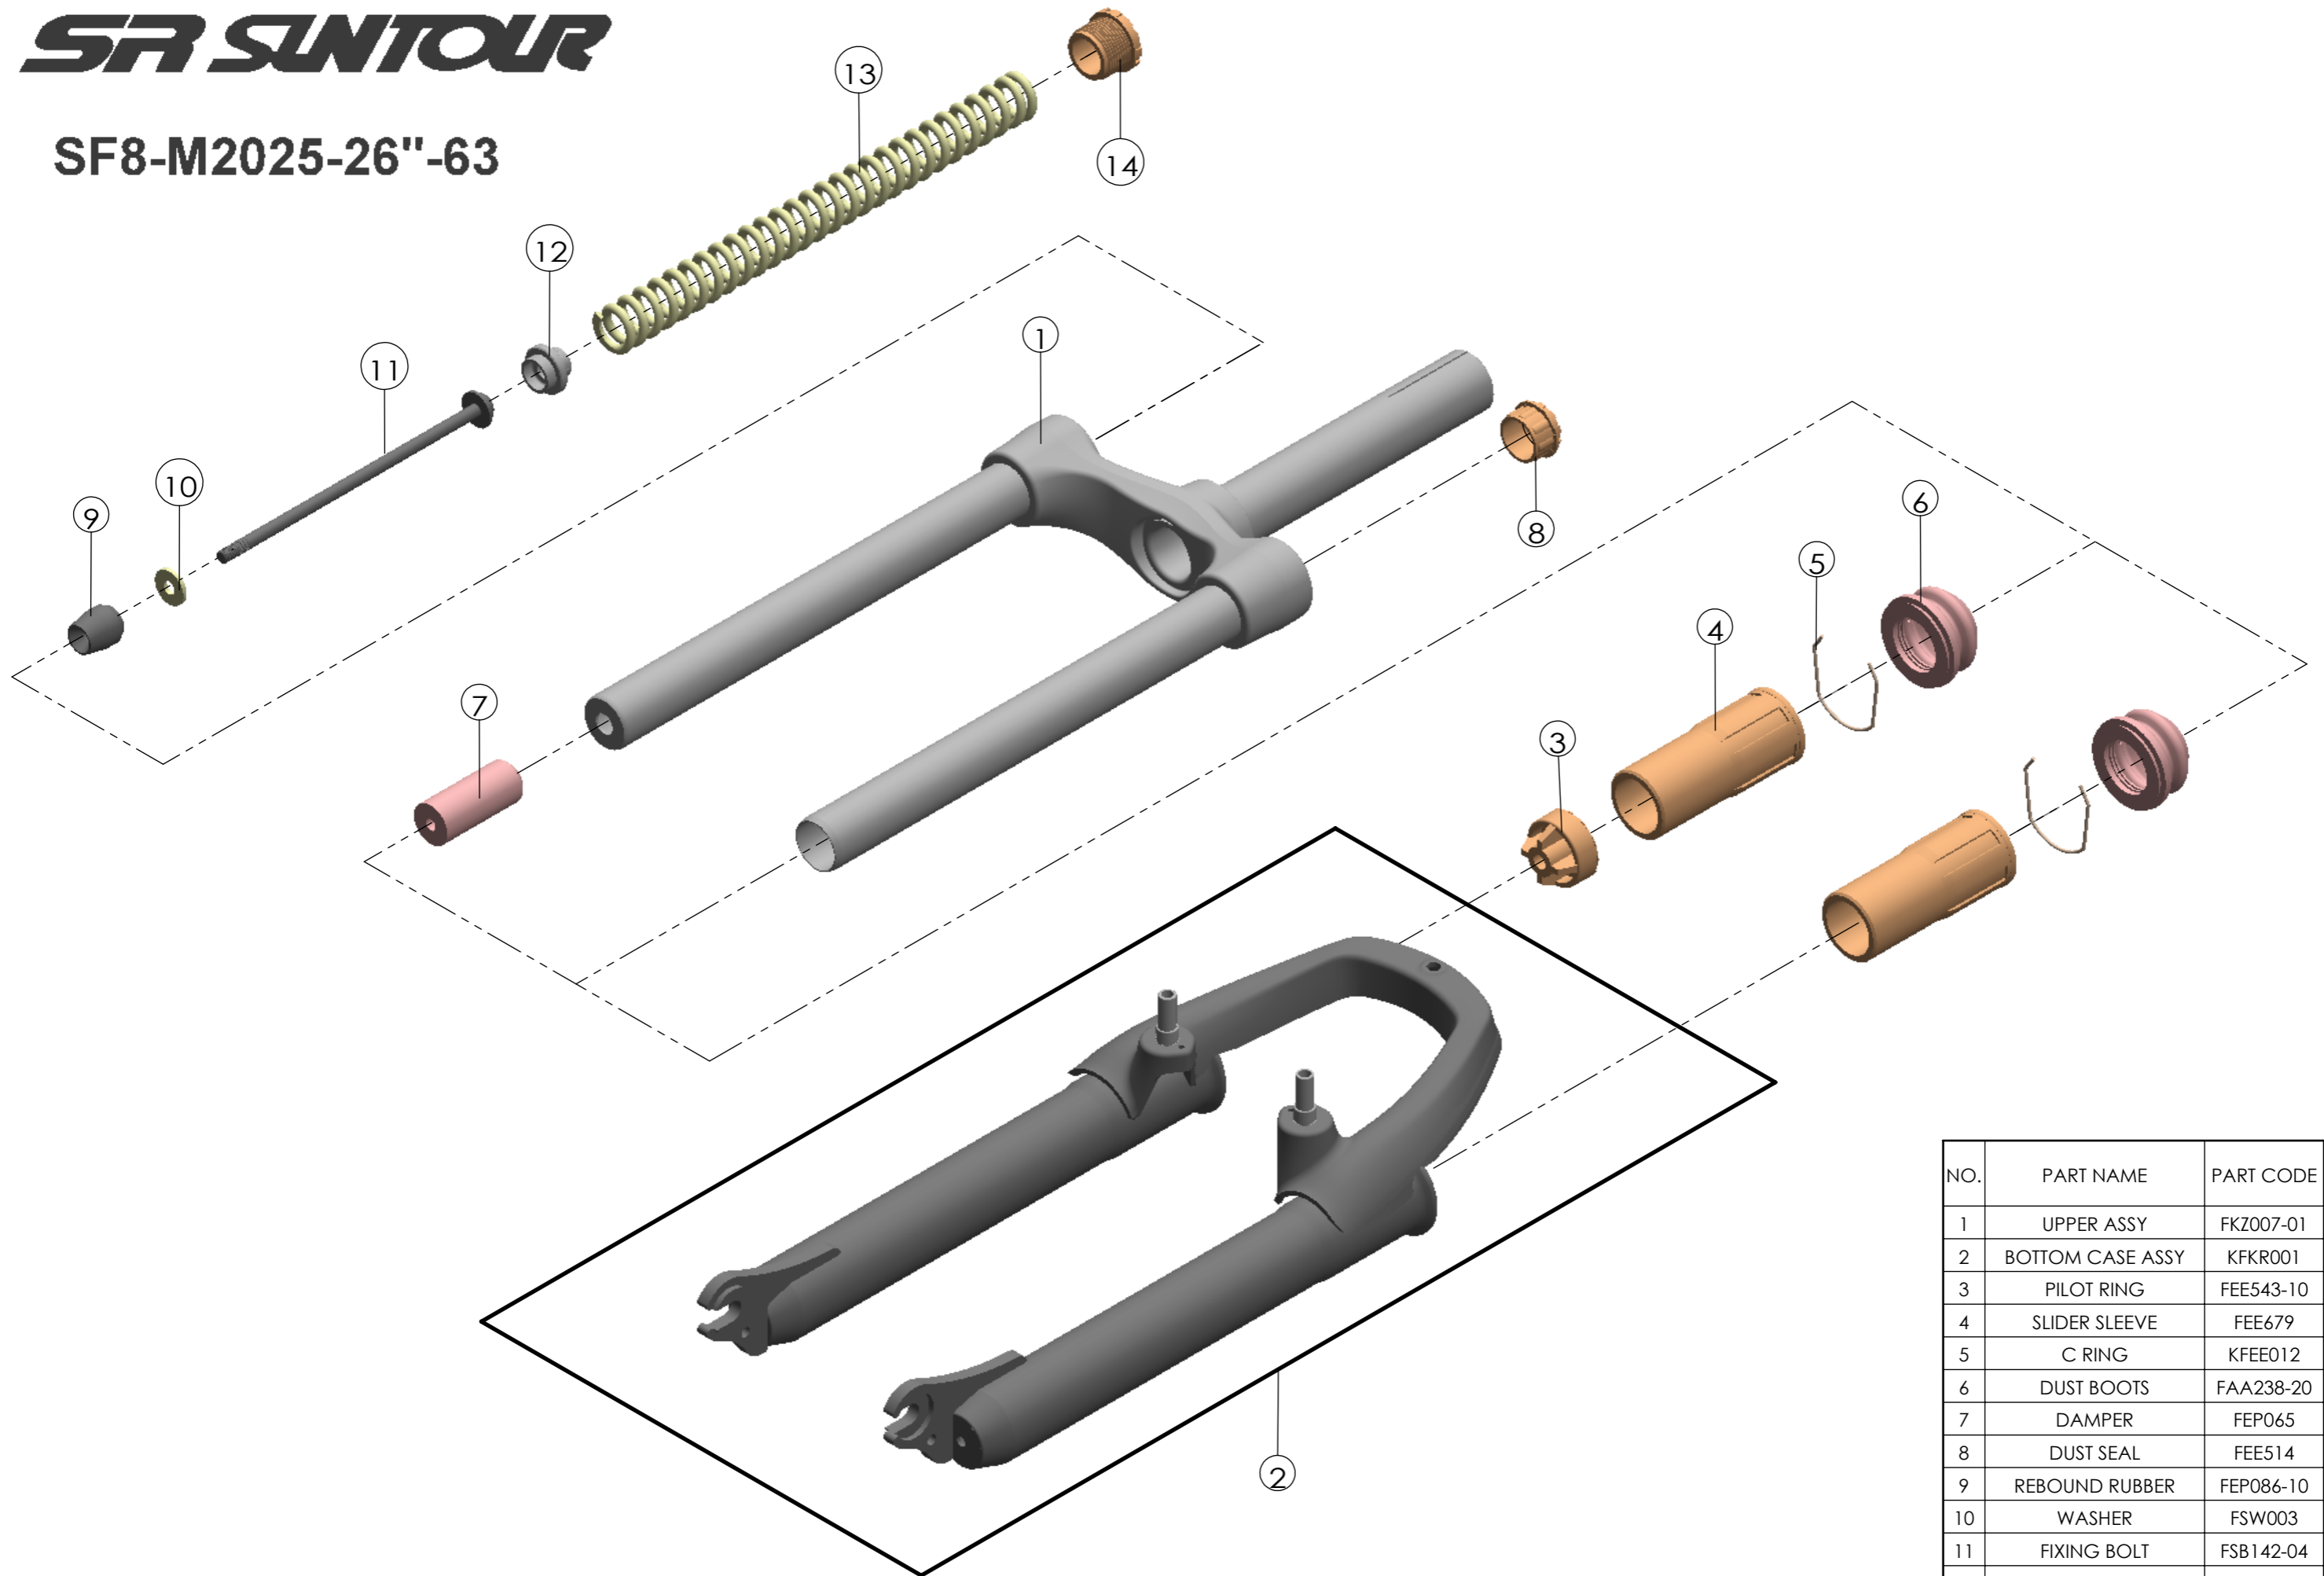

SF8-SUNTOUR

SF8-M2025-26"-63

NO.	PART NAME	PART CODE	QTY.
1	UPPER ASSY	FKZ007-01	1
2	BOTTOM CASE ASSY	KFKR001	1
3	PILOT RING	FEE543-10	1
4	SLIDER SLEEVE	FEE679	2
5	C RING	KFEE012	2
6	DUST BOOTS	FAA238-20	2
7	DAMPER	FEP065	1
8	DUST SEAL	FEE514	1
9	REBOUND RUBBER	FEP086-10	1
10	WASHER	FSW003	1
11	FIXING BOLT	FSB142-04	1
12	SPRING GUIDE	FEE385-30	1
13	MAIN SPRING	FEP344	1
14	ADJUST CAP	FEE675	1