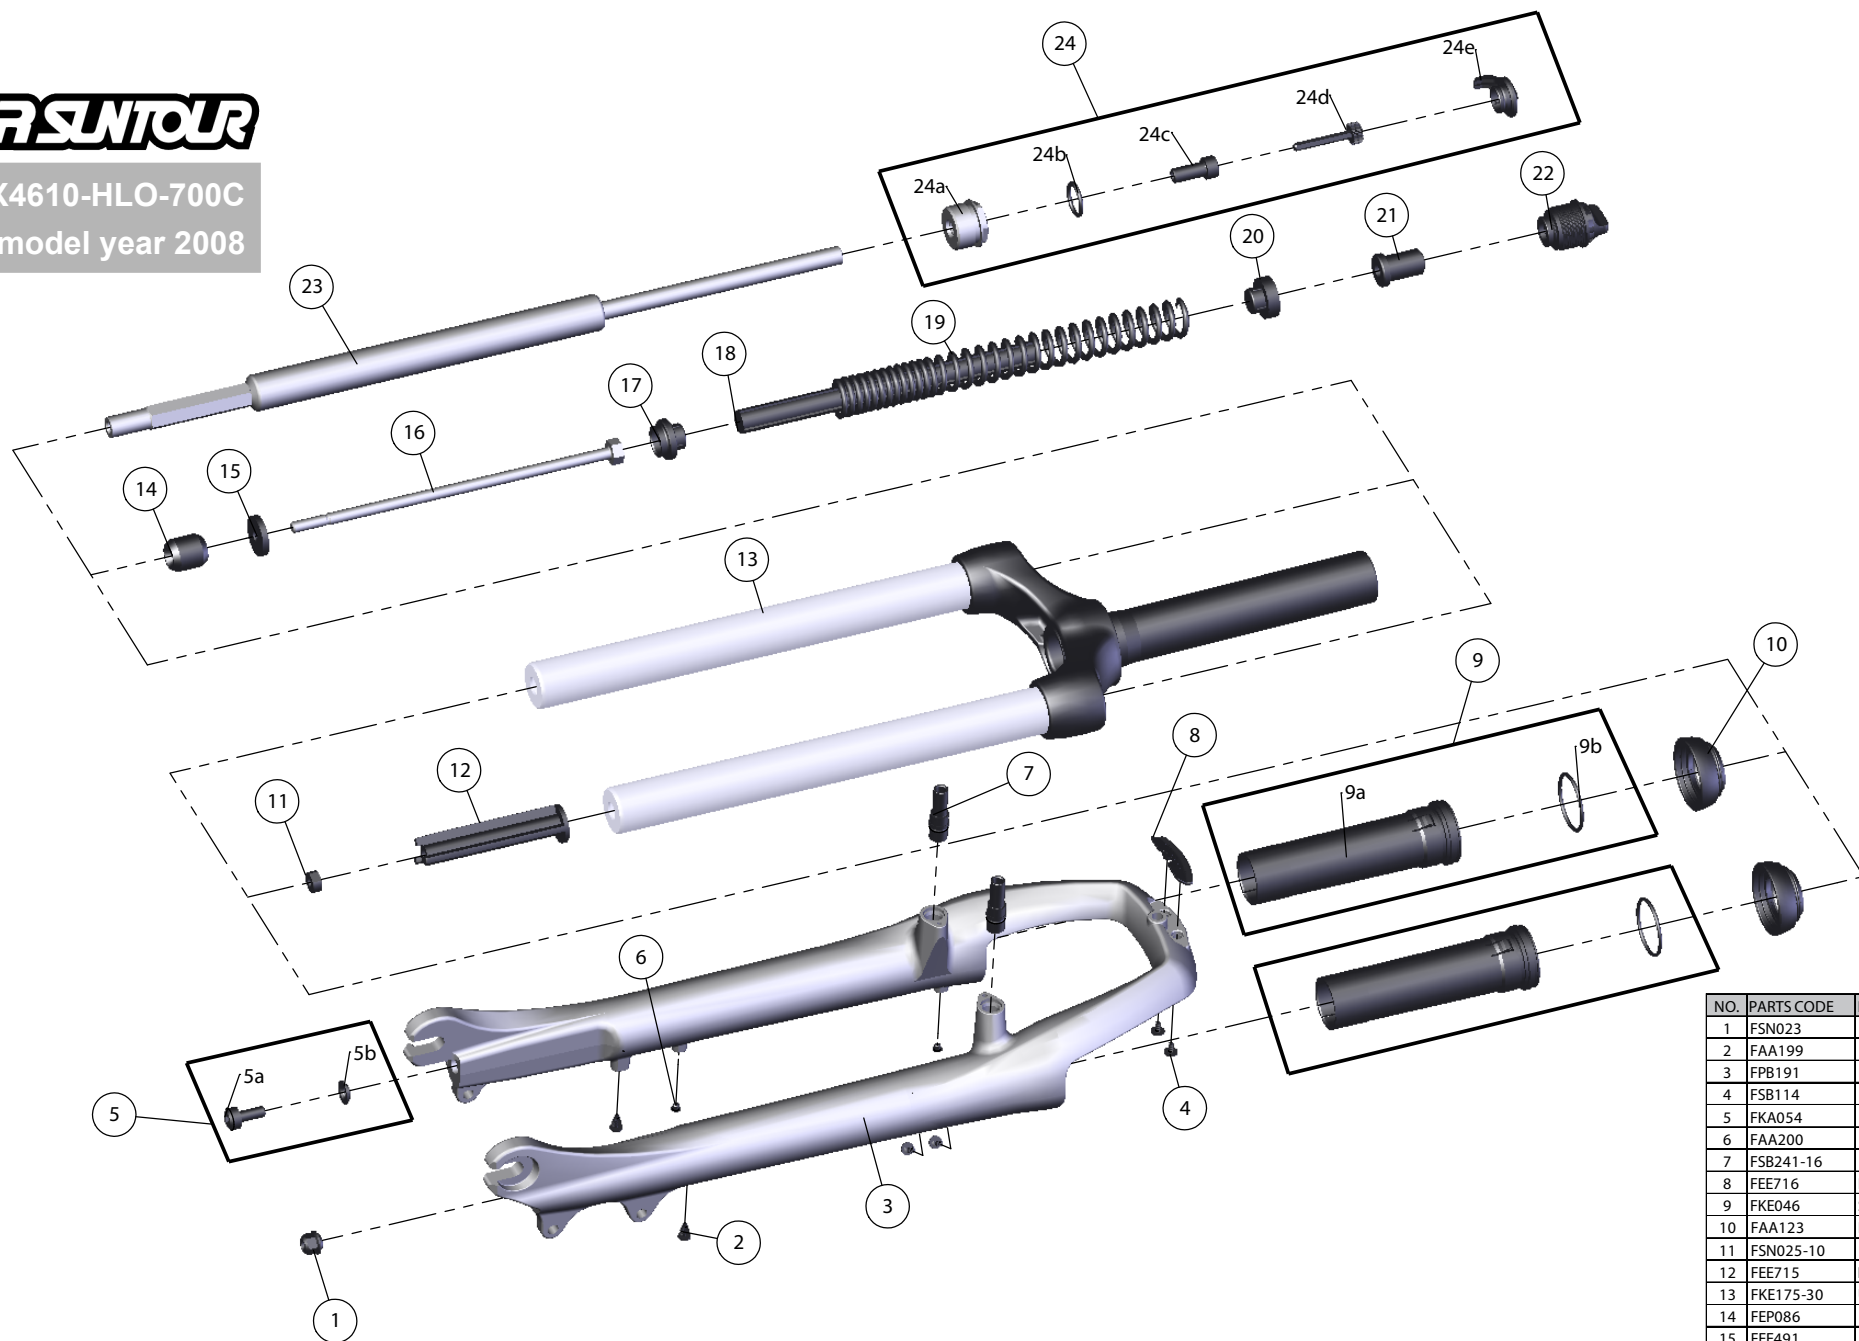

# SUNTOUR

SF8-NEX4610-HLO-700C

model year 2008

NO.	PARTS CODE	PARTS NAME	QT
1	FSN023	FIXING NUT	1
2	FAA199	MOUNT CAP	4
3	FPB191	BOTTOM CASE	1
4	FSB114	TAPPING SCREW	2
5	FKA054	FIXING BOLT SET	1
6	FAA200	MOUNT CAP	2
7	FSB241-16	CANTI BOSS	2
8	FEE716	BRACE COVER	1
9	FKE046	SLIDER SLEEVES ASSY	2
10	FAA123	DUST SEAL	2
11	FSN025-10	NUT PLATE	1
12	FEE715	BOTTOM STOPPER	1
13	FKE175-30	UPPER ASSY	1
14	FEP086	REBOUND RUBBER	1
15	FEE491	BOLT HOLDER	1
16	FSB067-80	FIXING BOLT	1
17	FEE385-20	SPRING GUIDE	1
18	FEP131-02	DAMPER	1
19	FEP264	MAIN SPRING	1
20	FEE196	SPRING GUIDE	1
21	FEE732	SPRING GUIDE SPACER	1
22	FKE005-10	ADJUSTER ASSY	1
23	FUN006-17	DAMPER UNIT	1
24	FKE028-21	LO TOP CAP ASSY	1