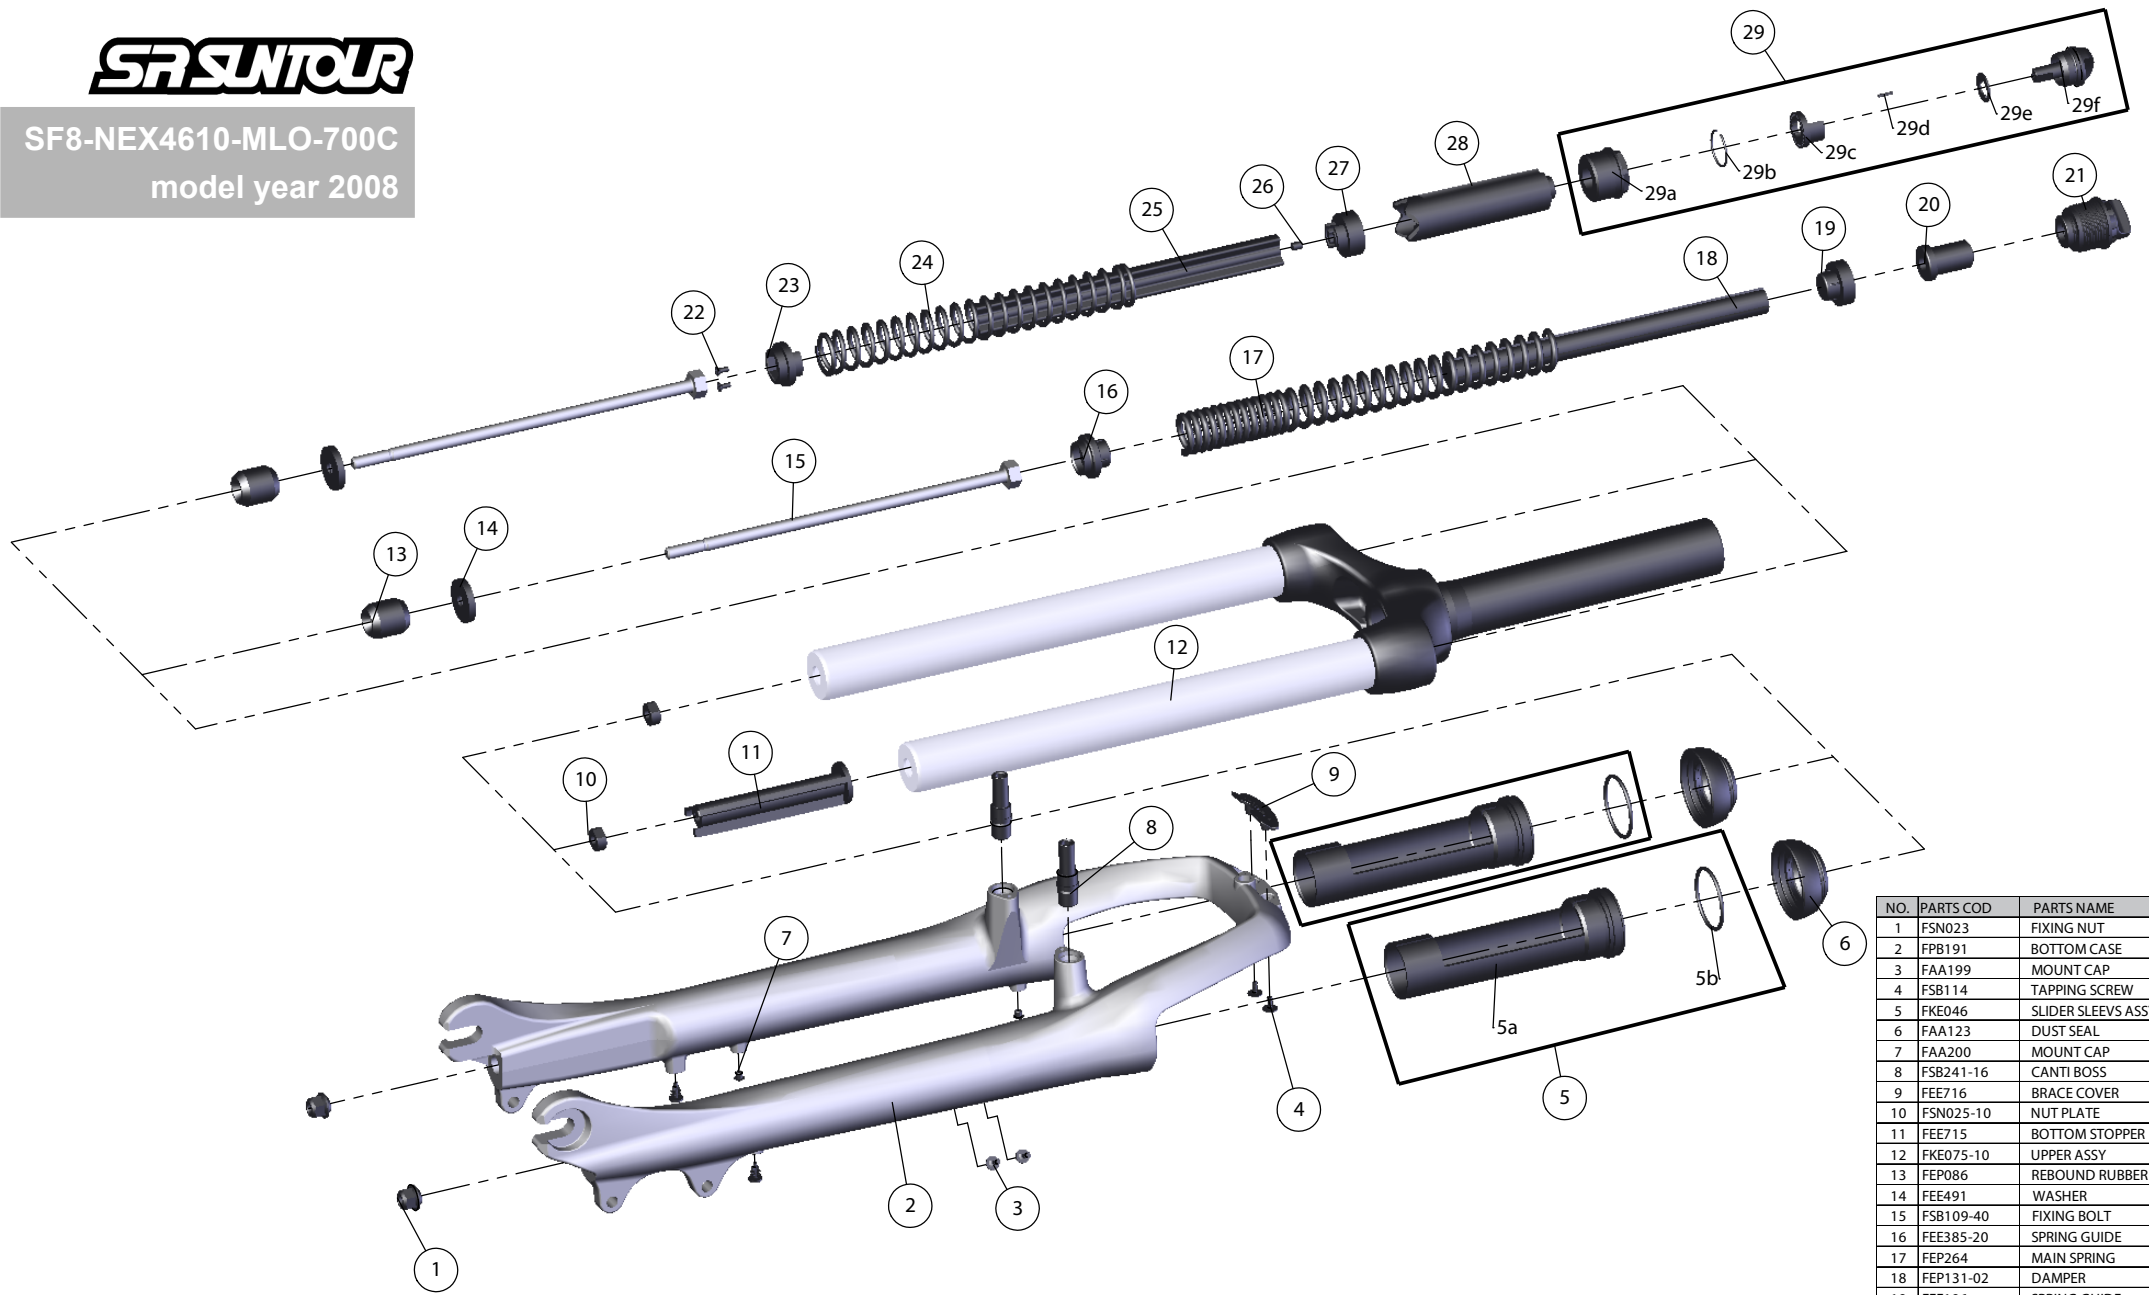

SUNTOUR

SF8-NEX4610-MLO-700C
model year 2008

NO.	PARTS COD	PARTS NAME	QT
1	FSN023	FIXING NUT	2
2	FPB191	BOTTOM CASE	1
3	FAA199	MOUNT CAP	4
4	FSB114	TAPPING SCREW	2
5	FKE046	SLIDER SLEEVES ASSY	2
6	FAA123	DUST SEAL	2
7	FAA200	MOUNT CAP	2
8	FSB241-16	CANTI BOSS	2
9	FEE716	BRACE COVER	1
10	FSN025-10	NUT PLATE	2
11	FEE715	BOTTOM STOPPER	1
12	FKE075-10	UPPER ASSY	1
13	FEP086	REBOUND RUBBER	2
14	FEE491	WASHER	2
15	FSB109-40	FIXING BOLT	2
16	FEE385-20	SPRING GUIDE	1
17	FEP264	MAIN SPRING	1
18	FEP131-02	DAMPER	1
19	FEE196	SPRING GUIDE	1
20	FEE732	SPRING GUIDE SPACER	1
21	FKE005-10	ADJUSTER ASSY	1
22	FSB108	S BOLT M2.5L6	2
23	FEE492	SPRING STOPPER	1
24	FEP265	SUB SPRING	1
25	FEE496-20	LOW STOPPER	1
26	FEP263	BOTTOM DAMPER	1
27	FEE495	LOWER INDEX	1
28	FEE490	UPPER STOPPER	1
29	FKE082-00	TOP CAP ASSY	1