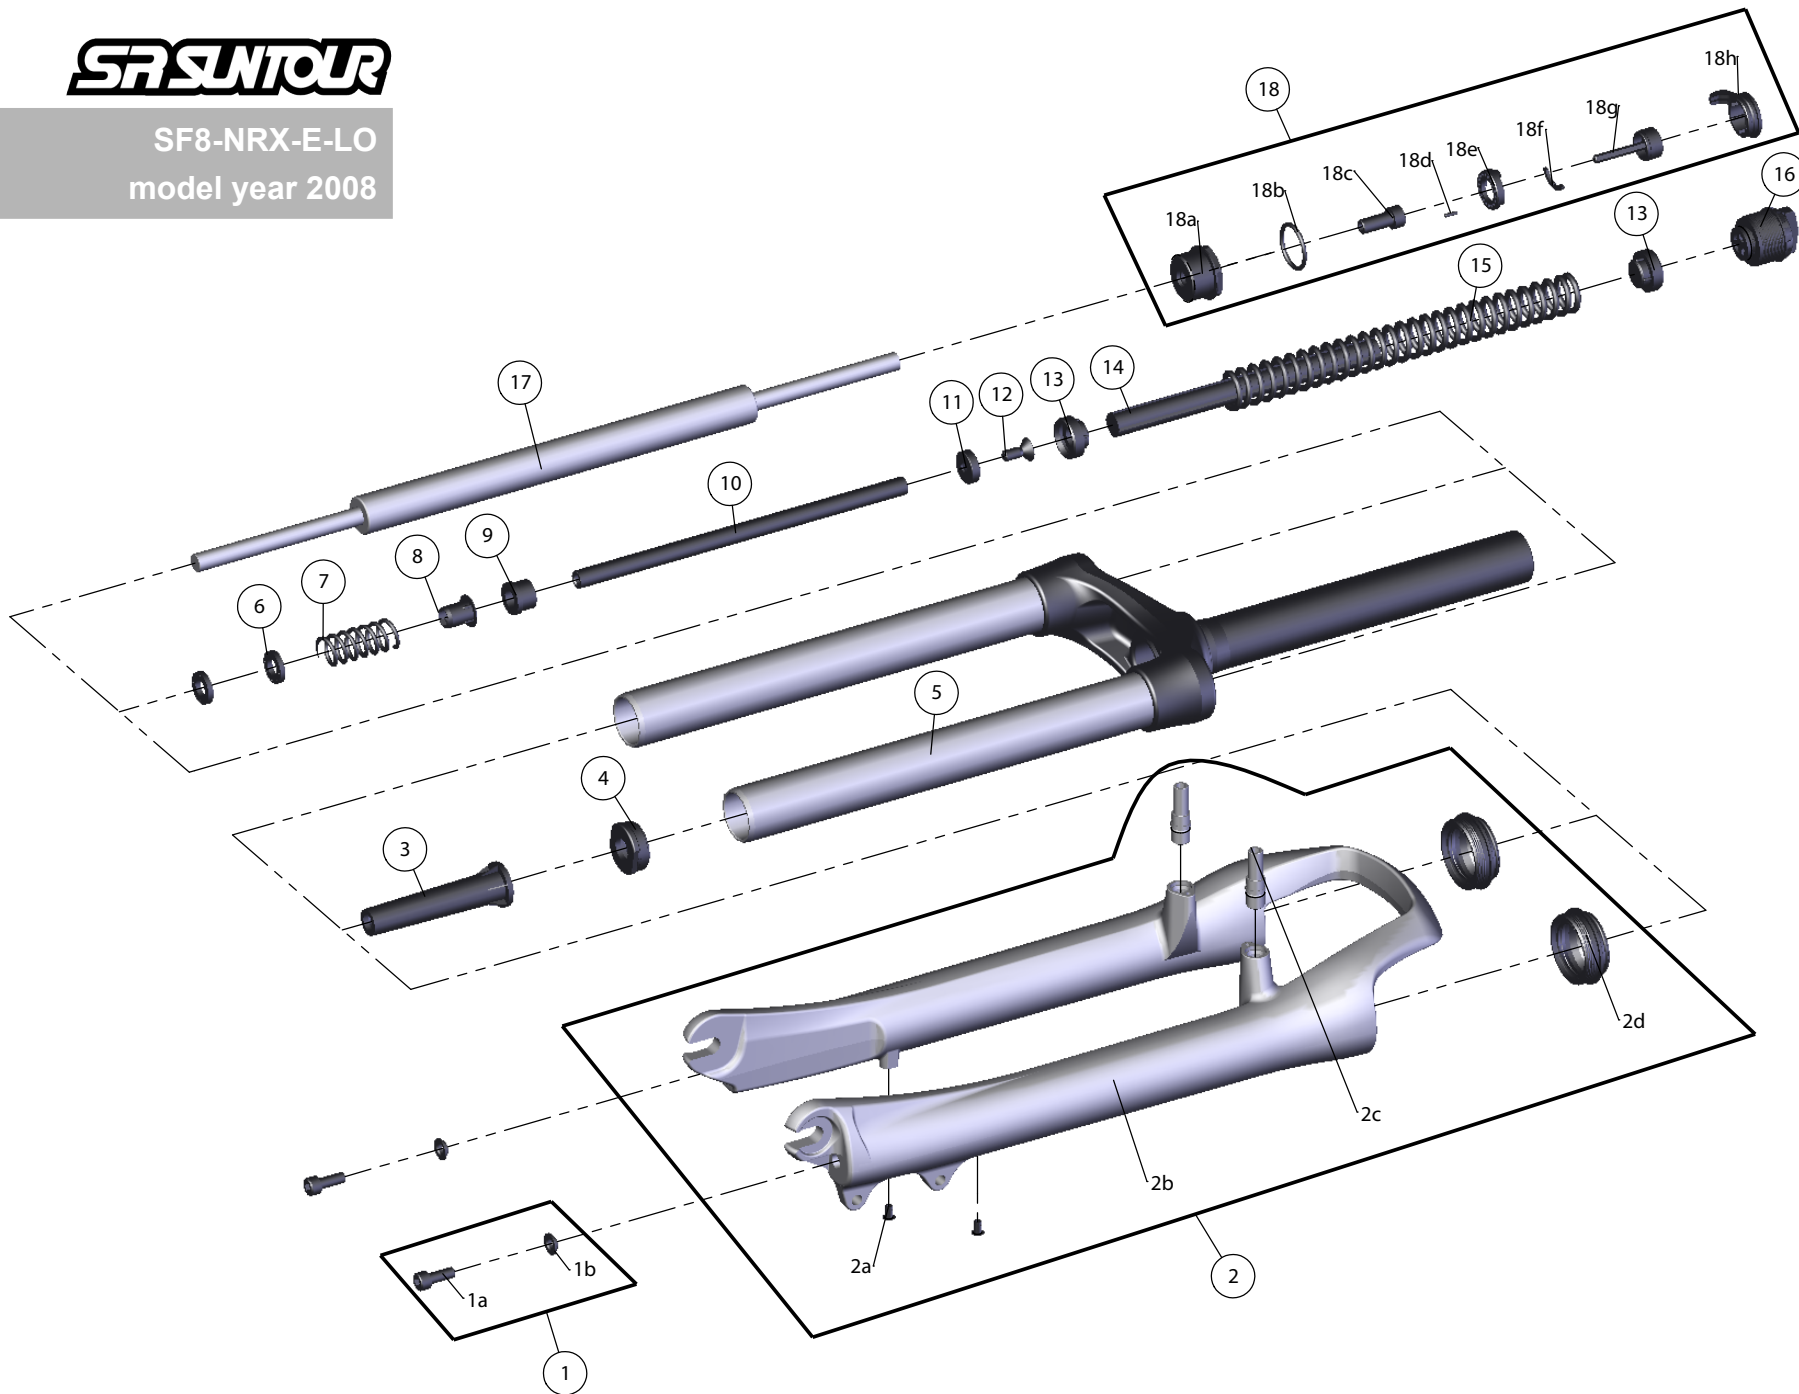

# SUNTOUR

SF8-NRX-E-LO  
model year 2008

NO.	PARTS CODE	PARTS NAME	QT
1	FKA044	FIXING BOLT SET	2
2	FKE187-00	BOTTOM CASE ASSY	1
2c	FSB240-20	CANTI BOSS	2
2d	FAA070-10	DUST SEAL	2
3	FEE586	BOTTOM STOPPER	1
4	FEE243-10	FORK NOSE	1
5	FKE186-10	UPPER ASSY	1
6	FEP052	REBOUND RUBBER	2
7	FEP189	REBOUND SPRING	1
8	FEE095	REBOUND SPRING GUIDE	1
9	FEE290-03	REBOUND SPACER	1
10	FEE048-26	SUPPORT TUBE	1
11	FEE047	SUPPORT PLATE	1
12	FSB044	SUPPORT BOLT	1
13	FEE196-30	SPRING GUIDE	2
14	FEP379	DAMPER	1
15	FEP391	MAIN SPRING	1
16	FKE052-02	ADJUSTER ASSY	1
17	FUN027-14	DAMPER UNIT	1
18	FKE027-54	LO TOP CAP ASSY	1