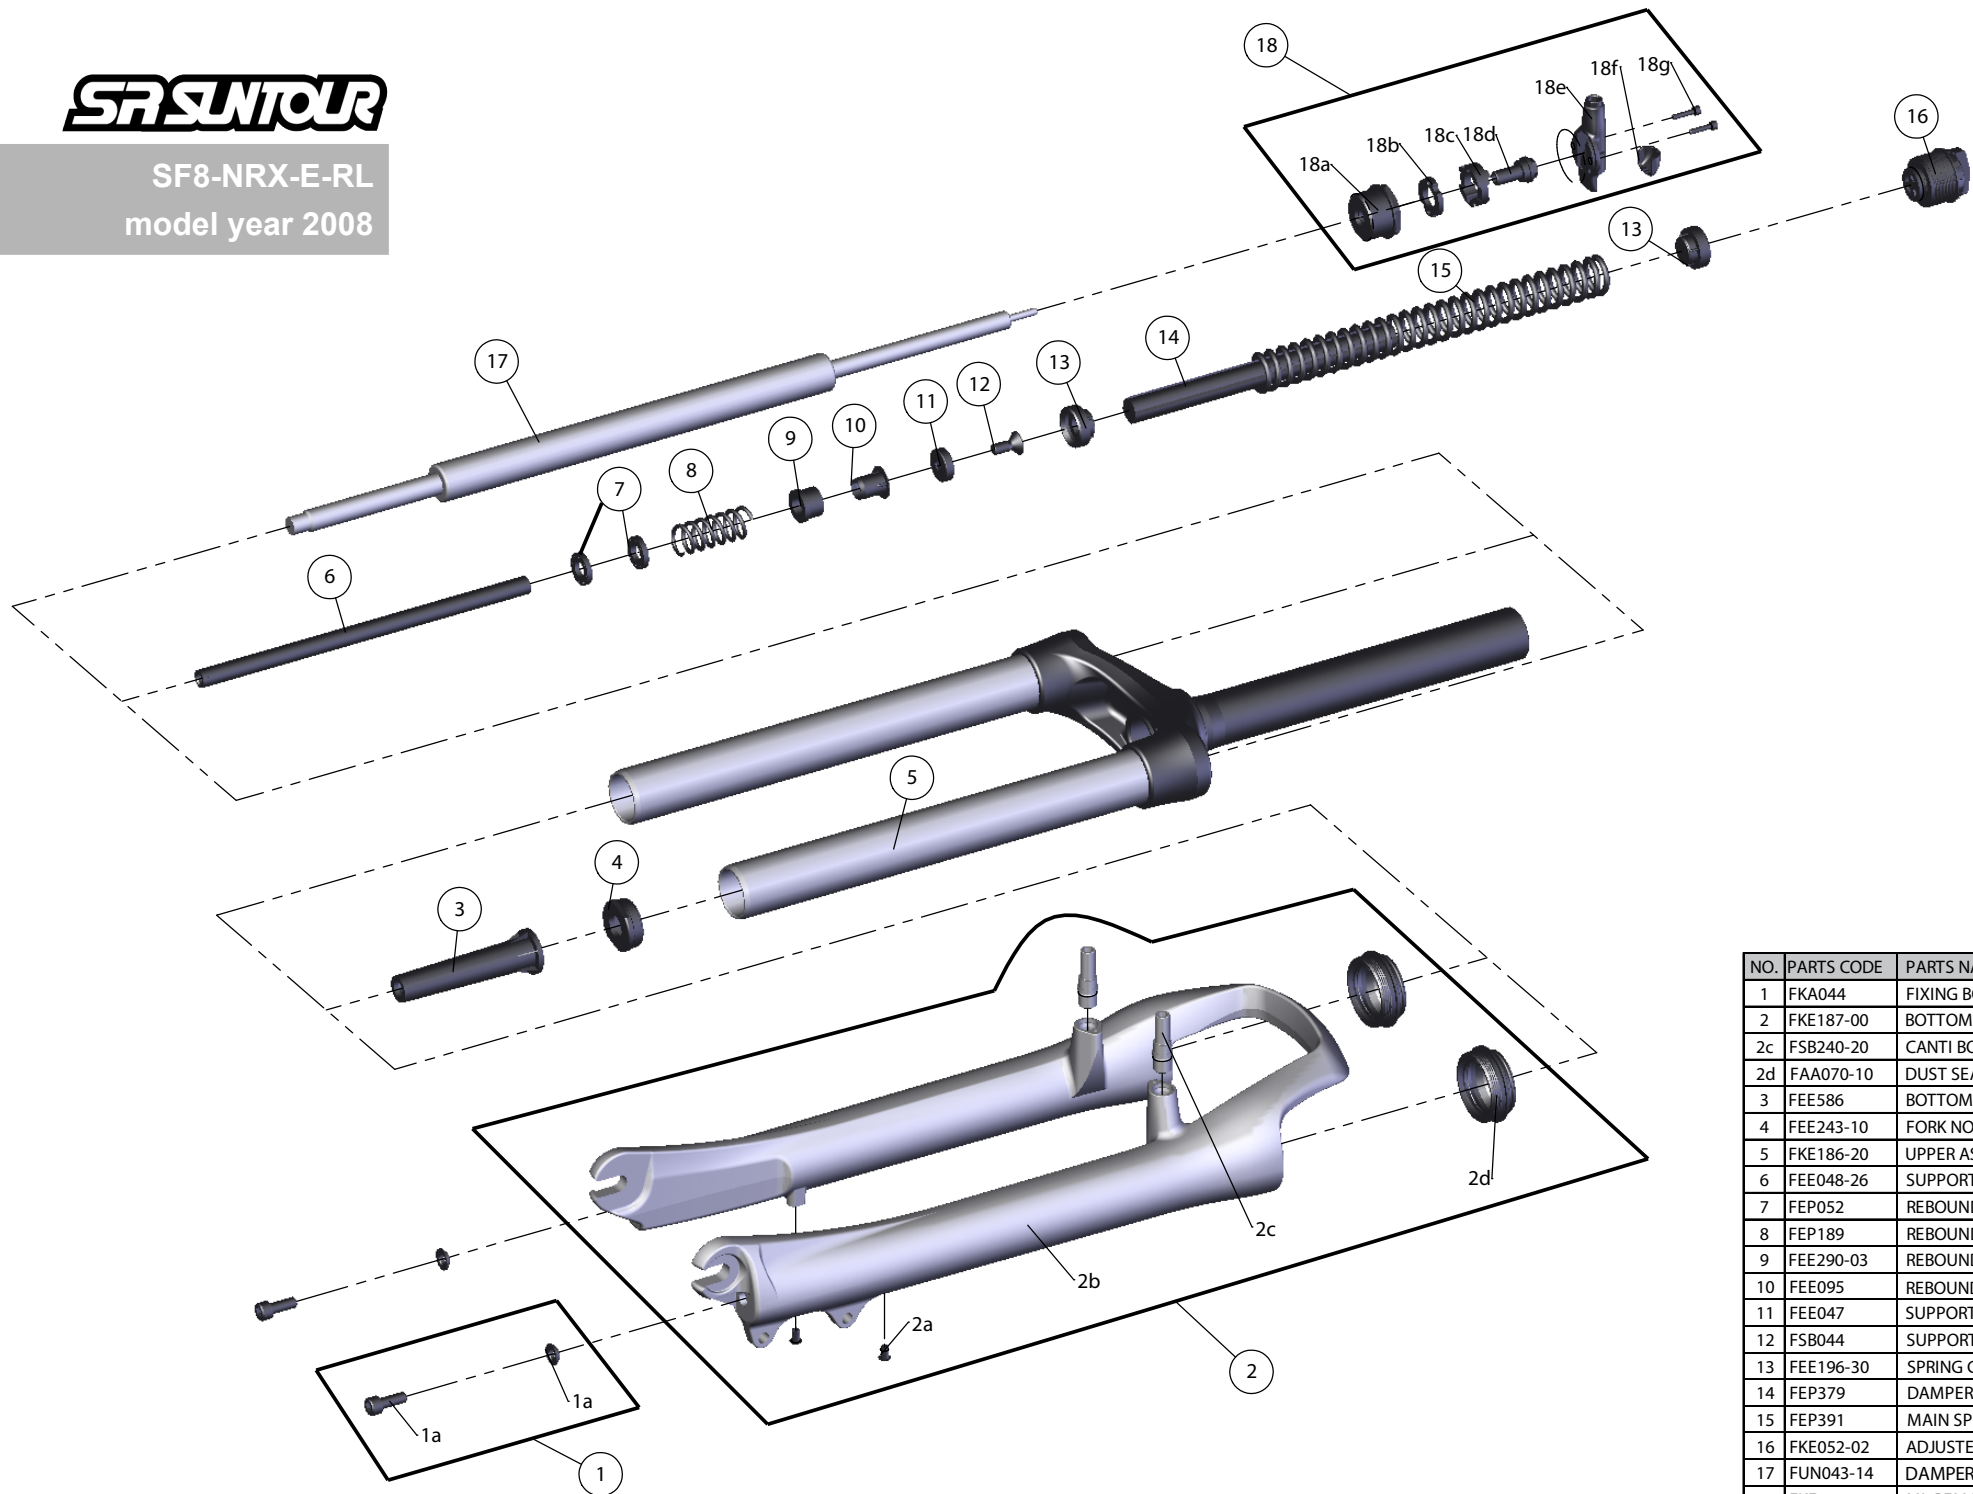

SUNTOUR

SF8-NRX-E-RL
model year 2008

NO.	PARTS CODE	PARTS NAME	QT
1	FKA044	FIXING BOLT SET	2
2	FKE187-00	BOTTOM CASE ASSY	1
2c	FSB240-20	CANTI BOSS	2
2d	FAA070-10	DUST SEAL	2
3	FEE586	BOTTOM STOPPER	1
4	FEE243-10	FORK NOSE	1
5	FKE186-20	UPPER ASSY	1
6	FEE048-26	SUPPORT TUBE	1
7	FEP052	REBOUND RUBBER	2
8	FEP189	REBOUND SPRING	1
9	FEE290-03	REBOUND SPACER	1
10	FEE095	REBOUND SPRING GUIDE	1
11	FEE047	SUPPORT PLATE	1
12	FSB044	SUPPORT BOLT	1
13	FEE196-30	SPRING GUIDE	2
14	FEP379	DAMPER	1
15	FEP391	MAIN SPRING	1
16	FKE052-02	ADJUSTER ASSY	1
17	FUN043-14	DAMPER UNIT	1
18	FKE035-04	ML REMOTE ASSY	1