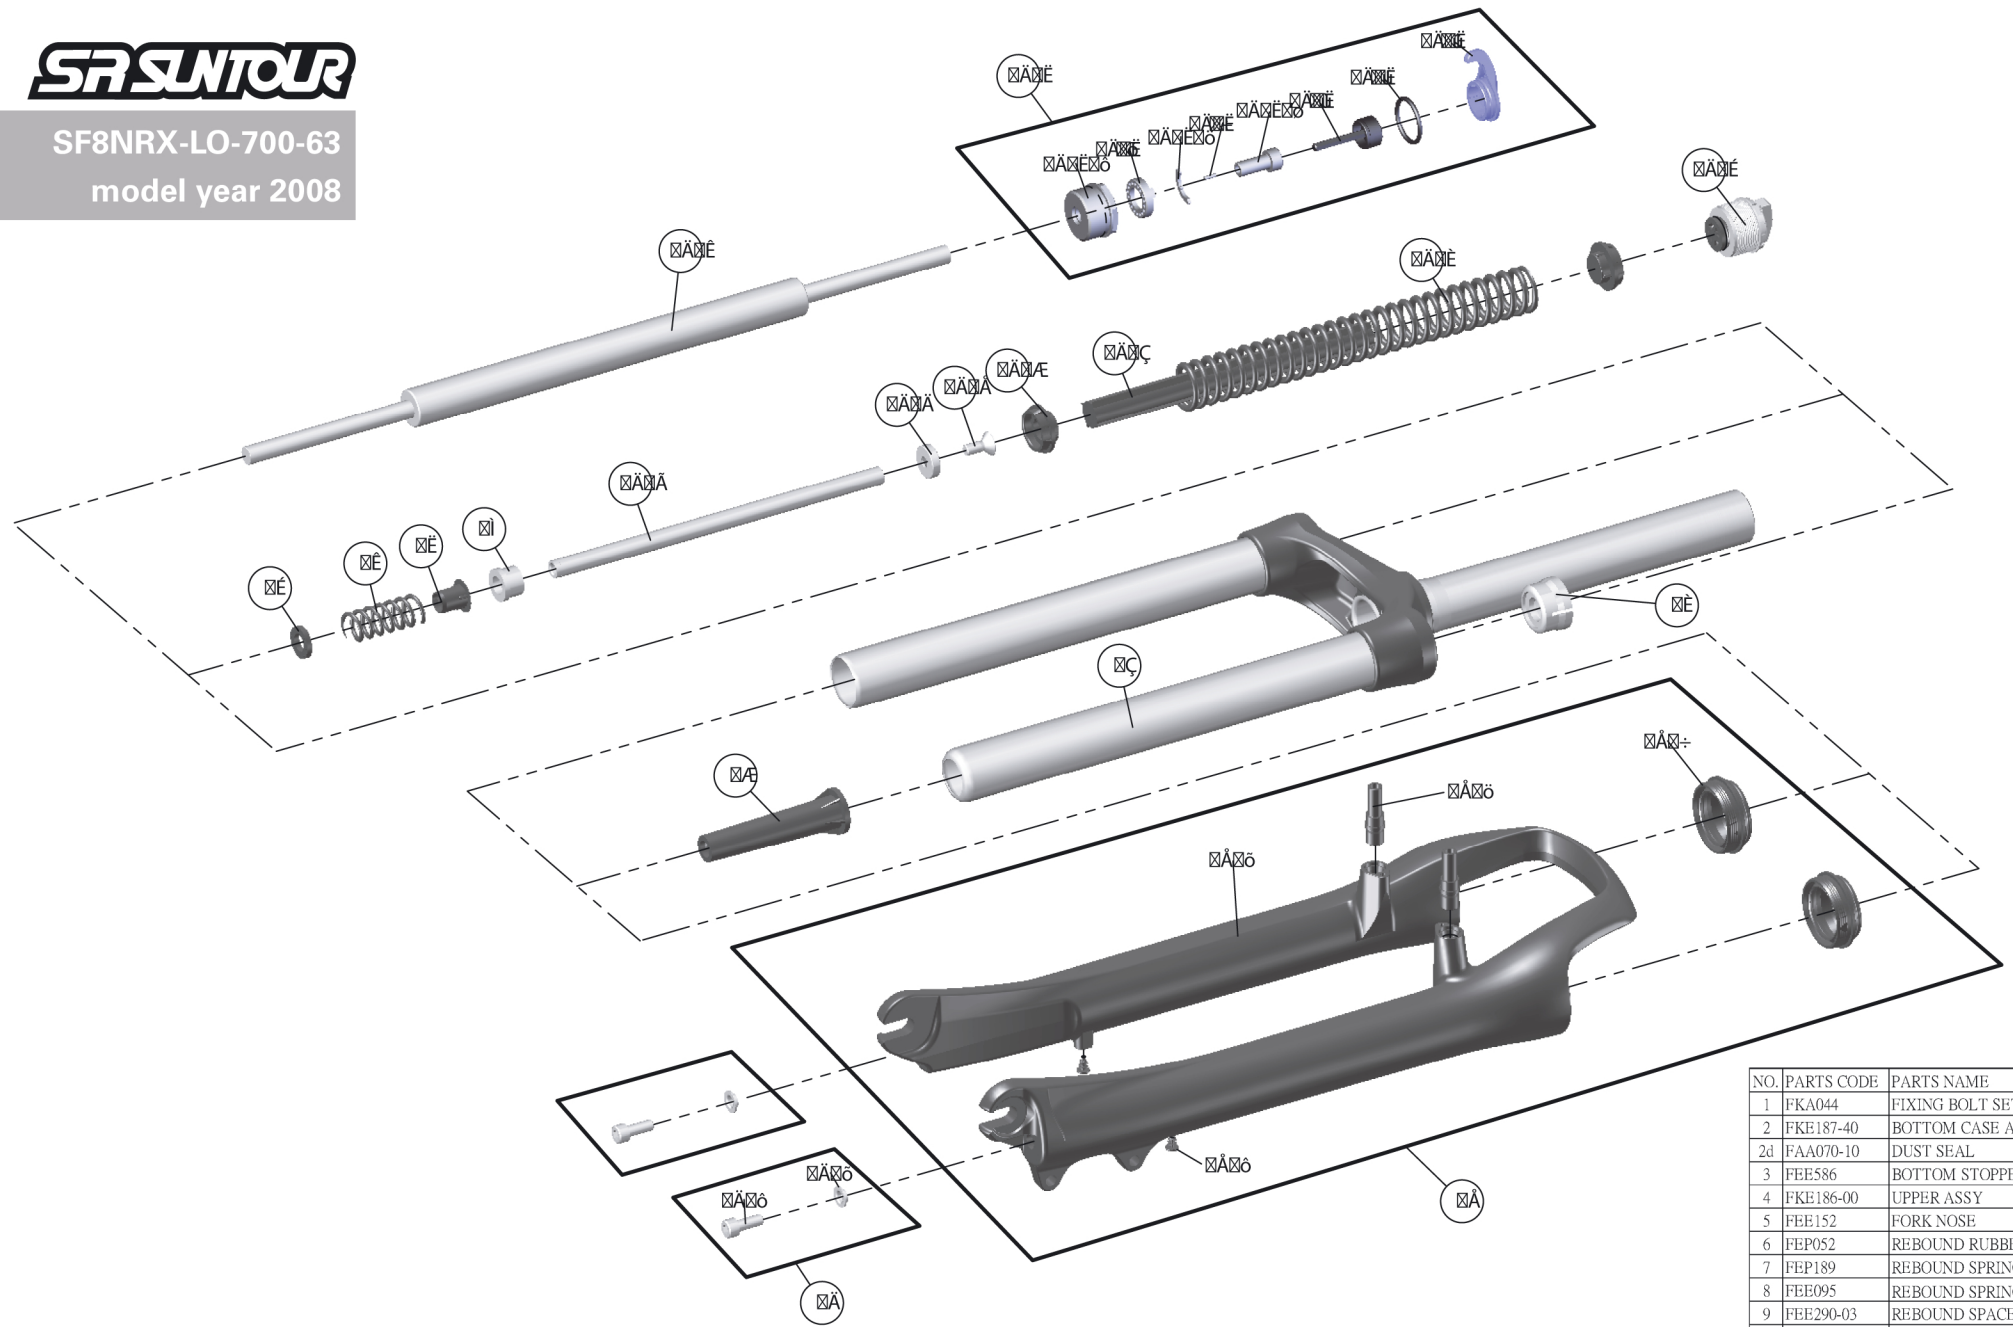

# SUNTOUR

SF8NRX-LO-700-63  
model year 2008

NO.	PARTS CODE	PARTS NAME	QT
1	FKA044	FIXING BOLT SET	2
2	FKE187-40	BOTTOM CASE ASSY	1
2d	FAA070-10	DUST SEAL	2
3	FEE586	BOTTOM STOPPER	1
4	FKE186-00	UPPER ASSY	1
5	FEE152	FORK NOSE	1
6	FEP052	REBOUND RUBBER	1
7	FEP189	REBOUND SPRING	1
8	FEE095	REBOUND SPRING GUIDE	1
9	FEE290-03	REBOUND SPACER	1
10	FEE048-26	SUPPORT TUBE	1
11	FEE047	SUPPORT PLATE	1
12	FSB044	SUPPORT BOLT	1
13	FEE434	SPRING GUIDE	2
14	FEP249-10	DAMPER	1
15	FEP335	MAIN SPRING	1
16	FKE052-03	ADJUSTER ASSY	1
17	FUN027-14	DAMPER UNIT	1
18	FKE027-33	LO TOP CAP ASSY	1