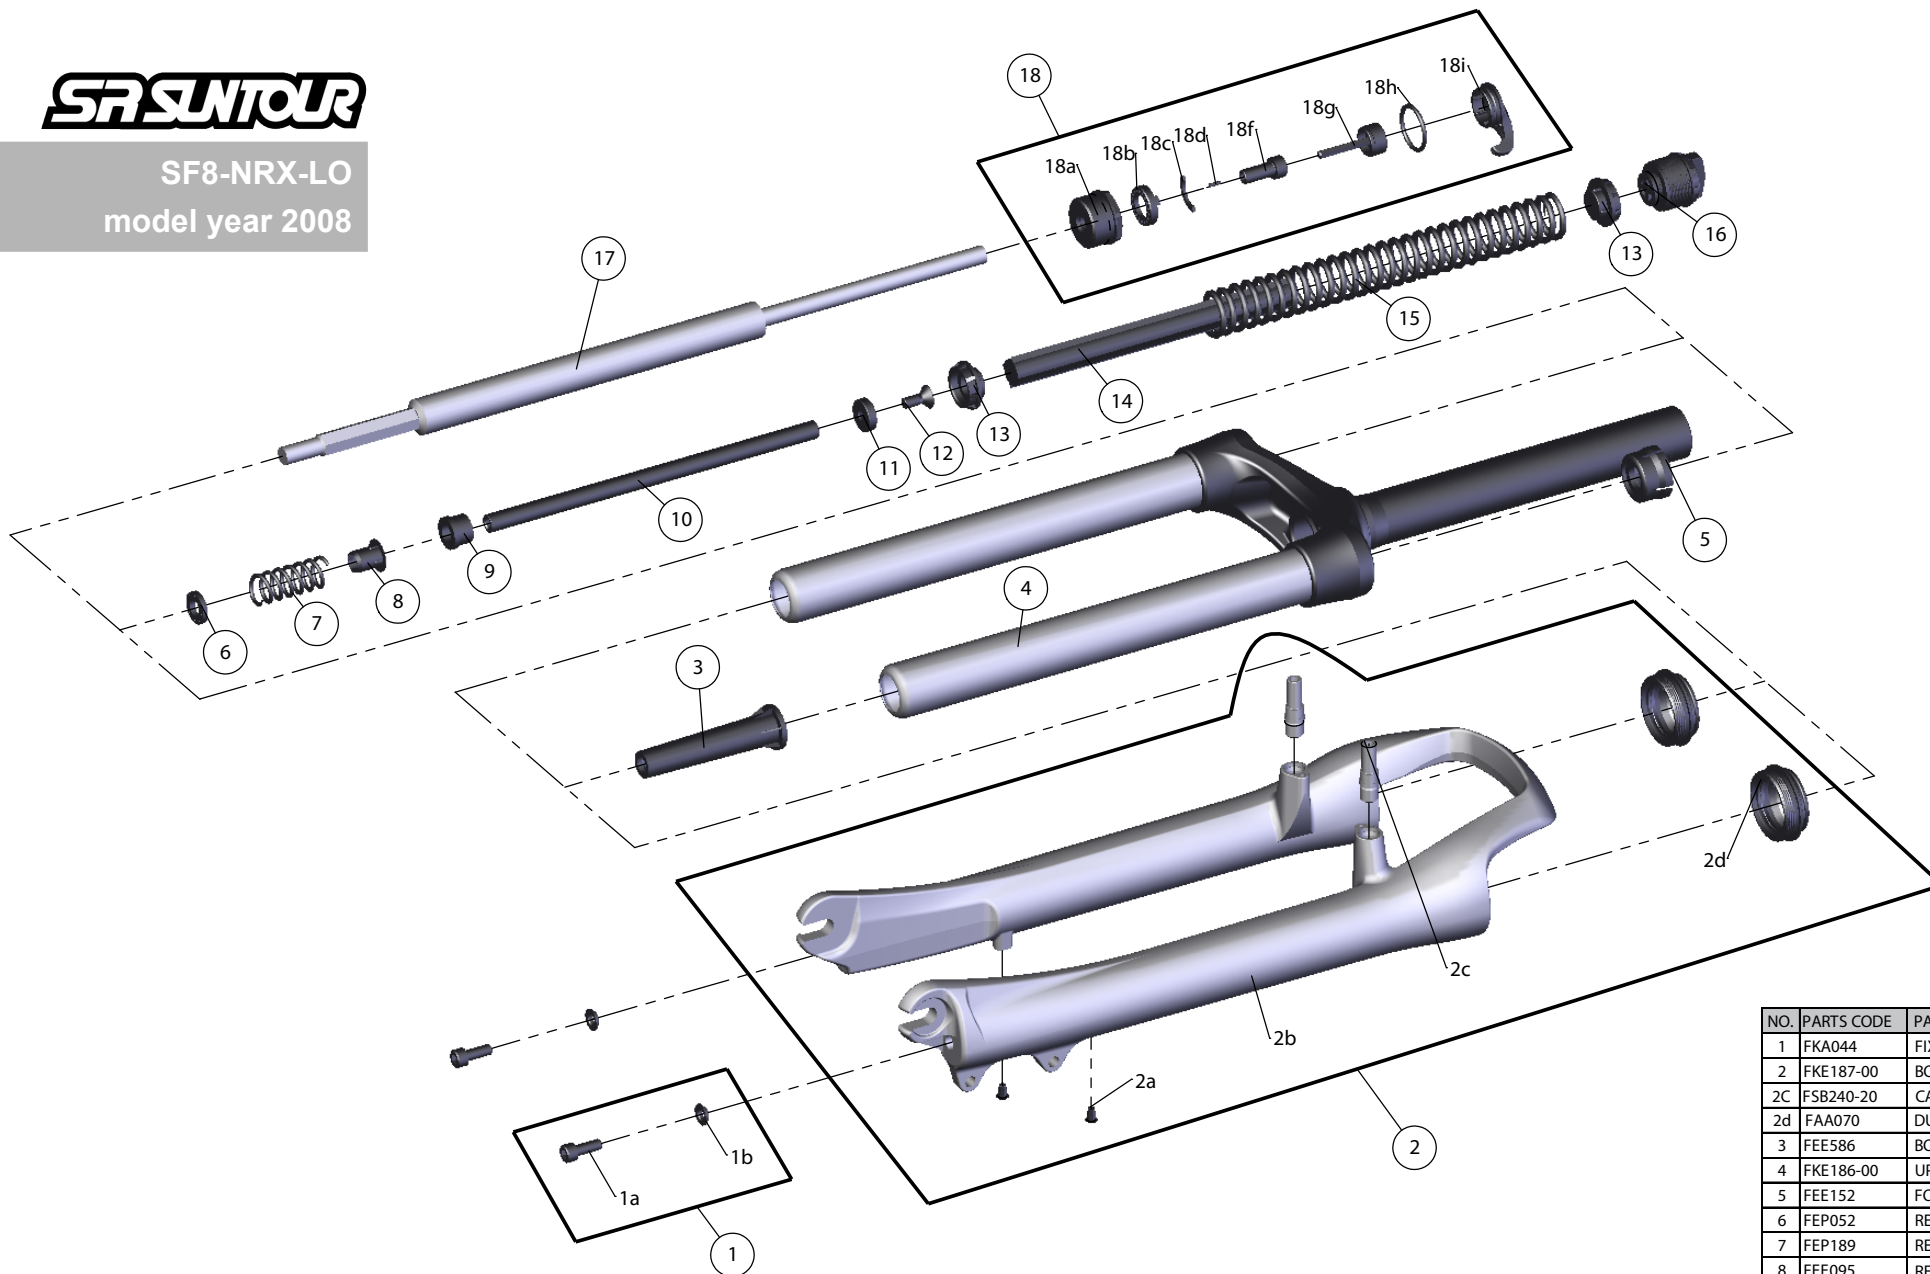

SUNTOUR

SF8-NRX-LO
model year 2008

NO.	PARTS CODE	PARTS NAME	QT
1	FKA044	FIXING BOLT SET	2
2	FKE187-00	BOTTOM CASE ASSY	1
2C	FSB240-20	CANTI BOSS	2
2d	FAA070	DUST SEAL	2
3	FEE586	BOTTOM STOPPER	1
4	FKE186-00	UPPER ASSY(TS,255/0)	1
5	FEE152	FORK NOSE	1
6	FEP052	REBOUND RUBBER	1
7	FEP189	REBOUND SPRING	1
8	FEE095	REBOUND SPRING GUIDE	1
9	FEE290-03	REBOUND SPACER	1
10	FEE048-26	SUPPORT TUBE	1
11	FEE047	SUPPORT PLATE	1
12	FSB044	SUPPORT BOLT	1
13	FEE434	SPRING GUIDE	2
14	FEP249-10	DAMPER	1
15	FEP335	MAIN SPRING	1
16	FKE052-03	ADJUSTER ASSY	1
17	FUN006-14	DAMPER UNIT	1
18	FKE027-33	LO TOP CAP ASSY	1