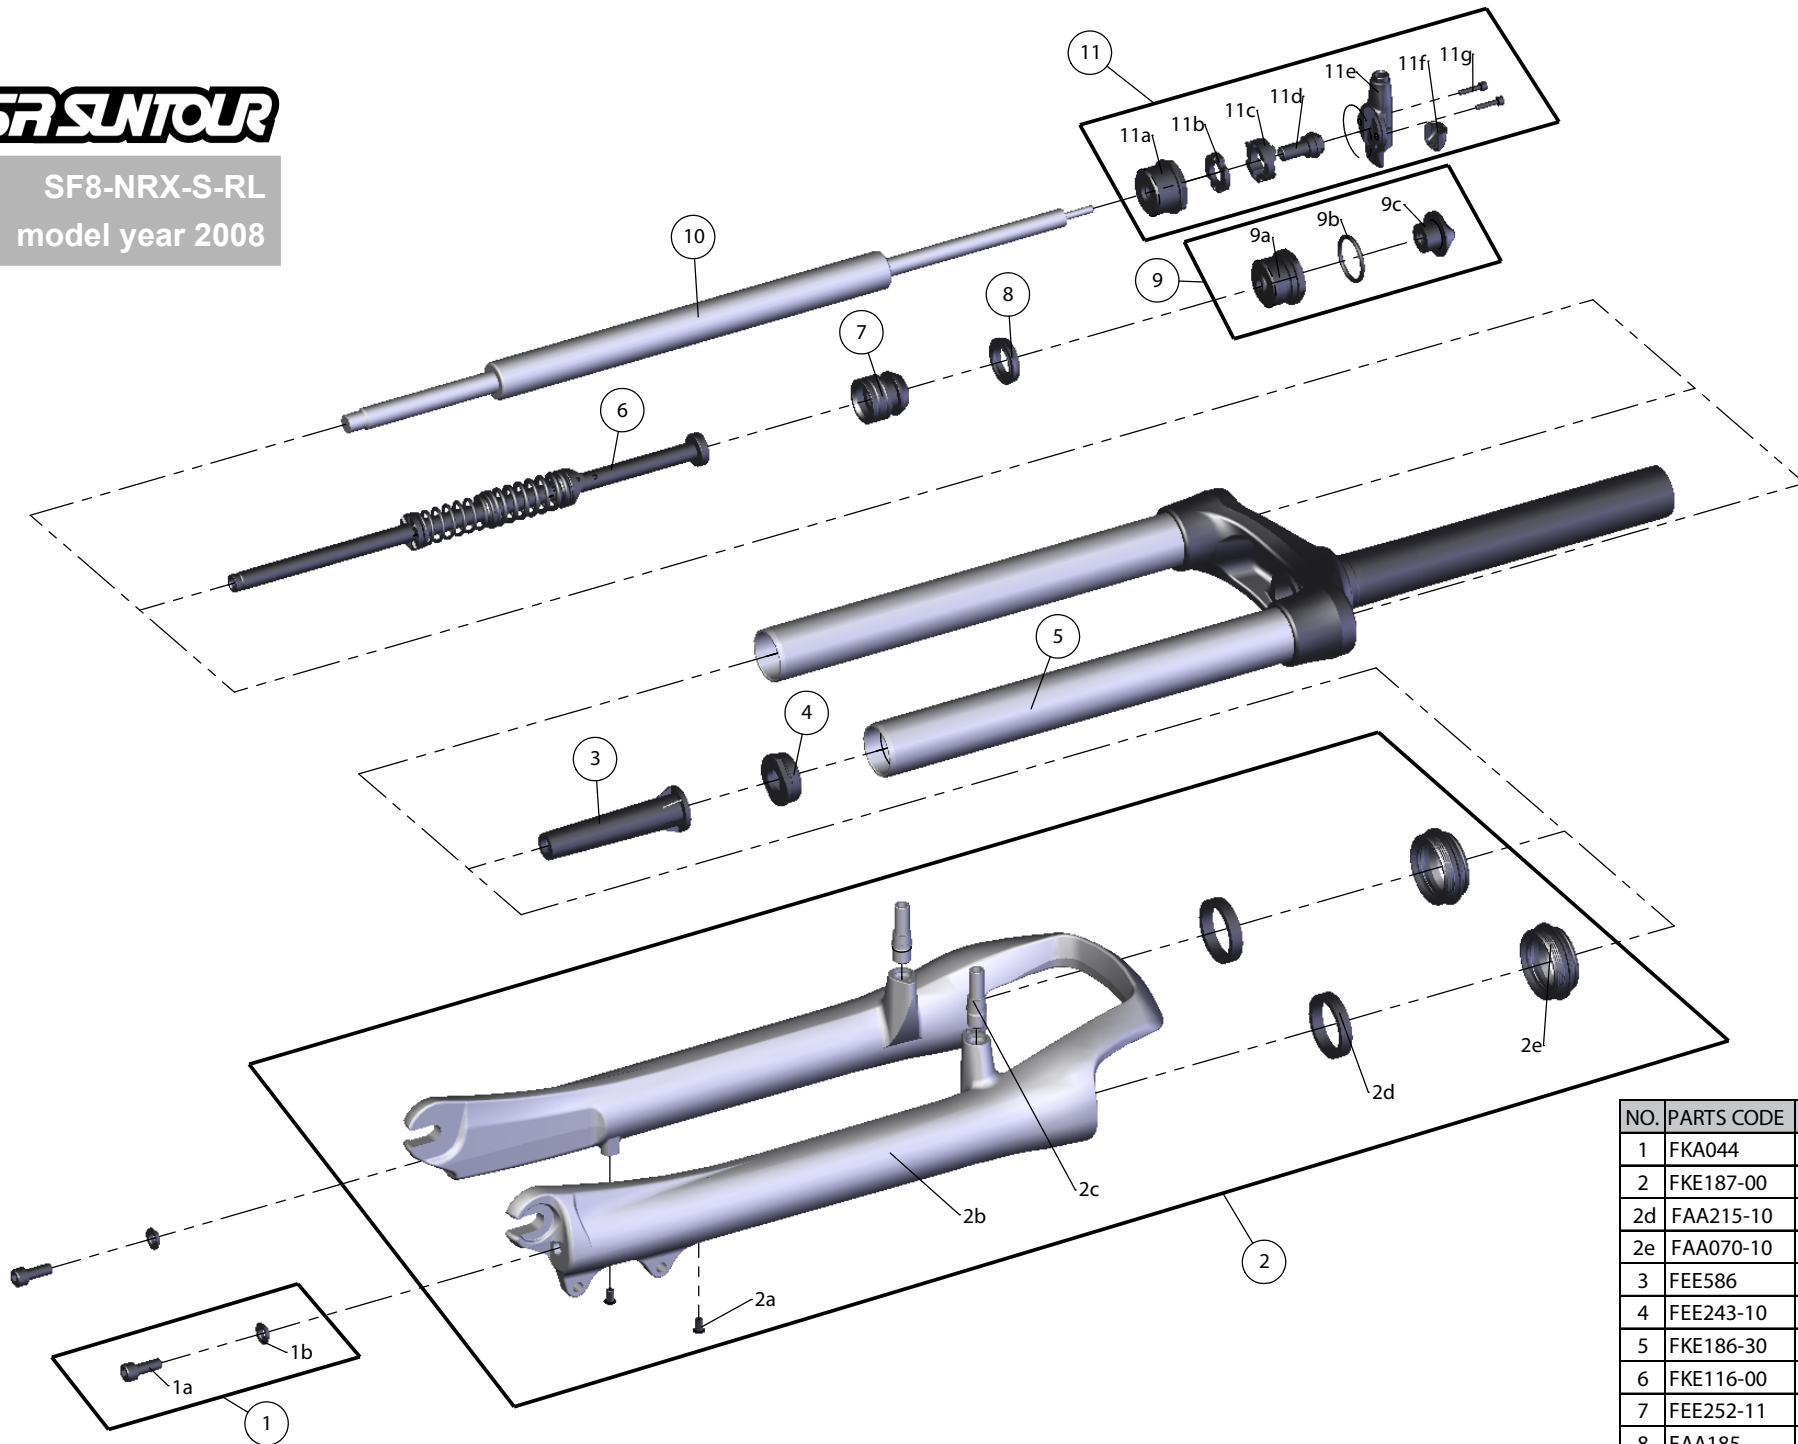

SUNTOUR

SF8-NRX-S-RL
model year 2008

NO.	PARTS CODE	PARTS NAME	QT
1	FKA044	FIXING BOLT SET	2
2	FKE187-00	BOTTOM CASE ASSY	1
2d	FAA215-10	OIL WIPER 30	2
2e	FAA070-10	DUST SEAL	2
3	FEE586	BOTTOM STOPPER	1
4	FEE243-10	FORK NOSE	1
5	FKE186-30	UPPER ASSY	1
6	FKE116-00	SUPPORT TUBE ASSY	1
7	FEE252-11	AIR PISTON	1
8	FAA185	AIR SEAL	1
9	FKE012-10	AIR CAP ASSY	1
10	FUN043-14	DAMPER UNIT	1
11	FKE035-04	ML REMOTE ASSY	1