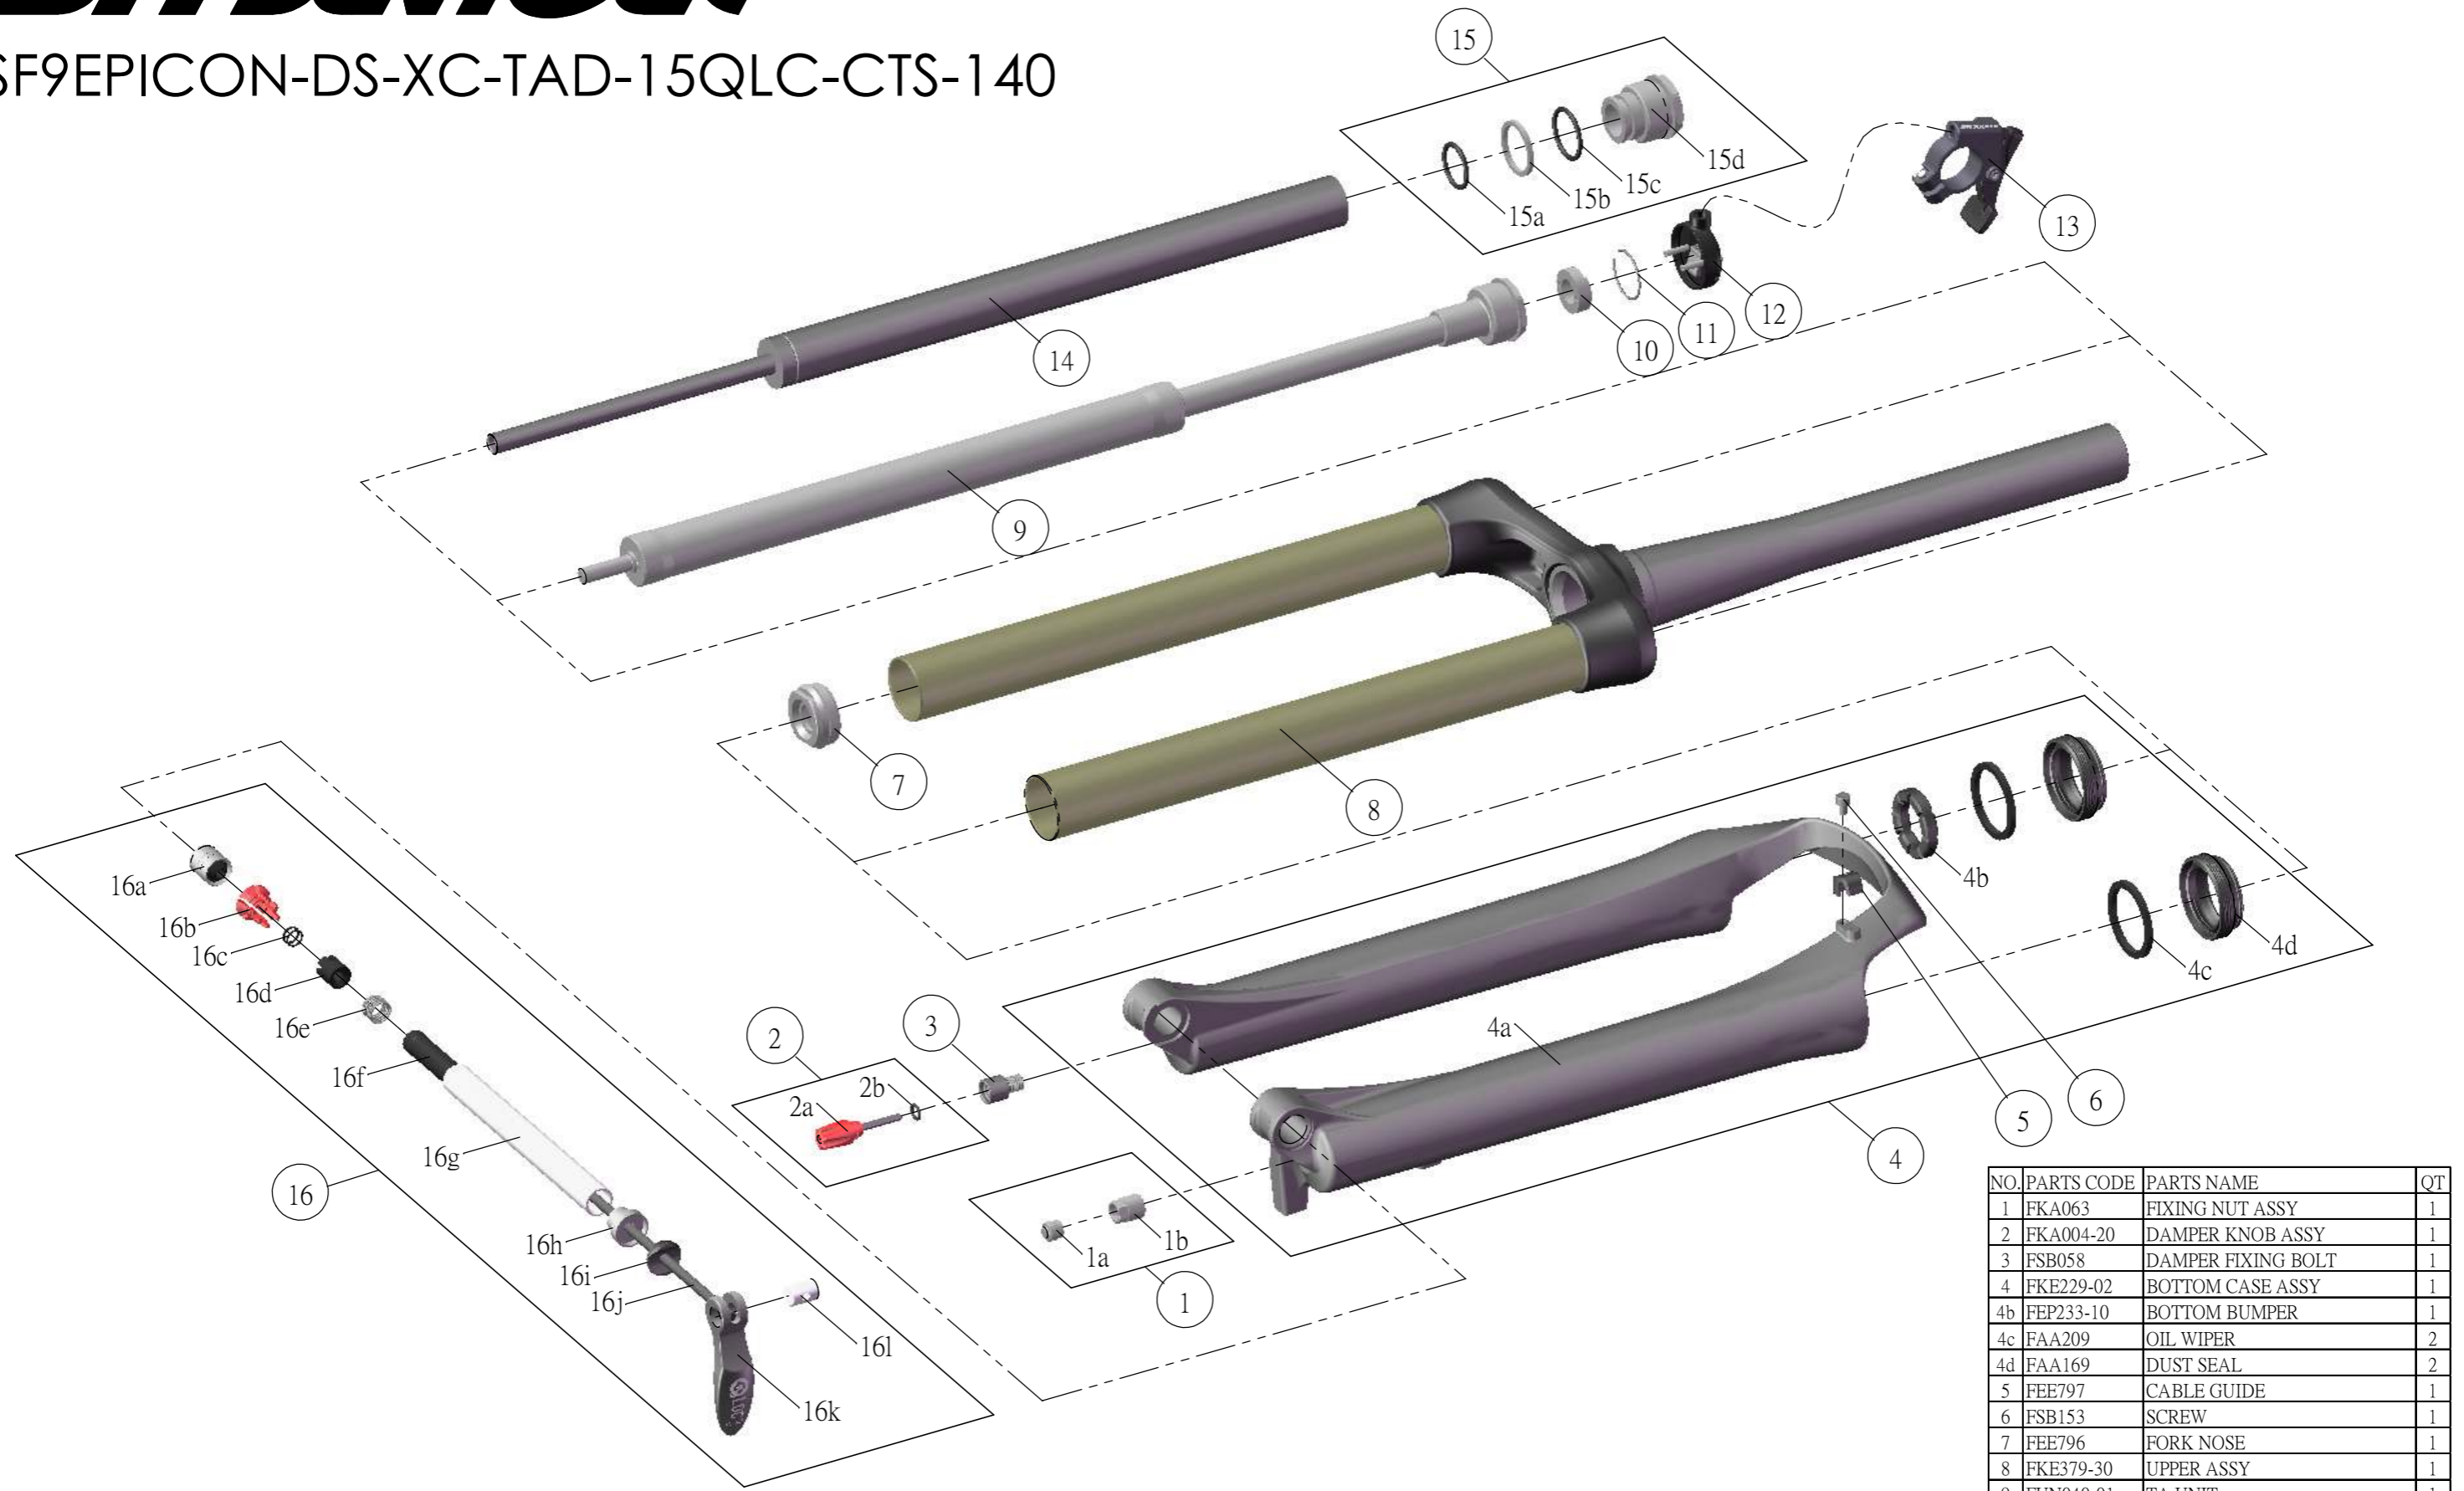

SUNTOUR

SF9EPICON-DS-XC-TAD-15QLC-CTS-140

NO.	PARTS CODE	PARTS NAME	QT.
1	FKA063	FIXING NUT ASSY	1
2	FKA004-20	DAMPER KNOB ASSY	1
3	FSB058	DAMPER FIXING BOLT	1
4	FKE229-02	BOTTOM CASE ASSY	1
4b	FEP233-10	BOTTOM BUMPER	1
4c	FAA209	OIL WIPER	2
4d	FAA169	DUST SEAL	2
5	FEE797	CABLE GUIDE	1
6	FSB153	SCREW	1
7	FEE796	FORK NOSE	1
8	FKE379-30	UPPER ASSY	1
9	FUN040-01	TA UNIT	1
10	FEE769	CORE	1
11	FSS001	SNAP RING	1
12	FKE184	TA REMOTE ASSY	1
13	FKA055	TA REMOVE LEVER	1
14	FKE079-26	DAMPER CYLINDER ASSY	1
15	FKE013-10	DAMPER CAP ASSY	1
16	FKA069-00	QLC15 AXLE SET	1