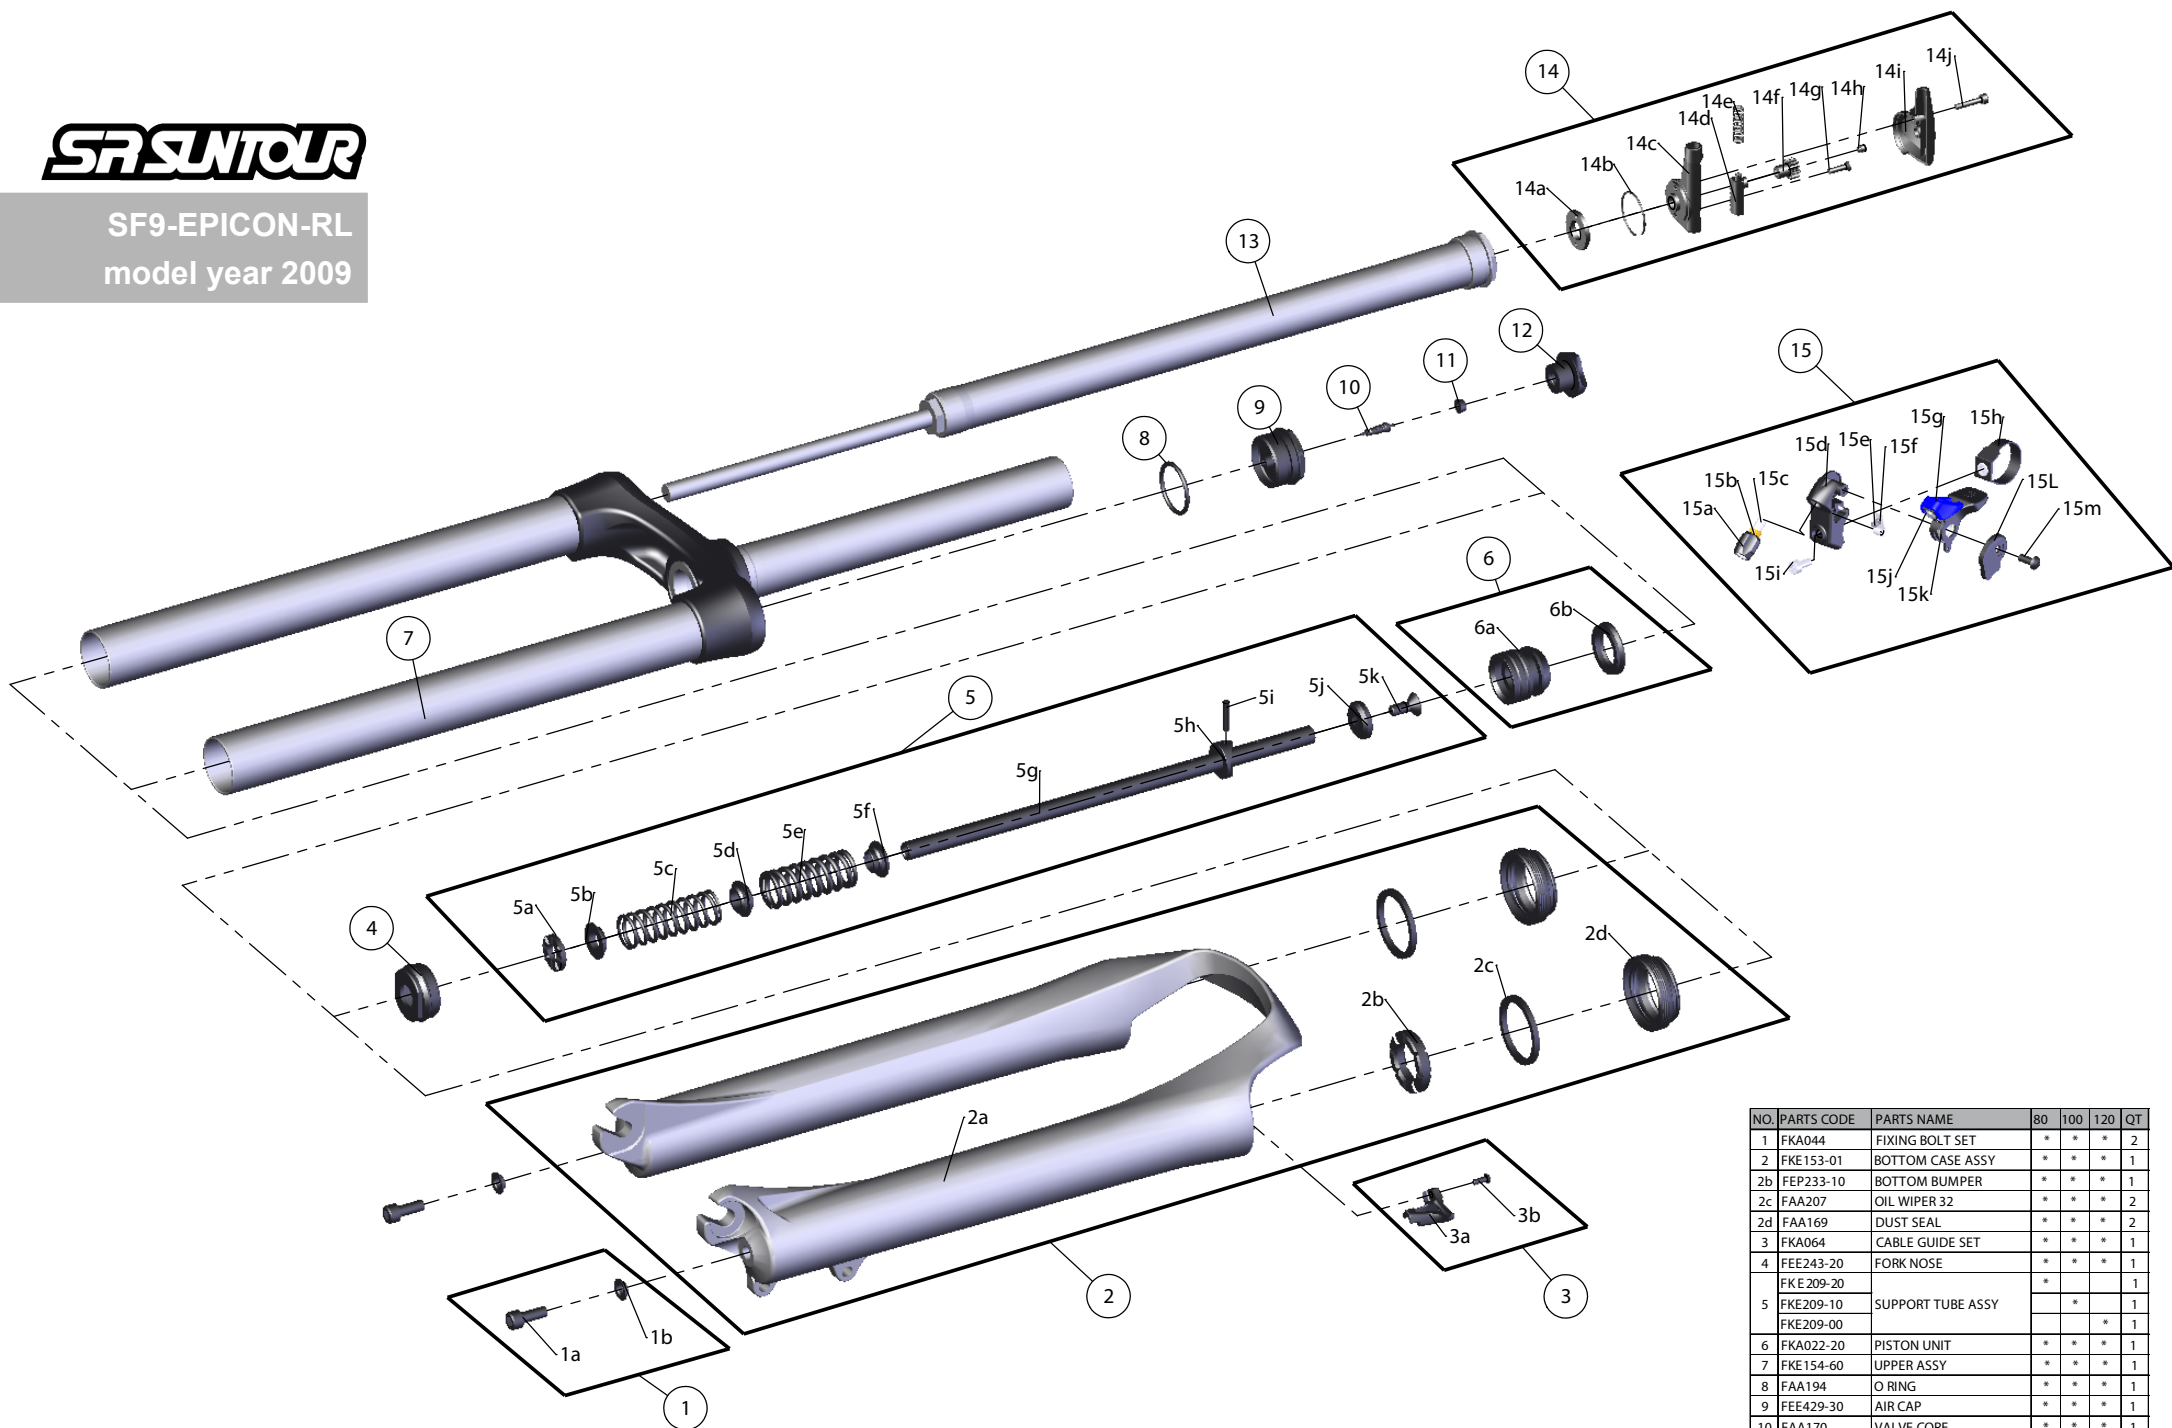

# SUNTOUR

SF9-EPICON-RL  
model year 2009

NO.	PARTS CODE	PARTS NAME	80	100	120	QT
1	FKA044	FIXING BOLT SET	*	*	*	2
2	FKE153-01	BOTTOM CASE ASSY	*	*	*	1
2b	FEP233-10	BOTTOM BUMPER	*	*	*	1
2c	FAA207	OIL WIPER 32	*	*	*	2
2d	FAA169	DUST SEAL	*	*	*	2
3	FKA064	CABLE GUIDE SET	*	*	*	1
4	FEE243-20	FORK NOSE	*	*	*	1
	FKE 209-20		*	*	*	1
5	FKE209-10	SUPPORT TUBE ASSY	*	*	*	1
	FKE209-00		*	*	*	1
6	FKA022-20	PISTON UNIT	*	*	*	1
7	FKE154-60	UPPER ASSY	*	*	*	1
8	FAA194	O RING	*	*	*	1
9	FEE429-30	AIR CAP	*	*	*	1
10	FAA170	VALVE CORE	*	*	*	1
11	FAA118	VALVE CAP SEAL	*	*	*	1
12	FAA121-02	VALVE CAP	*	*	*	1
13	FUN021-21	RL UNIT	*	*	*	1
14	FKE112	RL REMOTE ASSY	*	*	*	1
15	SL95C-RLO	RLMOTE LEVER ASSY	*	*	*	1