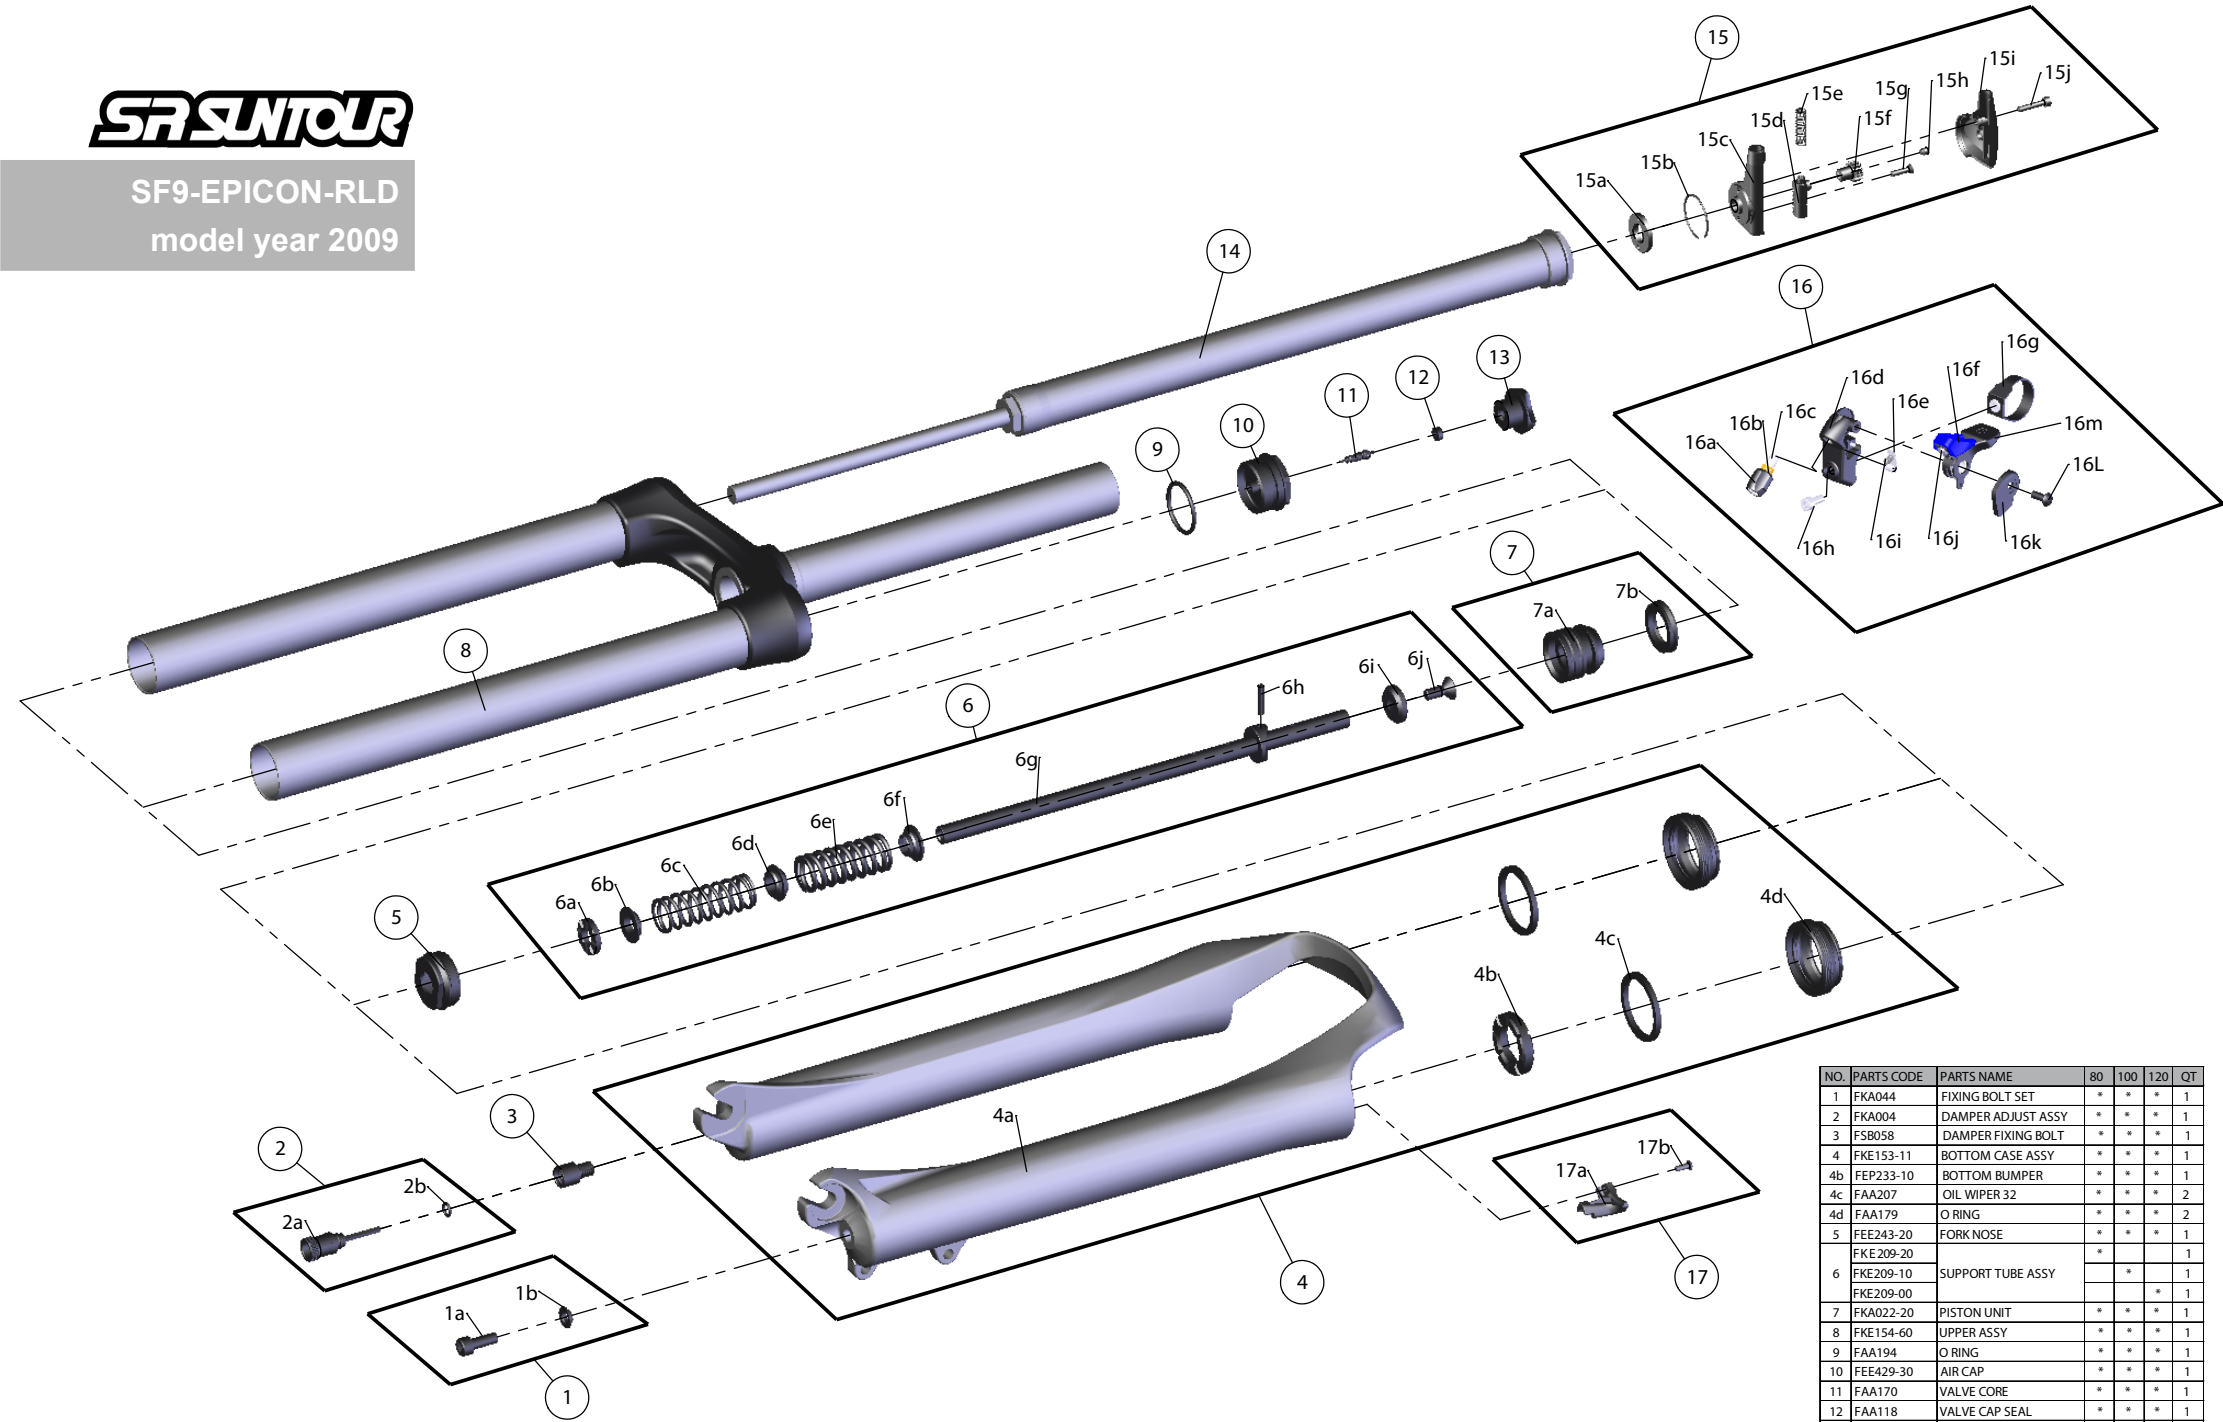

# SASUNTOUR

SF9-EPICON-RLD  
model year 2009

NO.	PARTS CODE	PARTS NAME	80	100	120	QT
1	FKA044	FIXING BOLT SET	*	*	*	1
2	FKA004	DAMPER ADJUST ASSY	*	*	*	1
3	FSB058	DAMPER FIXING BOLT	*	*	*	1
4	FKE153-11	BOTTOM CASE ASSY	*	*	*	1
4b	FEP233-10	BOTTOM BUMPER	*	*	*	1
4c	FAA207	OIL WIPER 32	*	*	*	2
4d	FAA179	O RING	*	*	*	2
5	FEE243-20	FORK NOSE	*	*	*	1
	FKE209-20		*	*	*	1
6	FKE209-10	SUPPORT TUBE ASSY	*	*	*	1
	FKE209-00		*	*	*	1
7	FKA022-20	PISTON UNIT	*	*	*	1
8	FKE154-60	UPPER ASSY	*	*	*	1
9	FAA194	O RING	*	*	*	1
10	FEE429-30	AIR CAP	*	*	*	1
11	FAA170	VALVE CORE	*	*	*	1
12	FAA118	VALVE CAP SEAL	*	*	*	1
13	FAA121-02	VALVE CAP	*	*	*	1
14	FUN021-11	RLD UNIT	*	*	*	1
15	FKE112	RL REMOTE ASSY	*	*	*	1
16	SL9SC-RLO	RLMOTE LEVER ASSY	*	*	*	1
17	FKA064	CABLE GUIDE SET	*	*	*	1