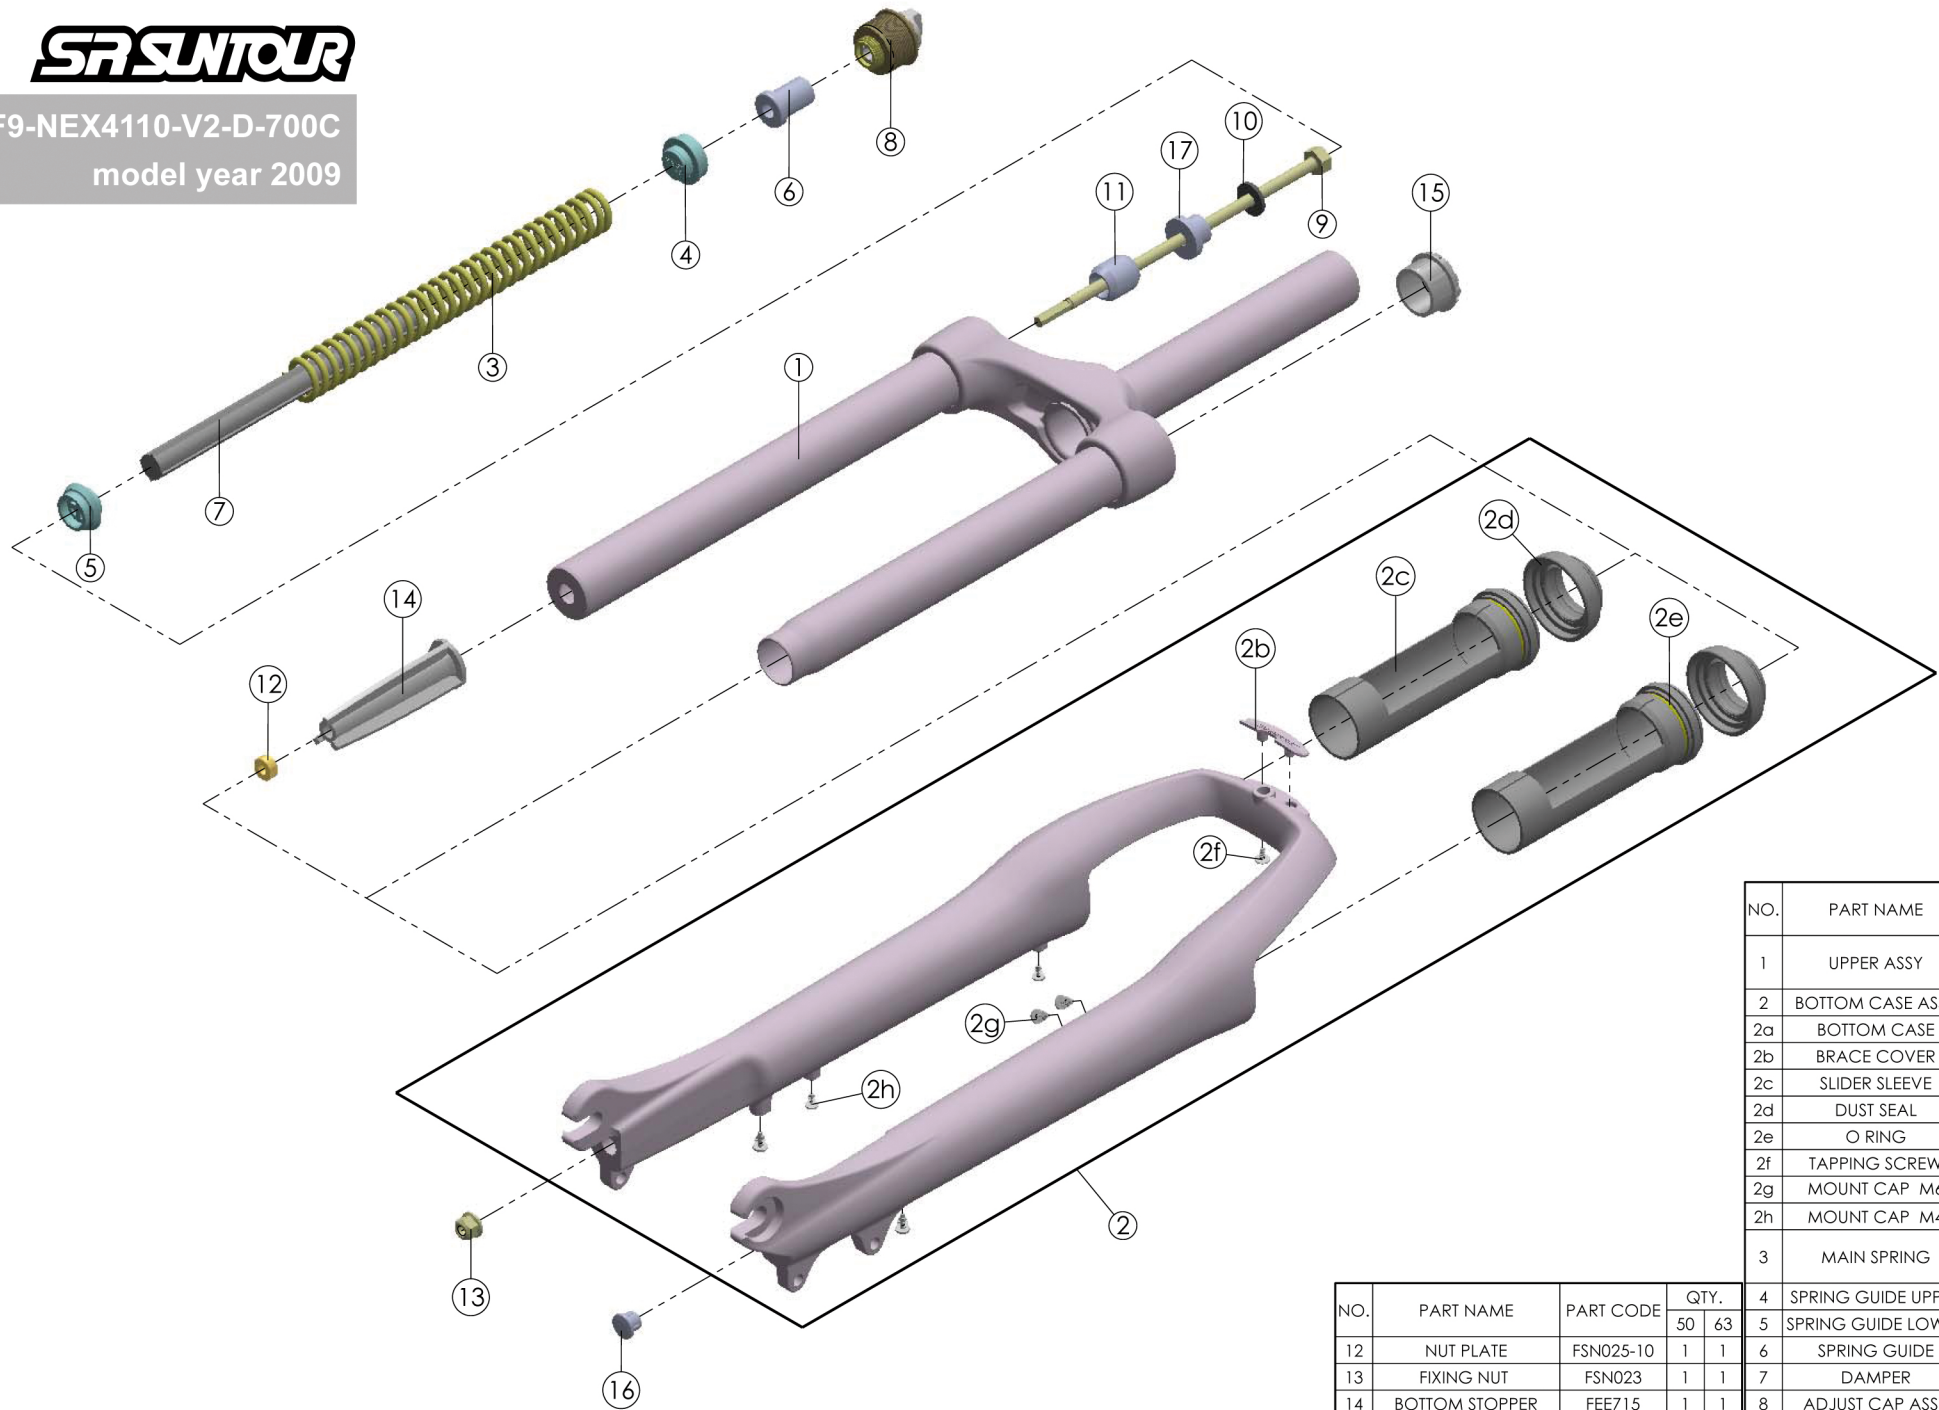

SUNTOUR

SF9-NEX4110-V2-D-700C
model year 2009

NO.	PART NAME	PART CODE	QTY.	
			50	63
1	UPPER ASSY	FKE236-30	1	-
		FKE236-20	-	1
2	BOTTOM CASE ASSY	FKE230-10	1	1
2a	BOTTOM CASE	FPB241	1	1
2b	BRACE COVER	FEE716	1	1
2c	SLIDER SLEEVE	FEE460	2	2
2d	DUST SEAL	FAA129	2	2
2e	O RING	FAA192	2	2
2f	TAPPING SCREW	FSB114	2	2
2g	MOUNT CAP M6	FAA199	4	4
2h	MOUNT CAP M4	FAA199-10	2	2
3	MAIN SPRING	FEP440	1	-
		FEP417	-	1
4	SPRING GUIDE UPPER	FEE467-10	1	1
5	SPRING GUIDE LOWER	FEE468-10	1	1
6	SPRING GUIDE	FEE732	1	1
7	DAMPER	FEP262-50	1	1
8	ADJUST CAP ASSY	FKE005-20	1	1
9	FIXING BOLT	FSB067-80	1	1
10	WASHER	FSW003	1	1
11	REBOUND RUBBER	FEP086	1	1
12	NUT PLATE	FSN025-10	1	1
13	FIXING NUT	FSN023	1	1
14	BOTTOM STOPPER	FEE715	1	1
15	CAP	FEE676	1	1
16	BOTTOM CAP	FEE795	1	1
17	REBOUND SLEEVE	FEE452	1	-

NO.	PART NAME	PART CODE	QTY.	
			50	63
4	SPRING GUIDE UPPER	FEE467-10	1	1
5	SPRING GUIDE LOWER	FEE468-10	1	1
6	SPRING GUIDE	FEE732	1	1
7	DAMPER	FEP262-50	1	1
8	ADJUST CAP ASSY	FKE005-20	1	1
9	FIXING BOLT	FSB067-80	1	1
10	WASHER	FSW003	1	1
11	REBOUND RUBBER	FEP086	1	1
12	NUT PLATE	FSN025-10	1	1
13	FIXING NUT	FSN023	1	1
14	BOTTOM STOPPER	FEE715	1	1
15	CAP	FEE676	1	1
16	BOTTOM CAP	FEE795	1	1
17	REBOUND SLEEVE	FEE452	1	-