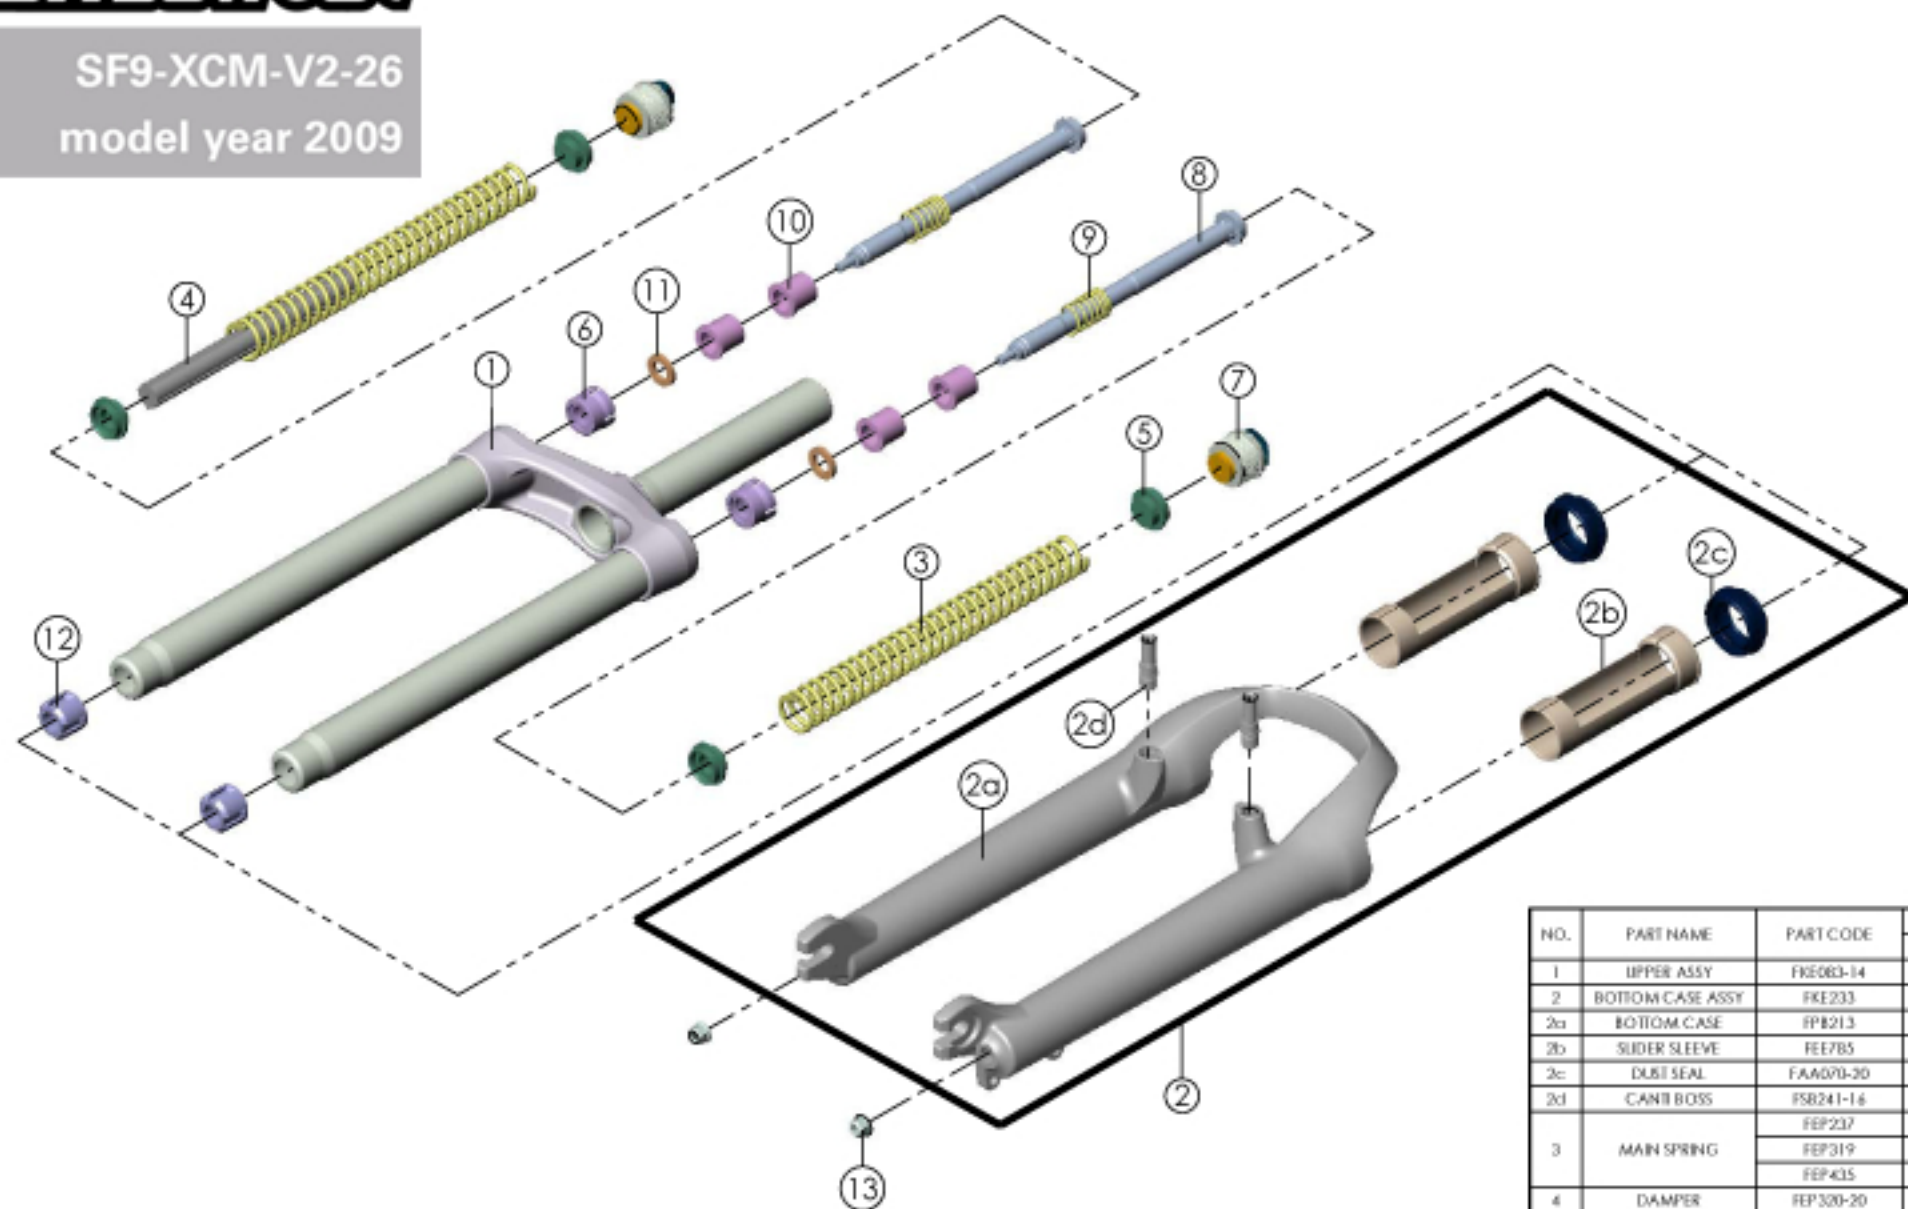

SF9-XCM-V2-26  
model year 2009

NO.	PART NAME	PART CODE	QTY.		
			90	100	120
1	UPPER ASSY	FKE083-14	1	1	1
2	BOTTOM CASE ASSY	FKE233	1	1	1
2a	BOTTOM CASE	FP8213	1	1	1
2b	SLIDER SLEEVE	FEE7B5	2	2	2
2c	DUST SEAL	FAA070-20	2	2	2
2d	CAN'T BOSS	FSB241-14	2	2	2
3	MAIN SPRING	FEP237	2	-	-
		FEP319	-	2	-
		FEP435	-	-	2
4	DAMPER	FEP320-20	1	1	1
5	SPRING GUIDE	FEE434-10	4	4	4
6	FORK NOSE	FEE805	2	2	2
7	ADJUST CAP ASSY	FK1009-10	2	2	2
8	GUIDE	FEE800	2	2	2
9	REBOUND SPRING	FEP058-30	2	2	2
10	REBOUND SLEEVE	FEE286-10	4	2	-
11	REBOUND RUBBER	FEP053	2	2	2
12	BOTTOM STOPPER	FEE804	2	2	2
13	FRONT NUT	FSH025	2	2	2