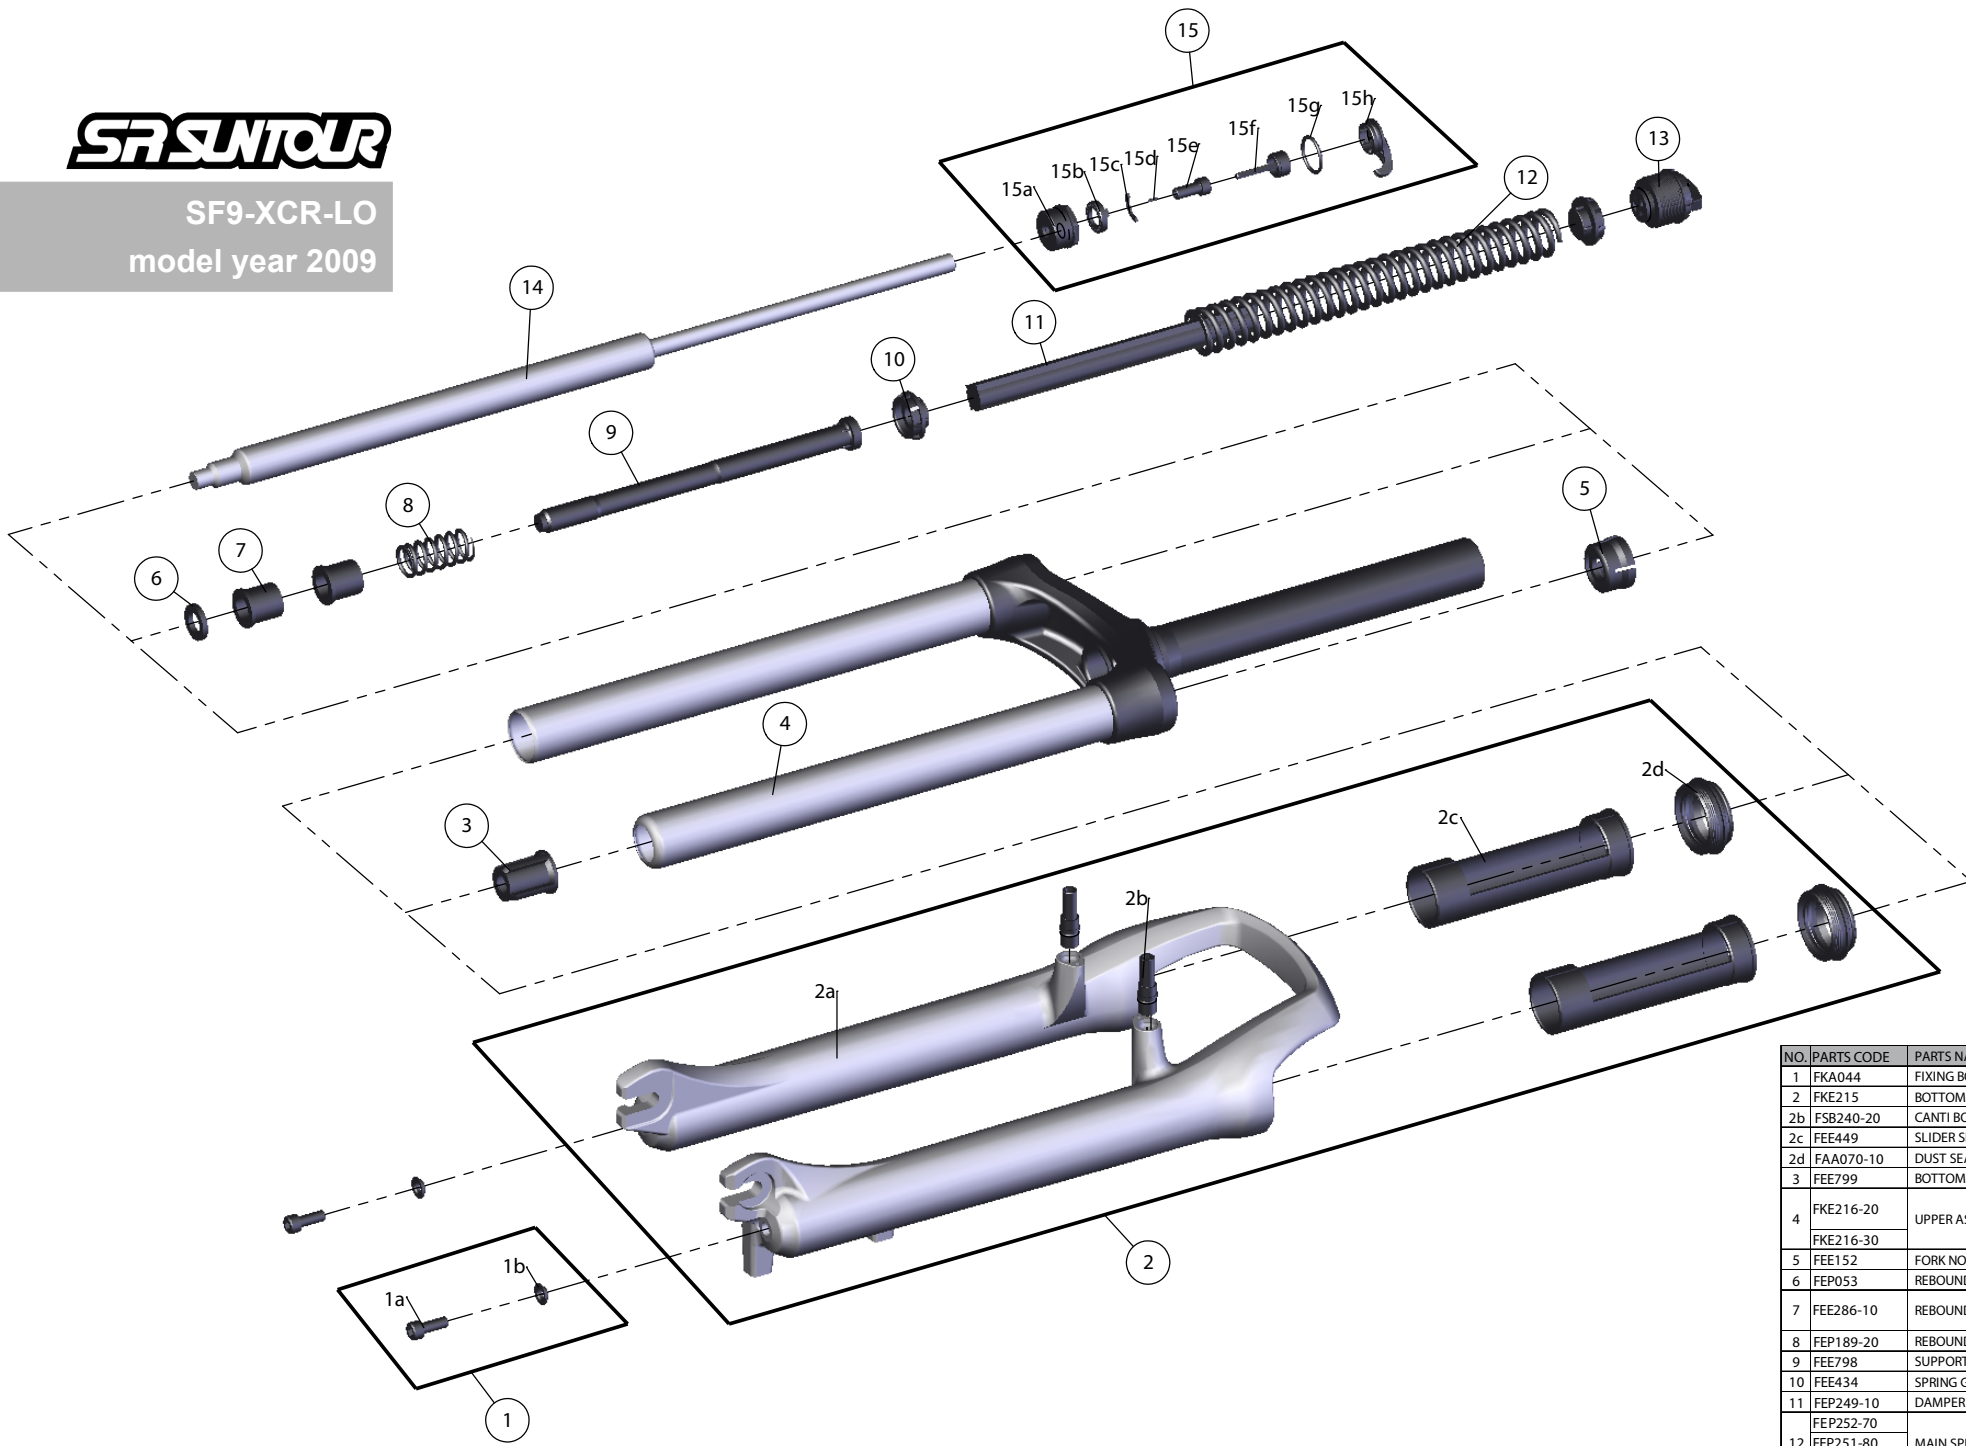

SUNTOUR

SF9-XCR-LO
model year 2009

NO.	PARTS CODE	PARTS NAME	80	100	120	QT
1	FKA044	FIXING BOLT SET	*	*	*	2
2	FKE215	BOTTOM CASE ASSY	*	*	*	1
2b	FSB240-20	CANTI BOSS	*	*	*	2
2c	FEE449	SLIDER SLEEVES	*	*	*	2
2d	FAA070-10	DUST SEAL	*	*	*	2
3	FEE799	BOTTOM STOPPER	*	*	*	1
4	FKE216-20	UPPER ASSY	*			1
	FKE216-30			*		1
5	FEE152	FORK NOSE	*	*	*	1
6	FE053	REBOUND RUBBER	*	*	*	1
7	FEE286-10	REBOUND SPACER	*			2
8	FEP189-20	REBOUND SPRING	*	*	*	1
9	FEE798	SUPPORT TUBE	*	*	*	1
10	FEE434	SPRING GUIDE	*	*	*	2
11	FEP249-10	DAMPER	*	*	*	1
12	FEP252-70	MAIN SPRING	*			1
	FEP251-80			*		1
	FEP236-80				*	1
13	FKE052-03	ADJUSTER ASSY	*	*	*	1
14	FUN006-26	DAMPER UNIT	*	*	*	1
15	FKE027-33	LO TOP CAP ASSY	*	*	*	1