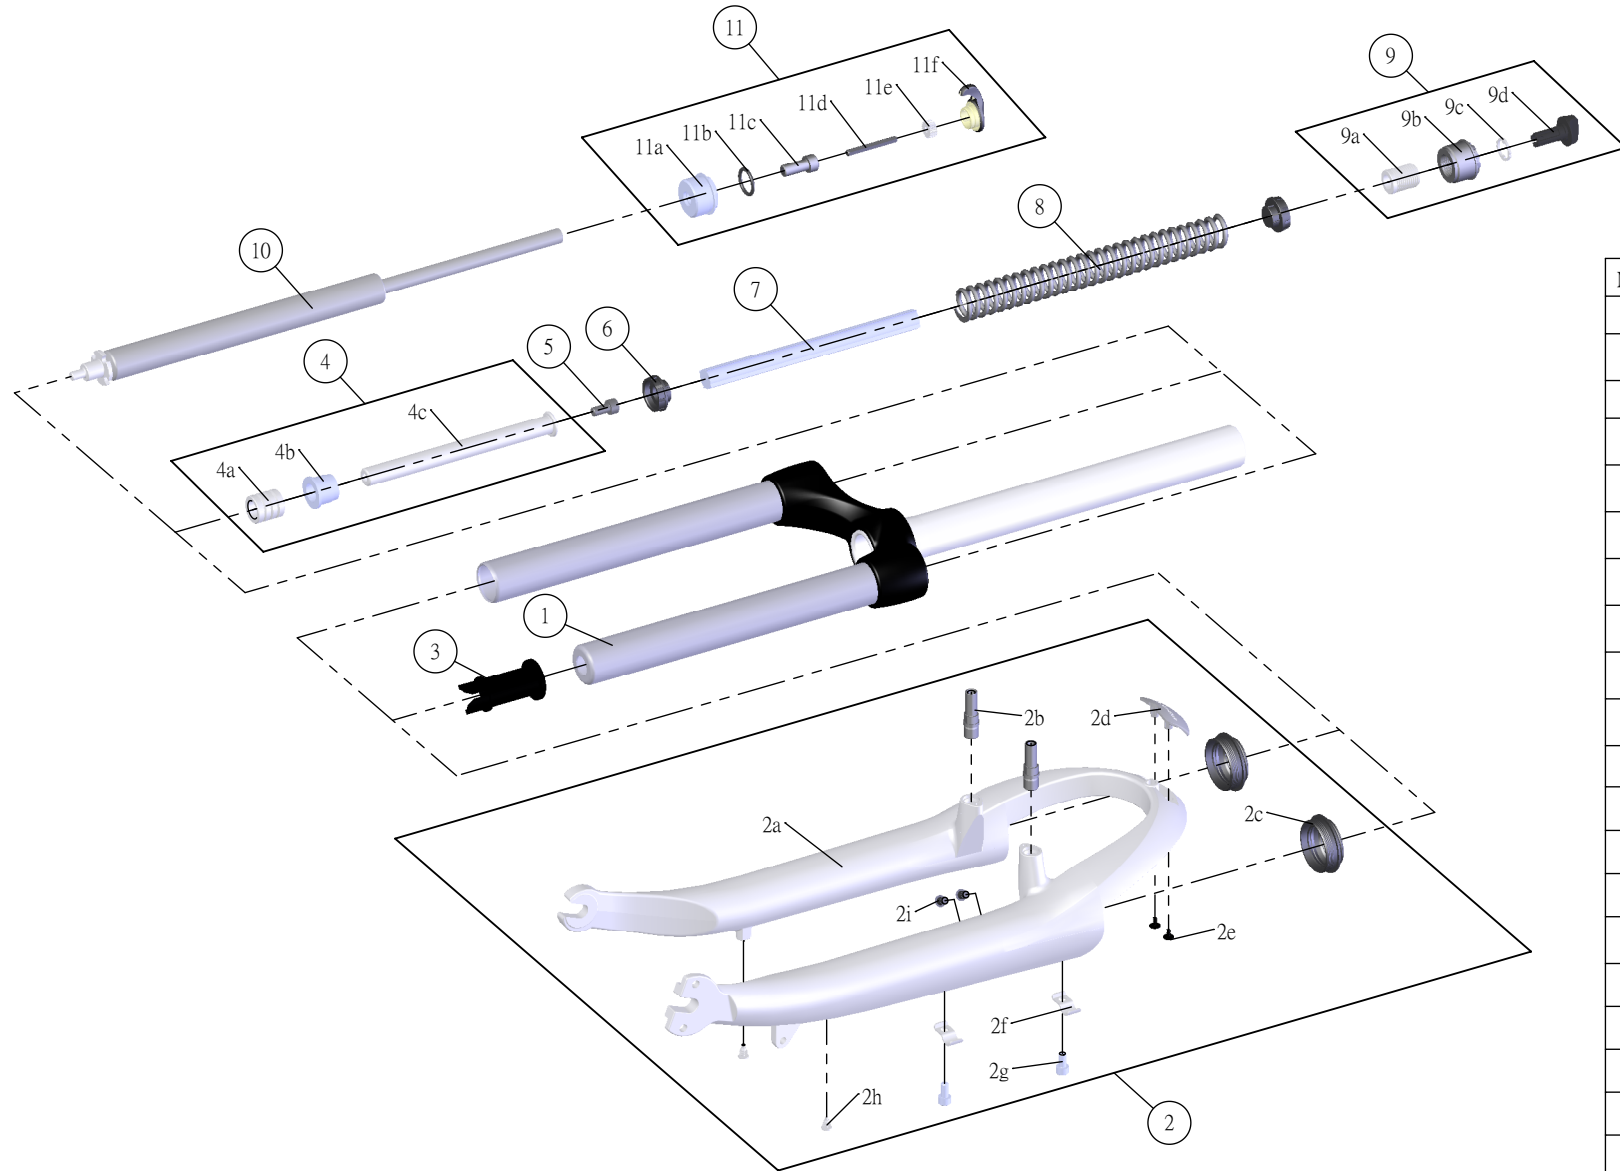

SUNTOUR

SF10CT-SA-LO-700-63

NO.	PARTS CODE	PARTS NAME	QT
1	FKE334-10	UPPER ASSY	1
2	FKE248-20	BOTTOM CASE ASSY	1
2c	FAA125-40	DUST SEAL	2
2d	FEE654	BRIDGE COVER	1
2e	FSB114	TAPPING SCREW	2
2f	FEE658-10	CLAMP PLATE	2
2g	FSB089-10	FIXING BOLT	2
2h	FAA199	MOUNT CAP (M5)	2
2i	FAA089	MOUNT CAP (M6)	2
3	FEE239-01	BOTTOM STOPPER	1
4	FKE071-01	SUPPORT TUBE ASSY	1
5	FSB062-02	FIXING BOLT	1
6	FEE389-40	SPRING GUIDE	2
7	FEP262-60	DAMPER	1
8	FEP460	MAIN SPRING	1
9	FKE016-02	ADJUSTER ASSY	1
9b	FEE190-04	ADJUST CAP	1
9d	FEE139-07	ADJUST KNOB	1
10	FUN006-15	DAMPER UNIT	1
11	FKE028-23	LO TOP CAP ASSY	1
11a	FEE289-30	FIX CAP	1
11f	FEE288-10	LOCK OUT KNOB	1