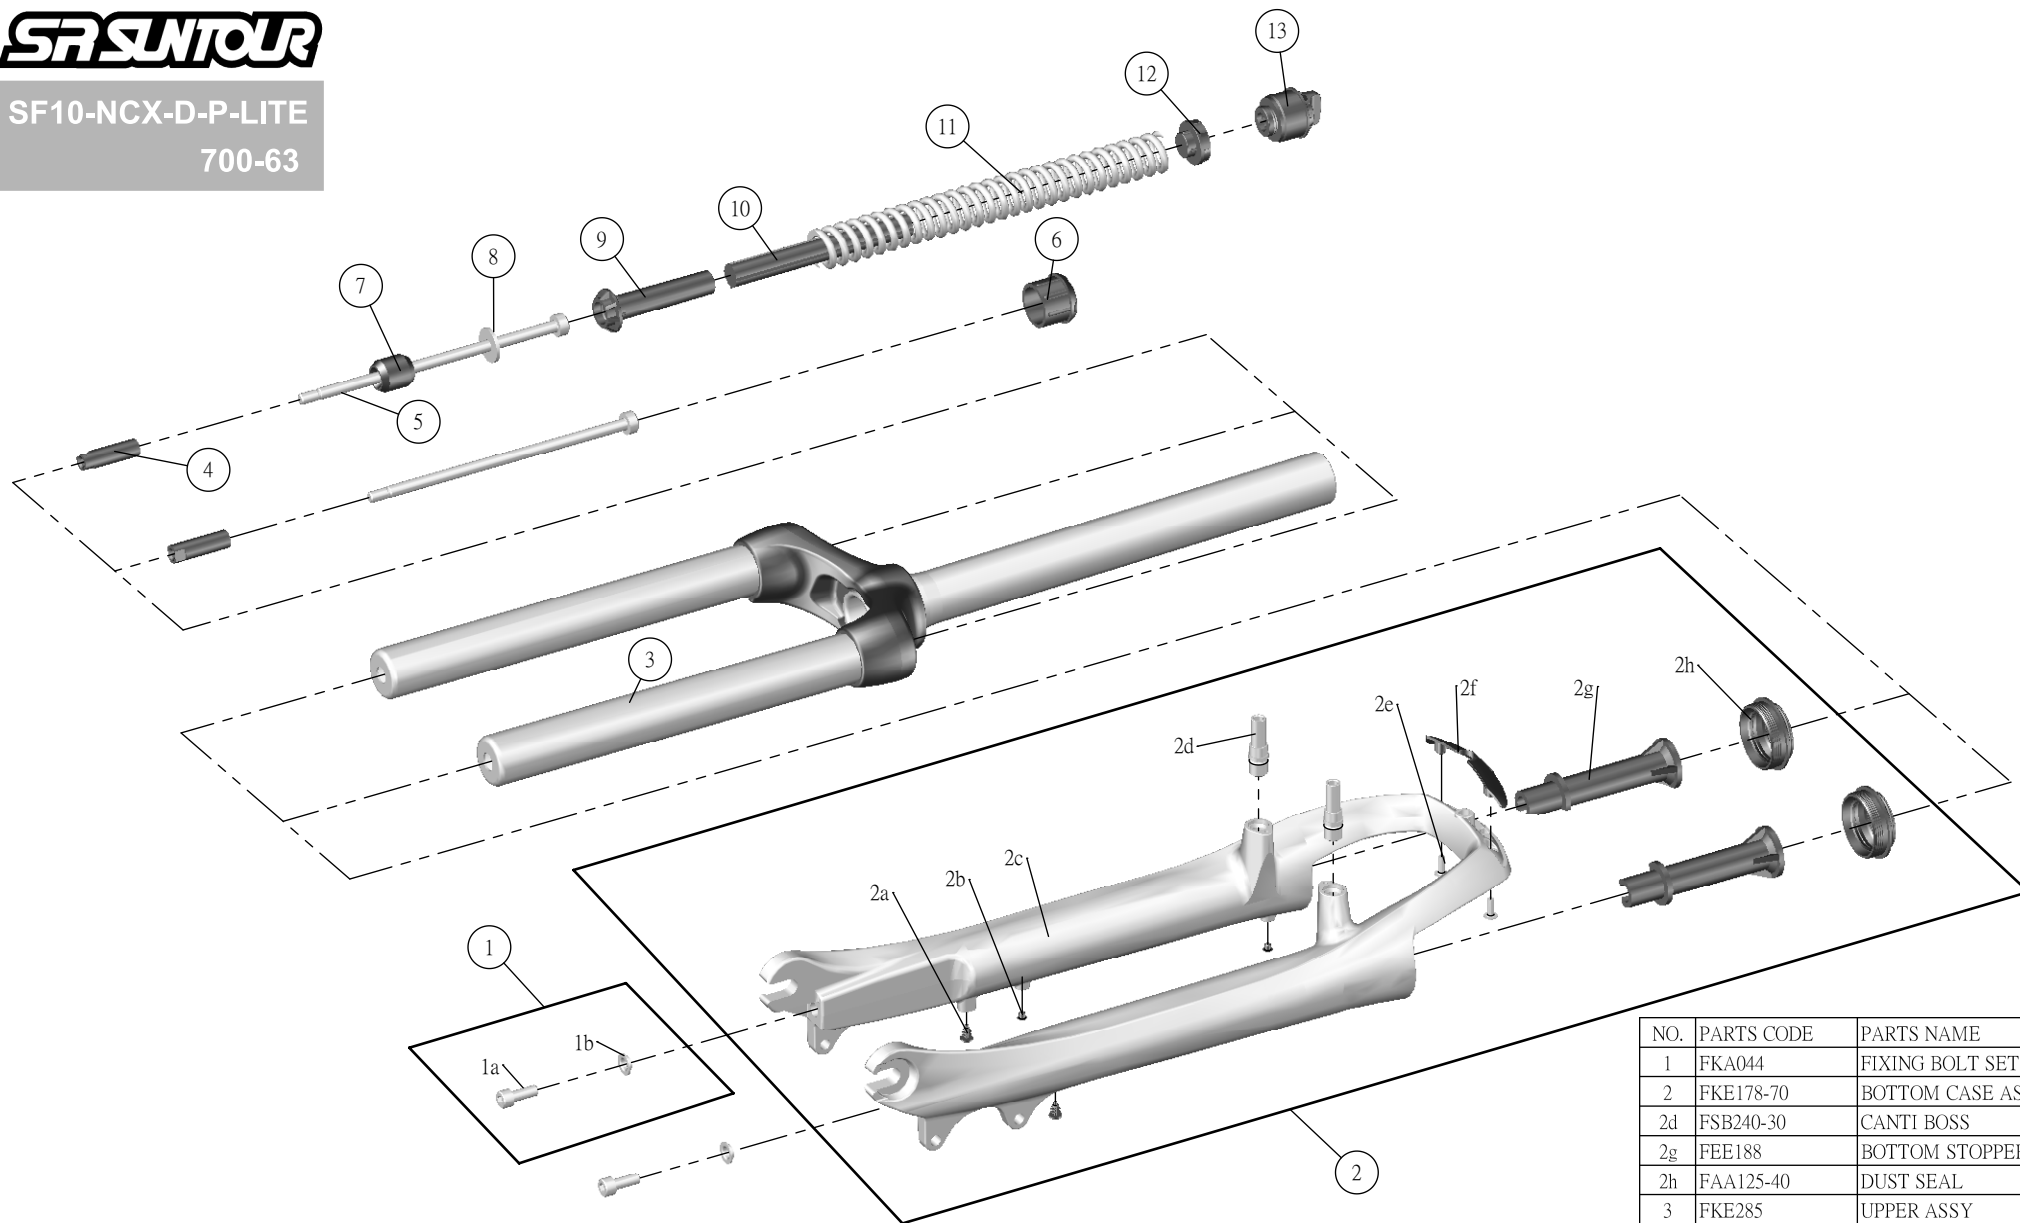

SUNTOUR

SF10-NCX-D-P-LITE

700-63

NO.	PARTS CODE	PARTS NAME	QT
1	FKA044	FIXING BOLT SET	2
2	FKE178-70	BOTTOM CASE ASSY	1
2d	FSB240-30	CANTI BOSS	2
2g	FEE188	BOTTOM STOPPER	2
2h	FAA125-40	DUST SEAL	2
3	FKE285	UPPER ASSY	1
4	FSN027	BOTTOM NUT	2
5	FSB067-62	FIXING BOLT	2
6	FEE814	CAP	1
7	FEP086	REBOUND RUBBER	1
8	FSW042	WASHER	1
9	FEE765	SPRING GUIDE LOWER	1
10	FEP131-08	DAMPER	1
11	FEP416	MAIN SPRING	1
12	FEE389-30	SPRING GUIDE	1
13	FKE016-02	ADJUSTER ASSY	1