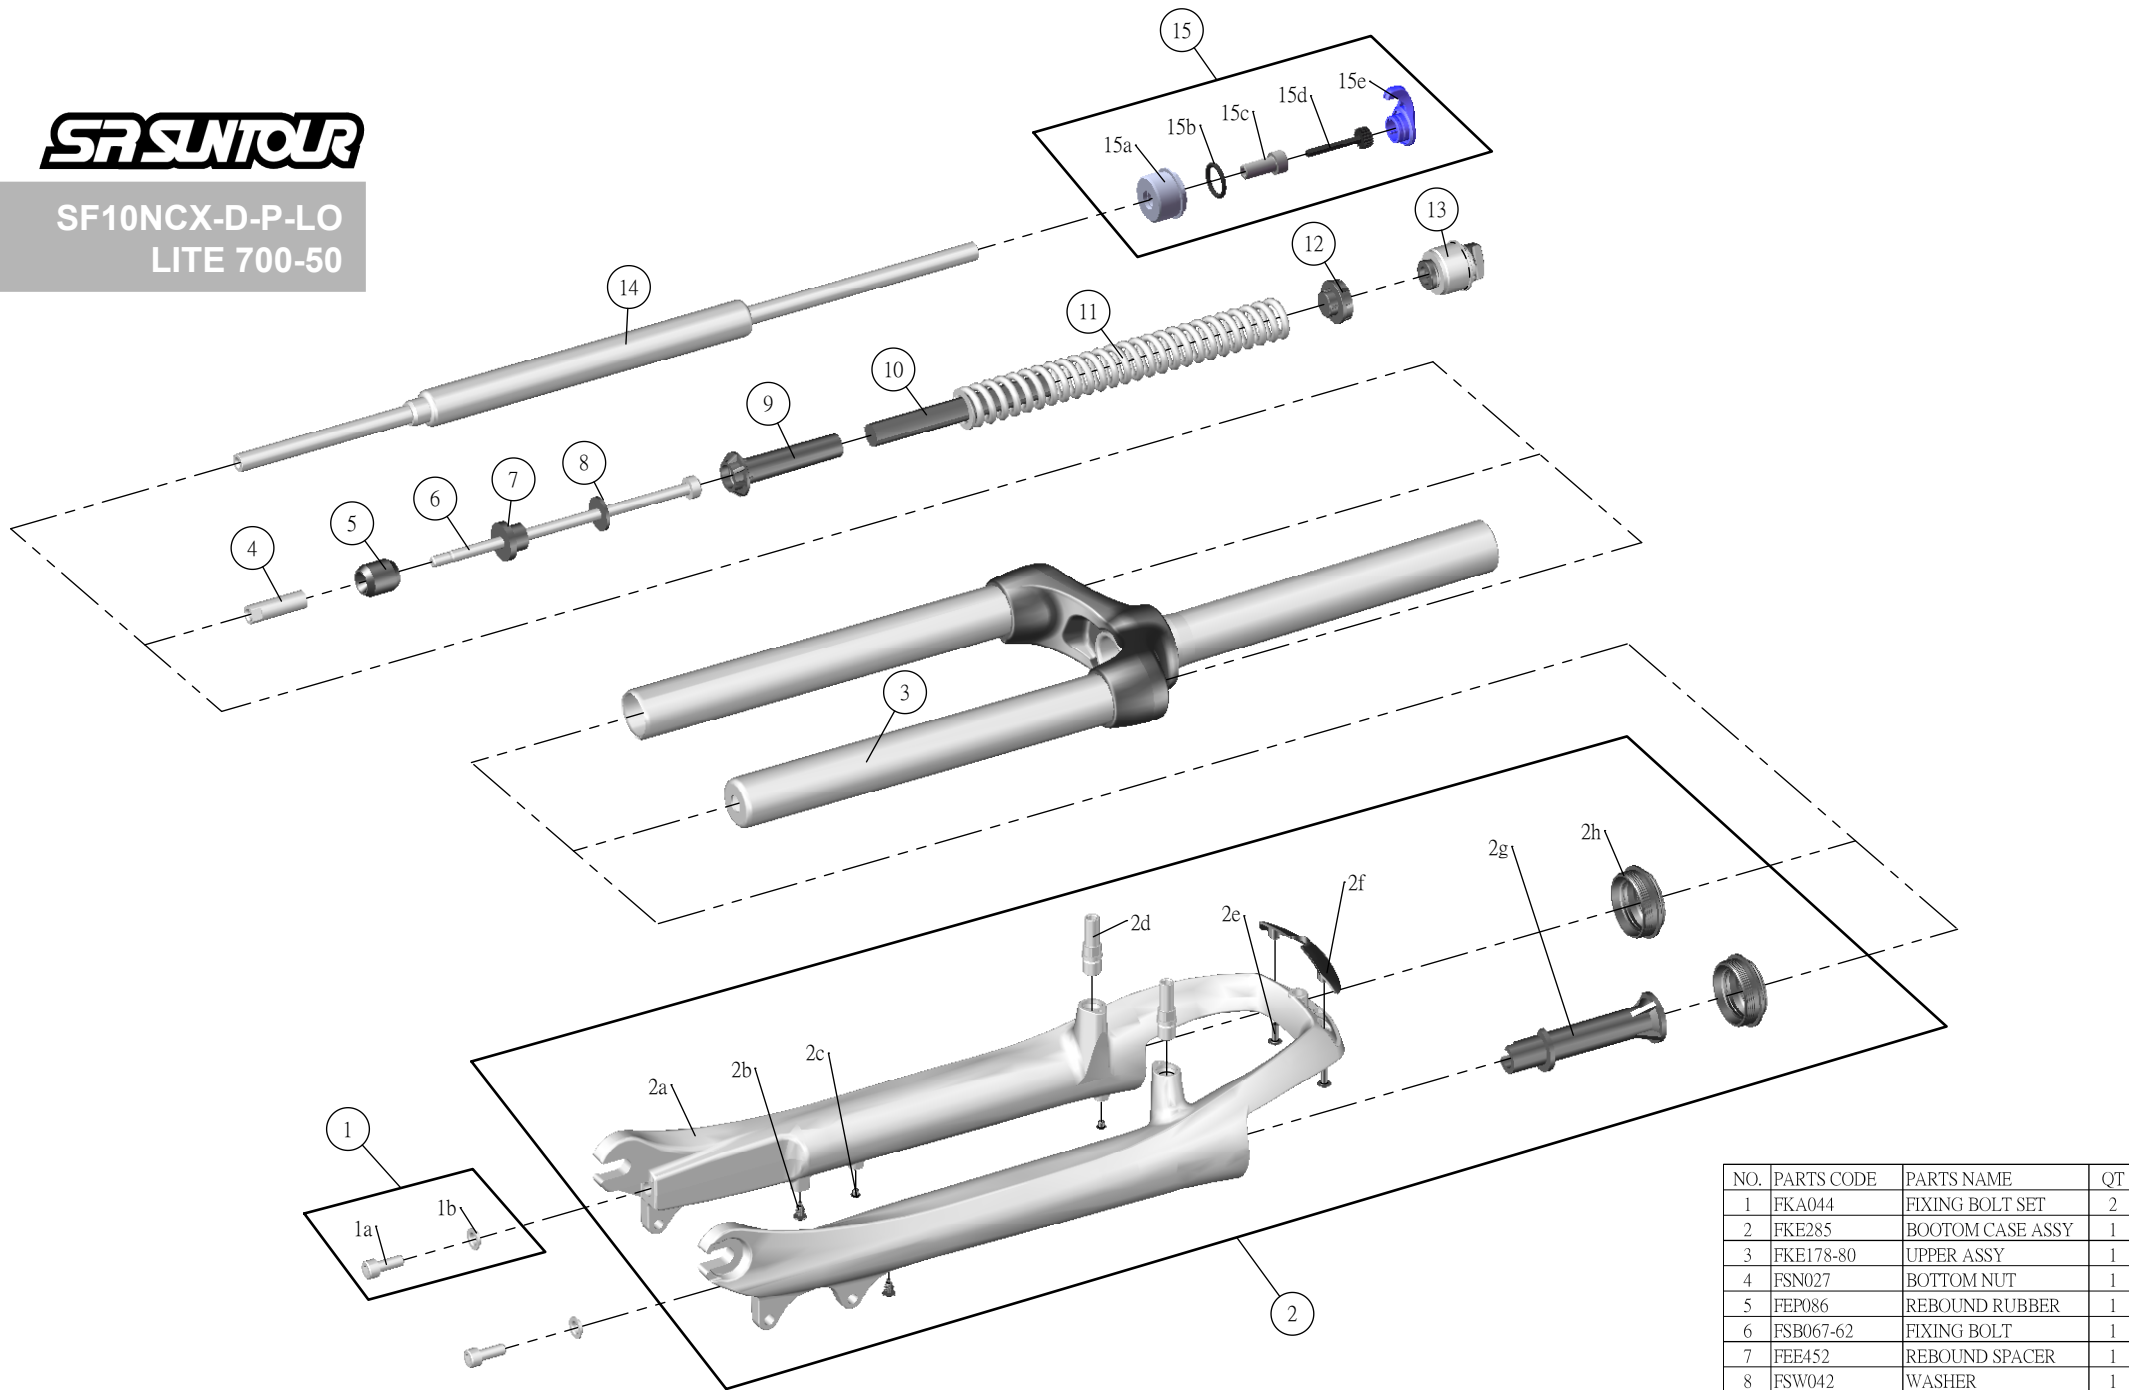

SUNTOUR

SF10NCX-D-P-LO
LITE 700-50

NO.	PARTS CODE	PARTS NAME	QT
1	FKA044	FIXING BOLT SET	2
2	FKE285	BOOTOM CASE ASSY	1
3	FKE178-80	UPPER ASSY	1
4	FSN027	BOTTOM NUT	1
5	FEP086	REBOUND RUBBER	1
6	FSB067-62	FIXING BOLT	1
7	FEE452	REBOUND SPACER	1
8	FSW042	WASHER	1
9	FEE765	SPRING GUIDE LOWER	1
10	FEP131-08	DAMPER	1
11	FEP413	MAIN SPRING	1
12	FEE389-30	SPRING GUIDE	1
13	FKE016-02	ADJUSTER ASSY	1
14	FUN058-00	LO UNIT	1
15	FKE028-23	LO TOP CAP ASSY	1