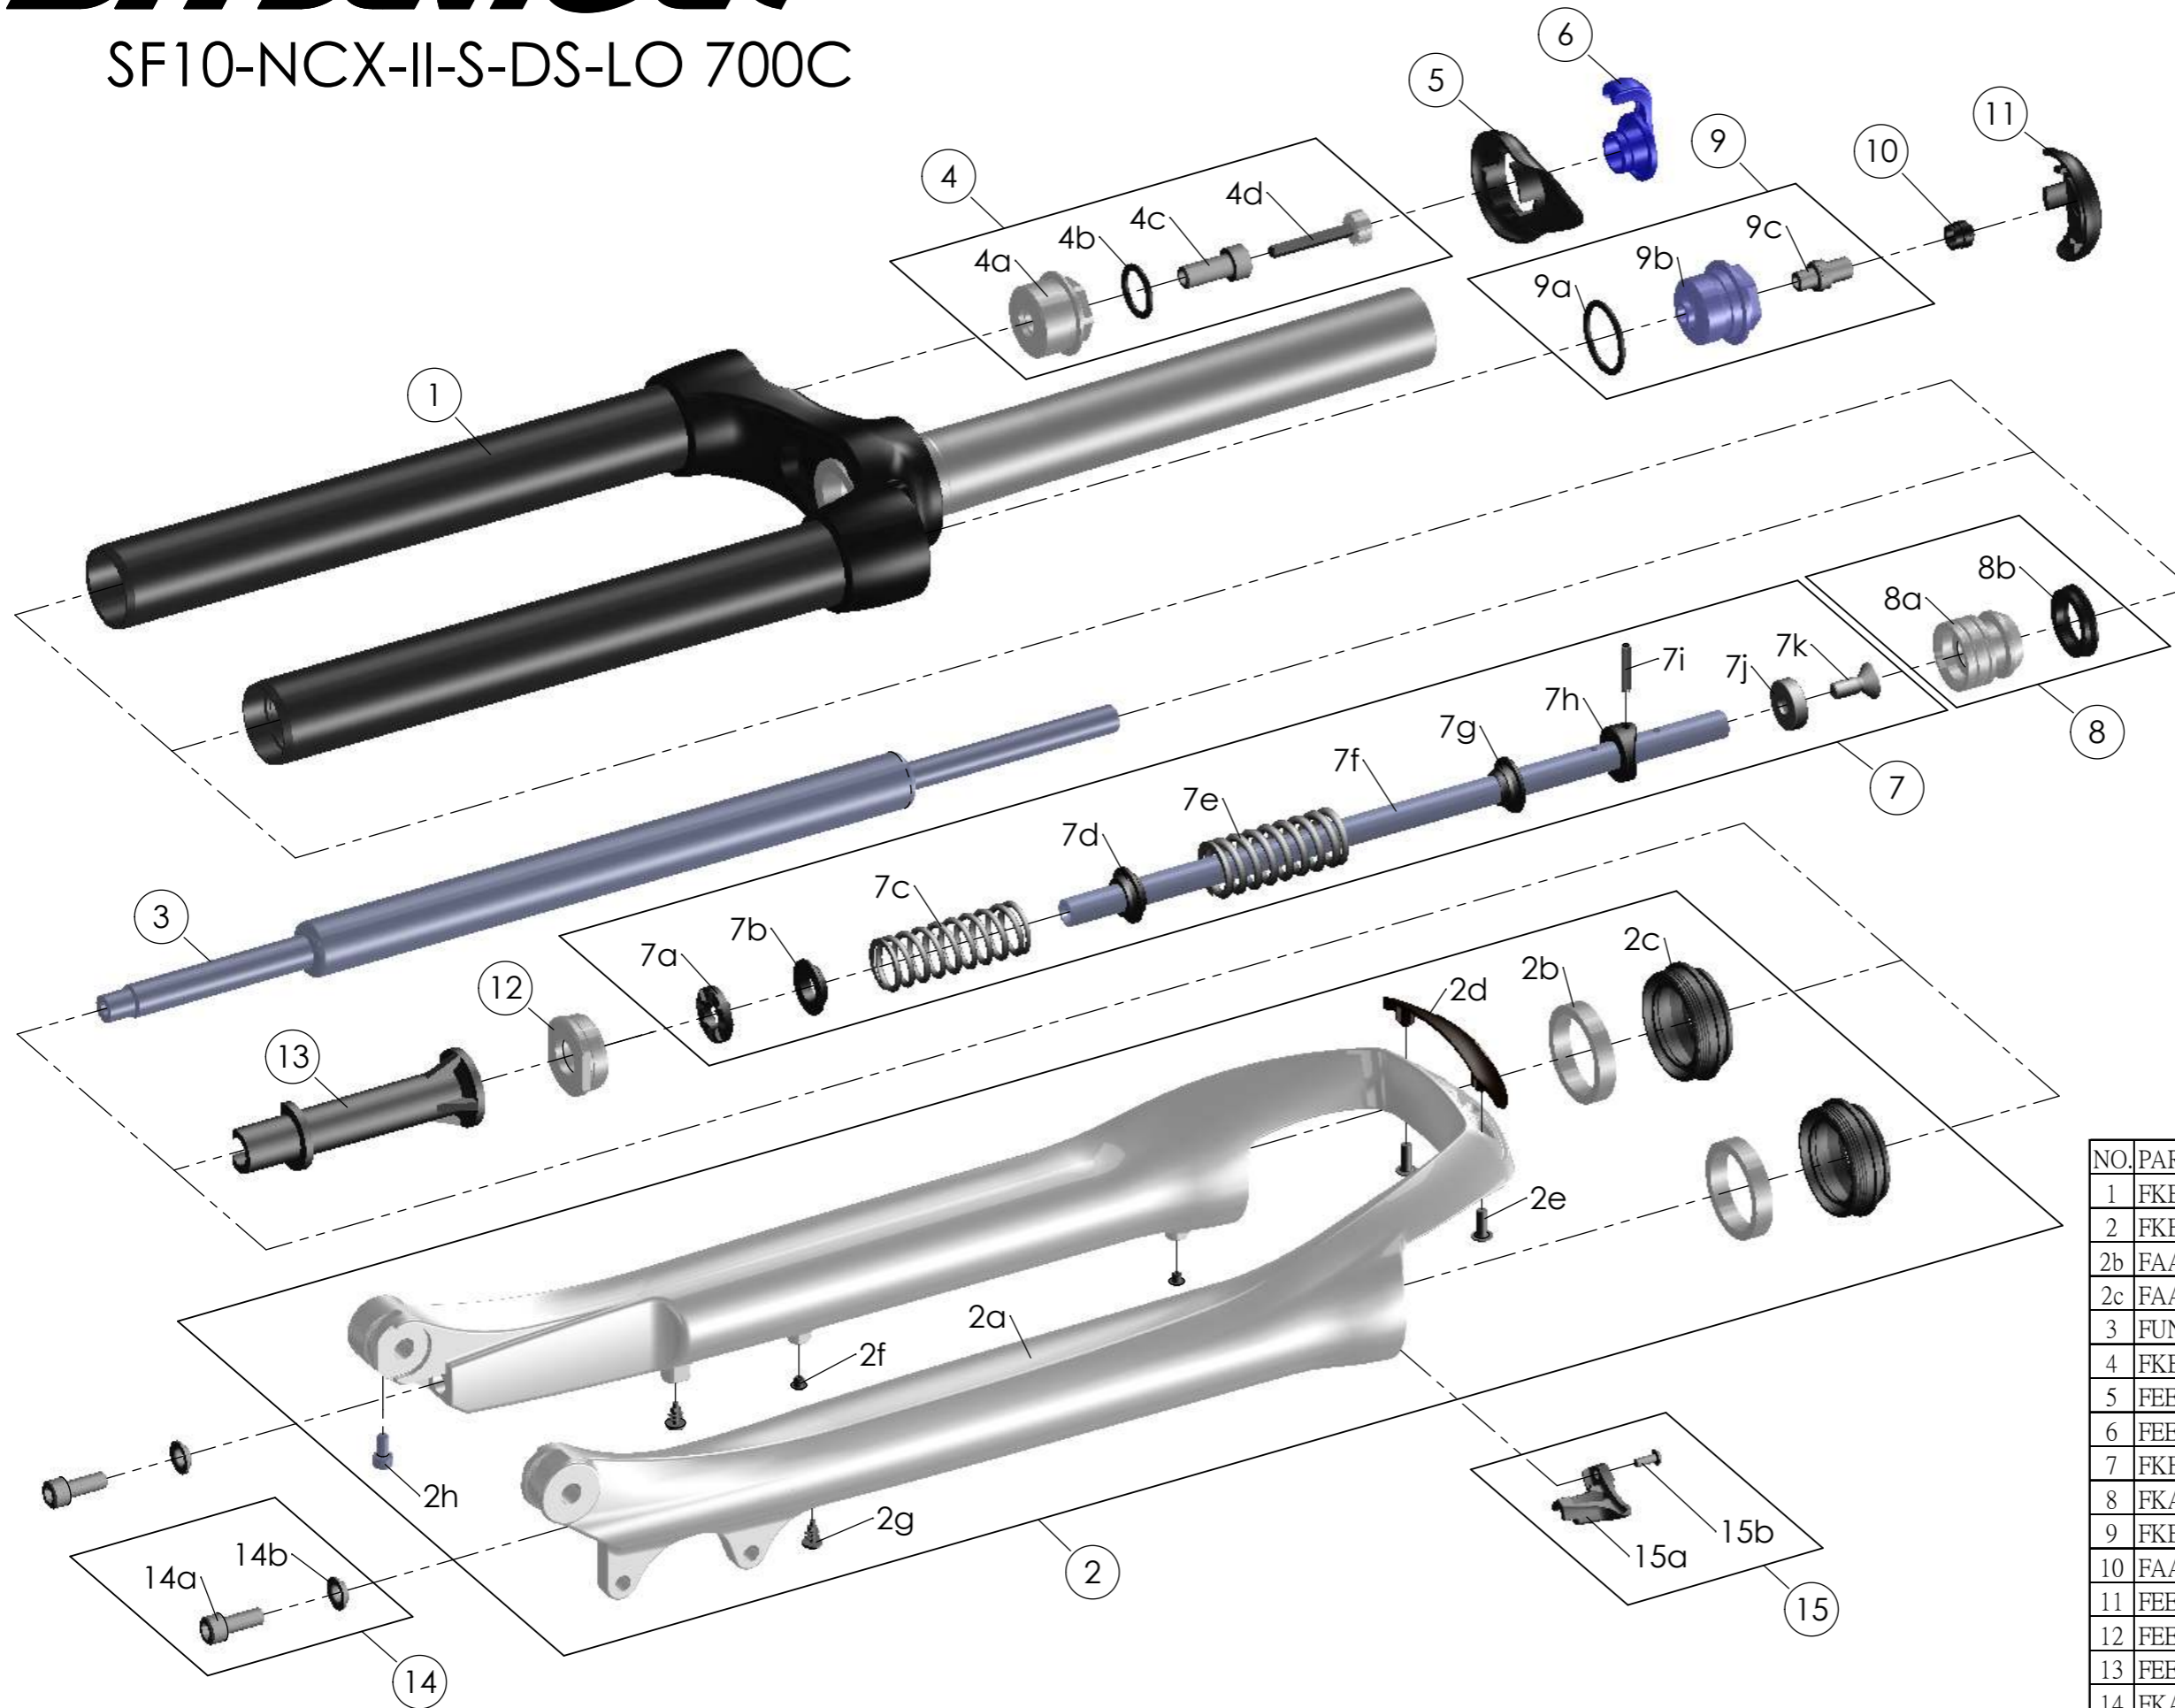

SUNTOUR

SF10-NCX-II-S-DS-LO 700C

NO.	PARTS CODE	PARTS NAME	QT.
1	FKE399	UPPER ASSY	1
2	FKE400	BOTTOM CASE ASSY	1
2b	FAA215-10	OIL WIPER 30	2
2c	FAA070-10	DUST SEAL	2
3	FUN027-17	DAMPER UNIT	1
4	FKE214-03	LO TOP CAP ASSY	1
5	FEE812-10	LO KNOB COVER	1
6	FEE809-10	ADJUSTER KNOB	1
7	FKE280-00	SUPPORT TUBE ASSY	1
8	FKA022-10	PISTON UNIT	1
9	FKE072-30	AIR CAP ASSY	1
10	FAA150	BOTTOM CAP	1
11	FEE813-10	PRELOAD COVER	1
12	FEE243-10	FORK NOSE	1
13	FEE188	BOTTOM STOPPER	1
14	FKA044	FIXING BOLT SET	2
15	FKA064	CABLE GUIDE SET	1