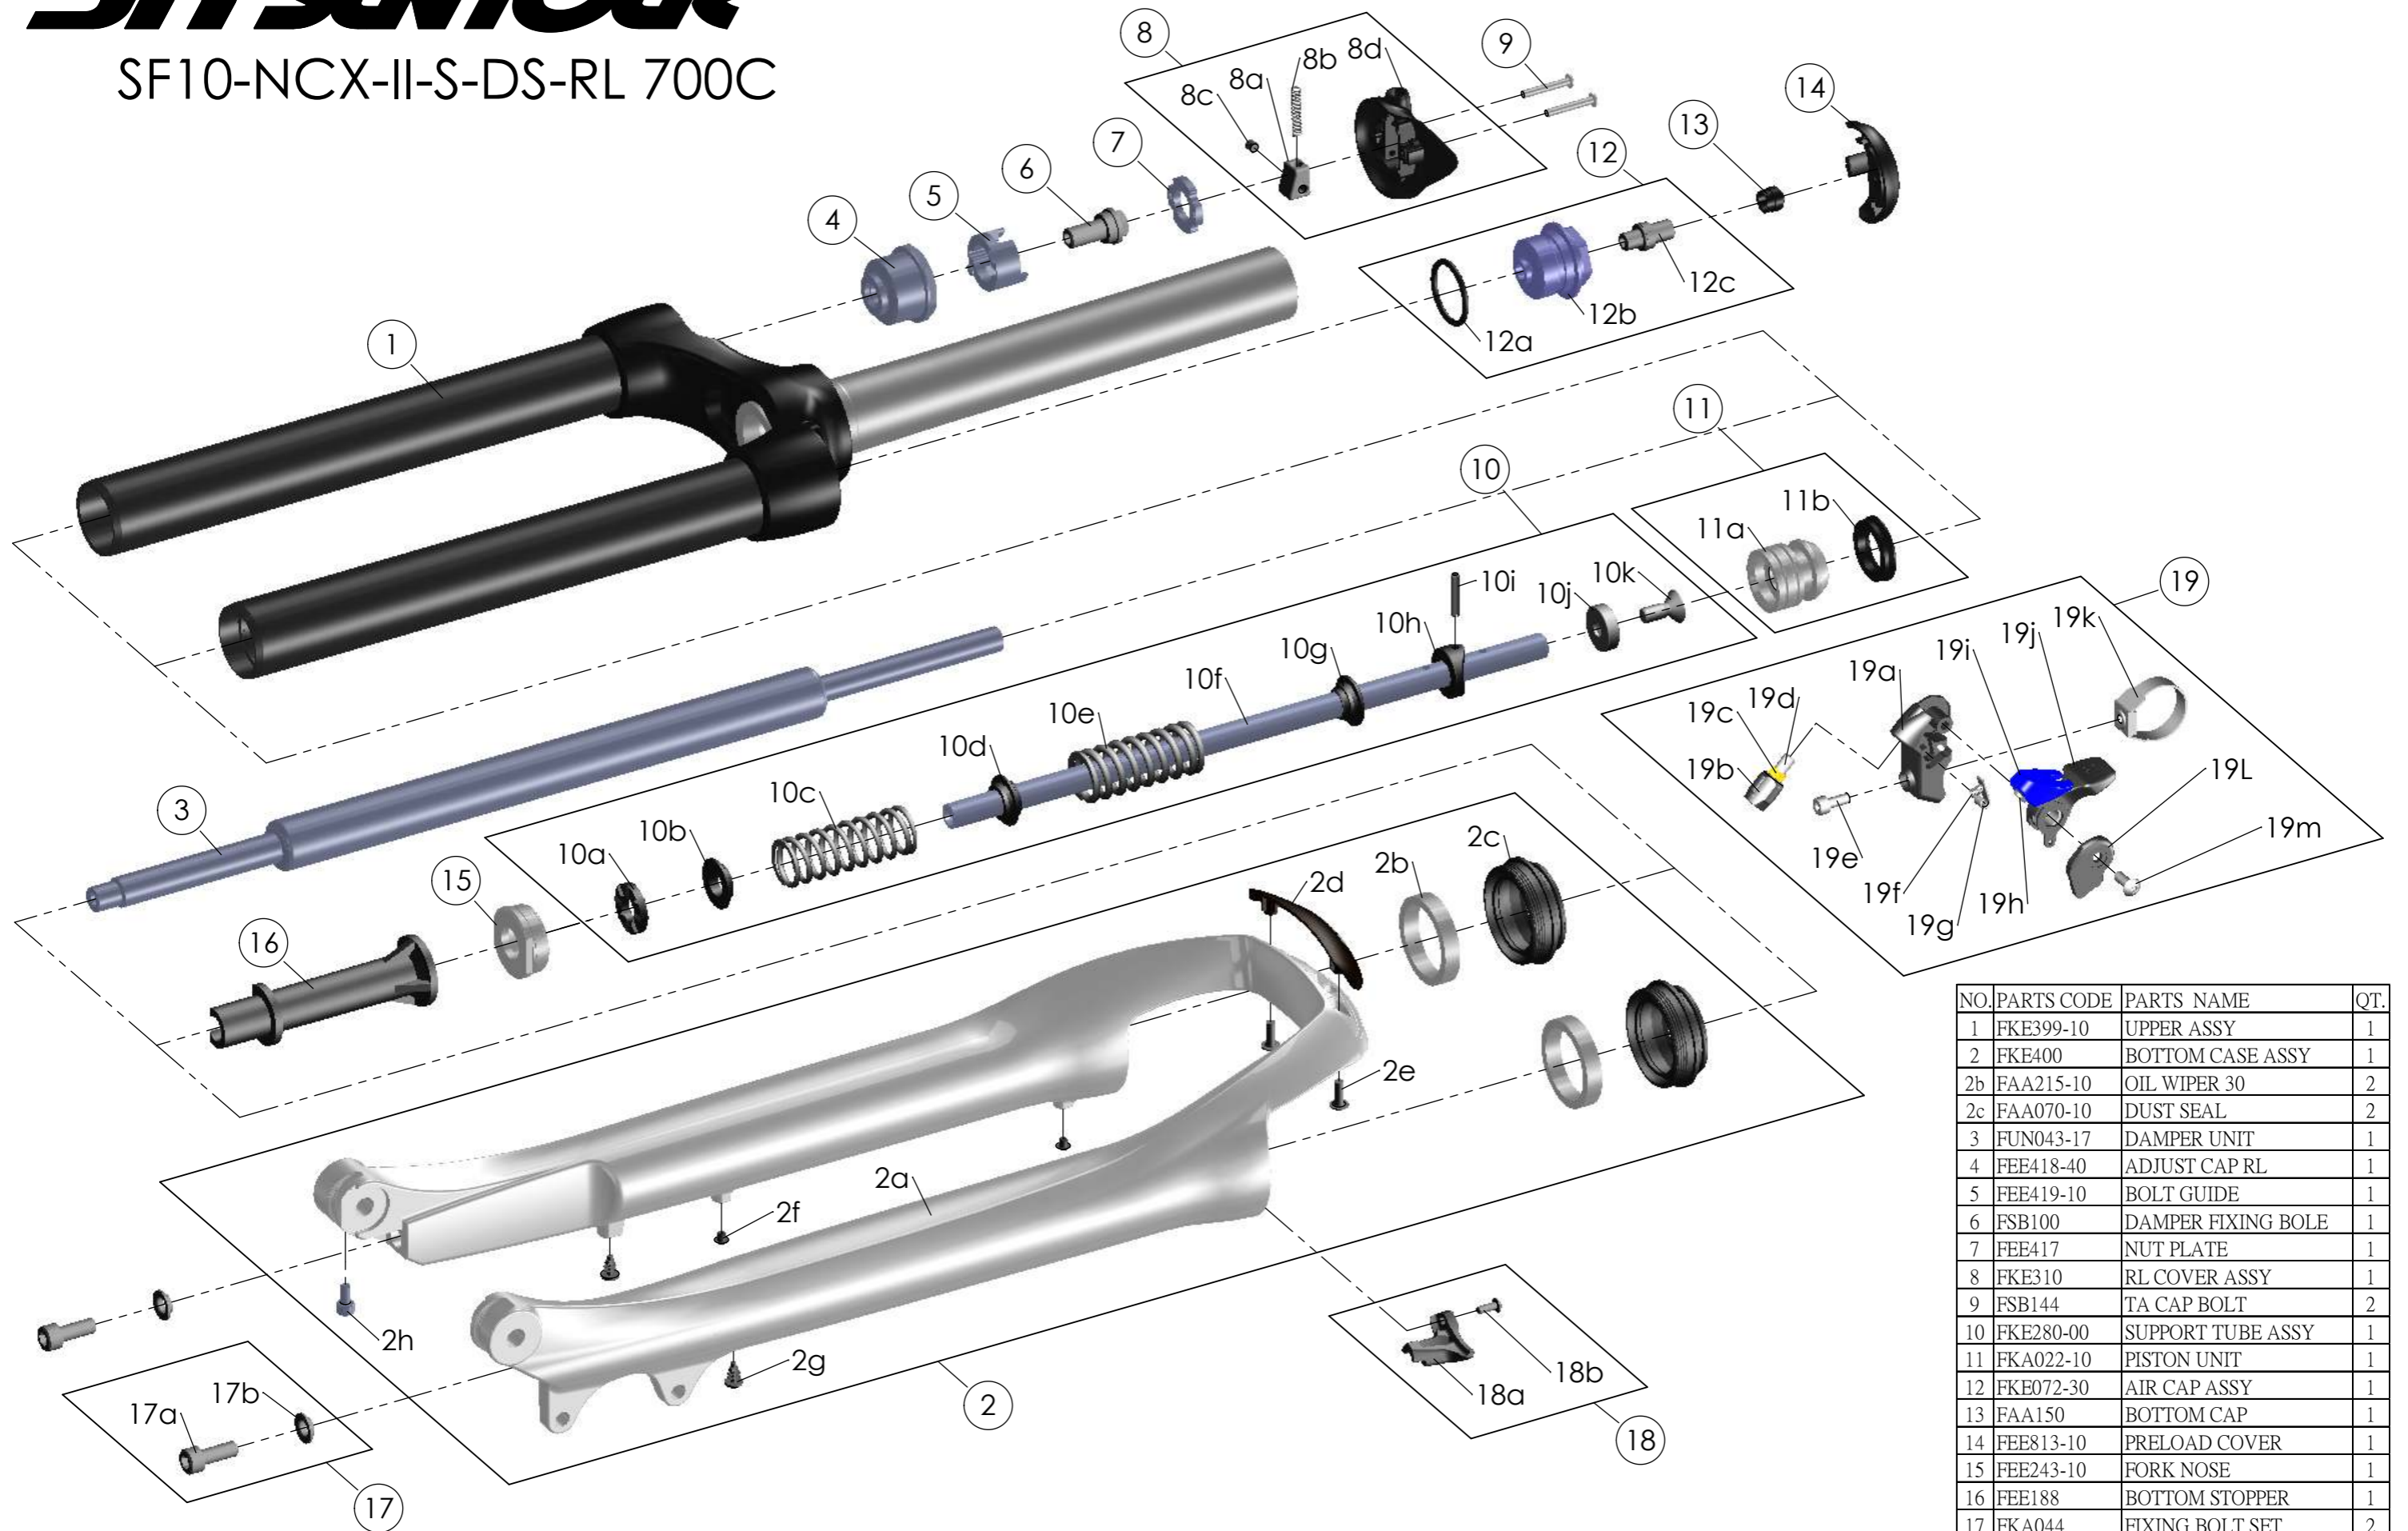

SR SUNTOUR

SF10-NCX-II-S-DS-RL 700C

| NO. | PARTS CODE | PARTS NAME | QT. |
|-----|------------|--------------------|-----|
| 1 | FKE399-10 | UPPER ASSY | 1 |
| 2 | FKE400 | BOTTOM CASE ASSY | 1 |
| 2b | FAA215-10 | OIL WIPER 30 | 2 |
| 2c | FAA070-10 | DUST SEAL | 2 |
| 3 | FUN043-17 | DAMPER UNIT | 1 |
| 4 | FEE418-40 | ADJUST CAP RL | 1 |
| 5 | FEE419-10 | BOLT GUIDE | 1 |
| 6 | FSB100 | DAMPER FIXING BOLE | 1 |
| 7 | FEE417 | NUT PLATE | 1 |
| 8 | FKE310 | RL COVER ASSY | 1 |
| 9 | FSB144 | TA CAP BOLT | 2 |
| 10 | FKE280-00 | SUPPORT TUBE ASSY | 1 |
| 11 | FKA022-10 | PISTON UNIT | 1 |
| 12 | FKE072-30 | AIR CAP ASSY | 1 |
| 13 | FAA150 | BOTTOM CAP | 1 |
| 14 | FEE813-10 | PRELOAD COVER | 1 |
| 15 | FEE243-10 | FORK NOSE | 1 |
| 16 | FEE188 | BOTTOM STOPPER | 1 |
| 17 | FKA044 | FIXING BOLT SET | 2 |
| 18 | FKA064 | CABLE GUIDE SET | 1 |
| 19 | SL9SC-RLO | REMOTE LEVER ASSY | 1 |