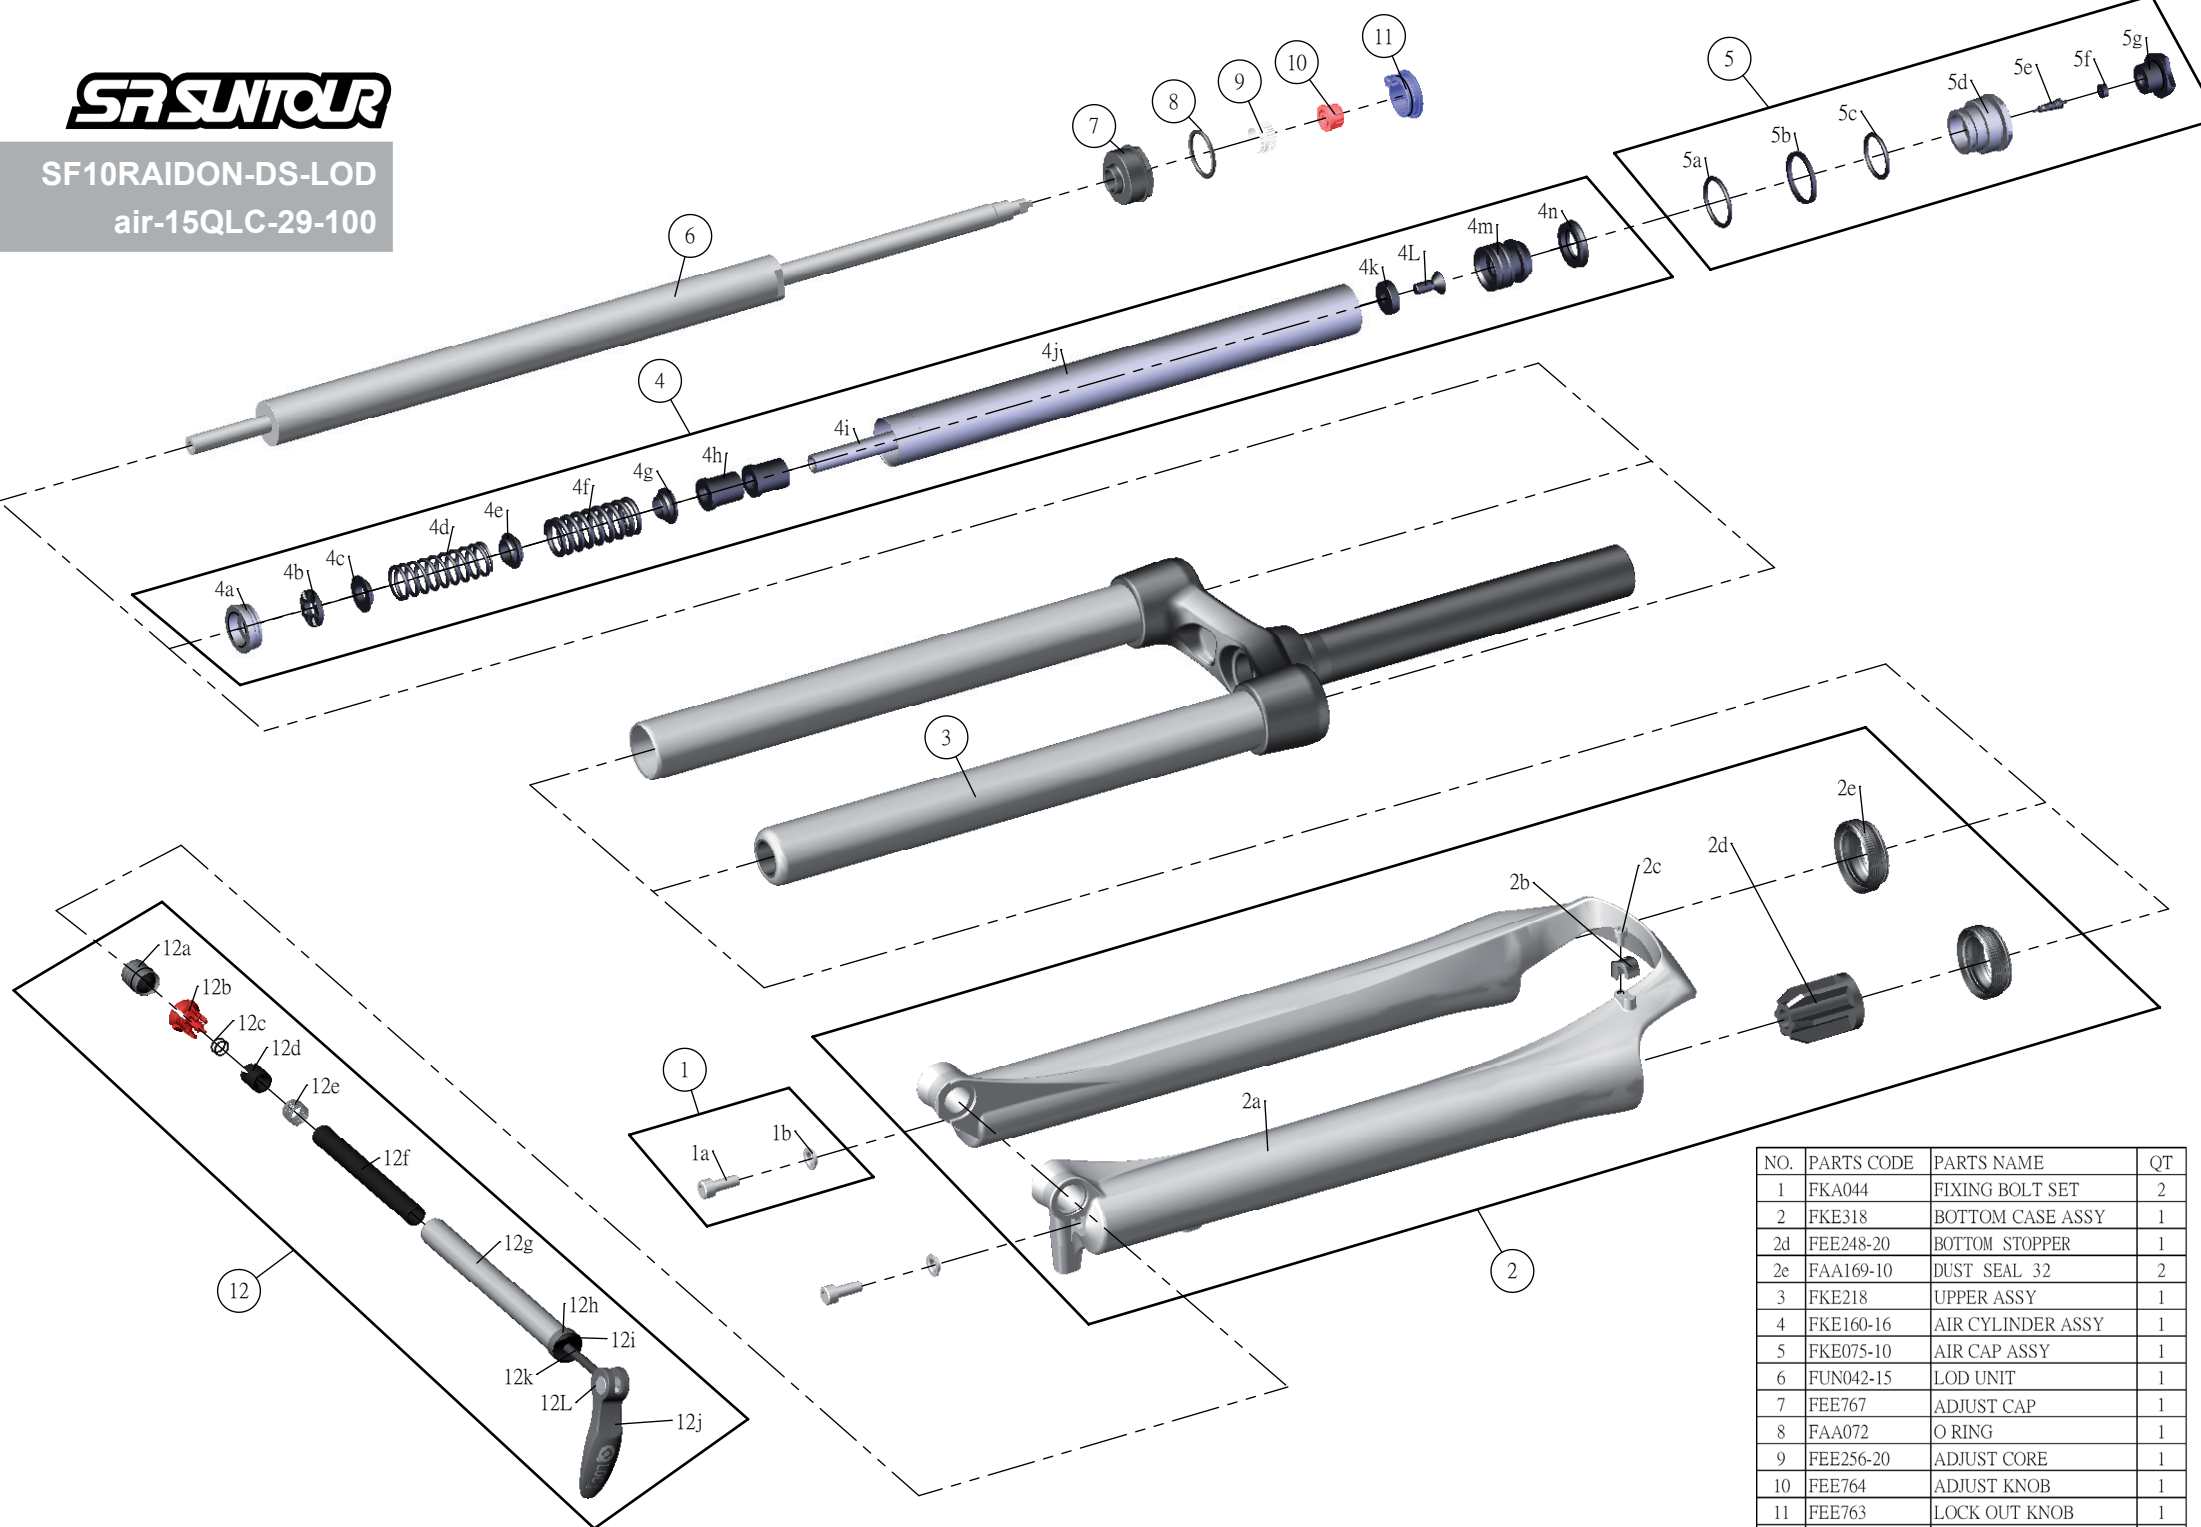

SASINTOUR

SF10RAIDON-DS-LOD
air-15QLC-29-100

NO.	PARTS CODE	PARTS NAME	QT
1	FKA044	FIXING BOLT SET	2
2	FKE318	BOTTOM CASE ASSY	1
2d	FEE248-20	BOTTOM STOPPER	1
2e	FAA169-10	DUST SEAL 32	2
3	FKE218	UPPER ASSY	1
4	FKE160-16	AIR CYLINDER ASSY	1
5	FKE075-10	AIR CAP ASSY	1
6	FUN042-15	LOD UNIT	1
7	FEE767	ADJUST CAP	1
8	FAA072	O RING	1
9	FEE256-20	ADJUST CORE	1
10	FEE764	ADJUST KNOB	1
11	FEE763	LOCK OUT KNOB	1
12	FKA069-00	QLC15 AXLE SET	1