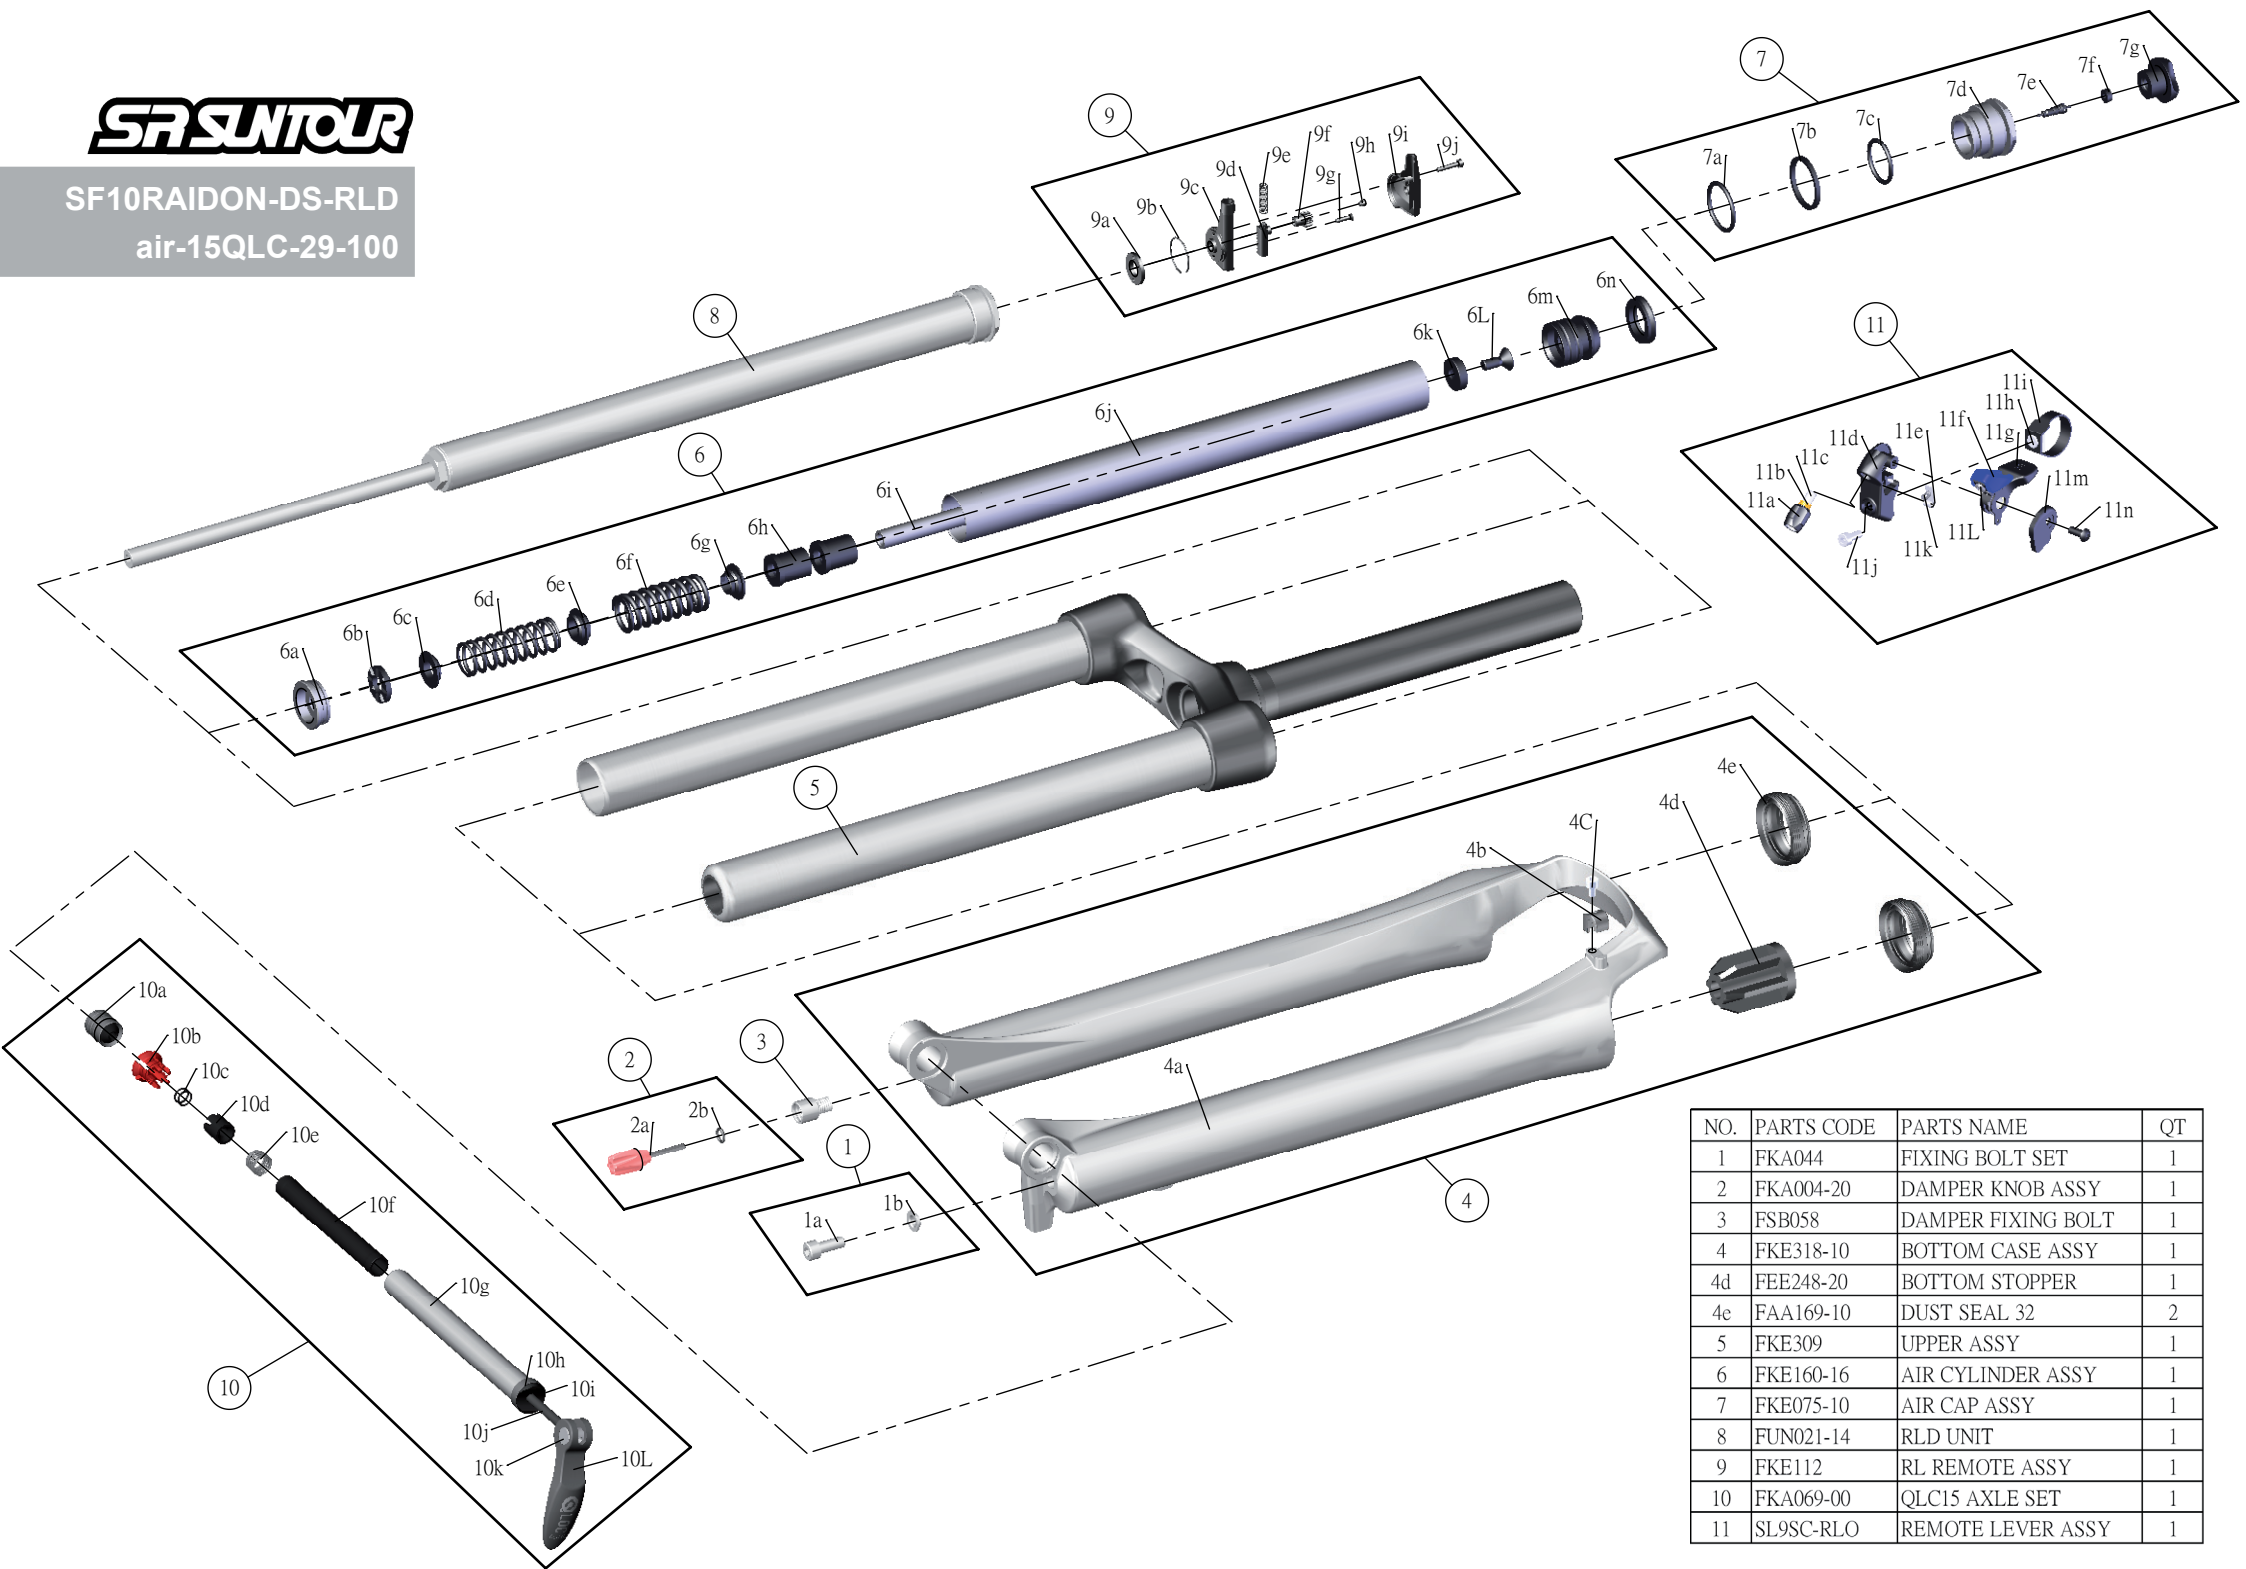

# SUNTOUR

SF10RAIDON-DS-RLD

air-15QLC-29-100

NO.	PARTS CODE	PARTS NAME	QT
1	FKA044	FIXING BOLT SET	1
2	FKA004-20	DAMPER KNOB ASSY	1
3	FSB058	DAMPER FIXING BOLT	1
4	FKE318-10	BOTTOM CASE ASSY	1
4d	FEE248-20	BOTTOM STOPPER	1
4c	FAA169-10	DUST SEAL 32	2
5	FKE309	UPPER ASSY	1
6	FKE160-16	AIR CYLINDER ASSY	1
7	FKE075-10	AIR CAP ASSY	1
8	FUN021-14	RLD UNIT	1
9	FKE112	RL REMOTE ASSY	1
10	FKA069-00	QLC15 AXLE SET	1
11	SL9SC-RLO	REMOTE LEVER ASSY	1