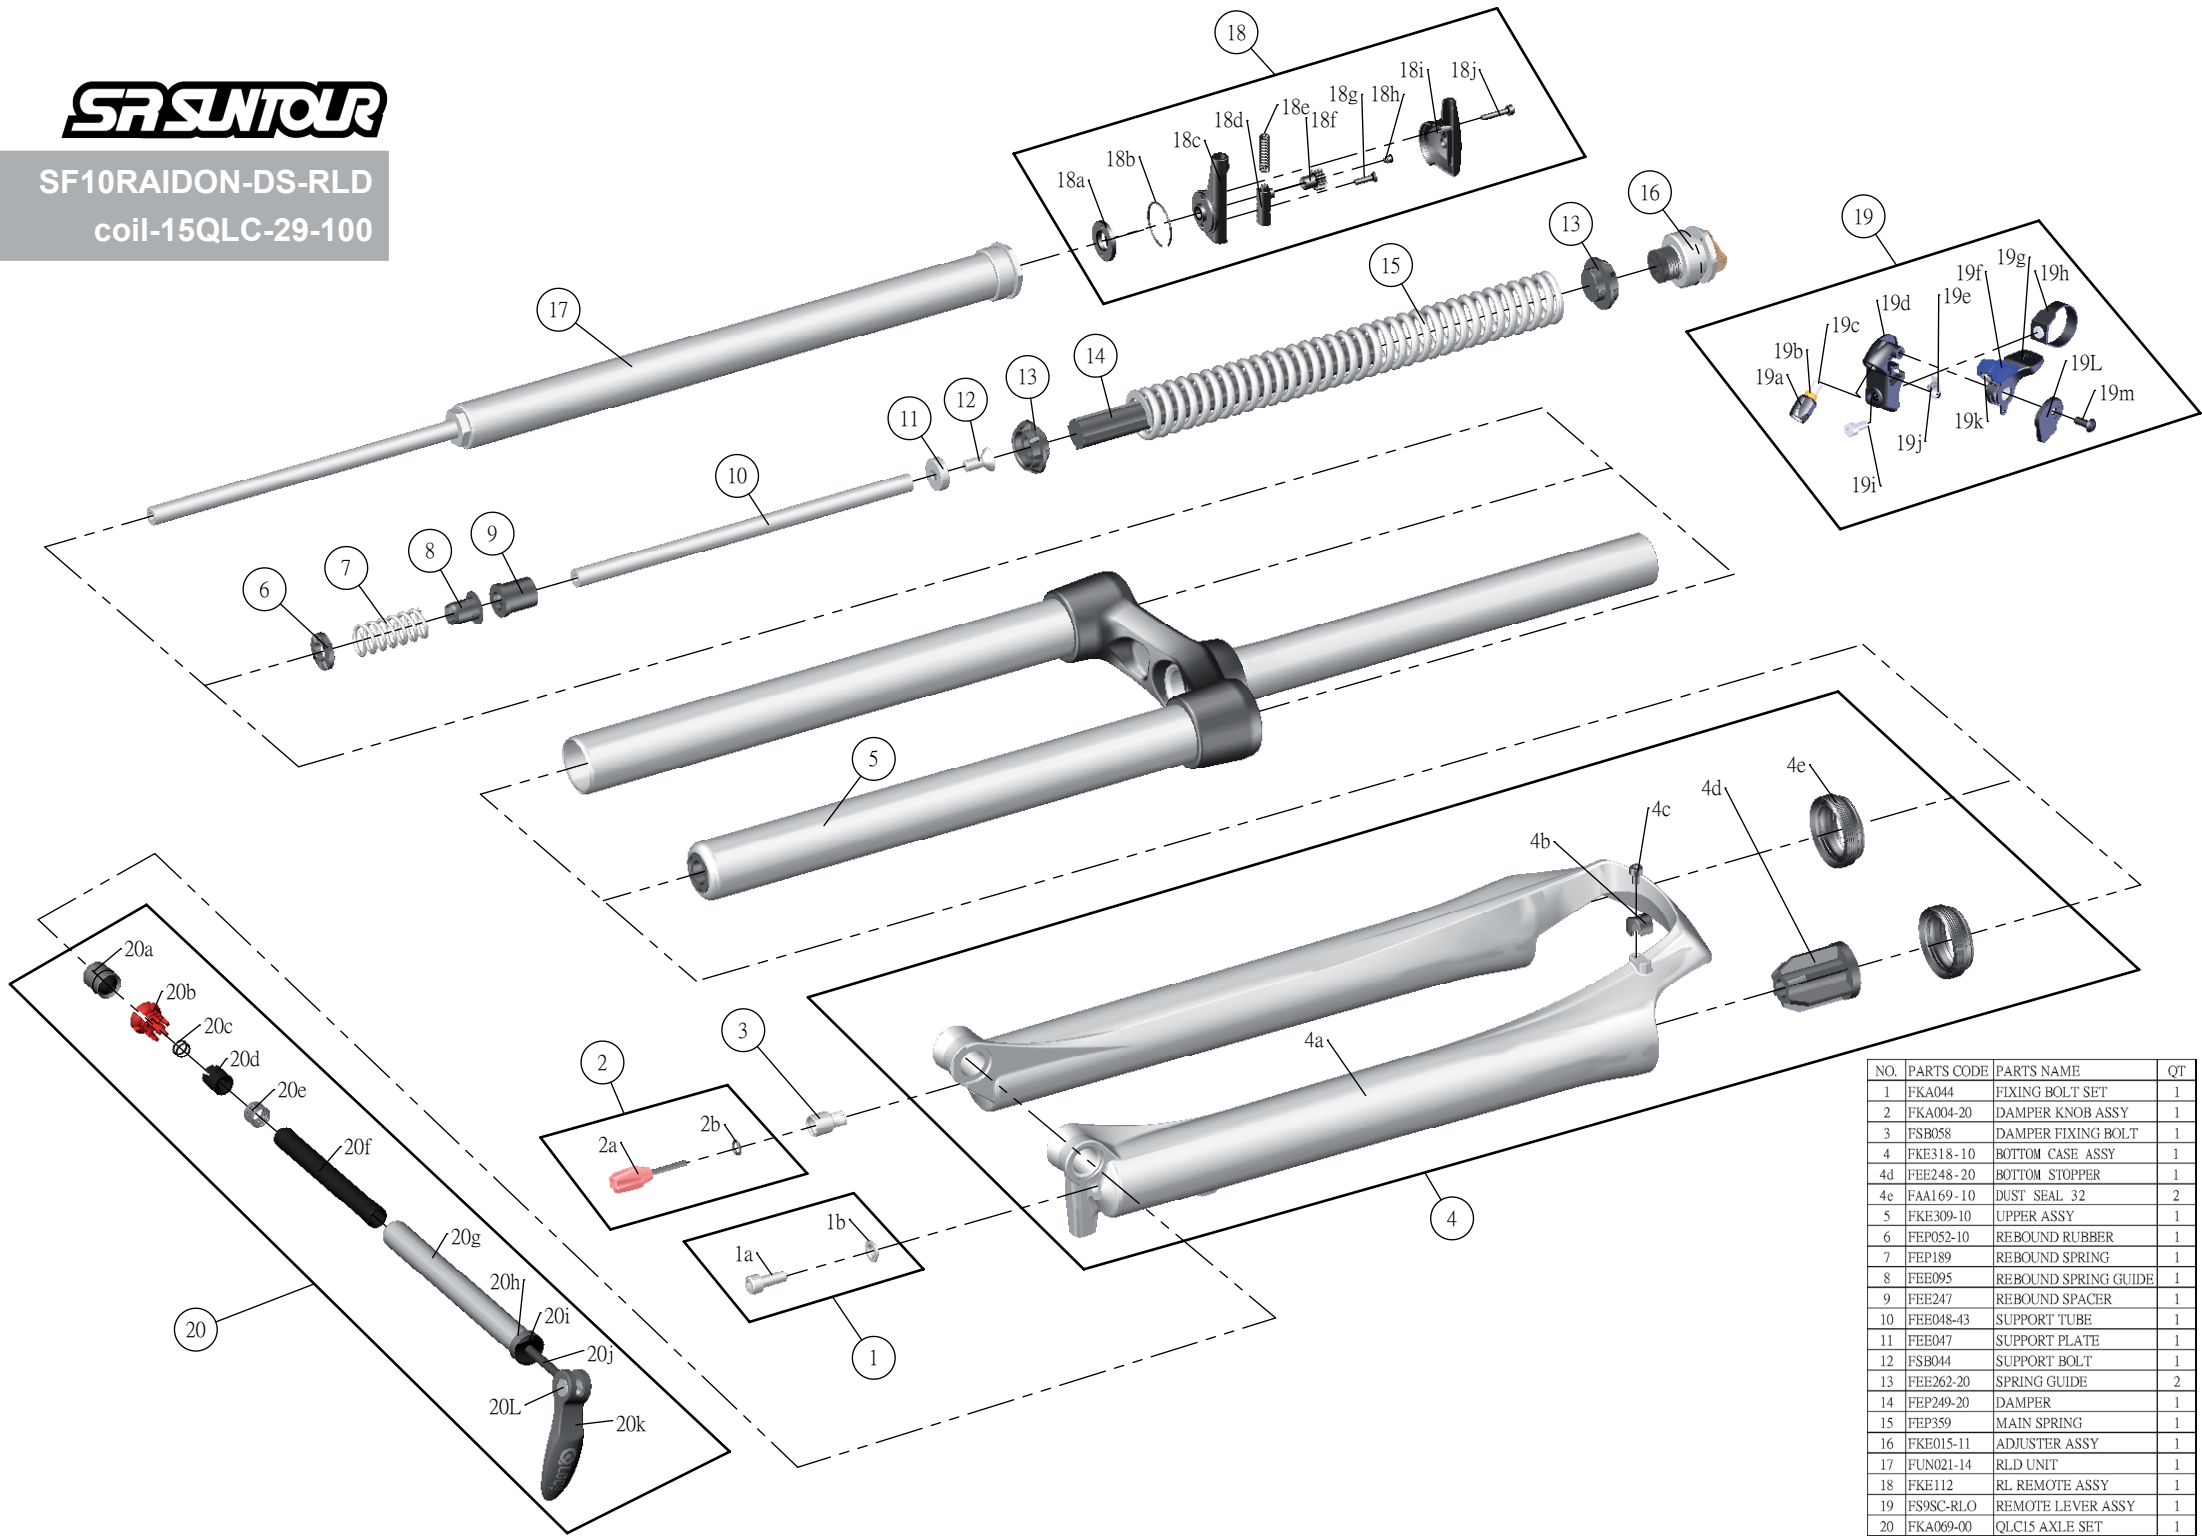

# SUNTOUR

SF10RAIDON-DS-RLD  
coil-15QLC-29-100

NO.	PARTS CODE	PARTS NAME	QT
1	FKA044	FIXING BOLT SET	1
2	FKA004-20	DAMPER KNOB ASSY	1
3	FSB058	DAMPER FIXING BOLT	1
4	FKE318-10	BOTTOM CASE ASSY	1
4d	FEE248-20	BOTTOM STOPPER	1
4e	FAA169-10	DUST SEAL 32	2
5	FKE309-10	UPPER ASSY	1
6	FEP052-10	REBOUND RUBBER	1
7	FEP189	REBOUND SPRING	1
8	FEE095	REBOUND SPRING GUIDE	1
9	FEE247	REBOUND SPACER	1
10	FEE048-43	SUPPORT TUBE	1
11	FEE047	SUPPORT PLATE	1
12	FSB044	SUPPORT BOLT	1
13	FEE262-20	SPRING GUIDE	2
14	FEP249-20	DAMPER	1
15	FEP359	MAIN SPRING	1
16	FKE015-11	ADJUSTER ASSY	1
17	FUN021-14	RLD UNIT	1
18	FKE112	RL REMOTE ASSY	1
19	FS9SC-RL0	REMOTE LEVER ASSY	1
20	FKA069-00	QLC15 AXLE SET	1