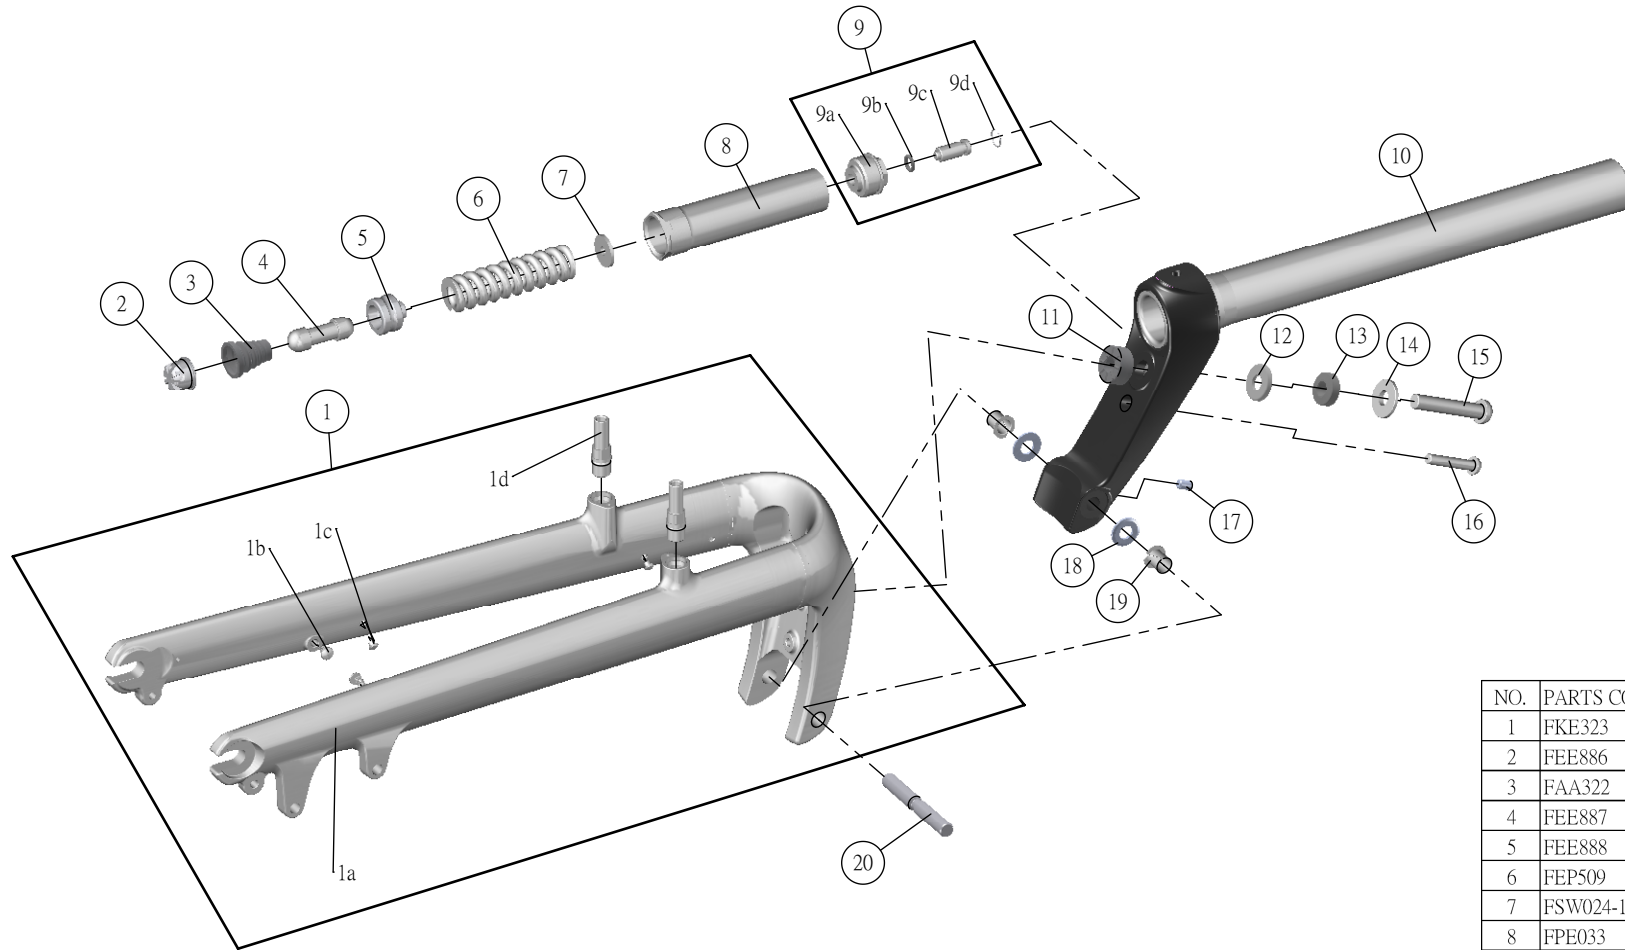

SR SUNTOUR

SF10SW-D-P-700-30

NO.	PARTS CODE	PARTS NAME	QT
1	FKE323	BOTTOM CASE ASSY	1
2	FEE886	SLIDER CUP	1
3	FAA322	DUST BOOT	1
4	FEE887	PUSH ROD	1
5	FEE888	SPRING GUIDE	1
6	FEP509	MAIN SPRING	1
7	FSW024-10	SPRING SEAT	1
8	FPE033	INNER TUBE	1
9	FKE324	ADJUSTER ASSY	1
10	FKE321-10	UPPER ASSY	1
11	FEP508	BUMPER	1
12	FSW100	SPACER	1
13	FEP518	REBOUND RUBBER	1
14	FSW097	REBOUND WASHER	1
15	FSB162	FIXING BOLT	1
16	FSB166	FIXING BOLT	1
17	FSB161	SET SCREW	1
18	FSW096	SLIDER WASHER	2
19	FEE889	METAL BUSHING	2
20	FSP018	HINGE PIN	1