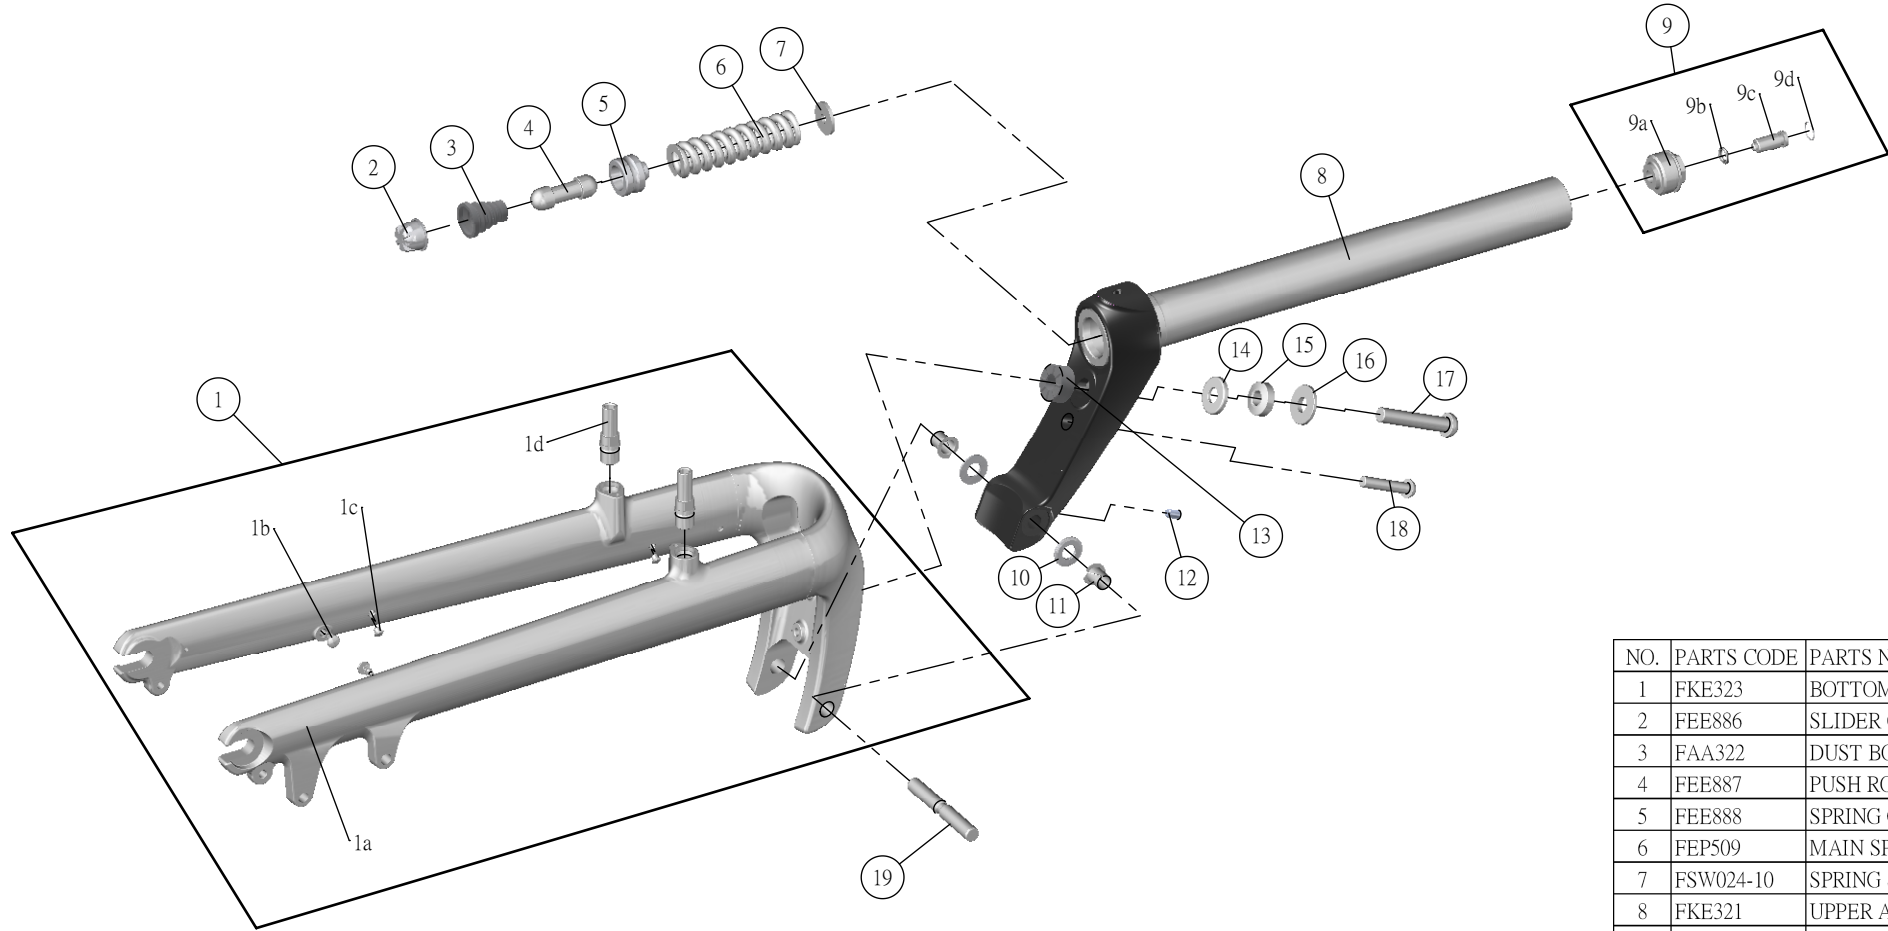

## SF10SW-S-P-700-30

NO.	PARTS CODE	PARTS NAME	QT
1	FKE323	BOTTOM CASE ASSY	1
2	FEE886	SLIDER CUP	1
3	FAA322	DUST BOOT	1
4	FEE887	PUSH ROD	1
5	FEE888	SPRING GUIDE	1
6	FEP509	MAIN SPRING	1
7	FSW024-10	SPRING SEAT	1
8	FKE321	UPPER ASSY	1
9	FKE324	ADJUSTER ASSY	1
10	FSW096	SLIDER WASHER	2
11	FEE889	METAL BUSHING	2
12	FFSB161	SET SCREW	1
13	FEP508	BUMPER	1
14	FSW100	SPACER	1
15	FEP518	REBOUND RUBBER	1
16	FSW097	REBOUND WASHER	1
17	FSB162	FIXING BOLT	1
18	FSB166	FIXING BOLT	1
19	FSP018	HINGE PIN	1