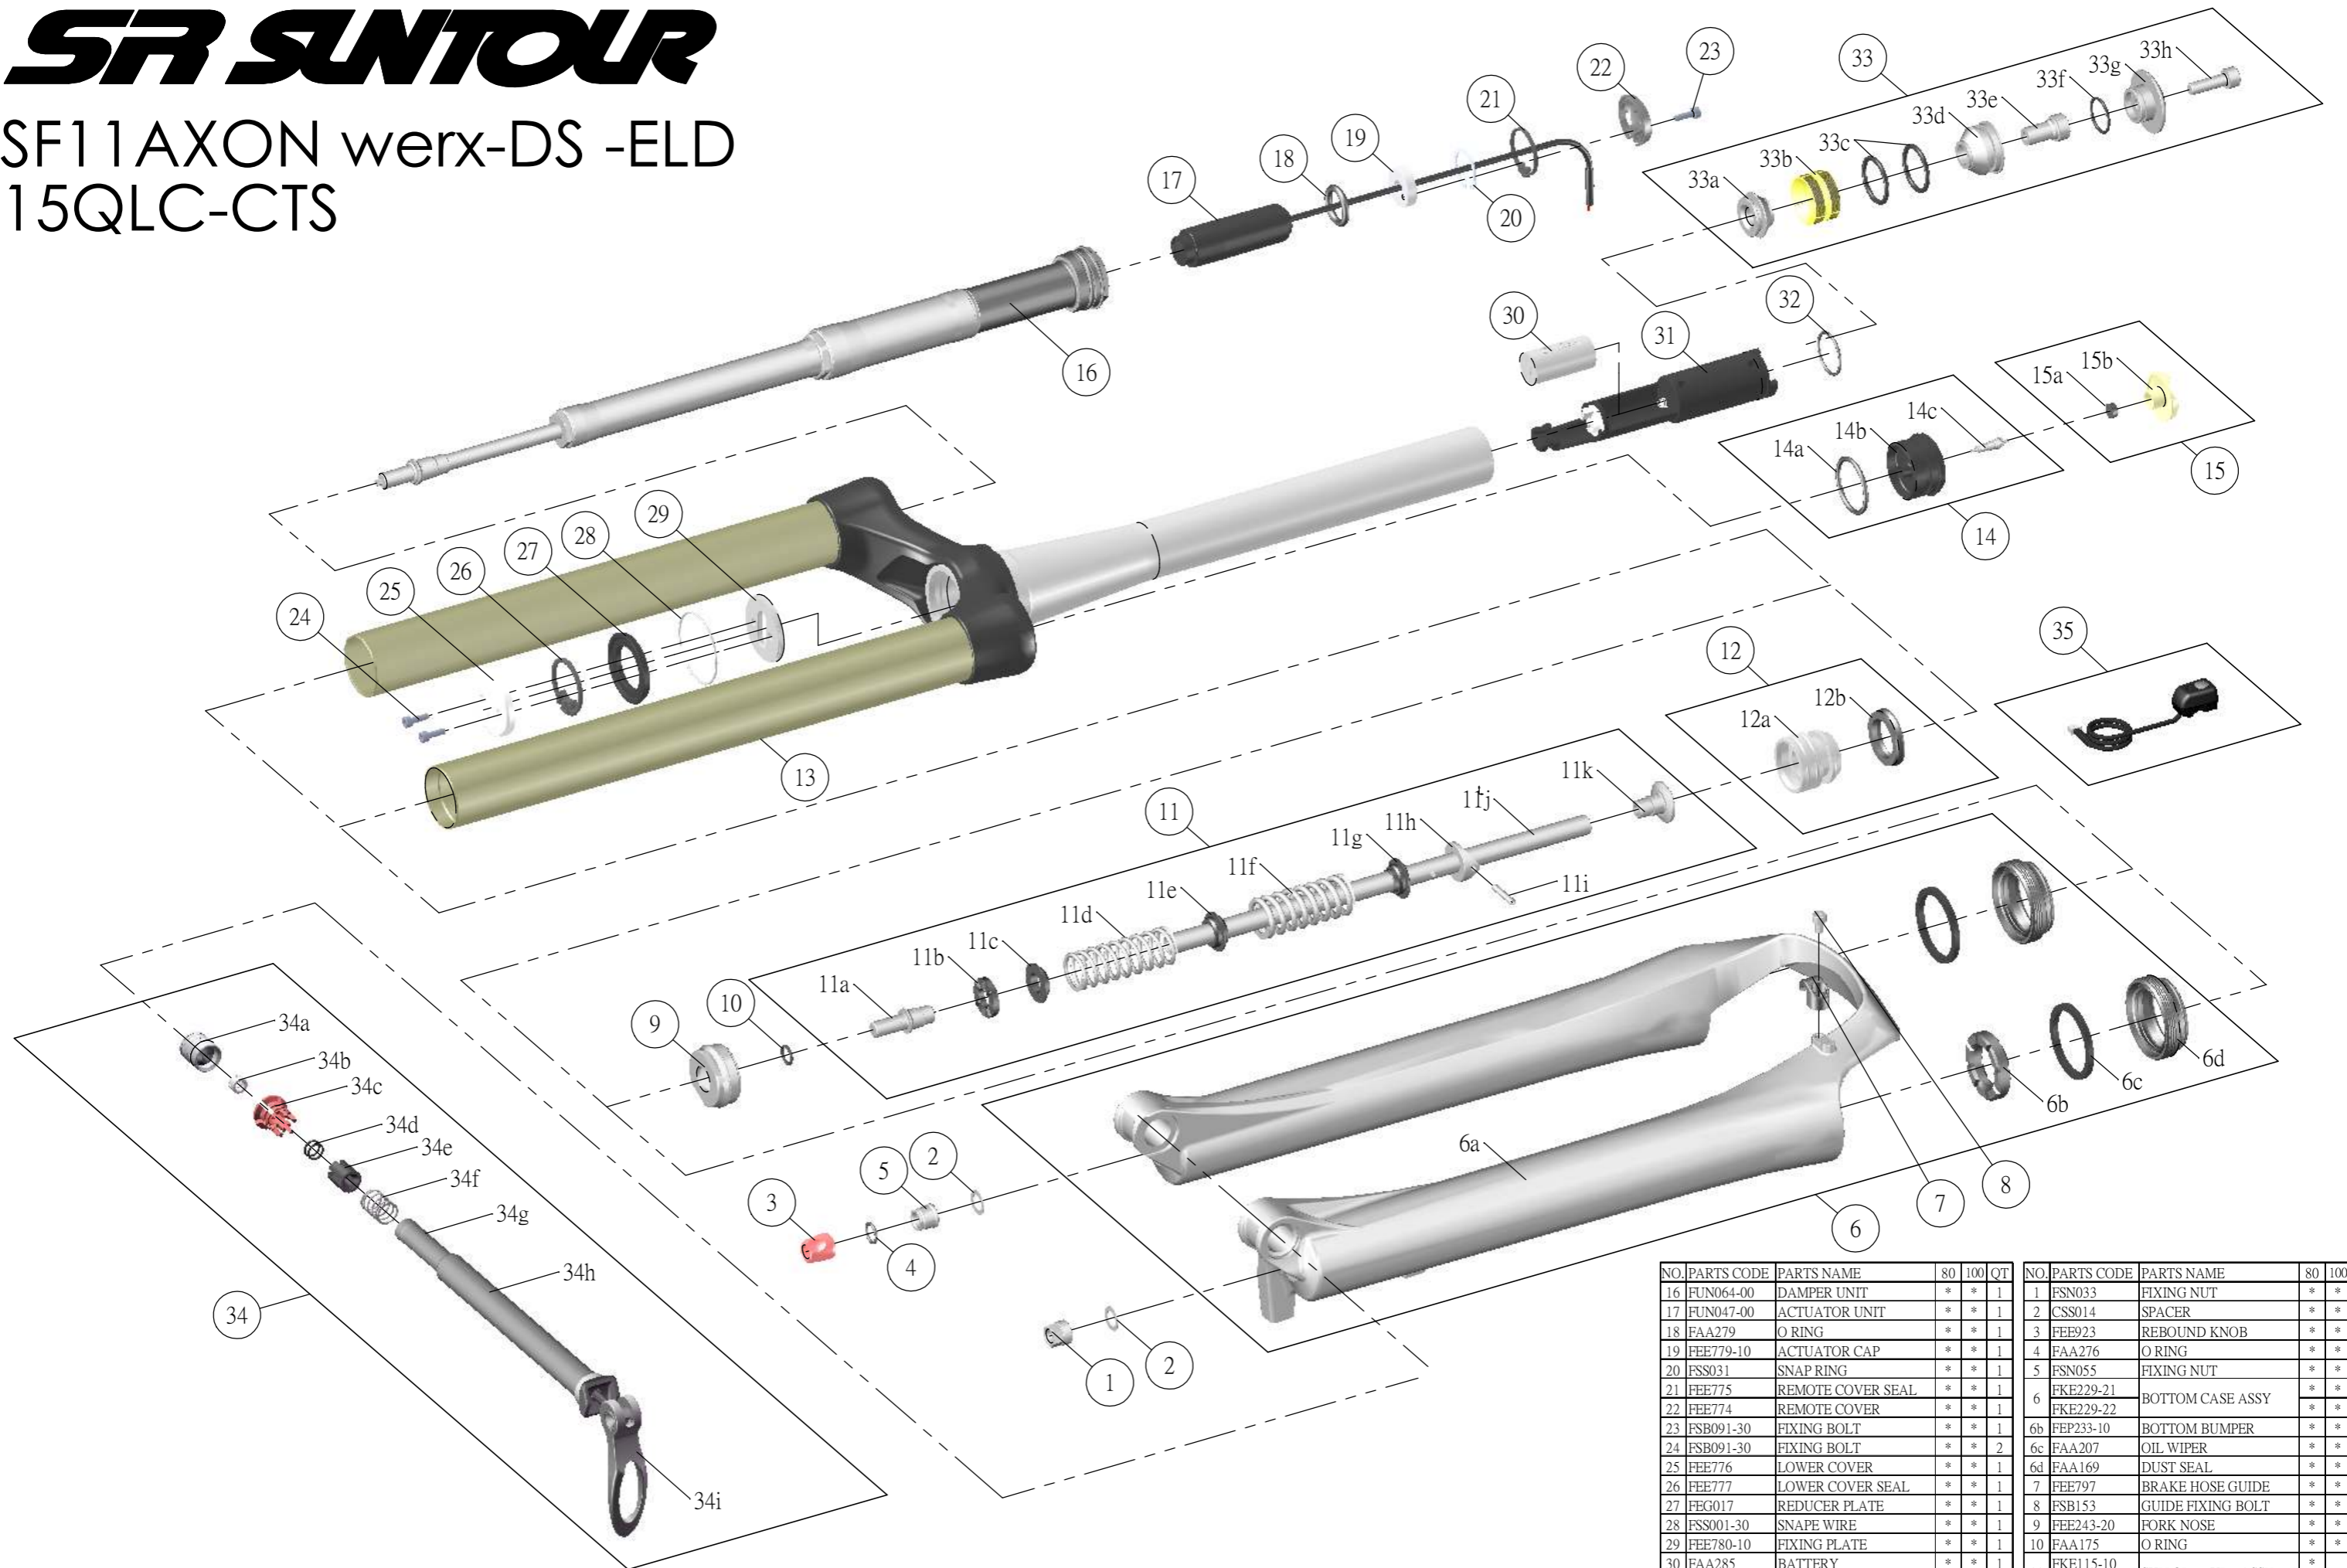

SR SUNTOUR

SF11 AXON werx-DS -ELD 15QLC-CTS

NO.	PARTS CODE	PARTS NAME	80	100	QT	NO.	PARTS CODE	PARTS NAME	80	100	QT
16	FUN064-00	DAMPER UNIT	*	*	1	1	FSN033	FIXING NUT	*	*	1
17	FUN047-00	ACTUATOR UNIT	*	*	1	2	CSS014	SPACER	*	*	2
18	FAA279	O RING	*	*	1	3	FEE923	REBOUND KNOB	*	*	1
19	FEE779-10	ACTUATOR CAP	*	*	1	4	FAA276	O RING	*	*	1
20	FSS031	SNAP RING	*	*	1	5	FSN055	FIXING NUT	*	*	1
21	FEE775	REMOTE COVER SEAL	*	*	1	6	FKE229-21	REMOTE COVER SEAL	*	*	1
22	FEE774	REMOTE COVER	*	*	1	6	FKE229-22	BOTTOM CASE ASSY	*	*	1
23	FSB091-30	FIXING BOLT	*	*	1	6b	FEP233-10	BOTTOM BUMPER	*	*	1
24	FSB091-30	FIXING BOLT	*	*	2	6c	FAA207	OIL WIPER	*	*	2
25	FEE776	LOWER COVER	*	*	1	6d	FAA169	DUST SEAL	*	*	2
26	FEE777	LOWER COVER SEAL	*	*	1	7	FEE797	BRAKE HOSE GUIDE	*	*	1
27	FEG017	REDUCER PLATE	*	*	1	8	FSB153	GUIDE FIXING BOLT	*	*	1
28	FSS001-30	SNAP WIRE	*	*	1	9	FEE243-20	FORK NOSE	*	*	1
29	FEE780-10	FIXING PLATE	*	*	1	10	FAA175	O RING	*	*	1
30	FAA285	BATTERY	*	*	1	11	FKE115-10	SUPPORT TUBE ASSY	*	*	1
31	FUN048-00	CONTROLLER UNIT	*	*	1	11	FKE115-00	SUPPORT TUBE ASSY	*	*	1
32	FAA184	O RING	*	*	1	12	FKA022-20	PISTON UNIT	*	*	1
33	FKE210	TOP CAP ASSY	*	*	1	13	FKE405	UPPER ASSY	*	*	1
34	FKA069-10	QLC Ti 15 AXLE SET	*	*	1	14	FKE075-14	AIR CAP ASSY	*	*	1
35	FUN049-00	SWITCH UNIT	*	*	1	15	FKE076-20	VALVE CAP ASSY	*	*	1