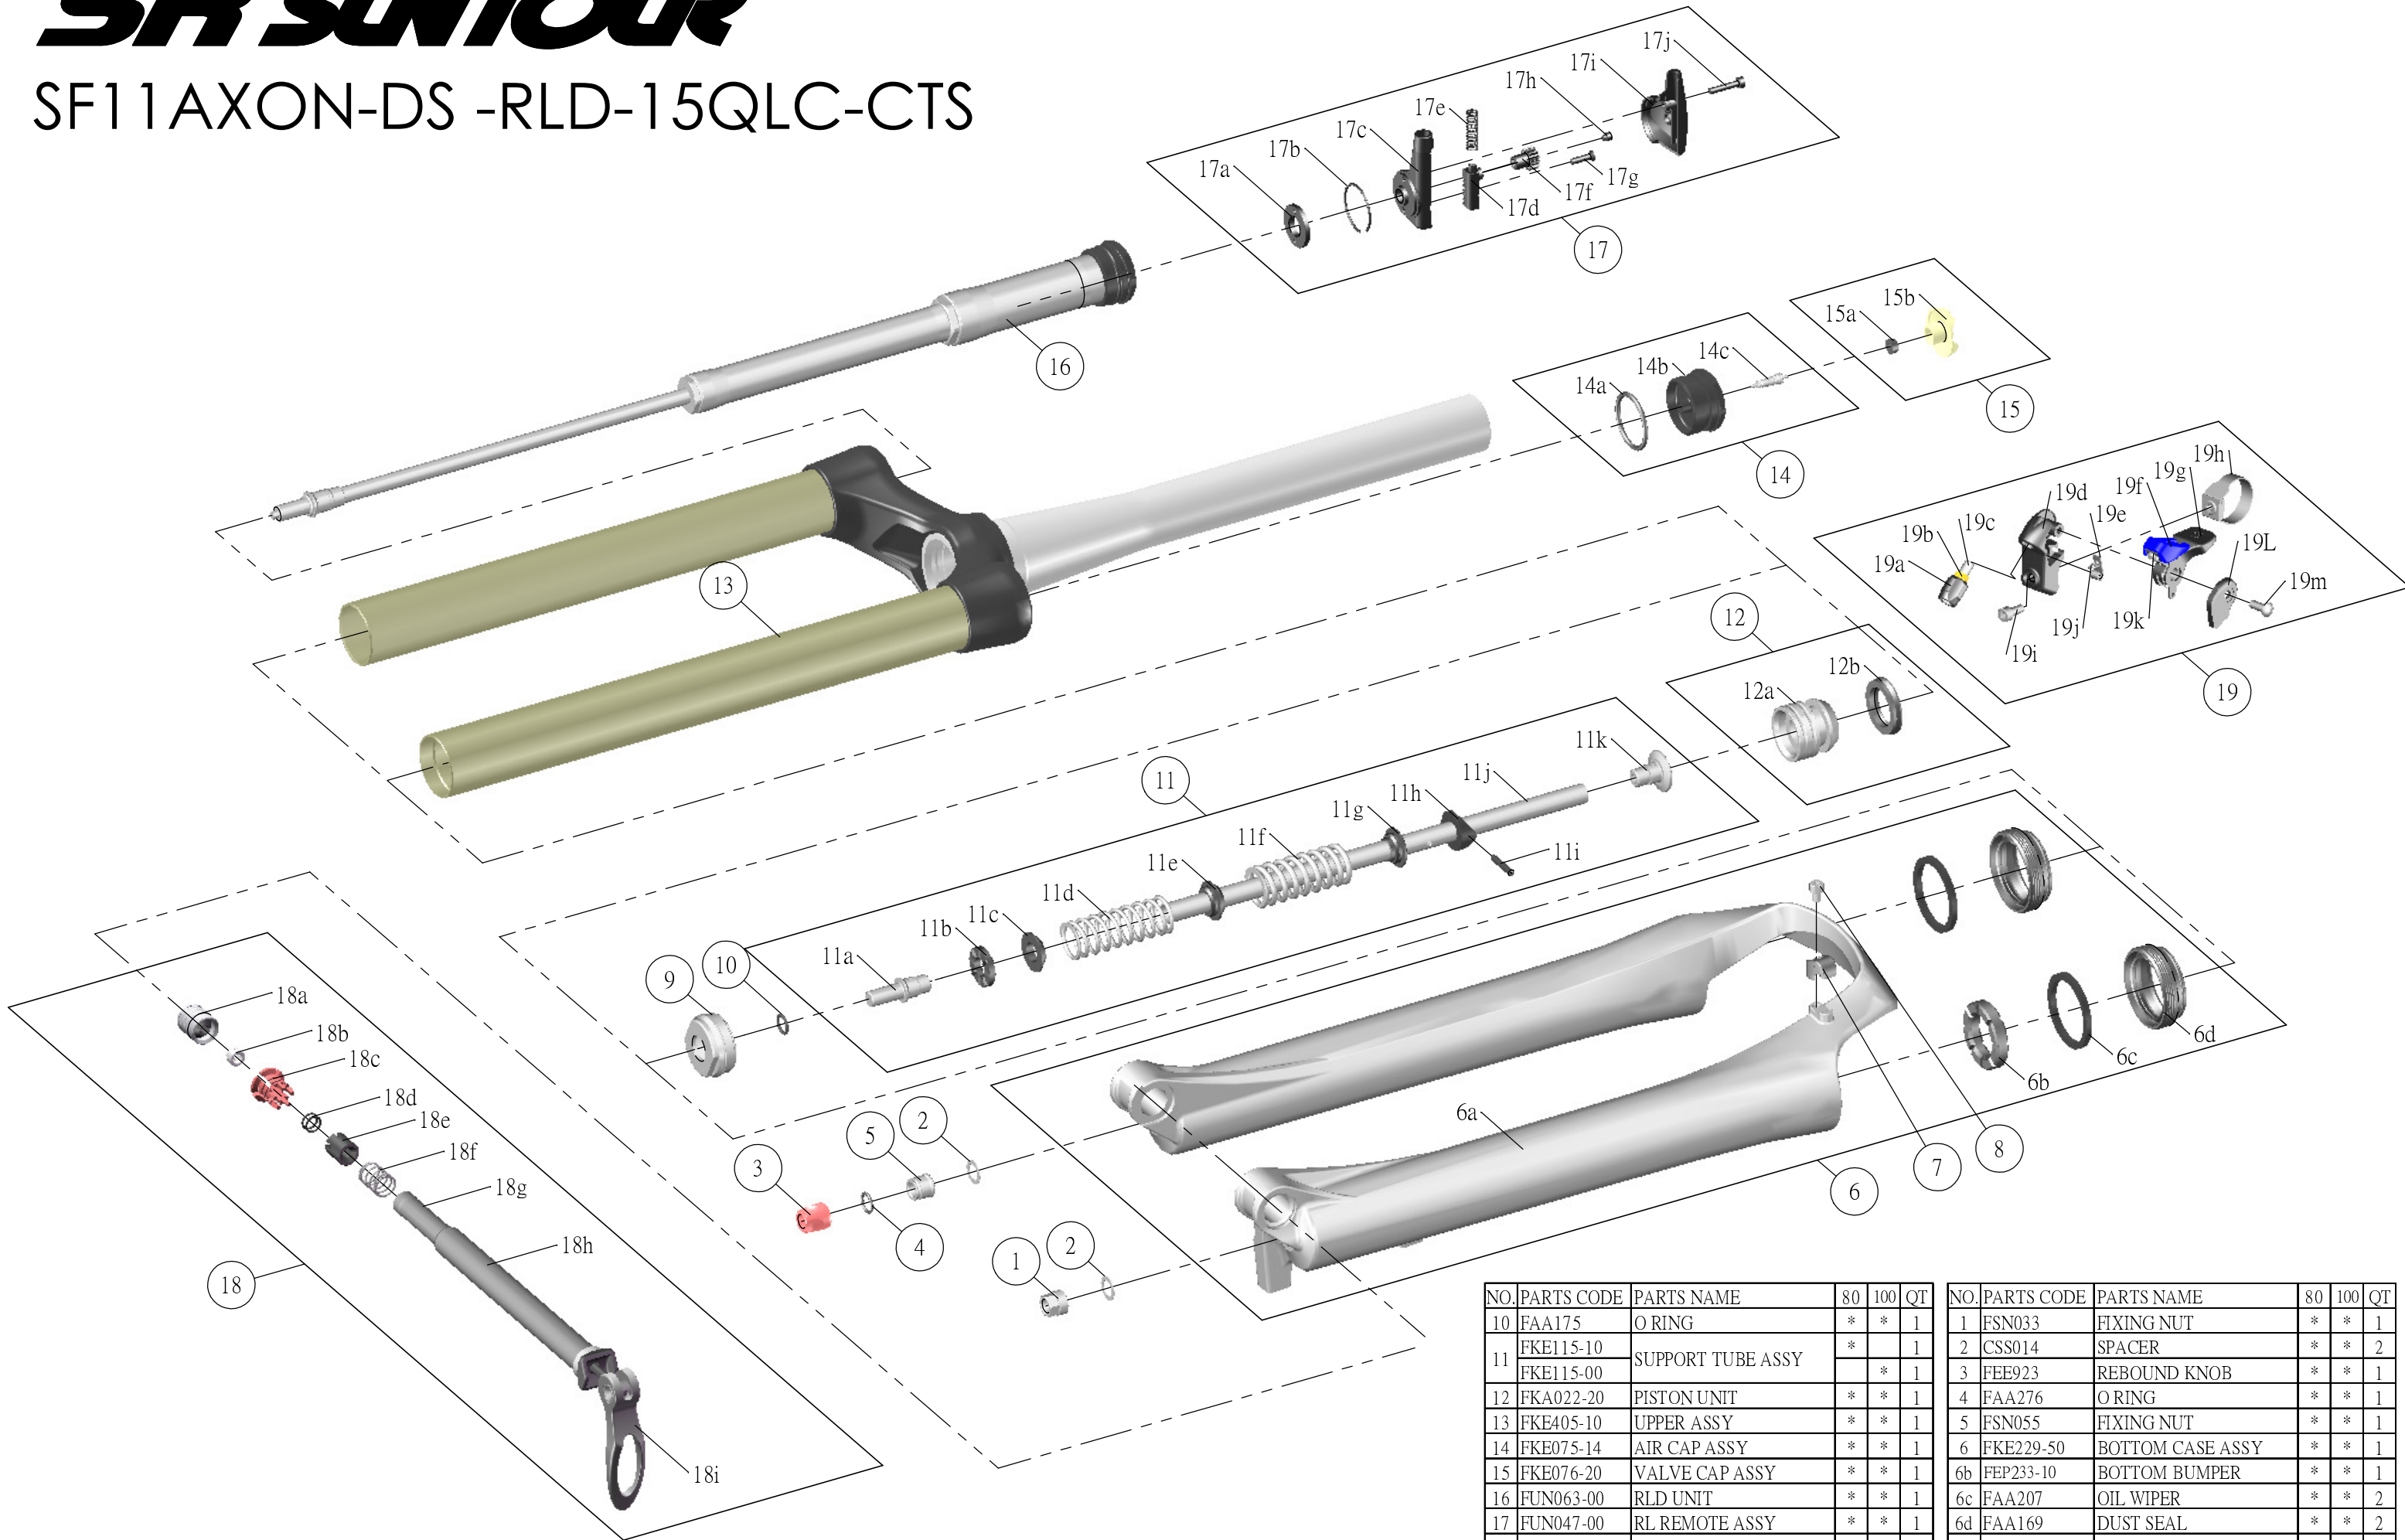

# SR SUNTOUR

## SF11 AXON-DS -RLD-15QLC-CTS

NO.	PARTS CODE	PARTS NAME	80	100	QT	NO.	PARTS CODE	PARTS NAME	80	100	QT
10	FAA175	O RING	*	*	1	1	FSN033	FIXING NUT	*	*	1
11	FKE115-10	SUPPORT TUBE ASSY	*	*	1	2	CSS014	SPACER	*	*	2
	FKE115-00		*	*	1	3	FEE923	REBOUND KNOB	*	*	1
12	FKA022-20	PISTON UNIT	*	*	1	4	FAA276	O RING	*	*	1
13	FKE405-10	UPPER ASSY	*	*	1	5	FSN055	FIXING NUT	*	*	1
14	FKE075-14	AIR CAP ASSY	*	*	1	6	FKE229-50	BOTTOM CASE ASSY	*	*	1
15	FKE076-20	VALVE CAP ASSY	*	*	1	6b	FEP233-10	BOTTOM BUMPER	*	*	1
16	FUN063-00	RLD UNIT	*	*	1	6c	FAA207	OIL WIPER	*	*	2
17	FUN047-00	RL REMOTE ASSY	*	*	1	6d	FAA169	DUST SEAL	*	*	2
18	FKA069-10	QLC Ti 15 AXLE SET	*	*	1	7	FEE797	BRAKE HOSE GUIDE	*	*	1
19	SL9SC-RLO	REMOTE LEVER ASSY	*	*	1	8	FSB153	GUIDE FIXING BOLT	*	*	1
						9	FEE243-20	FORK NOSE	*	*	1