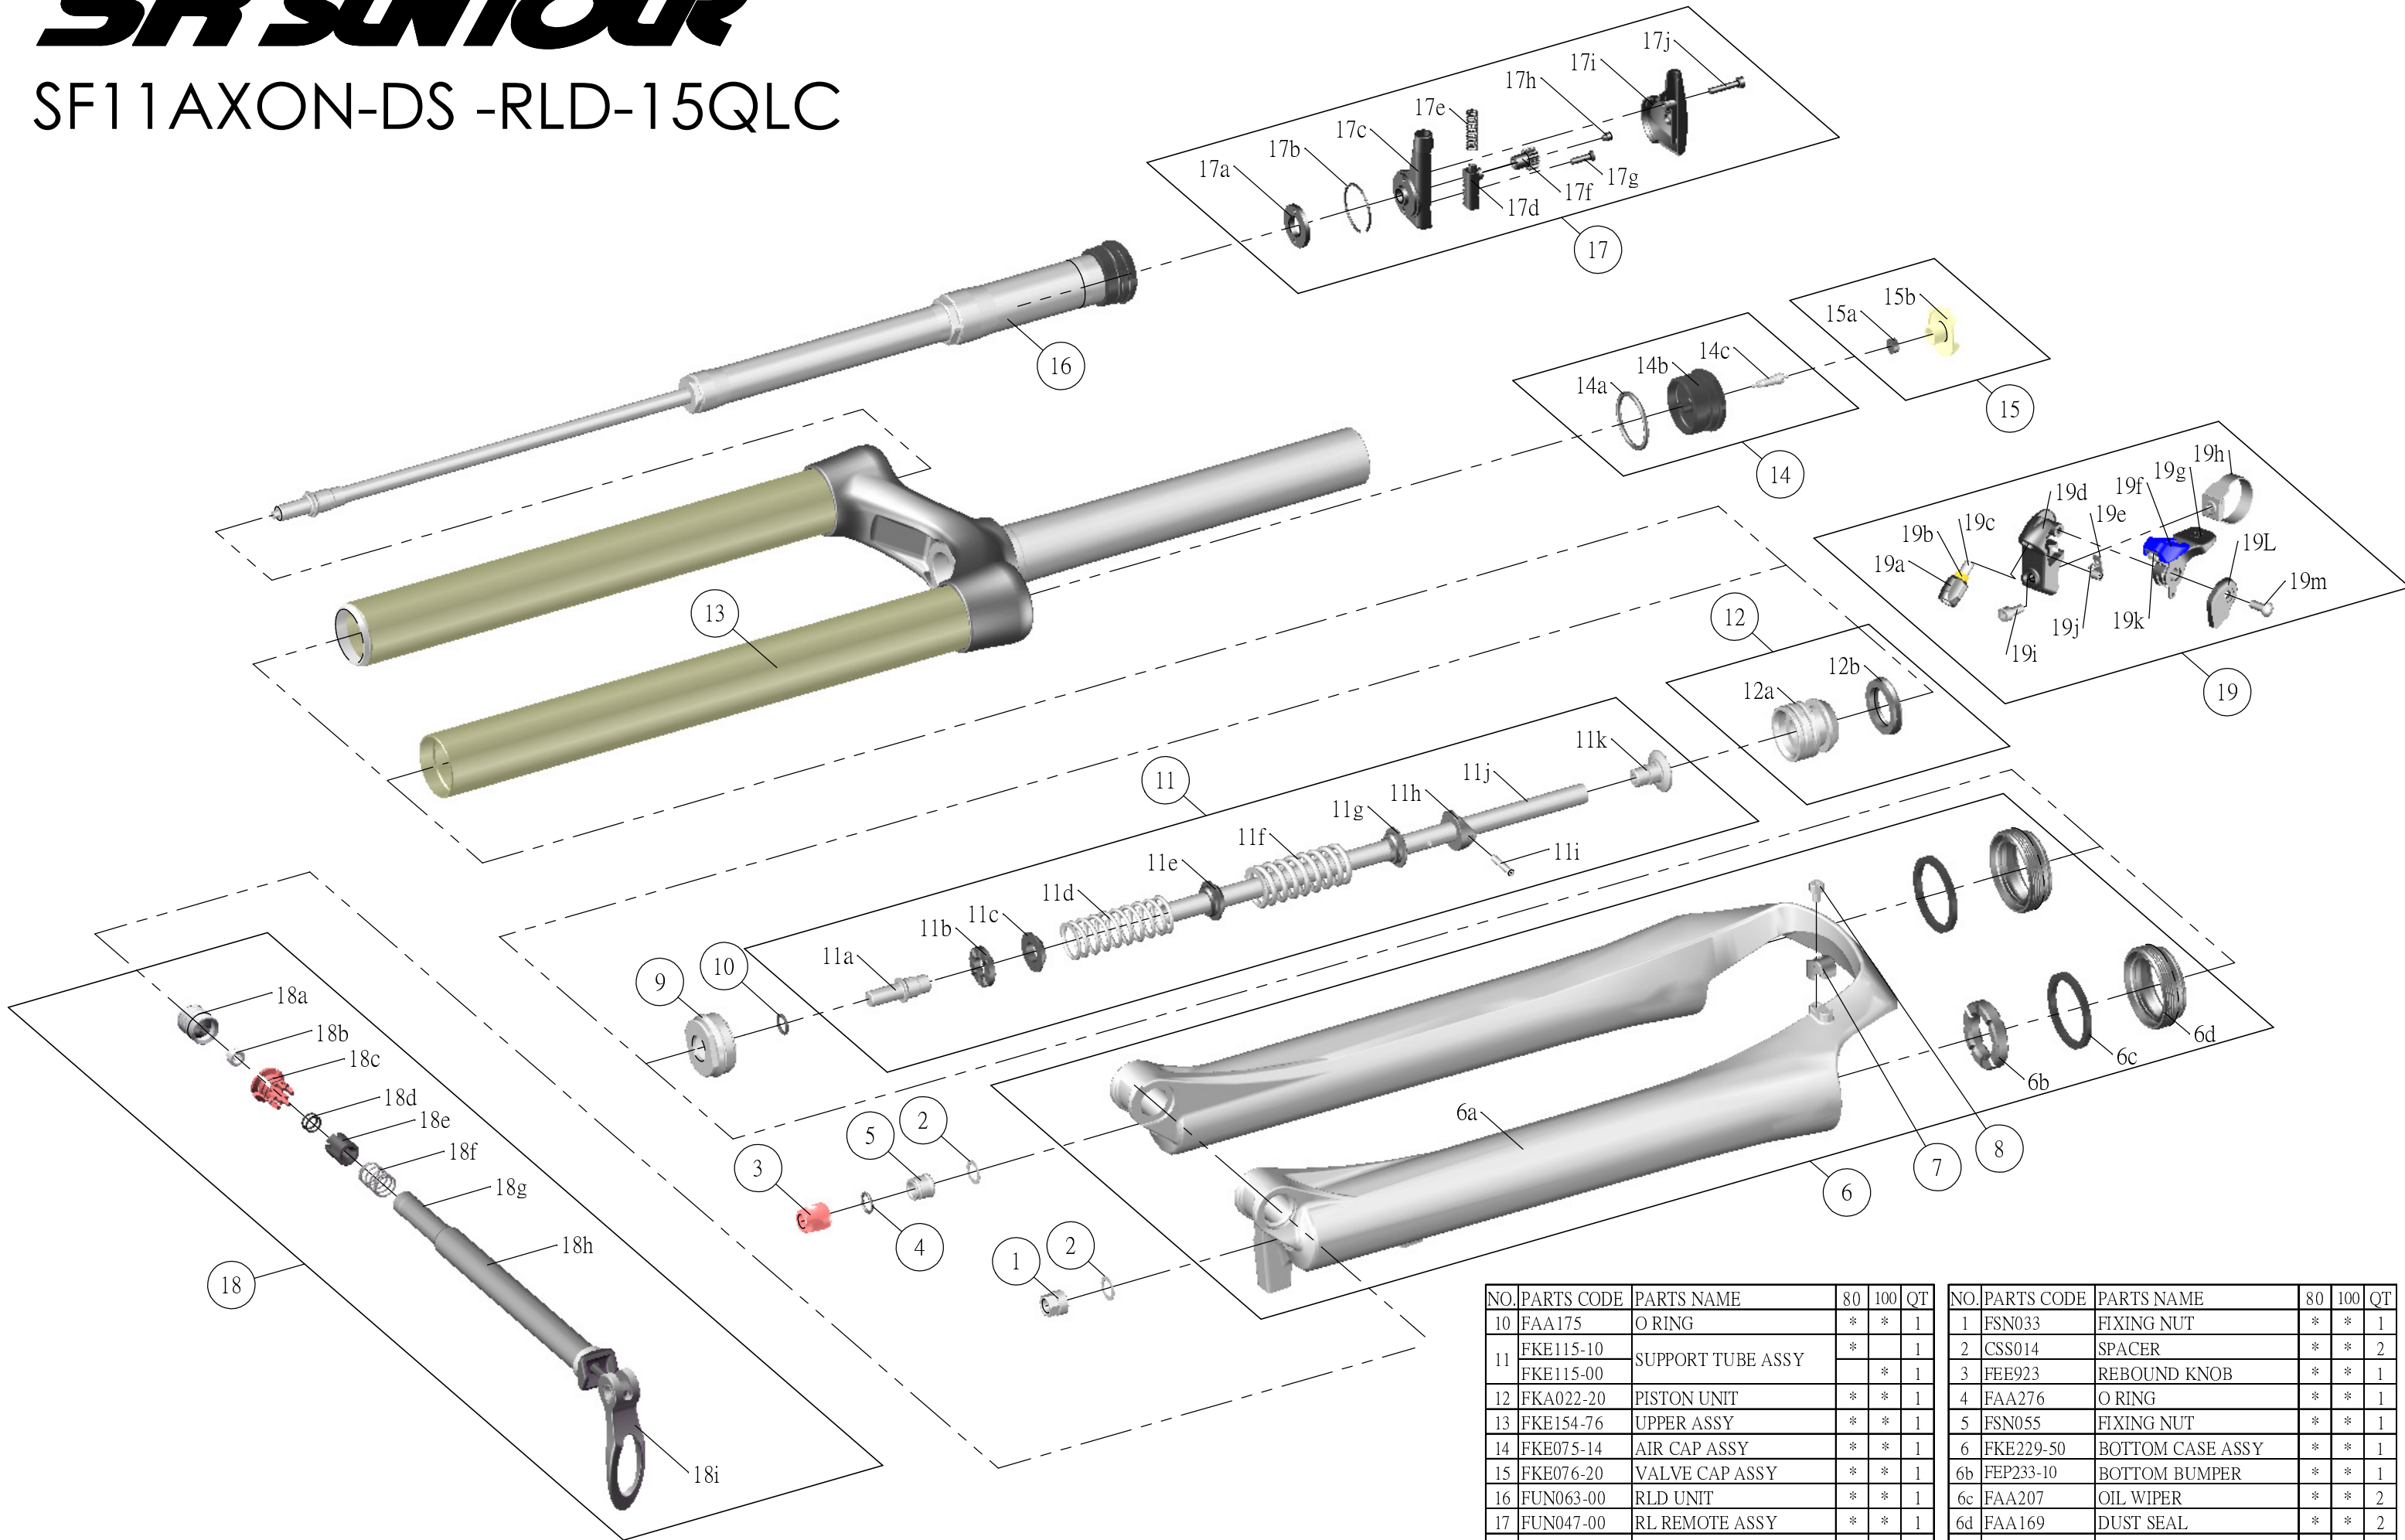

SF SUNTOUR

SF11 AXON-DS -RLD-15QLC

NO.	PARTS CODE	PARTS NAME	80	100	QT	NO.	PARTS CODE	PARTS NAME	80	100	QT
10	FAA175	O RING	*	*	1	1	FSN033	FIXING NUT	*	*	1
11	FKE115-10	SUPPORT TUBE ASSY	*	*	1	2	CSS014	SPACER	*	*	2
	FKE115-00		*	*	1	3	FEE923	REBOUND KNOB	*	*	1
12	FKA022-20	PISTON UNIT	*	*	1	4	FAA276	O RING	*	*	1
13	FKE154-76	UPPER ASSY	*	*	1	5	FSN055	FIXING NUT	*	*	1
14	FKE075-14	AIR CAP ASSY	*	*	1	6	FKE229-50	BOTTOM CASE ASSY	*	*	1
15	FKE076-20	VALVE CAP ASSY	*	*	1	6b	FEP233-10	BOTTOM BUMPER	*	*	1
16	FUN063-00	RLD UNIT	*	*	1	6c	FAA207	OIL WIPER	*	*	2
17	FUN047-00	RL REMOTE ASSY	*	*	1	6d	FAA169	DUST SEAL	*	*	2
18	FKA069-10	QLC Ti 15 AXLE SET	*	*	1	7	FEE797	BRAKE HOSE GUIDE	*	*	1
19	SL9SC-RLO	REMOTE LEVER ASSY	*	*	1	8	FSB153	GUIDE FIXING BOLT	*	*	1
						9	FEE243-20	FORK NOSE	*	*	1