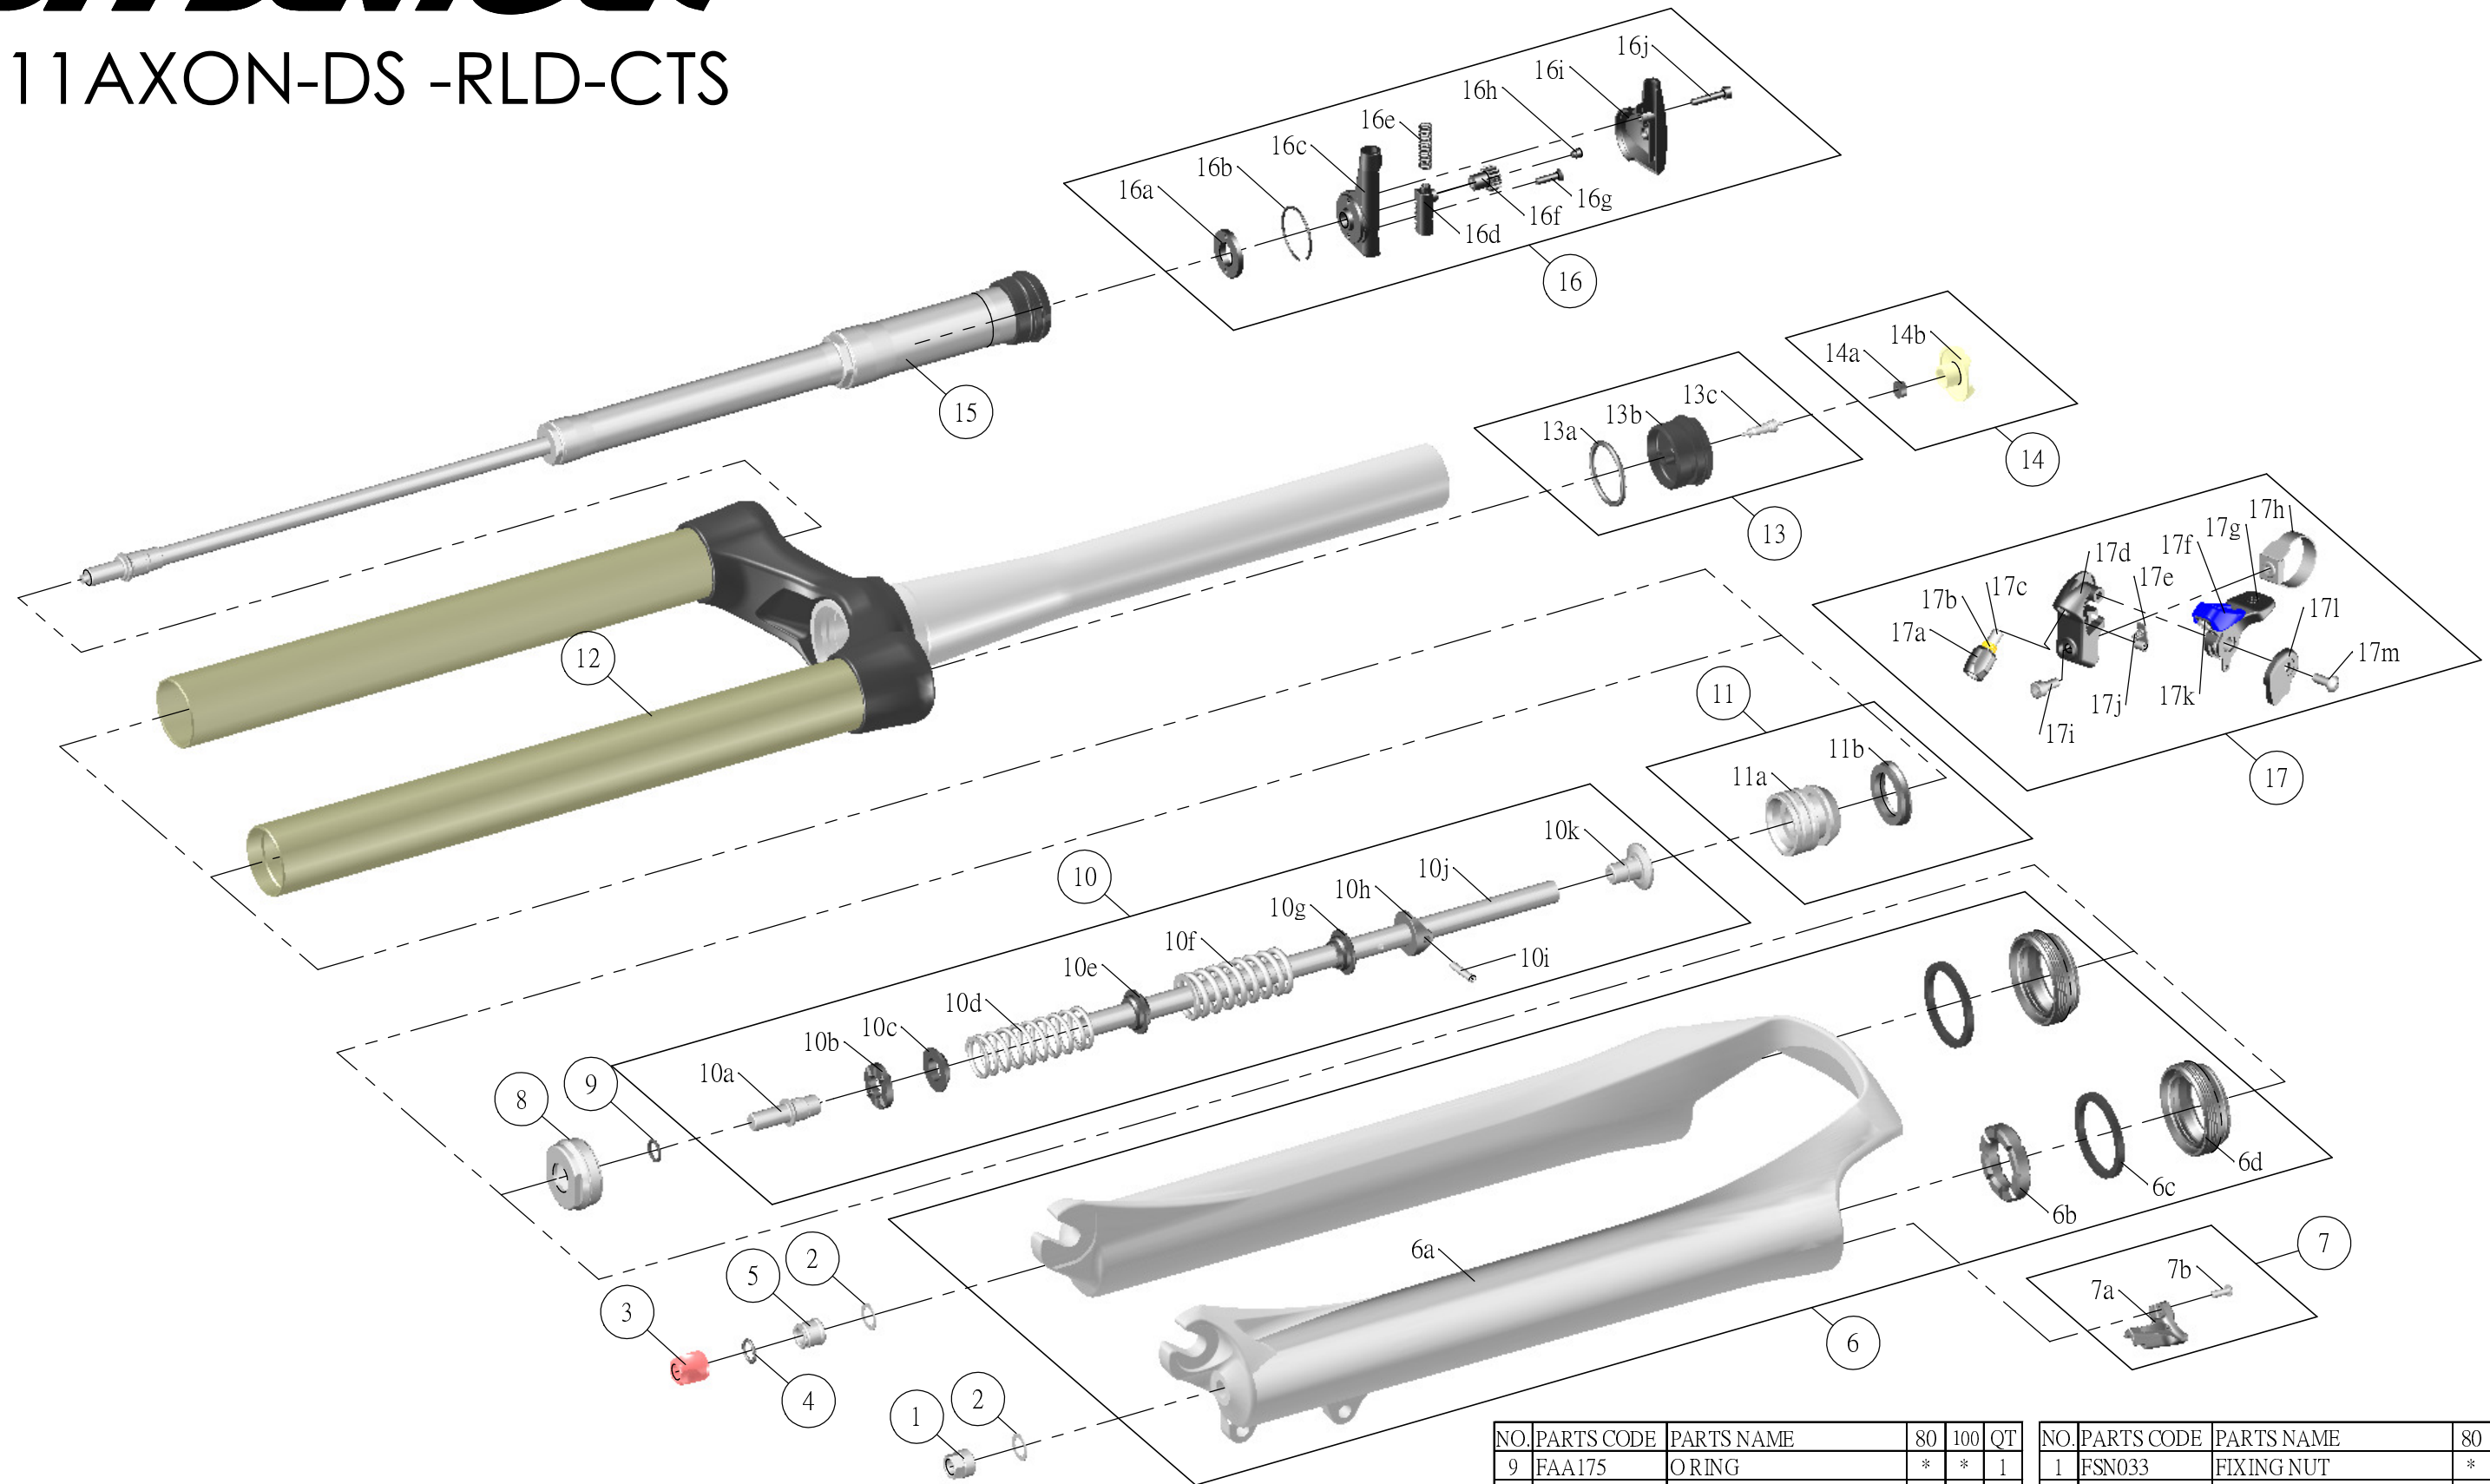

SF SUNTOUR

SF11 AXON-DS -RLD-CTS

NO.	PARTS CODE	PARTS NAME	80	100	QT
9	FAA175	O RING	*	*	1
10	FKE115-10	SUPPORT TUBE ASSY	*		1
	FKE115-00			*	1
11	FKA022-20	PISTON UNIT	*	*	1
12	FKE405-10	UPPER ASSY	*	*	1
13	FKE075-14	AIR CAP ASSY	*	*	1
14	FKE076-20	VALVE CAP ASSY	*	*	1
15	FUN063-00	RLD UNIT	*	*	1
16	FUN047-00	RL REMOTE ASSY	*	*	1
17	SL9SC-RLO	REMOTE LEVER ASSY	*	*	1

NO.	PARTS CODE	PARTS NAME	80	100	QT
1	FSN033	FIXING NUT	*	*	1
2	CSS014	SPACER	*	*	2
3	FEE923	REBOUND KNOB	*	*	1
4	FAA276	O RING	*	*	1
5	FSN055	FIXING NUT	*	*	1
6	FKE152-20	BOTTOM CASE ASSY	*	*	1
6b	FEP233-10	BOTTOM BUMPER	*	*	1
6c	FAA207	OIL WIPER	*	*	2
6d	FAA169	DUST SEAL	*	*	2
7	FKA064	CABLE GUIDE SET	*	*	1
8	FEE243-20	FORK NOSE	*	*	1