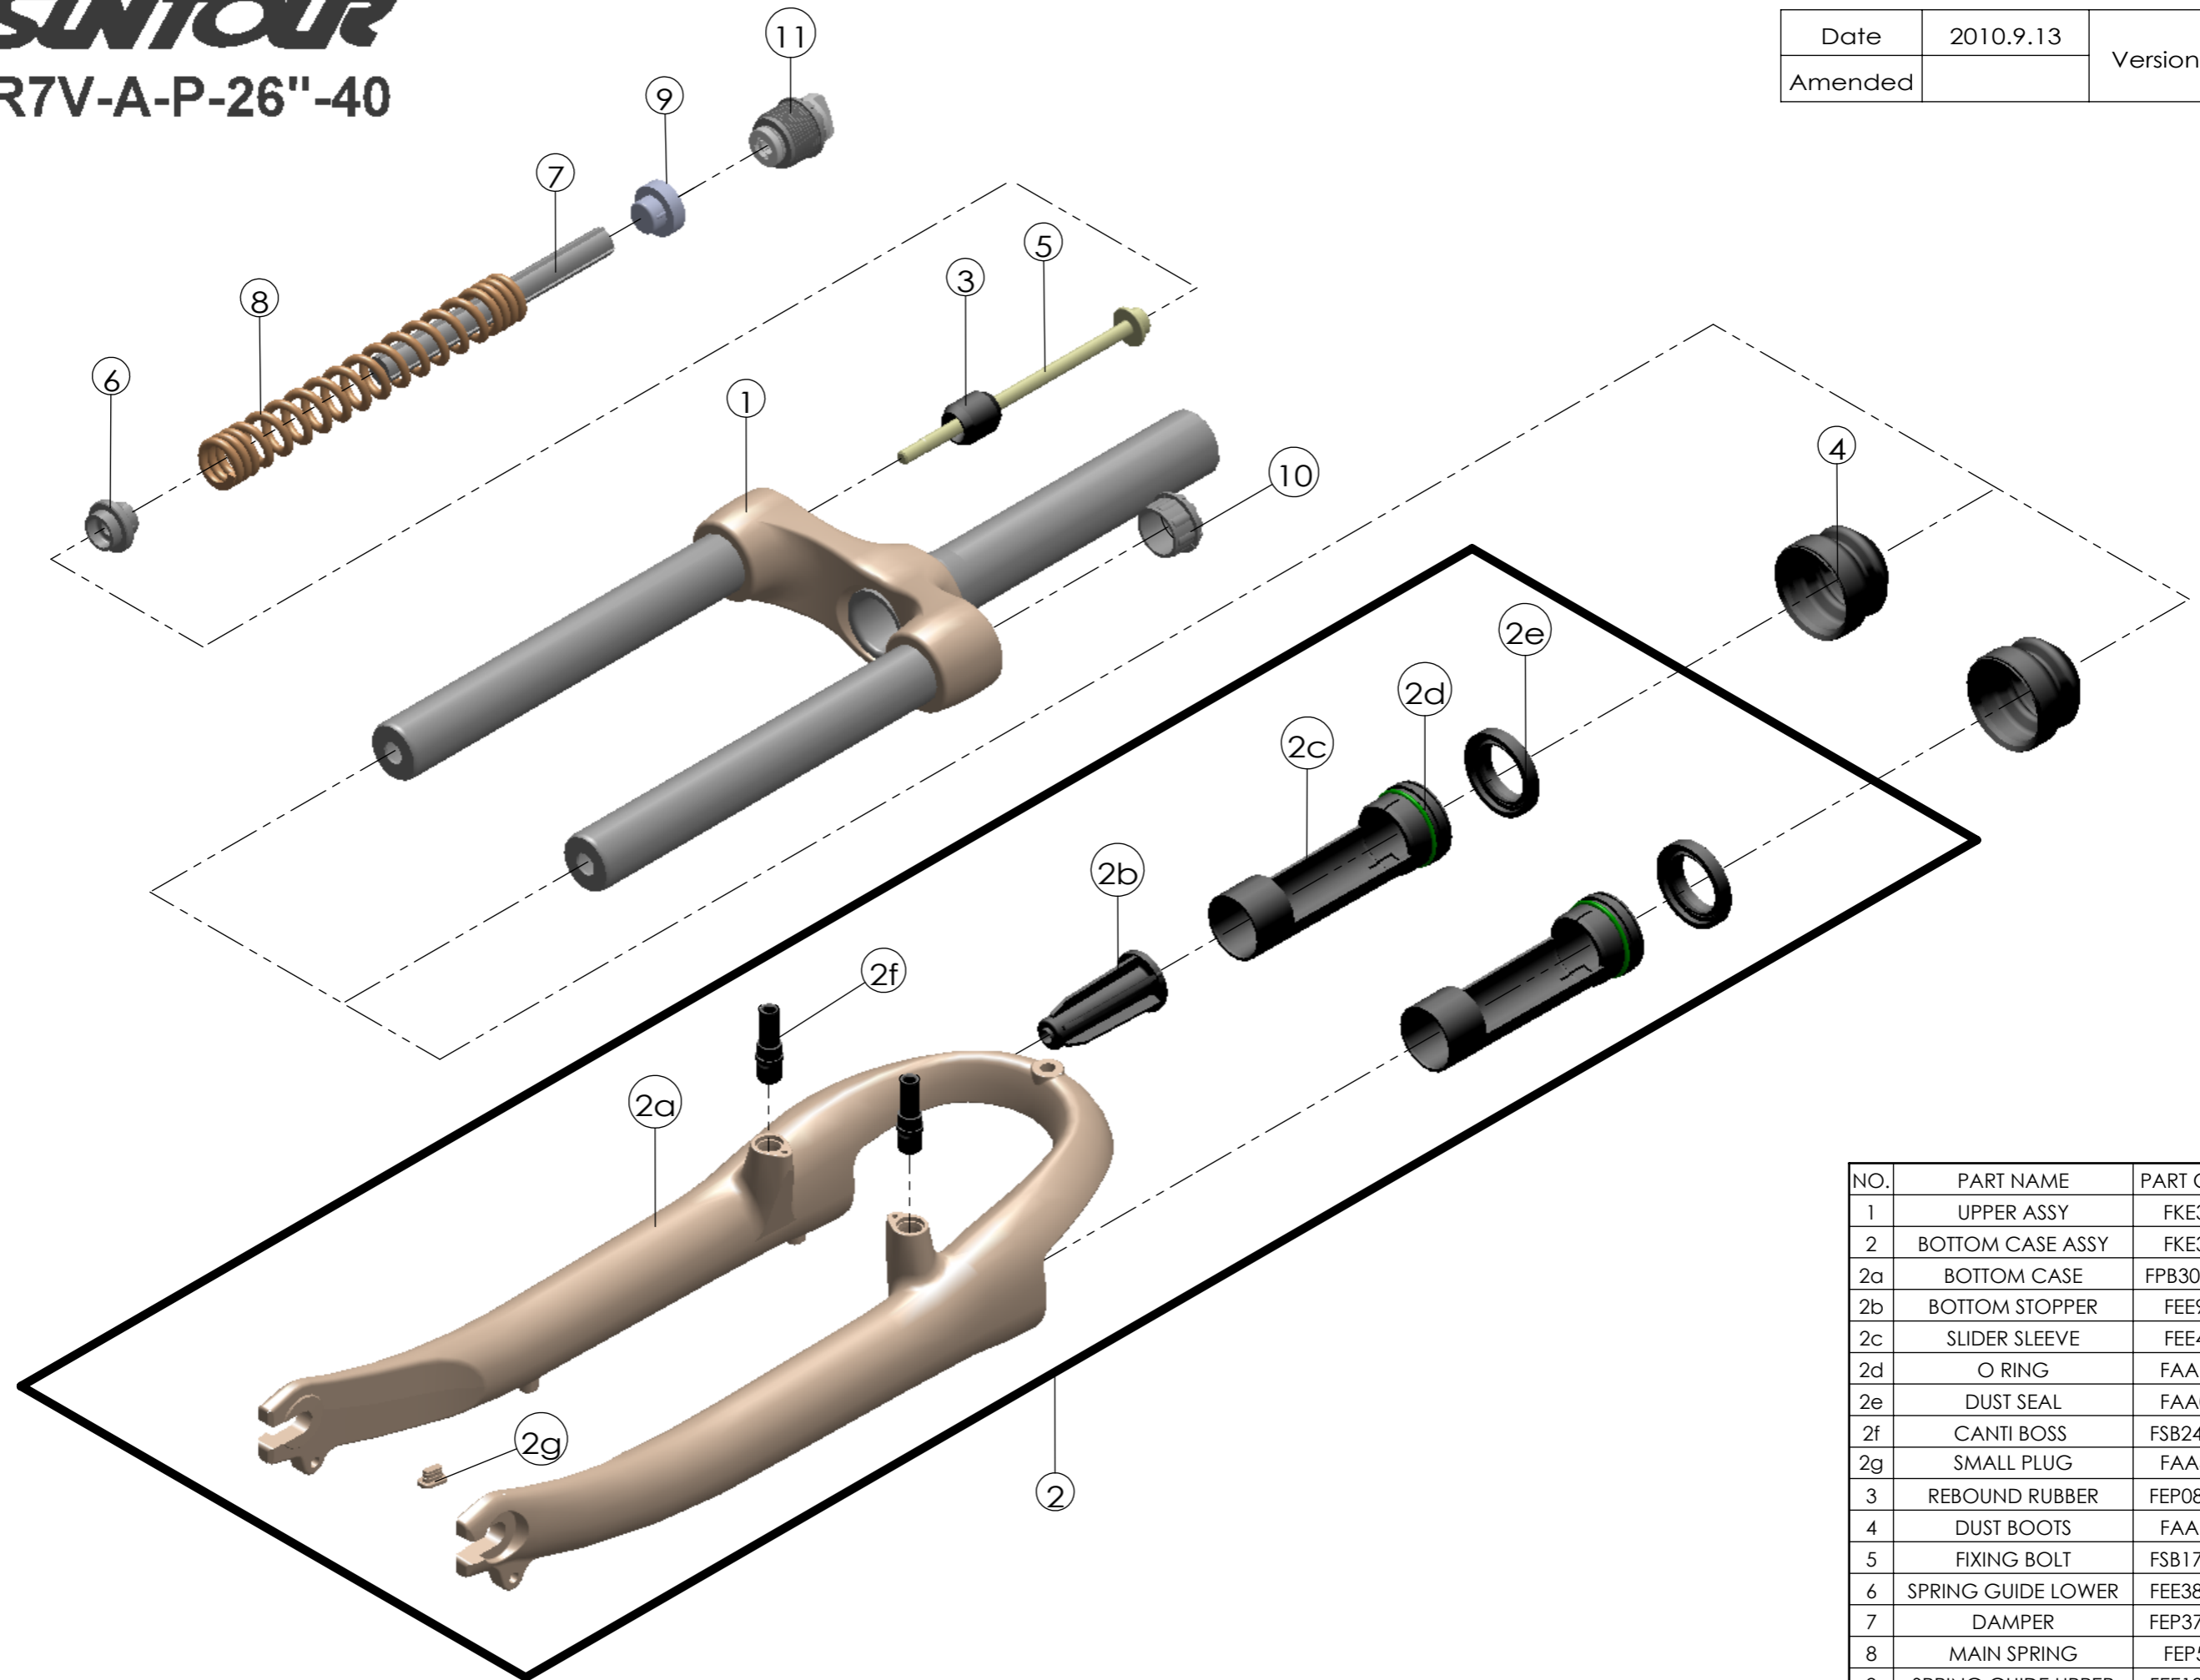

SF SUNTOUR

SF11-CR7V-A-P-26"-40

Date	2010.9.13	Version	1
Amended			

NO.	PART NAME	PART CODE	QTY.
1	UPPER ASSY	FKE392	1
2	BOTTOM CASE ASSY	FKE394	1
2a	BOTTOM CASE	FPB307-AA	1
2b	BOTTOM STOPPER	FEE987	1
2c	SLIDER SLEEVE	FEE475	2
2d	O RING	FAA188	2
2e	DUST SEAL	FAA068	2
2f	CANTI BOSS	FSB241-16	2
2g	SMALL PLUG	FAA353	1
3	REBOUND RUBBER	FEP086-10	1
4	DUST BOOTS	FAA159	2
5	FIXING BOLT	FSB171-01	1
6	SPRING GUIDE LOWER	FEE385-40	1
7	DAMPER	FEP376-10	1
8	MAIN SPRING	FEP571	1
9	SPRING GUIDE UPPER	FEE196-20	1
10	DUST SEAL	FEE514	1
11	CONTROL ADJUST SYSTEM	FKE005-10	1