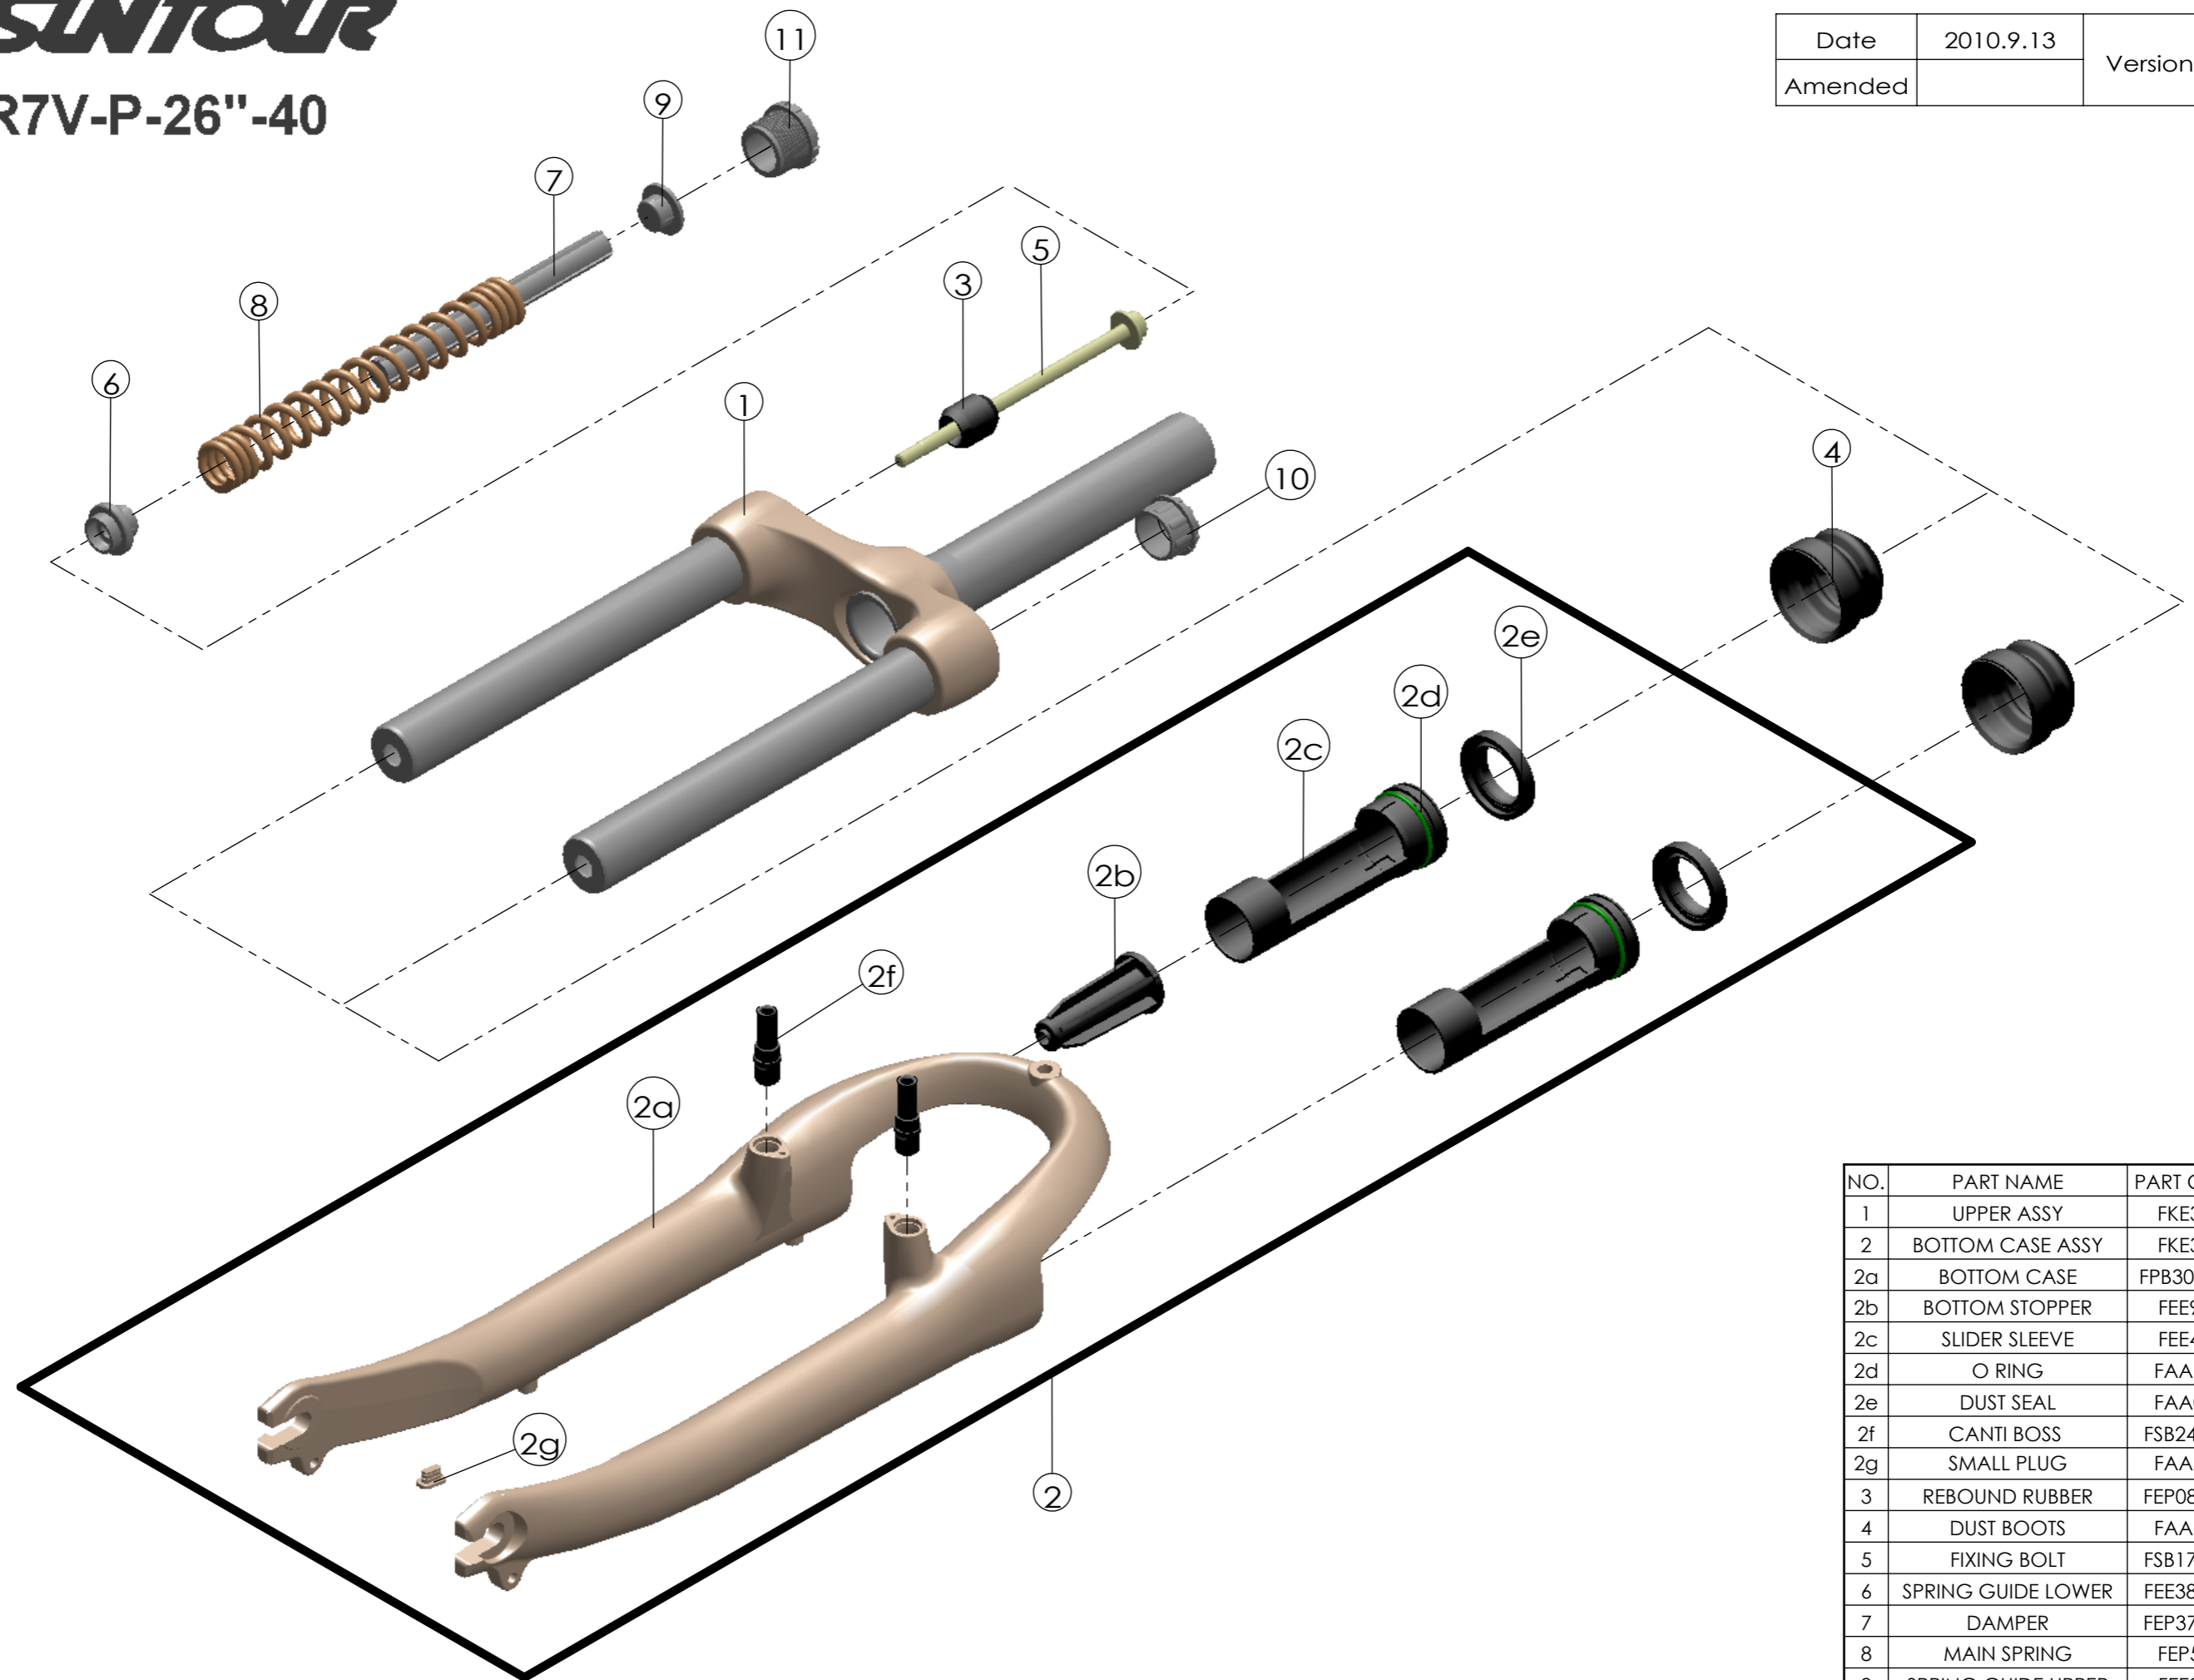

# SUNTOUR

## SF11-CR7V-P-26"-40

Date	2010.9.13	Version	1
Amended			

NO.	PART NAME	PART CODE	QTY.
1	UPPER ASSY	FKE392	1
2	BOTTOM CASE ASSY	FKE394	1
2a	BOTTOM CASE	FPB307-AA	1
2b	BOTTOM STOPPER	FEE987	1
2c	SLIDER SLEEVE	FEE475	2
2d	O RING	FAA188	2
2e	DUST SEAL	FAA068	2
2f	CANTI BOSS	FSB241-16	2
2g	SMALL PLUG	FAA353	1
3	REBOUND RUBBER	FEP086-10	1
4	DUST BOOTS	FAA159	2
5	FIXING BOLT	FSB171-01	1
6	SPRING GUIDE LOWER	FEE385-40	1
7	DAMPER	FEP376-10	1
8	MAIN SPRING	FEP558	1
9	SPRING GUIDE UPPER	FEE989	1
10	DUST SEAL	FEE514	1
11	FIXING CAP	FEE675	1