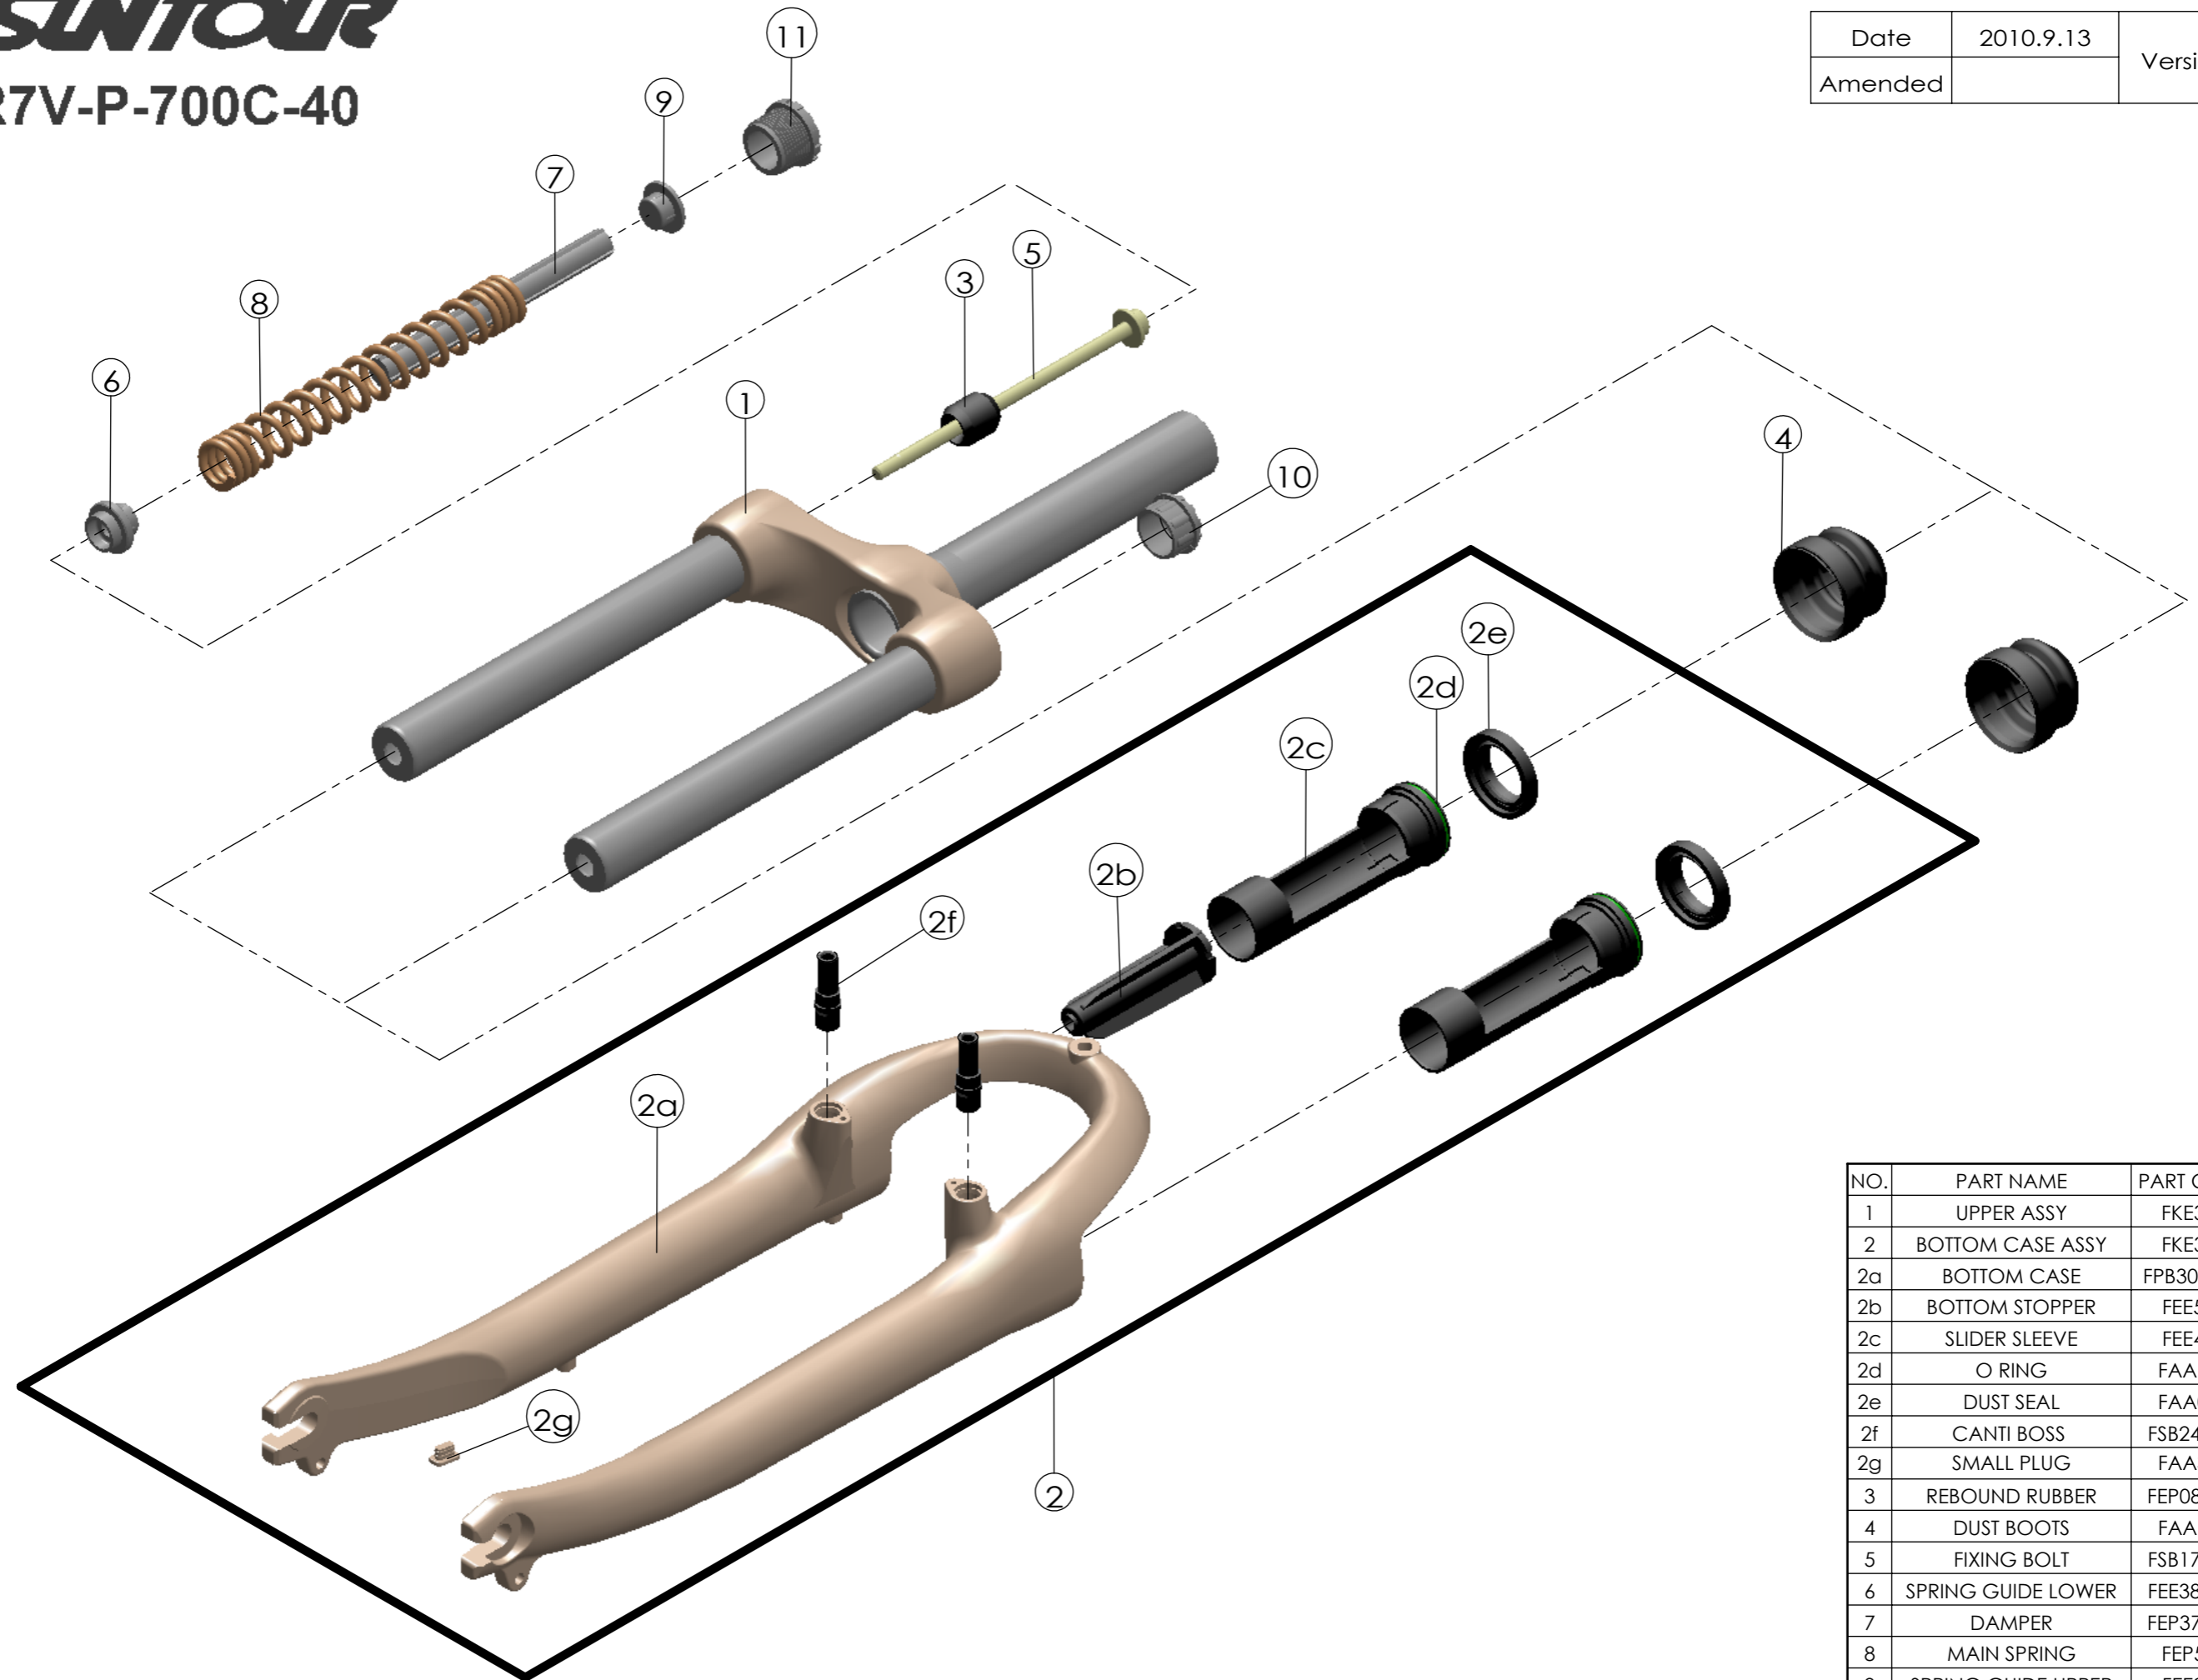

SUNTOUR

SF11-CR7V-P-700C-40

Date	2010.9.13	Version	1
Amended			

NO.	PART NAME	PART CODE	QTY.
1	UPPER ASSY	FKE392	1
2	BOTTOM CASE ASSY	FKE393	1
2a	BOTTOM CASE	FPB306-AA	1
2b	BOTTOM STOPPER	FEE505	1
2c	SLIDER SLEEVE	FEE475	2
2d	O RING	FAA188	2
2e	DUST SEAL	FAA068	2
2f	CANTI BOSS	FSB241-16	2
2g	SMALL PLUG	FAA353	1
3	REBOUND RUBBER	FEP086-10	1
4	DUST BOOTS	FAA159	2
5	FIXING BOLT	FSB171-00	1
6	SPRING GUIDE LOWER	FEE385-40	1
7	DAMPER	FEP376-10	1
8	MAIN SPRING	FEP558	1
9	SPRING GUIDE UPPER	FEE989	1
10	DUST SEAL	FEE514	1
11	FIXING CAP	FEE675	1